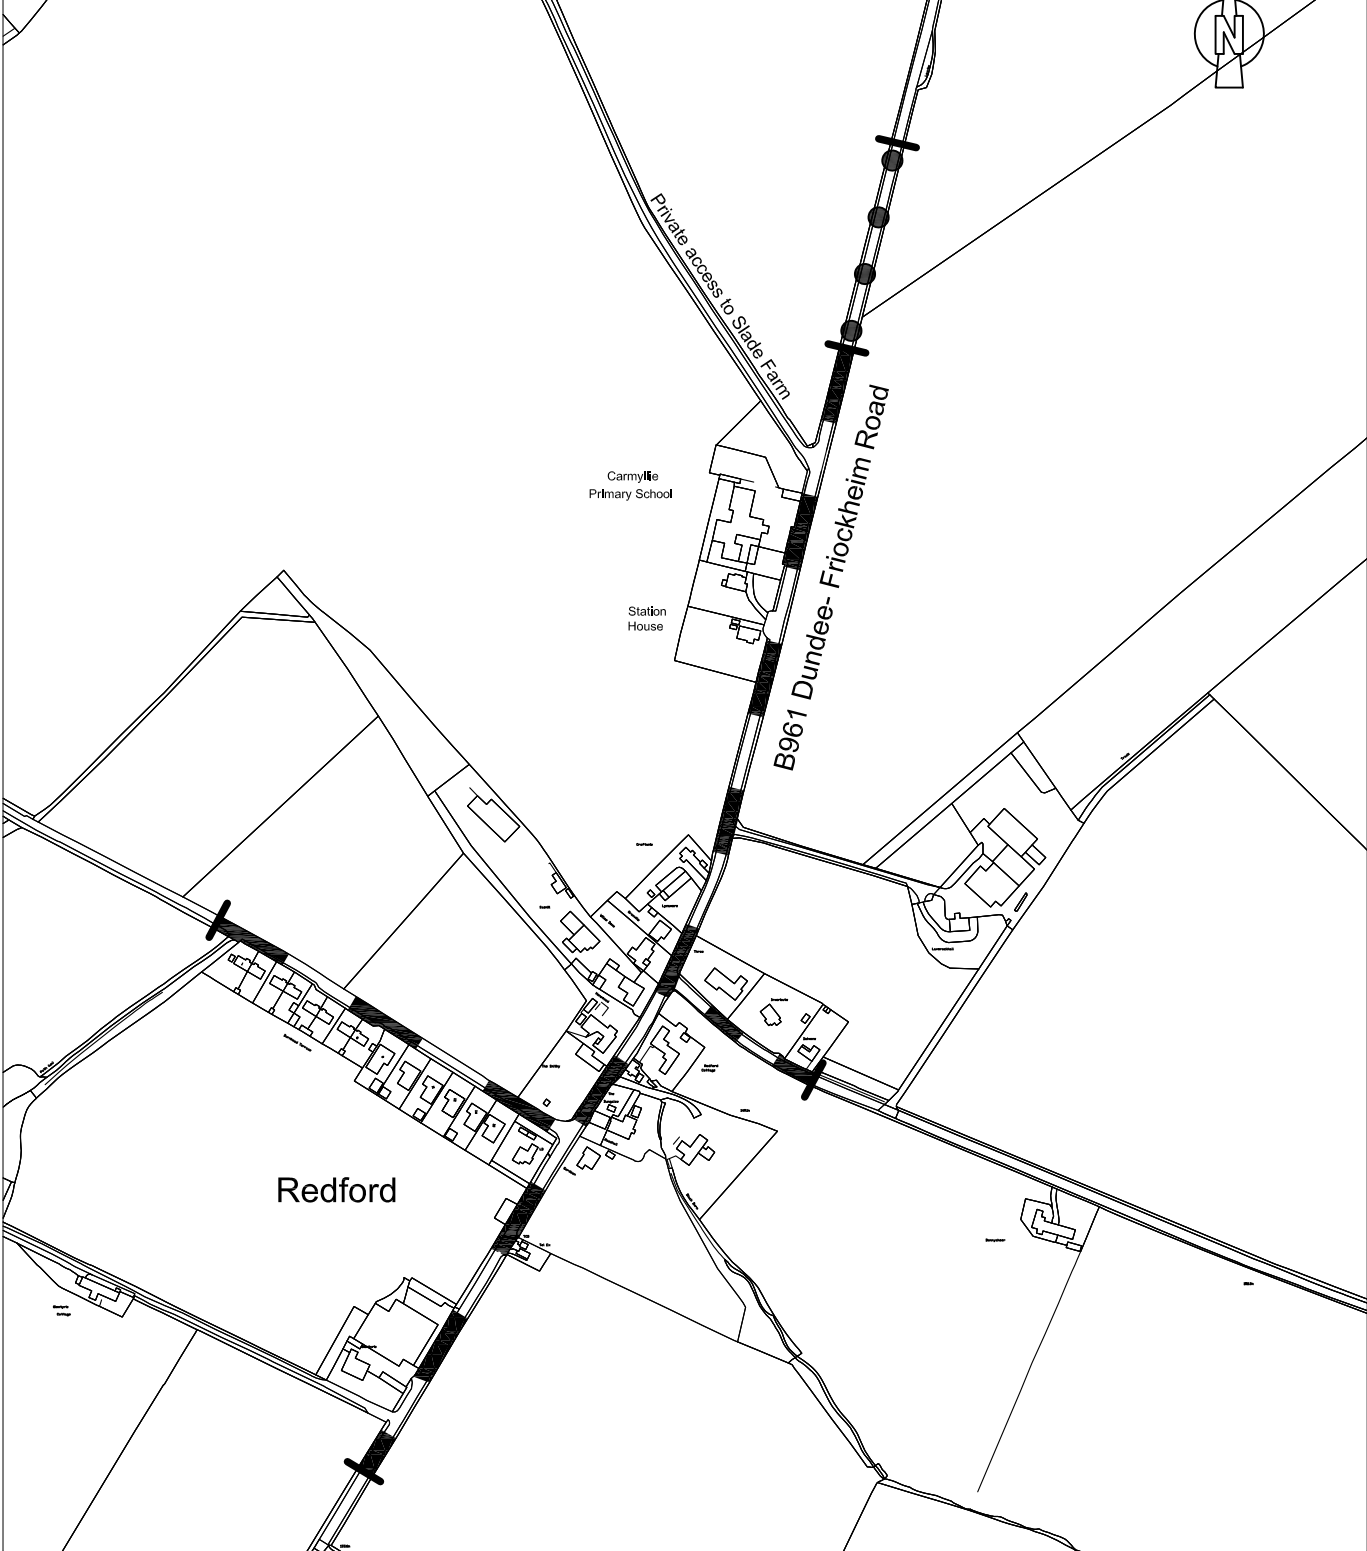

© Crown Copyright 2019. All rights reserved. OS Licence No. 100023404  
 For reference purposes only. No further copies may be made.  
 Map for use in connection with Angus Council duties in relation to the  
 Roads (Scotland) Act 1984

SCALE 1:5000

**LEGEND**

 EXISTING 30MPH SPEED LIMIT.

 40MPH SPEED LIMIT

**Angus Council**  
 DIRECTOR OF INFRASTRUCTURE

TRAFFIC & TRANSPORTATION  
 ANGUS HOUSE  
 ORCHARDBANK BUSINESS PARK  
 FORFAR  
 DD8 1AN

THE ANGUS COUNCIL (REDFORD, TEALING AND  
 A926 KIRRIEMUIR ROAD, FORFAR)(VARIATION  
 OF SPEED LIMITS) ORDER 2019.  
 REDFORD

A	2,12,19	Title date amended to 2019	Drawn by : DAM	Scale :	Date : 17.4.19	Drawing No. : TRAFFIC/SPEED/19/01 Rev A
Rev.	Date	Content				