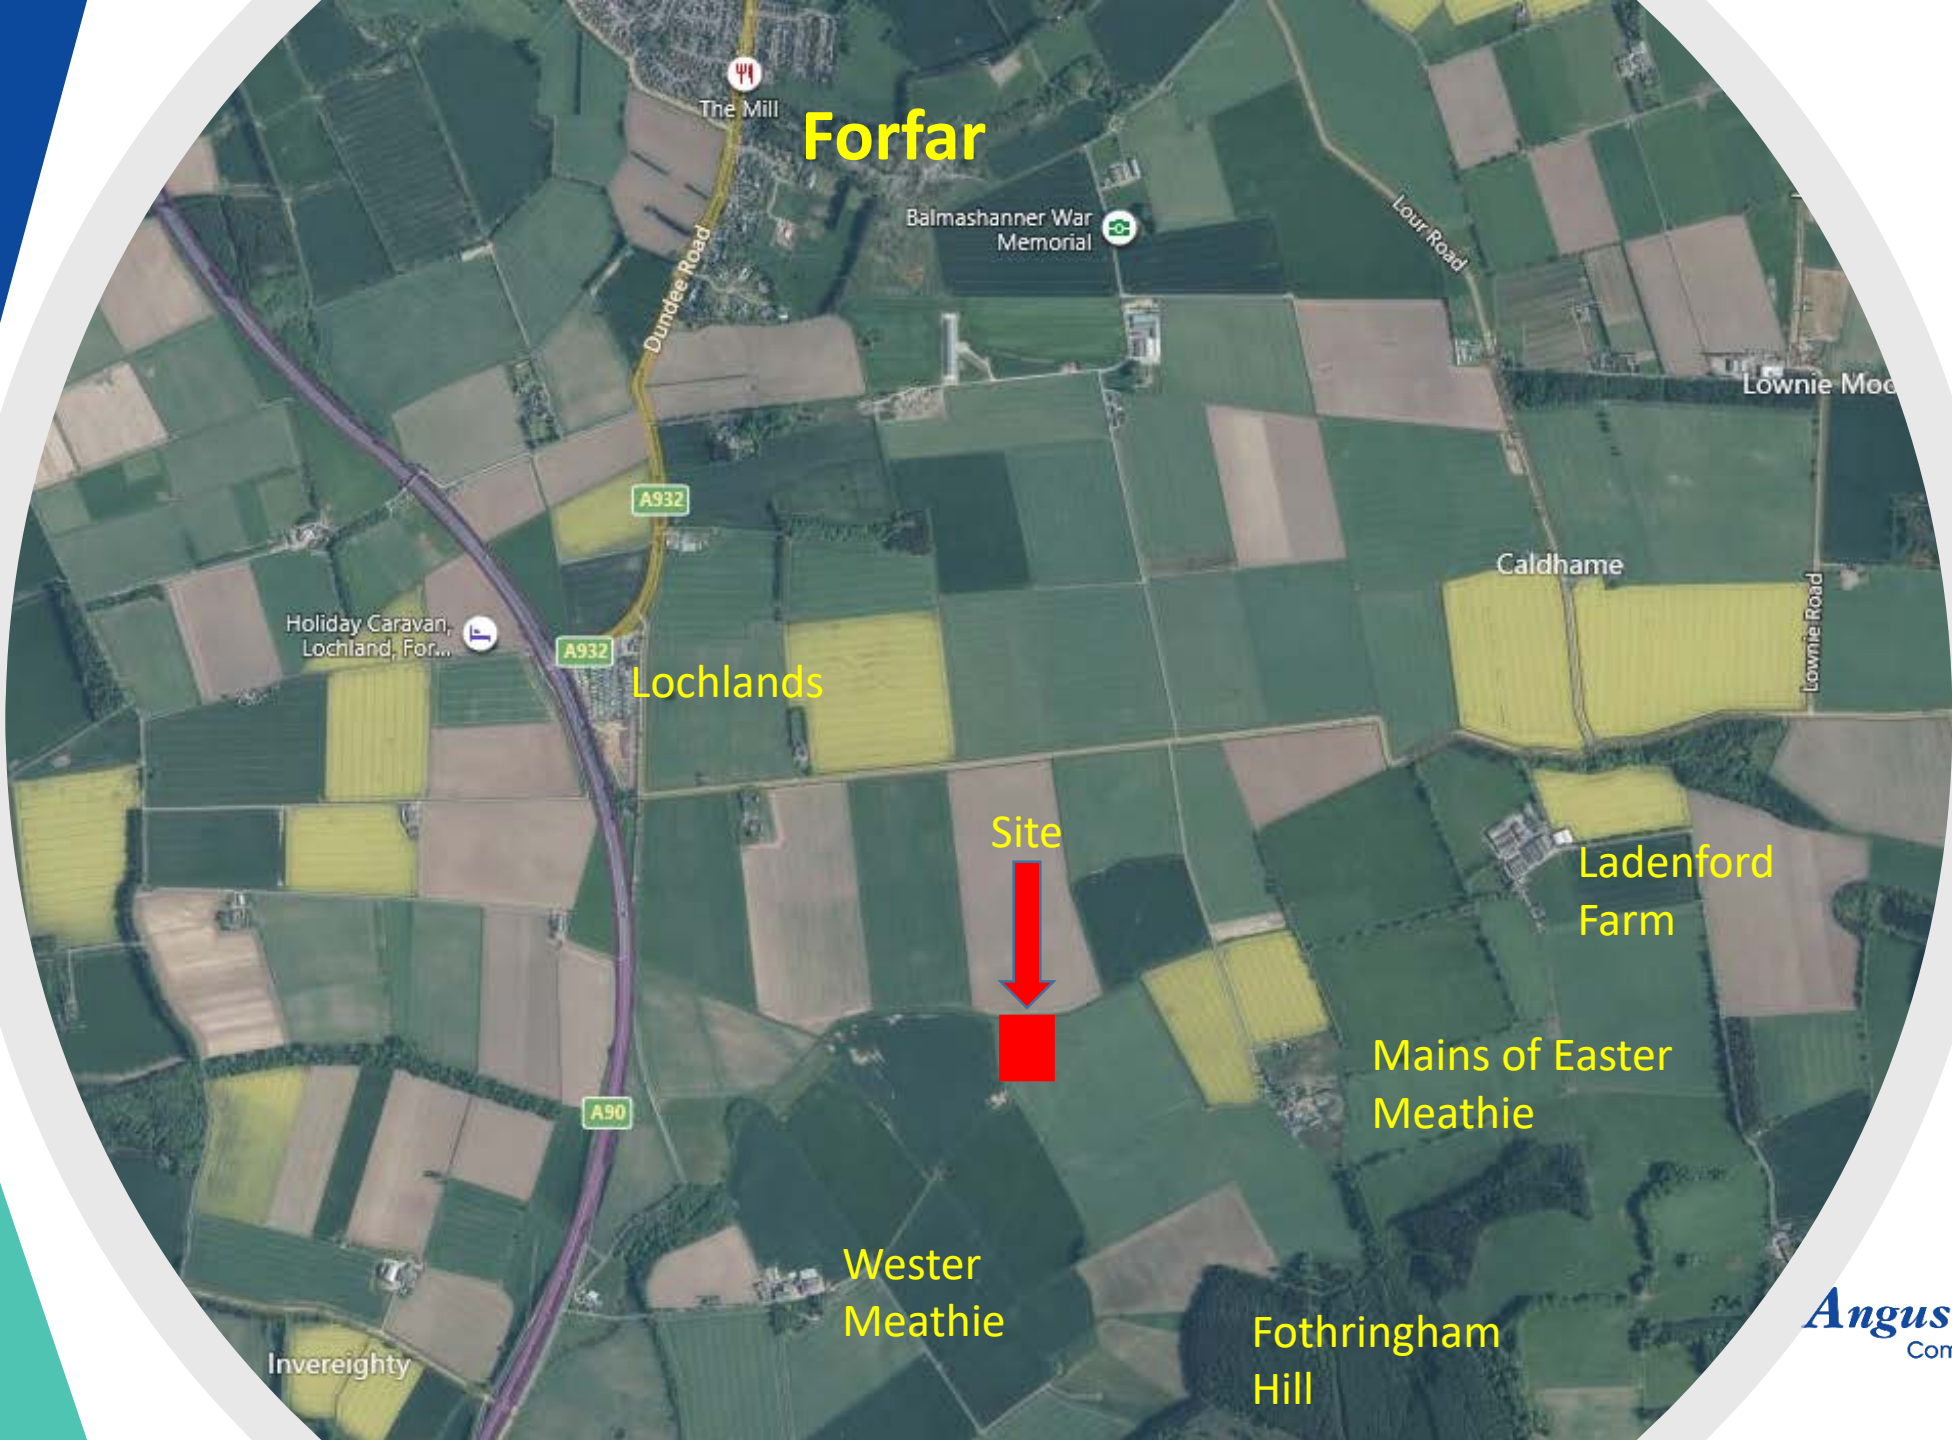

LAND WEST OF EASTER MEATHIE
FARM LOUR FORFAR

Item 7

Proposal of Application Notice
20/00571/PAN

APPENDIX 3.1 LOCATION PLAN

Legend

- Land Ownership Boundary
- Development Site

Map Details

Easter Meathie location plan detailing the own boundary and proposed development site.

Forfar

Lochlands

Site

Ladenford Farm

Mains of Easter Meathie

Wester Meathie

Fothringham Hill