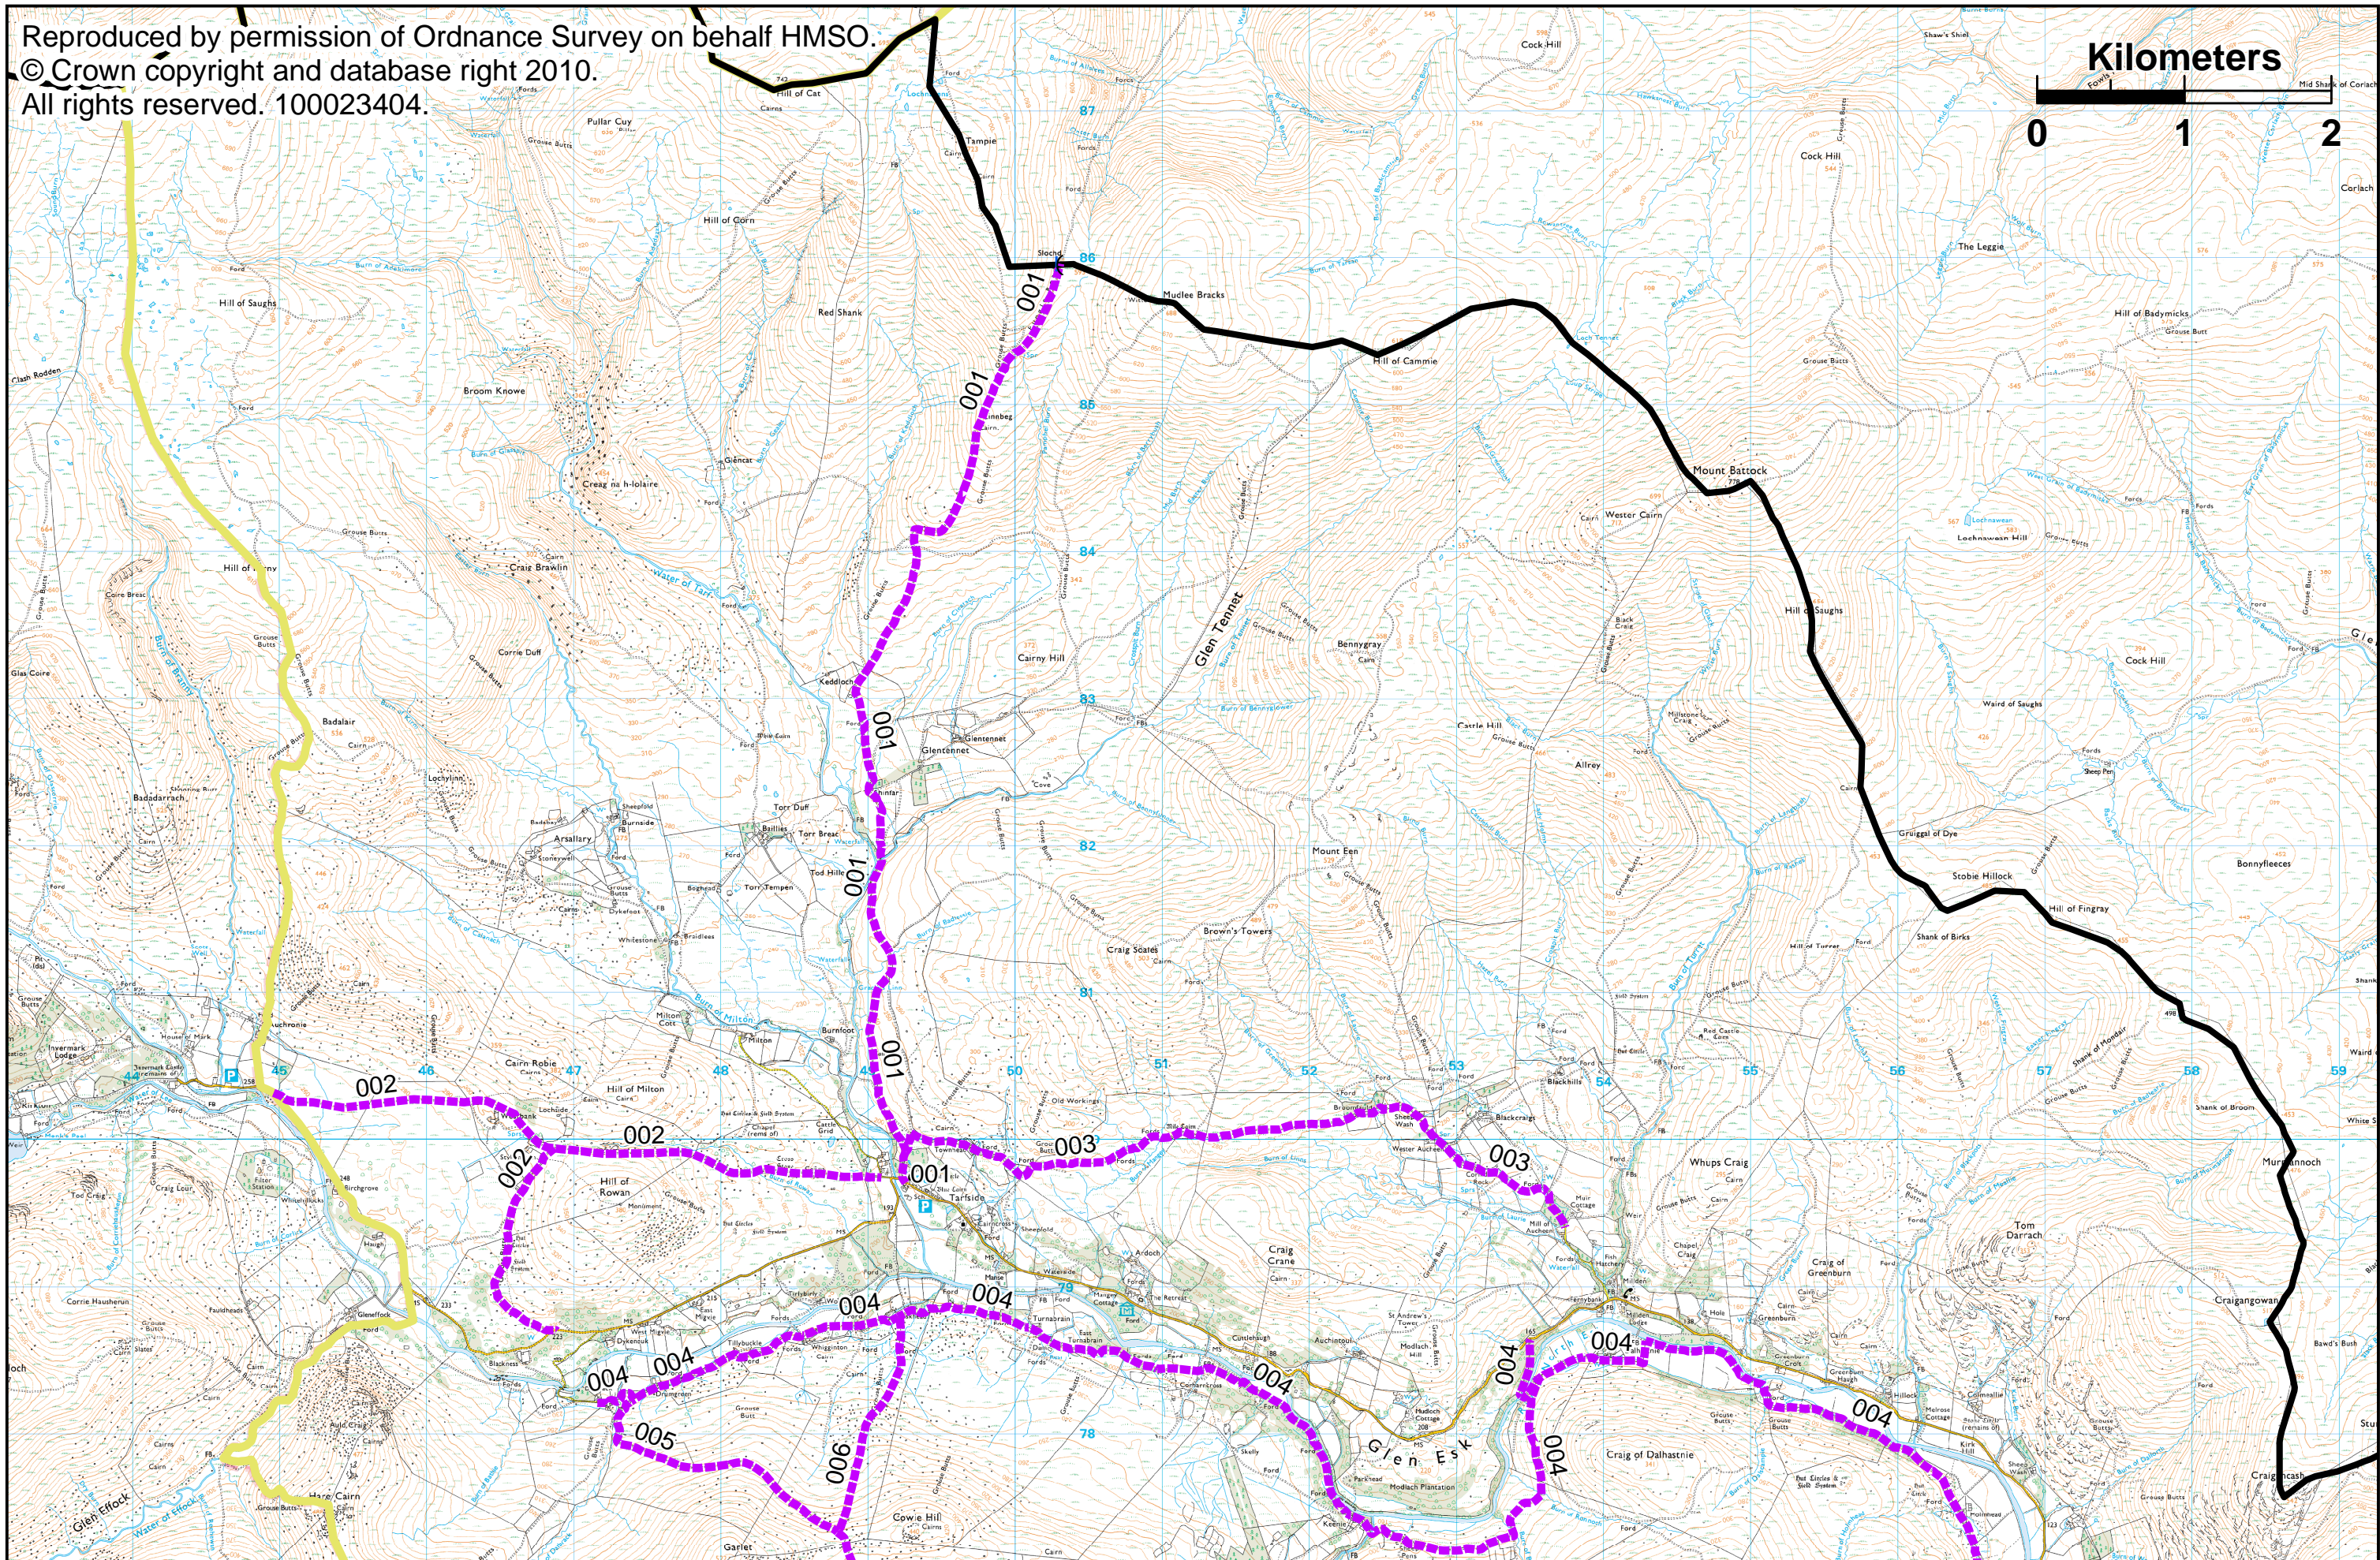

Reproduced by permission of Ordnance Survey on behalf HMSO.
© Crown copyright and database right 2010.
All rights reserved. 100023404.

Kilometers

Core Paths

Angus Council Boundary

Link to neighbouring access authority area.

Cairngorms National Park Boundary

Angus Council Adopted Core Paths Plan Map 1

Date: 8th December 2010