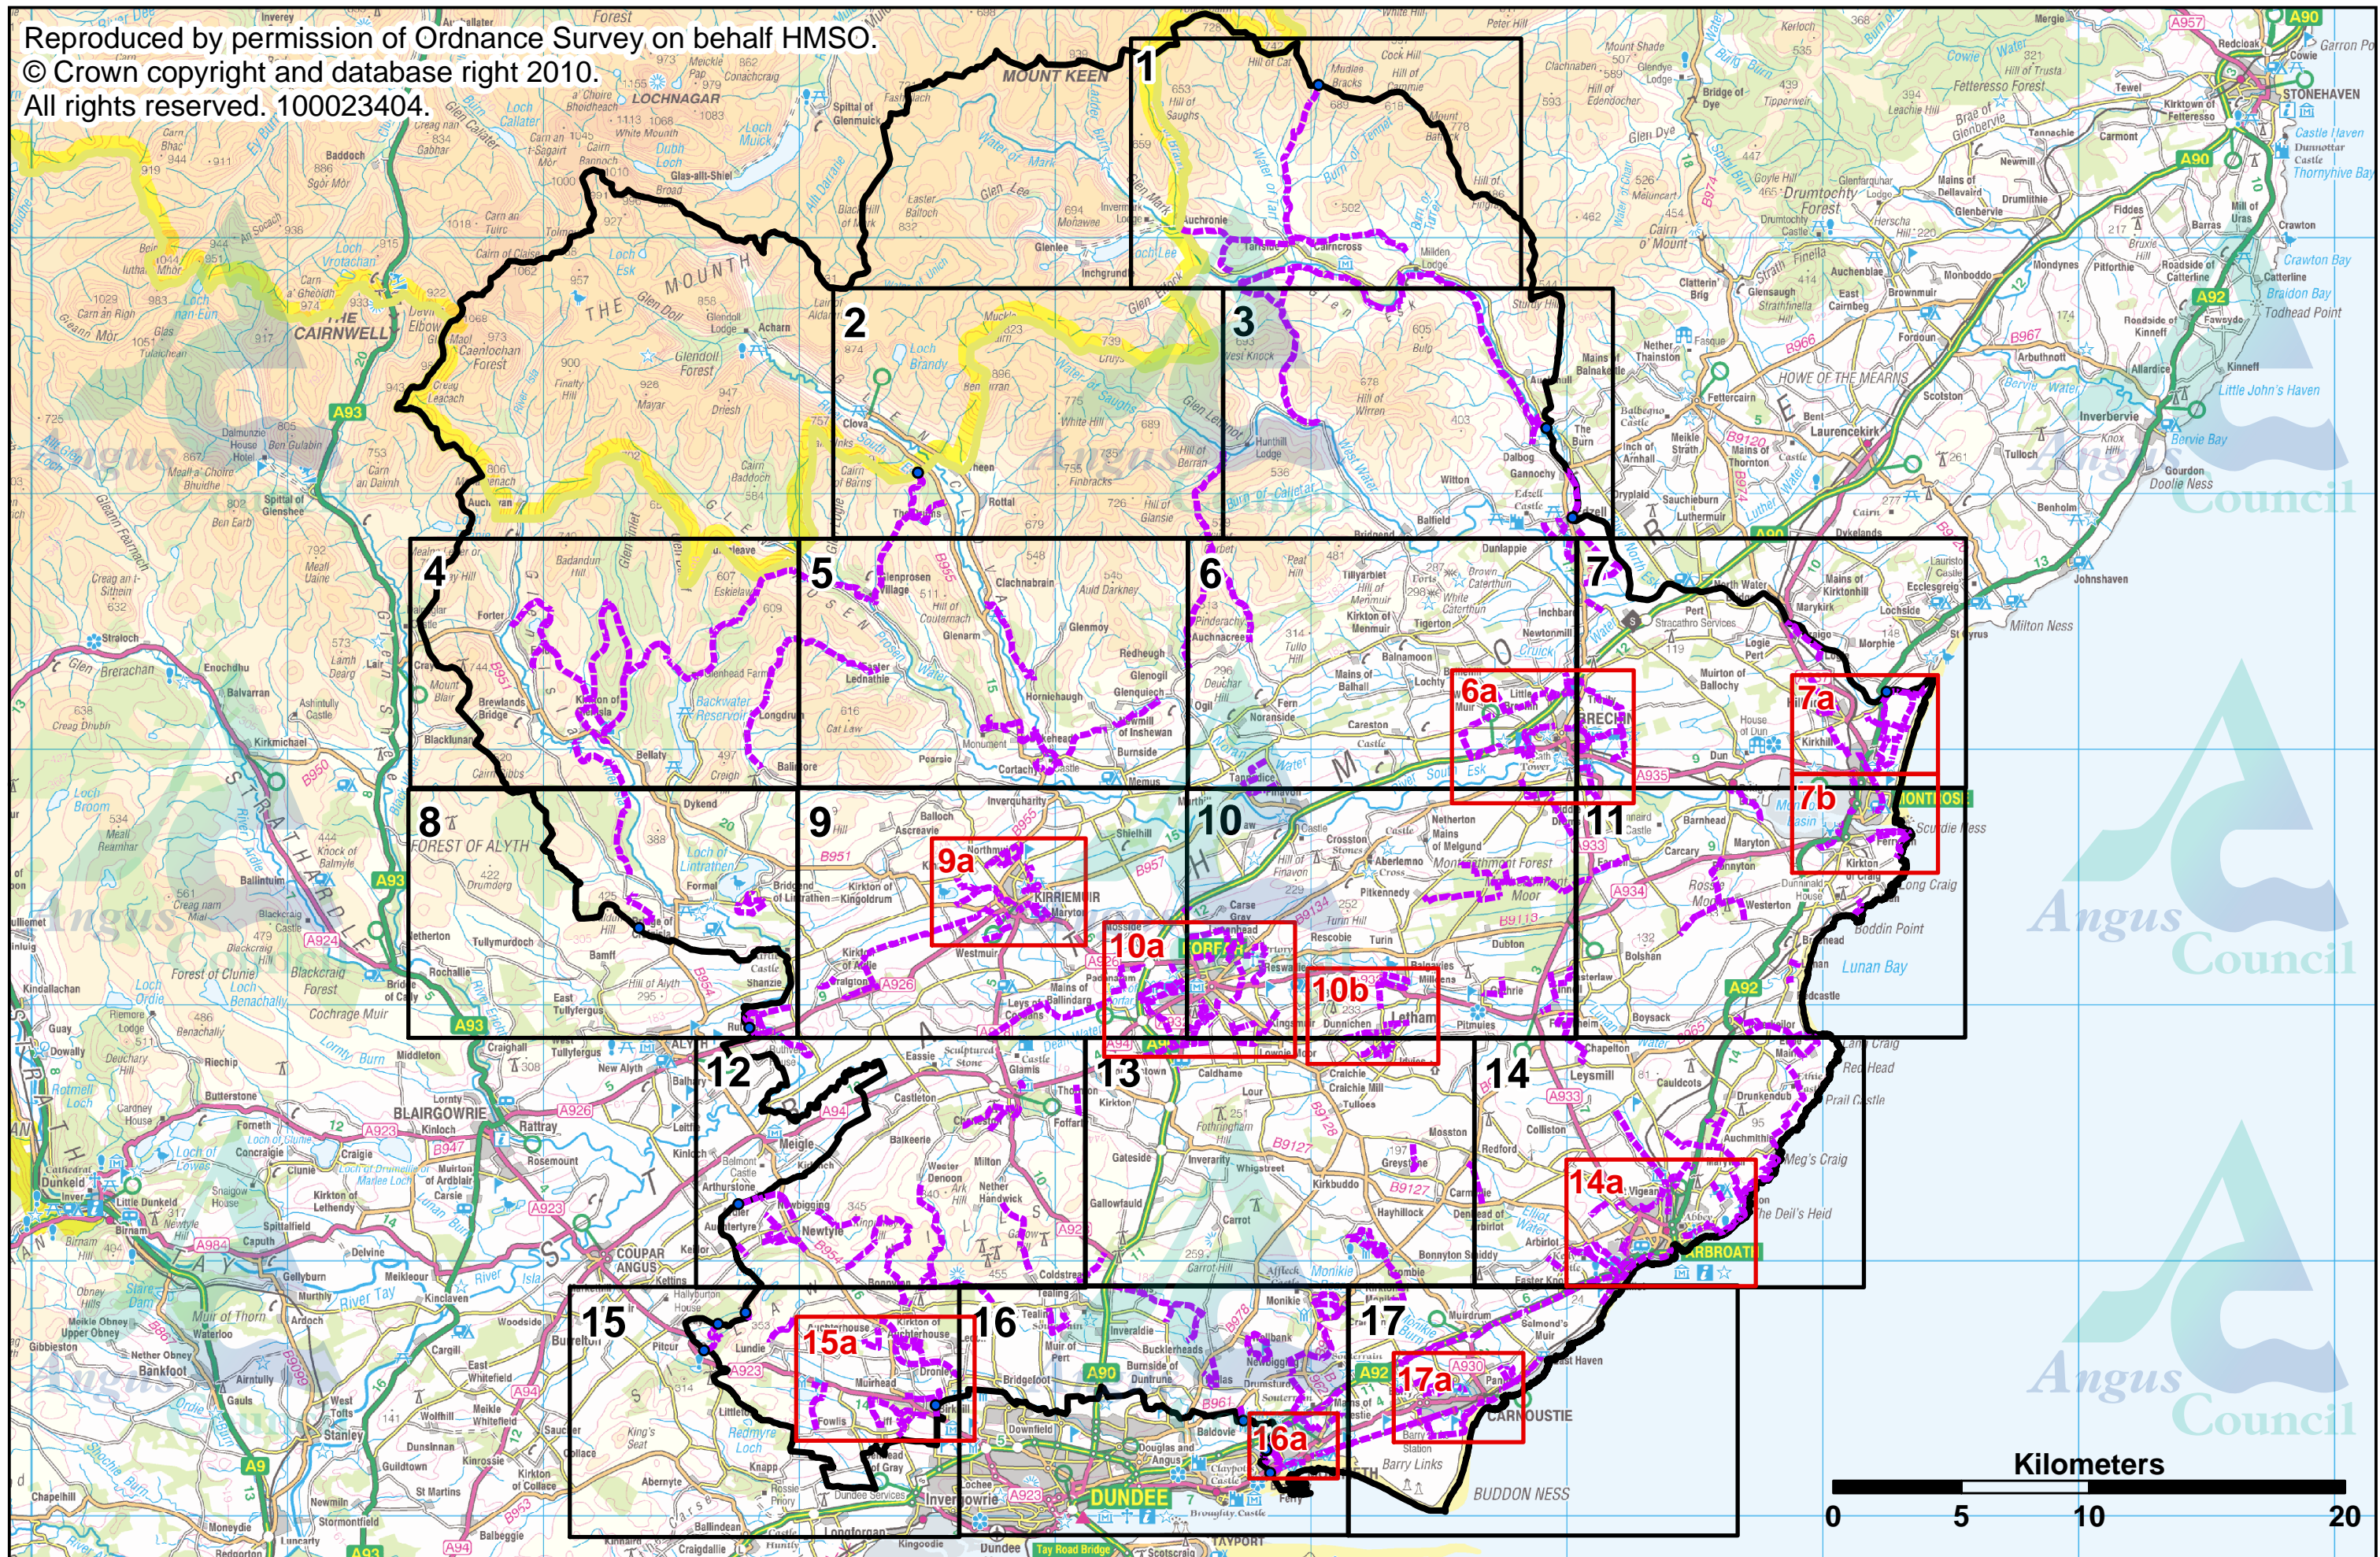

Reproduced by permission of Ordnance Survey on behalf HMSO.
 © Crown copyright and database right 2010.
 All rights reserved. 100023404.

- Core Paths
- Angus Council Boundary
- Cairngorms National Park Boundary
- Link to neighbouring access authority area.

Angus Council Adopted Core Paths Plan Overview Map

Date: 8th December 2010