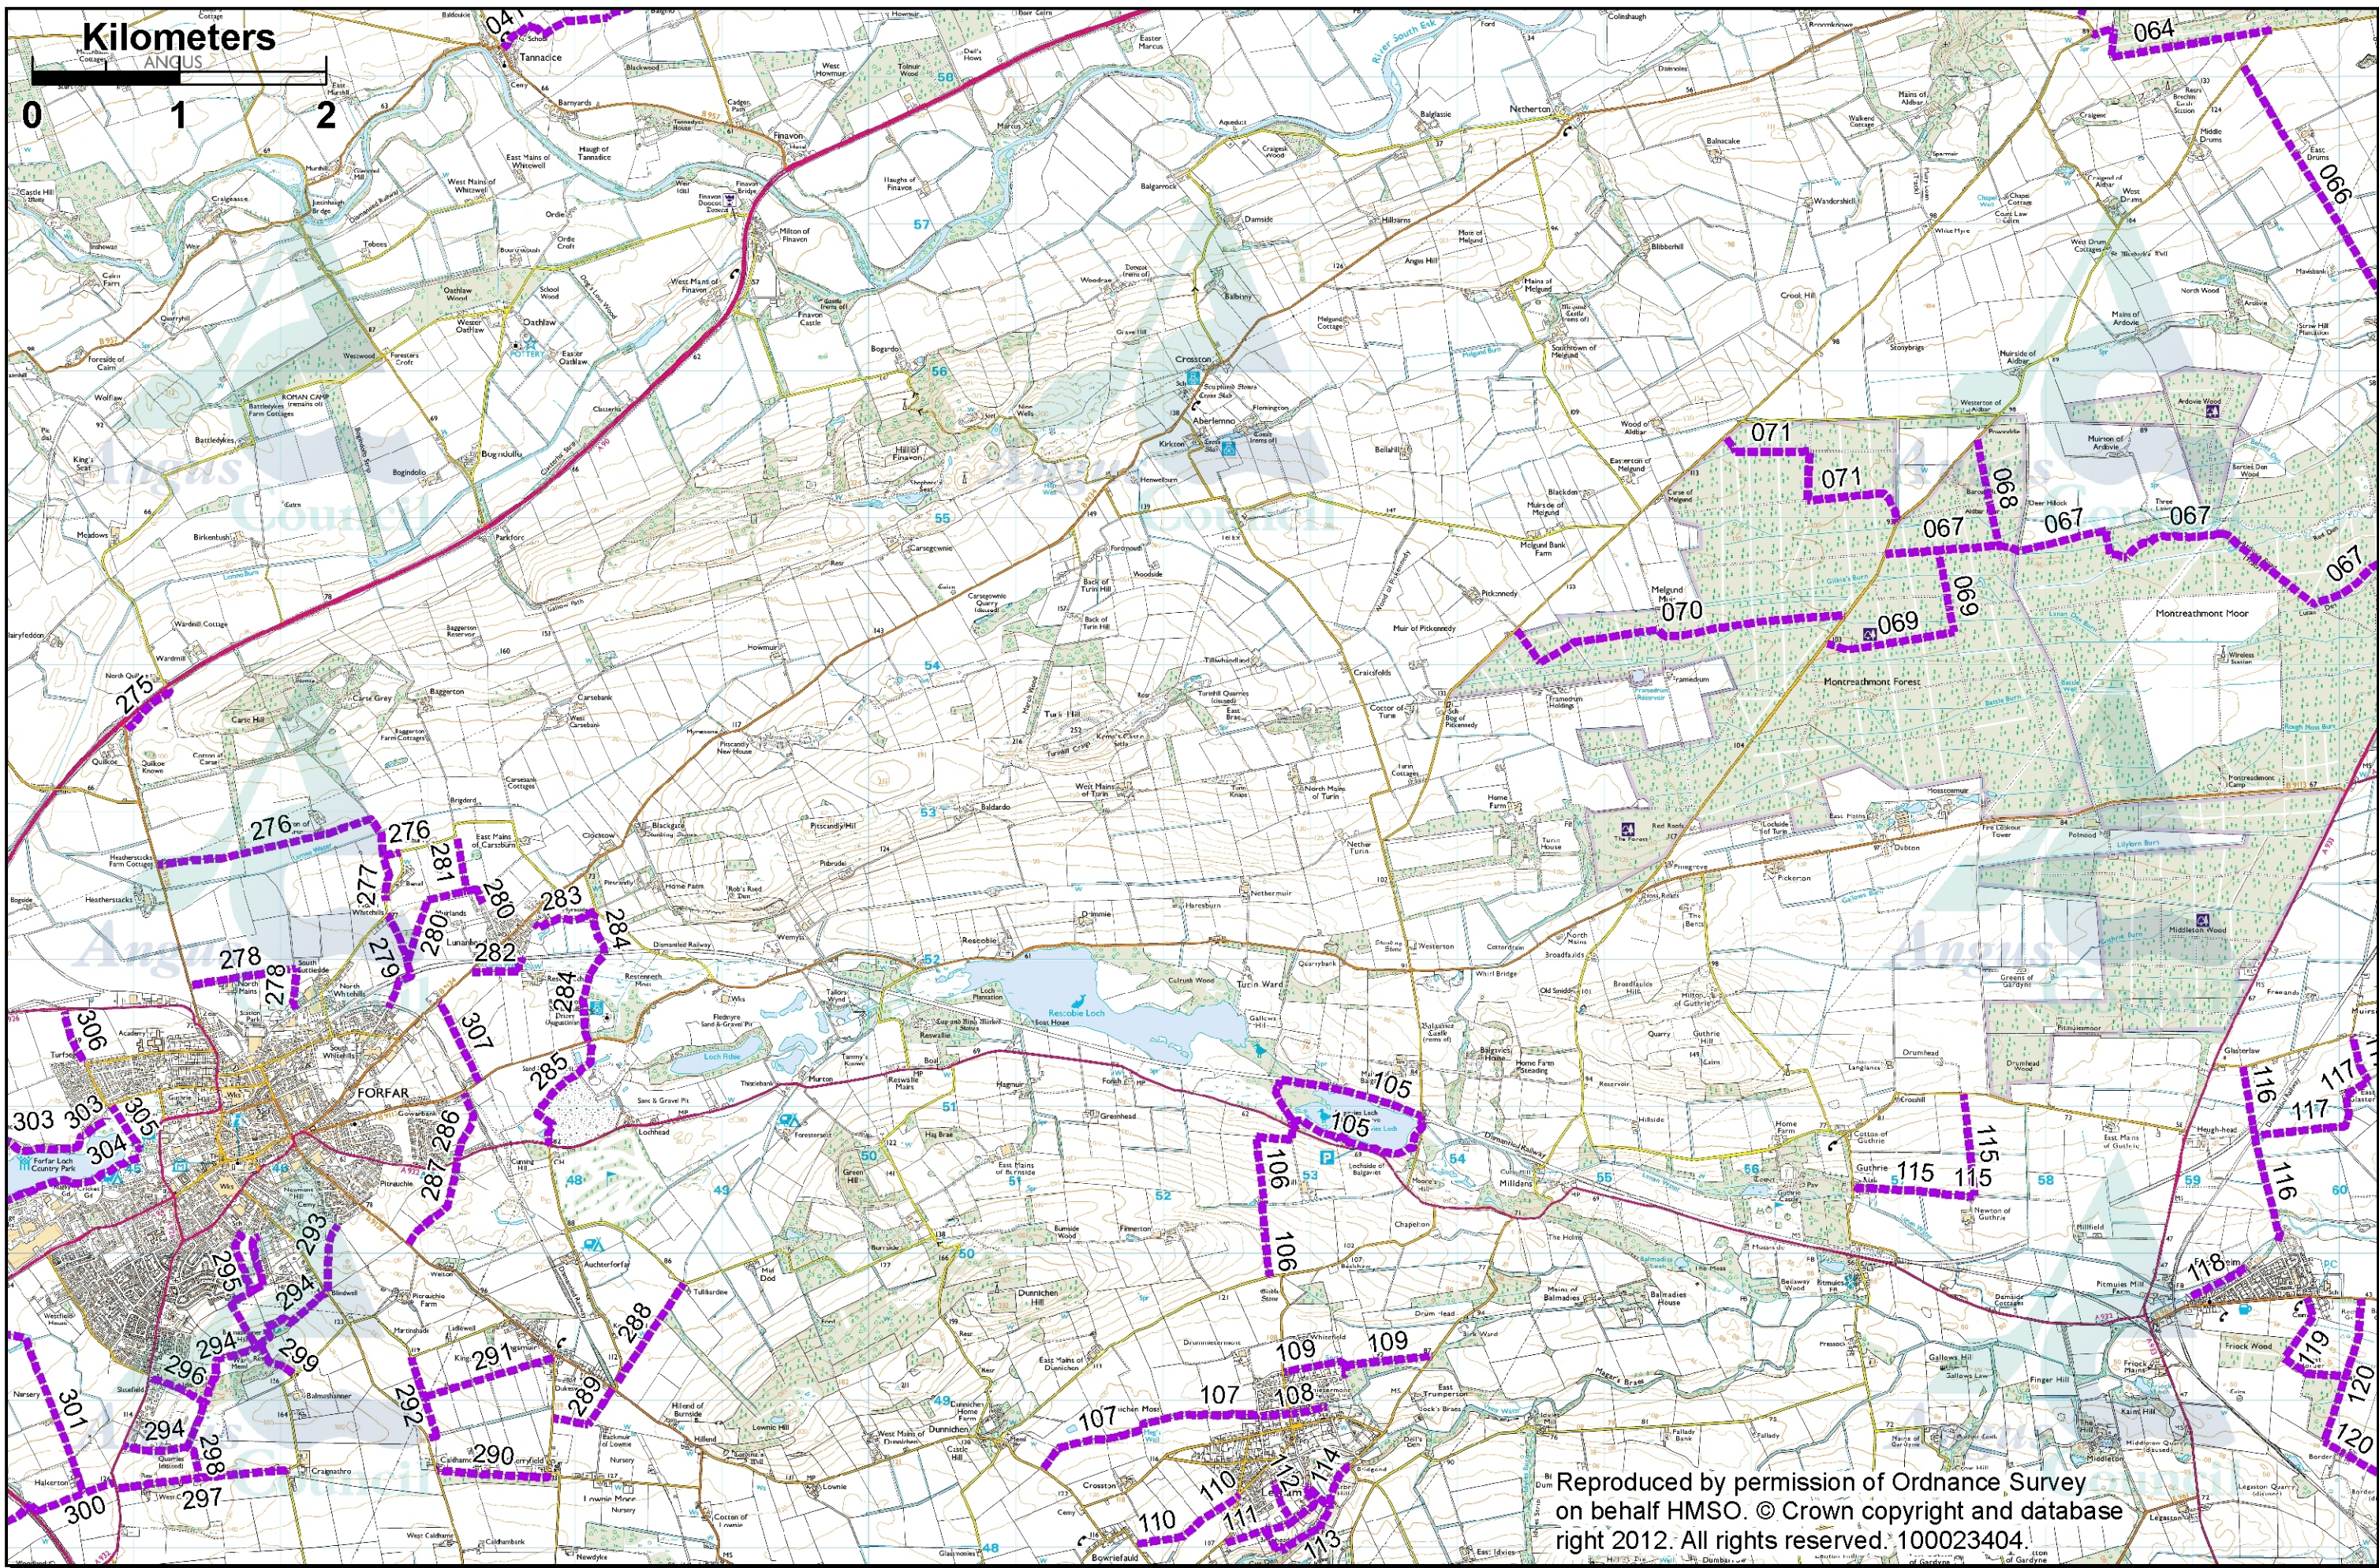

Kilometers

0 1 2

Reproduced by permission of Ordnance Survey on behalf HMSO. © Crown copyright and database right 2012. All rights reserved. 100023404.

	Core Paths		Link to neighbouring access authority area.
	Angus Council Boundary		Cairngorms National Park Boundary

### Angus Council Adopted Core Paths Plan Map 10

Date: 25th June 2012