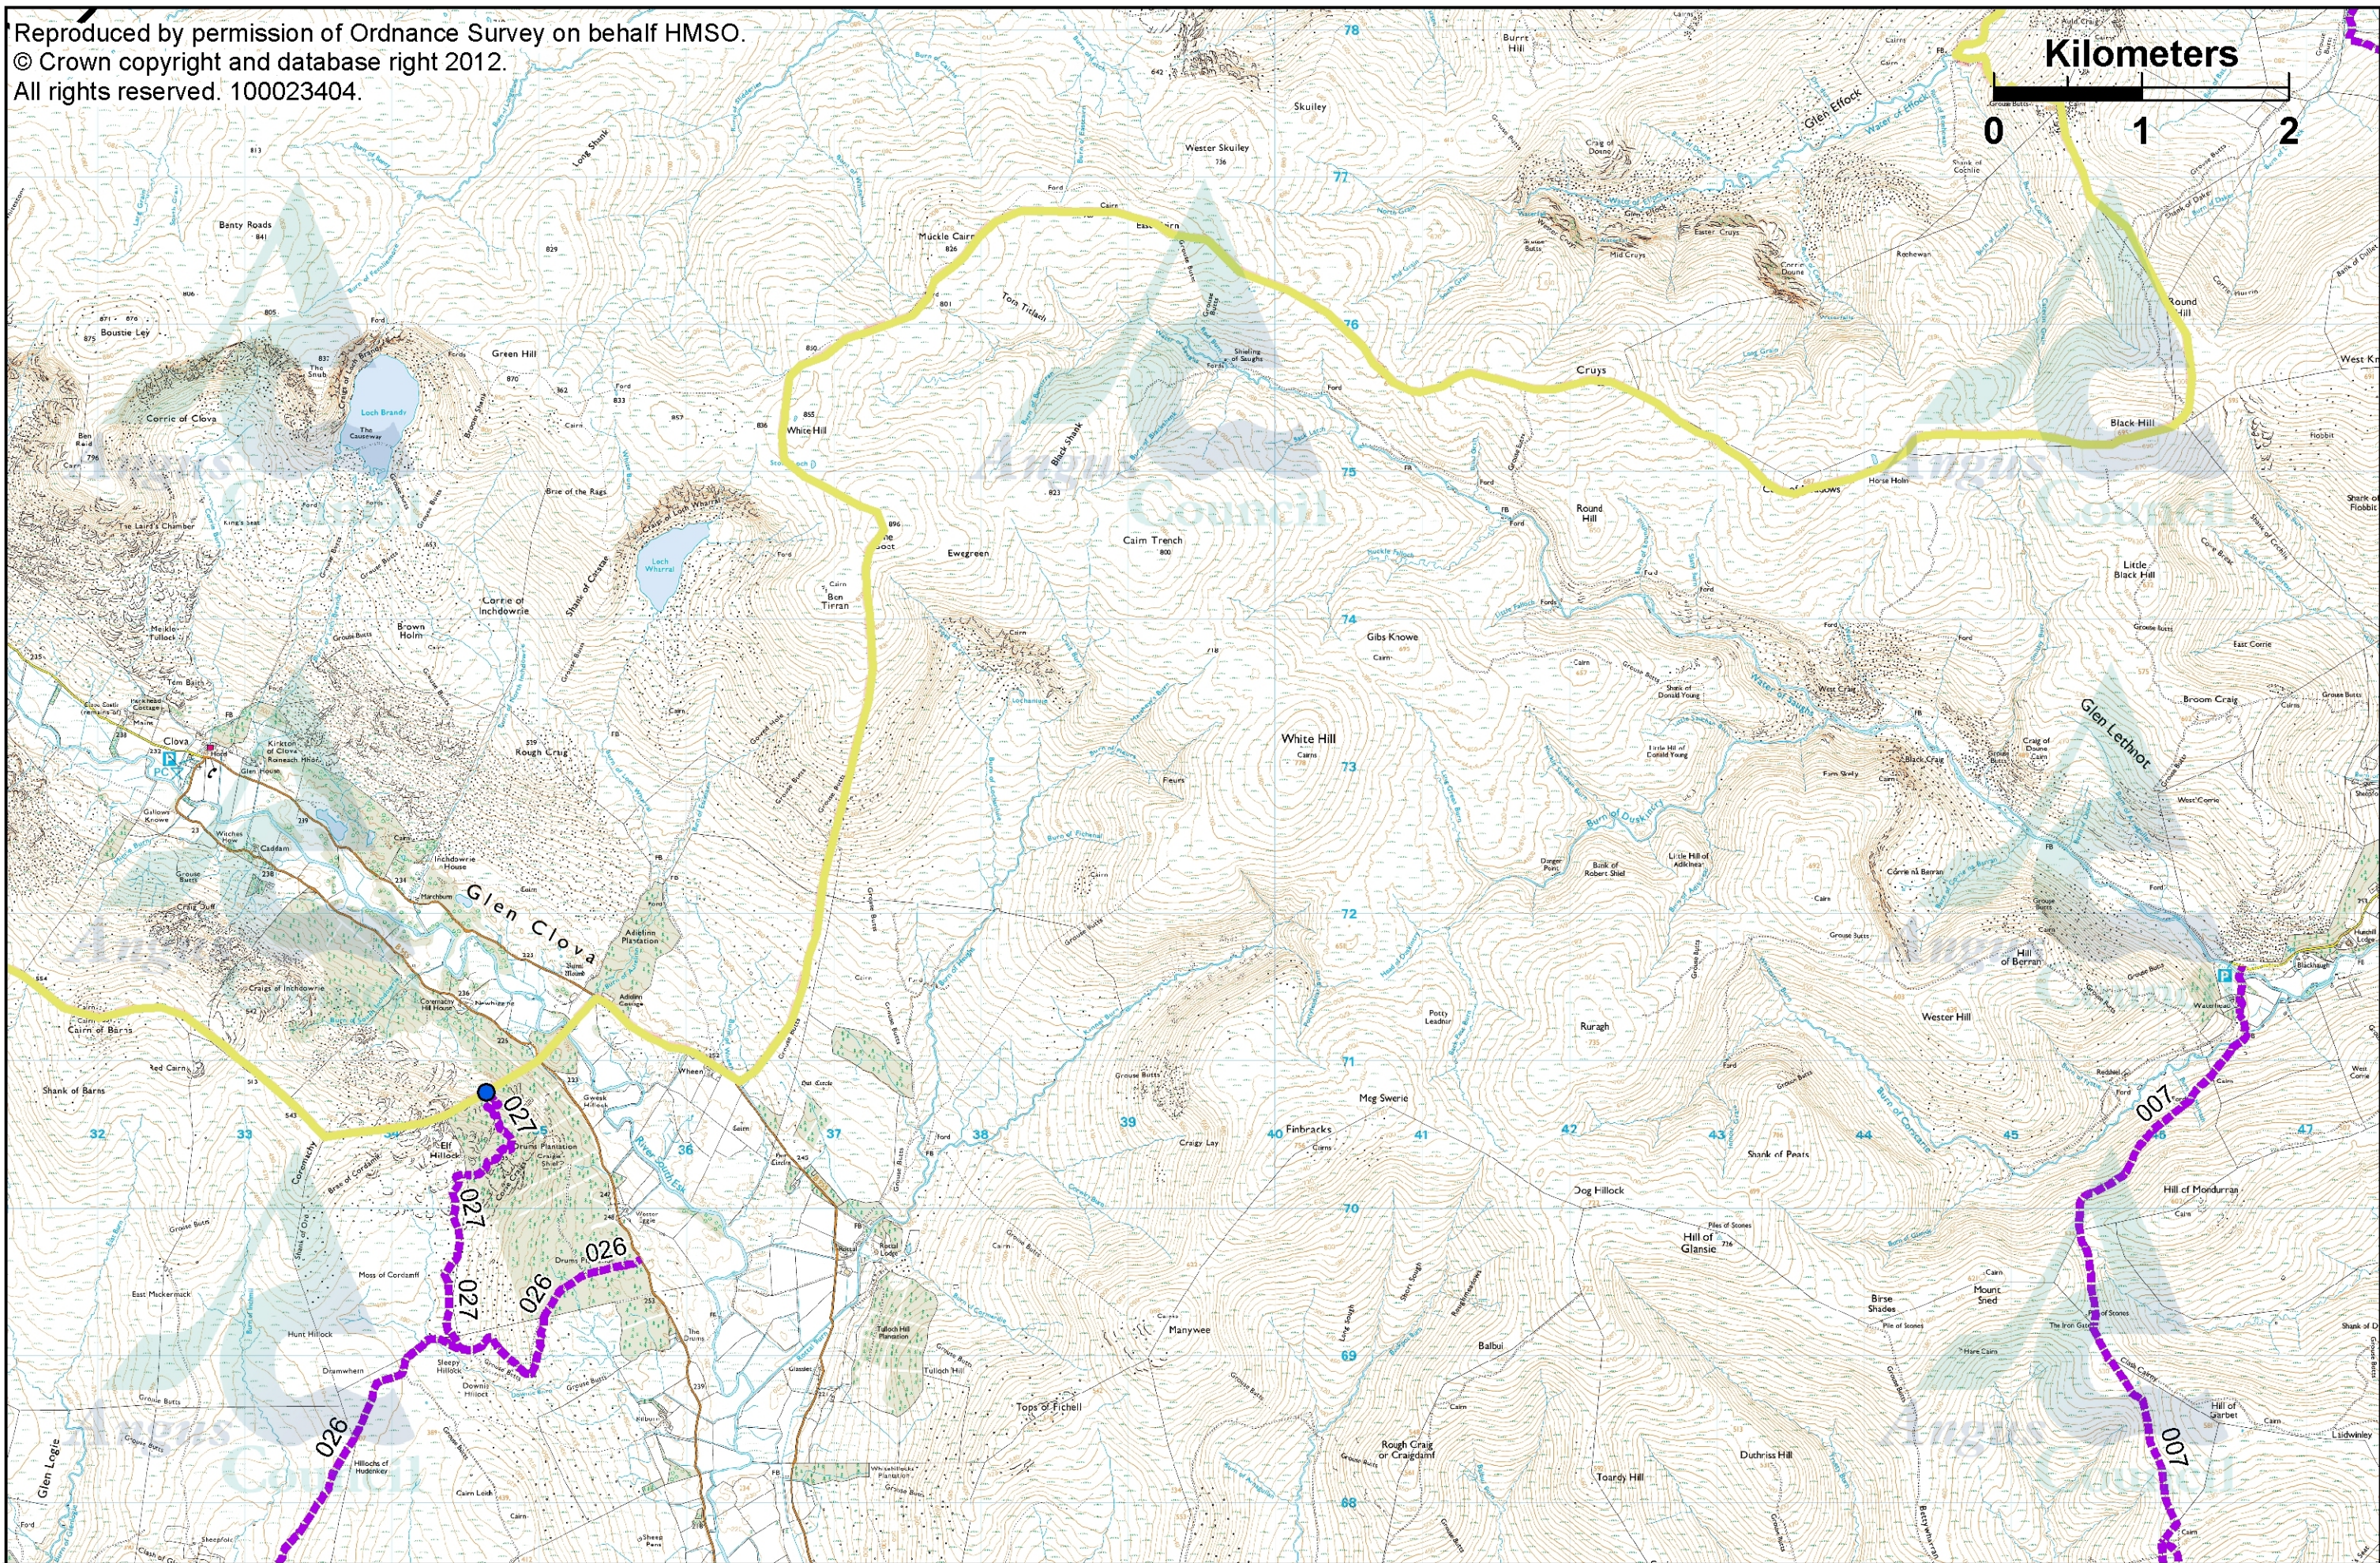

Reproduced by permission of Ordnance Survey on behalf HMSO.  
 © Crown copyright and database right 2012.  
 All rights reserved. 100023404.

Kilometers

- Core Paths
- Angus Council Boundary
- Link to neighbouring access authority area.
- Cairngorms National Park Boundary

## Angus Council Adopted Core Paths Plan Map 2

Date: 25th June 2012