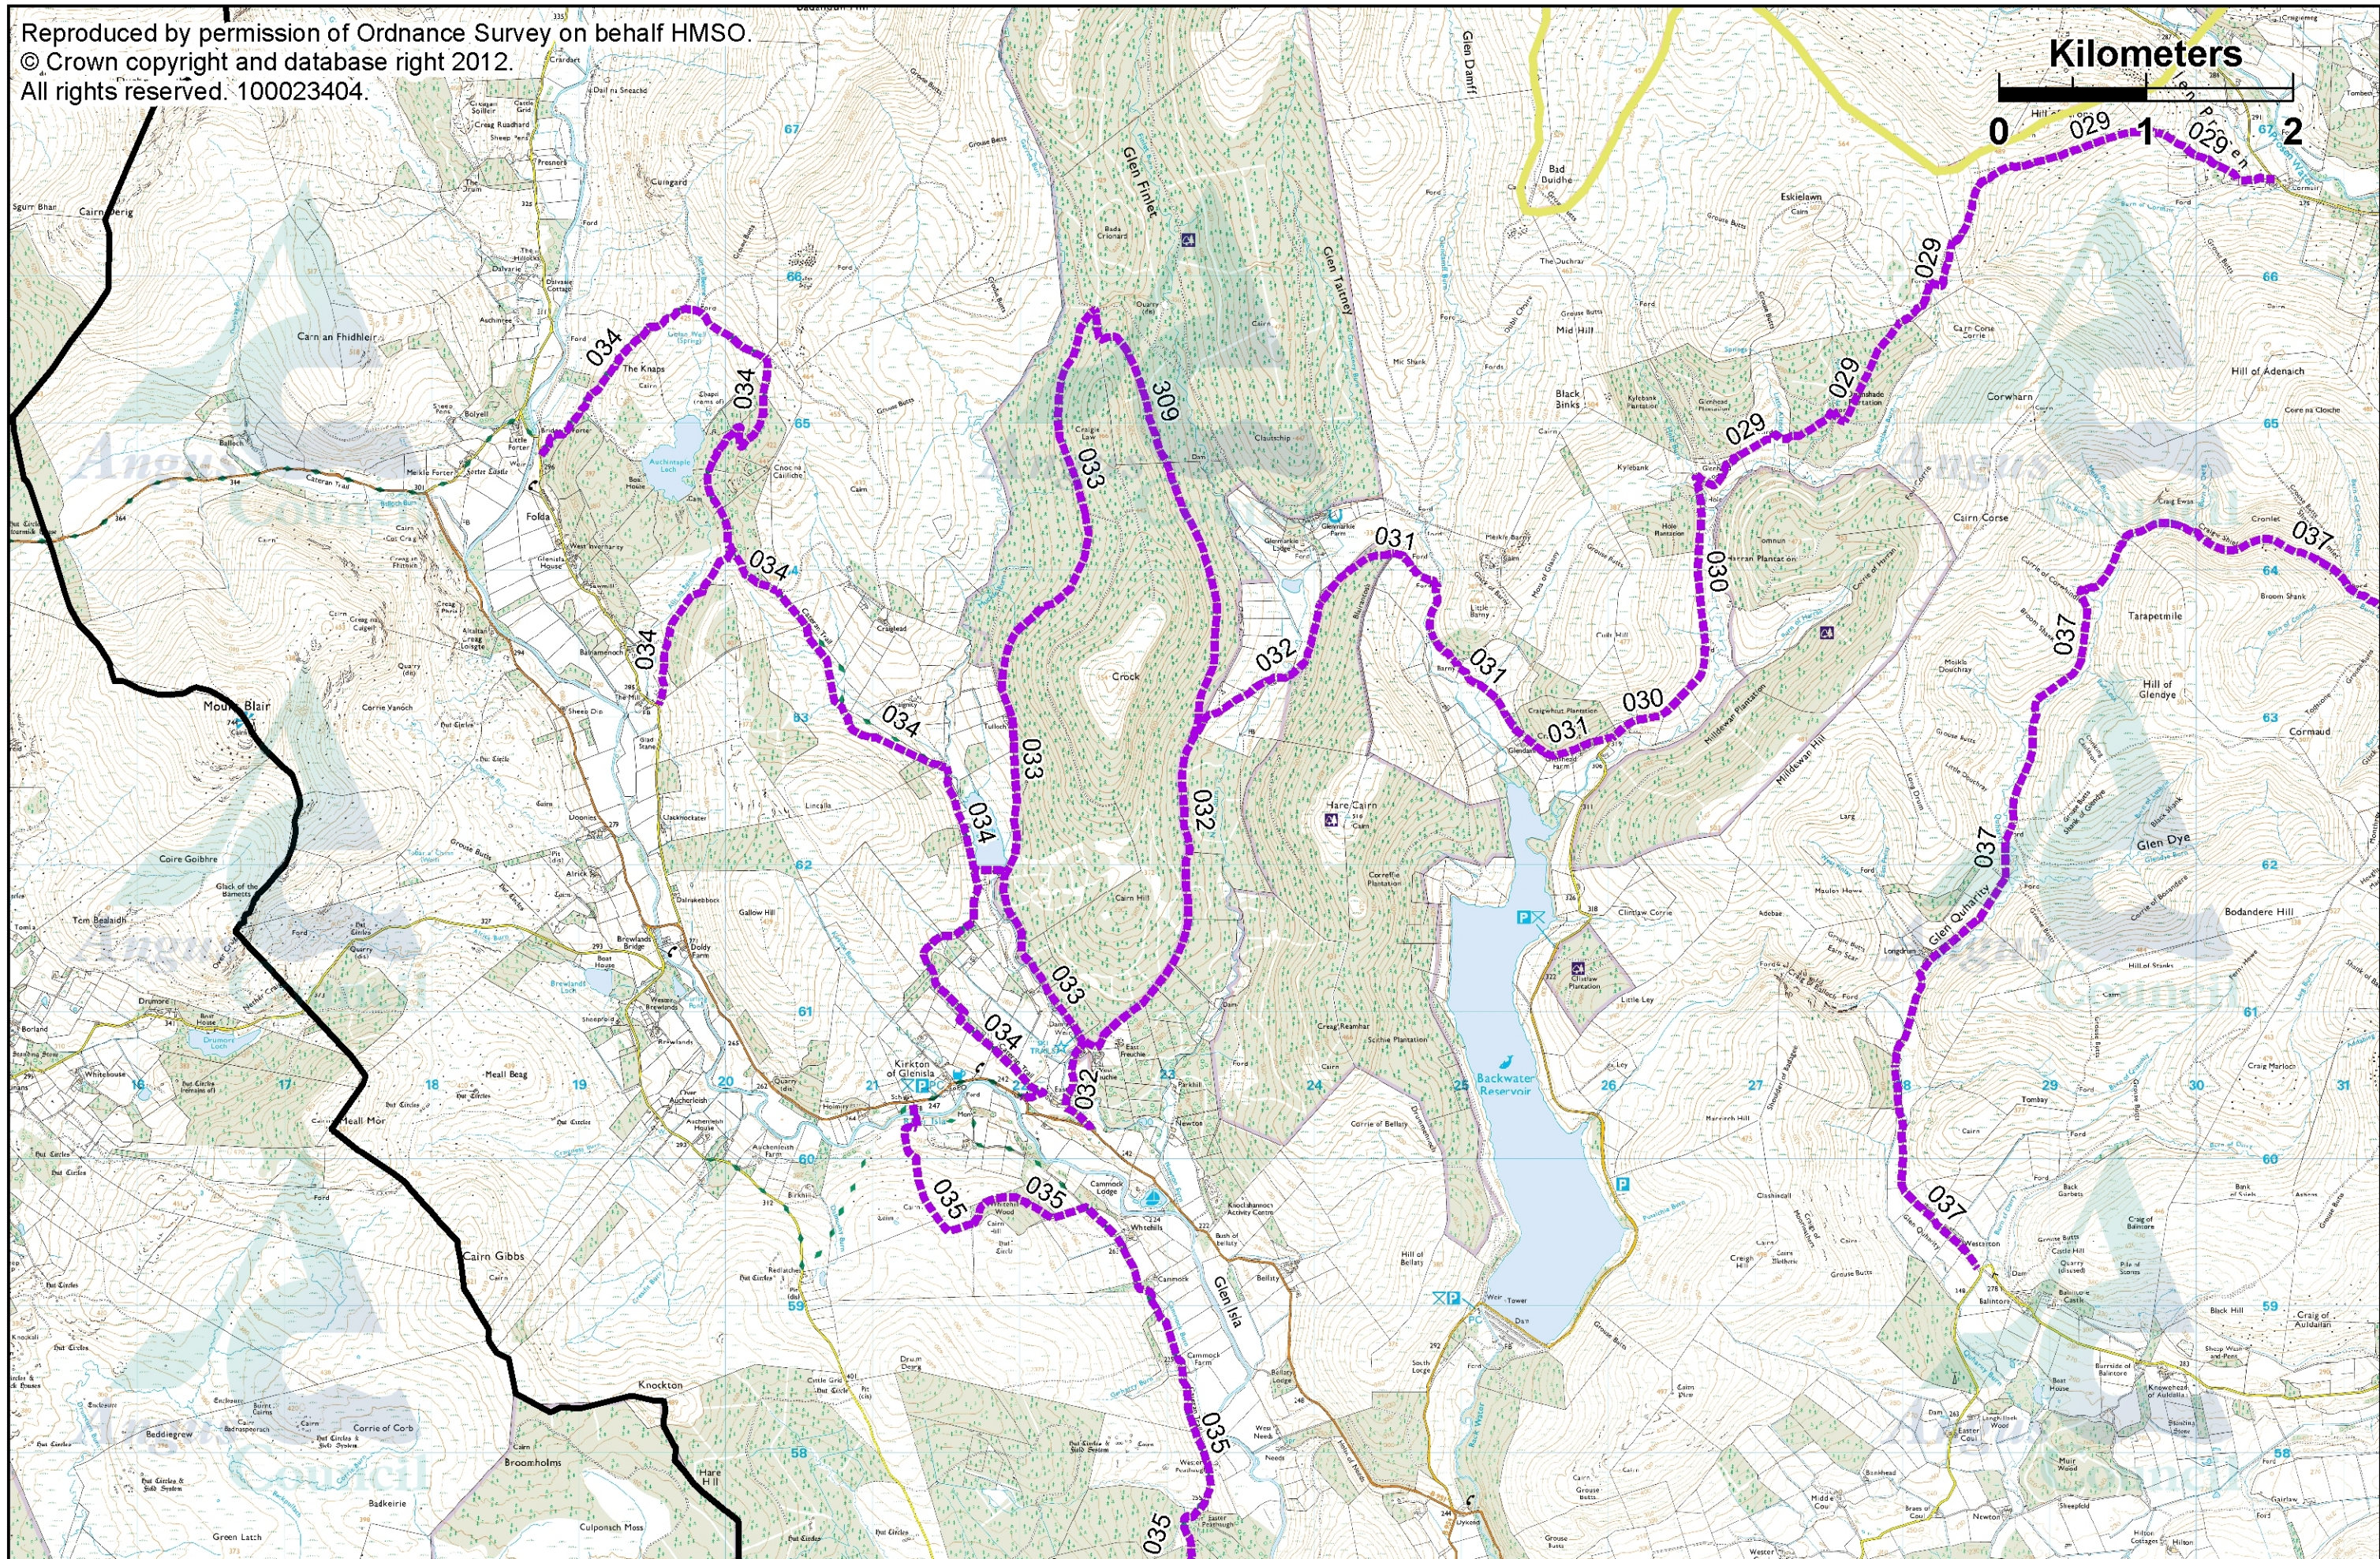

Reproduced by permission of Ordnance Survey on behalf HMSO.  
© Crown copyright and database right 2012.  
All rights reserved. 100023404.

Kilometers

Core Paths  
Angus Council Boundary

Link to neighbouring access authority area.  
Cairngorms National Park Boundary

### Angus Council Adopted Core Paths Plan Map 4

Date: 25 June 2012