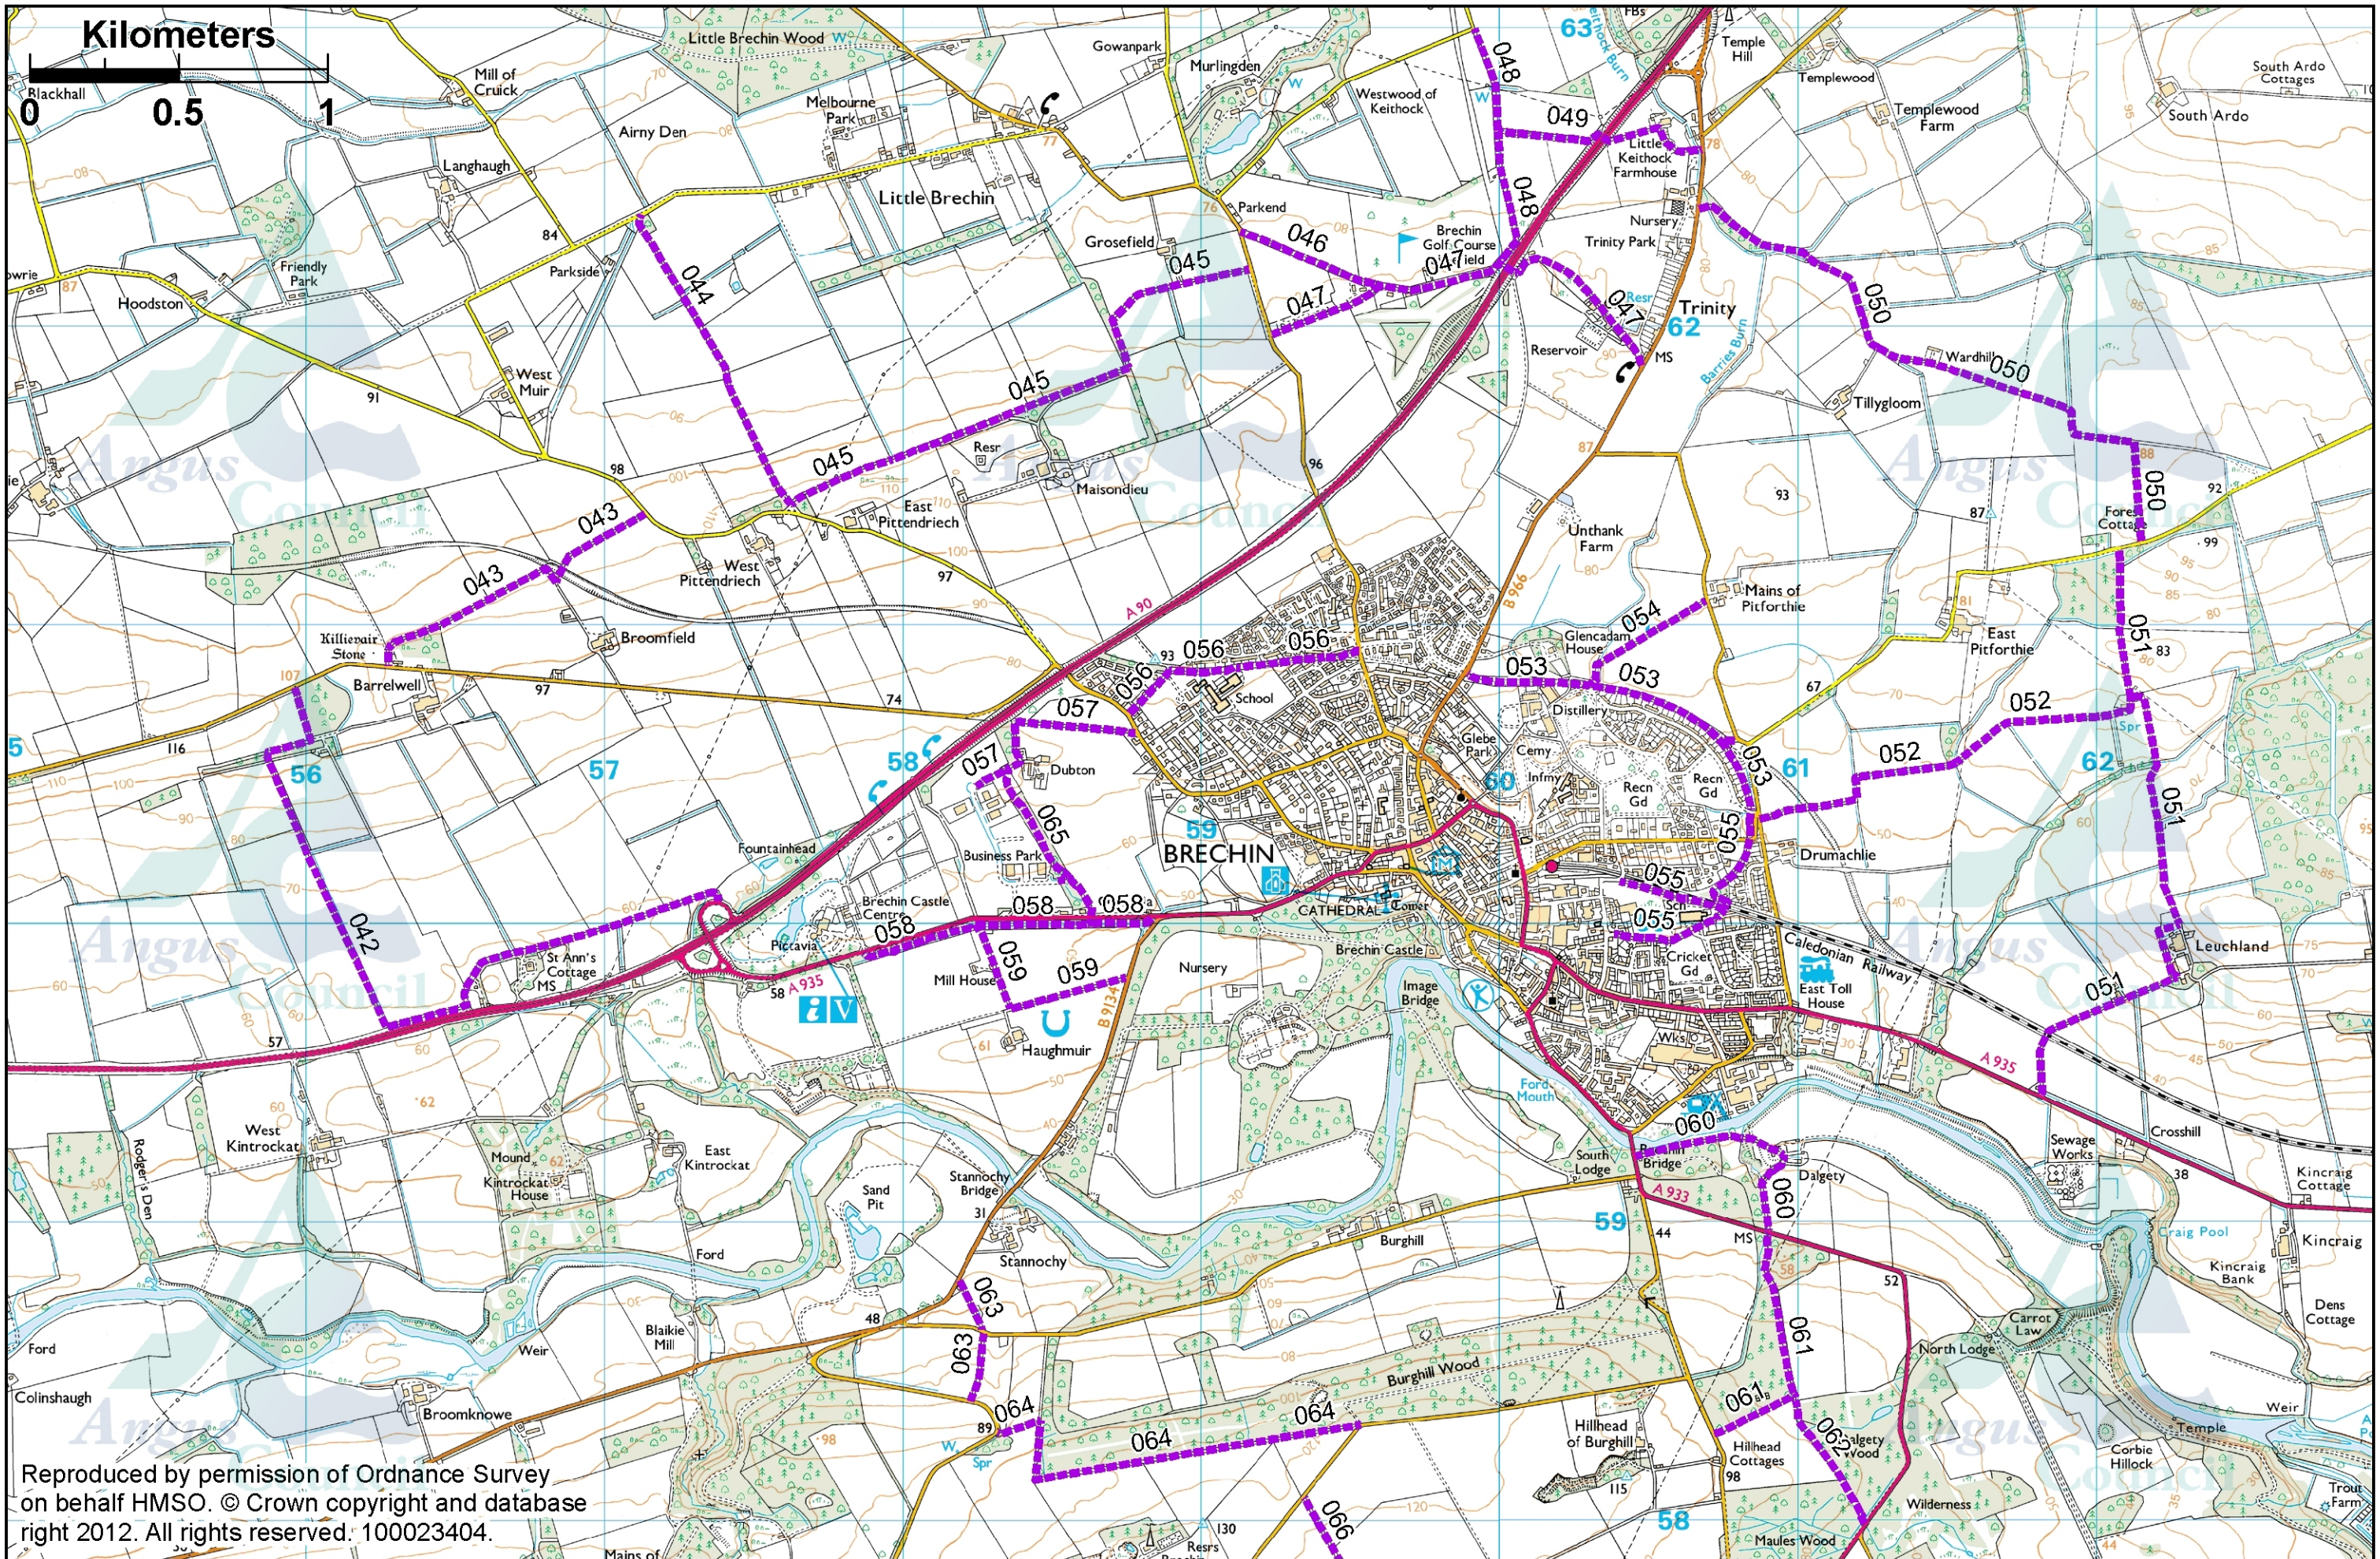

Kilometers

Reproduced by permission of Ordnance Survey on behalf HMSO. © Crown copyright and database right 2012. All rights reserved. 100023404.

Core Paths

Angus Council Boundary

Link to neighbouring access authority area.

Cairngorms National Park Boundary

Angus Council Adopted Core Paths Plan Map 6a

Date: 25th June 2012