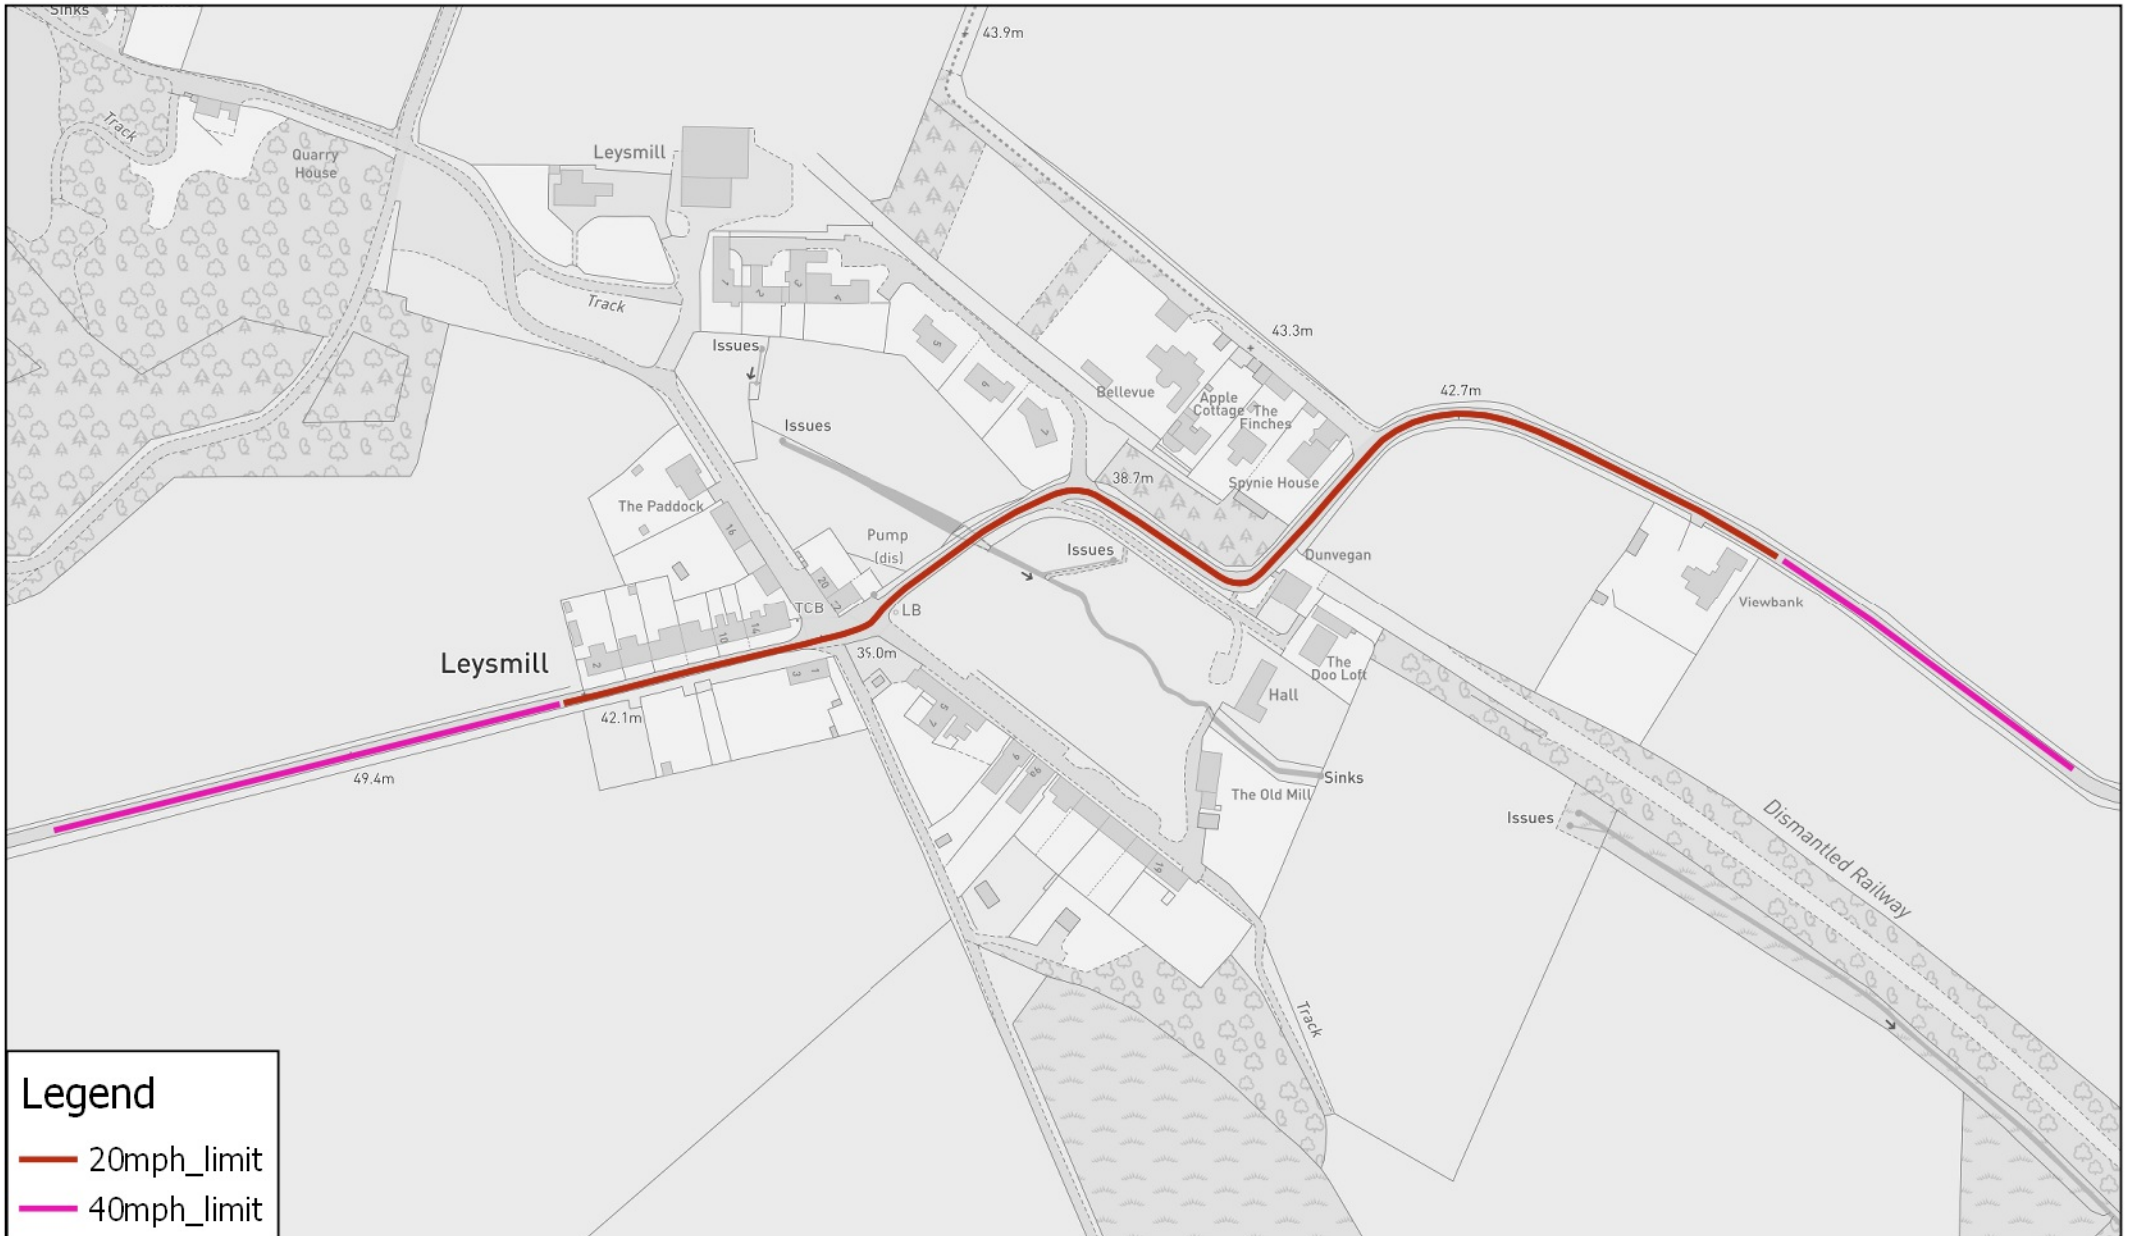

THE ANGUS COUNCIL (SPACES FOR PEOPLE) (TEMPORARY SPEED LIMITS) ORDER 2021

**Legend**

- 20mph\_limit
- 40mph\_limit

Location Plan - Leysmill  
NTS

© Crown Copyright and database rights 2021  
Ordnance Survey 100023404. You are permitted to use this data solely to enable you to respond to, or interact with, the organisation that provided you the data