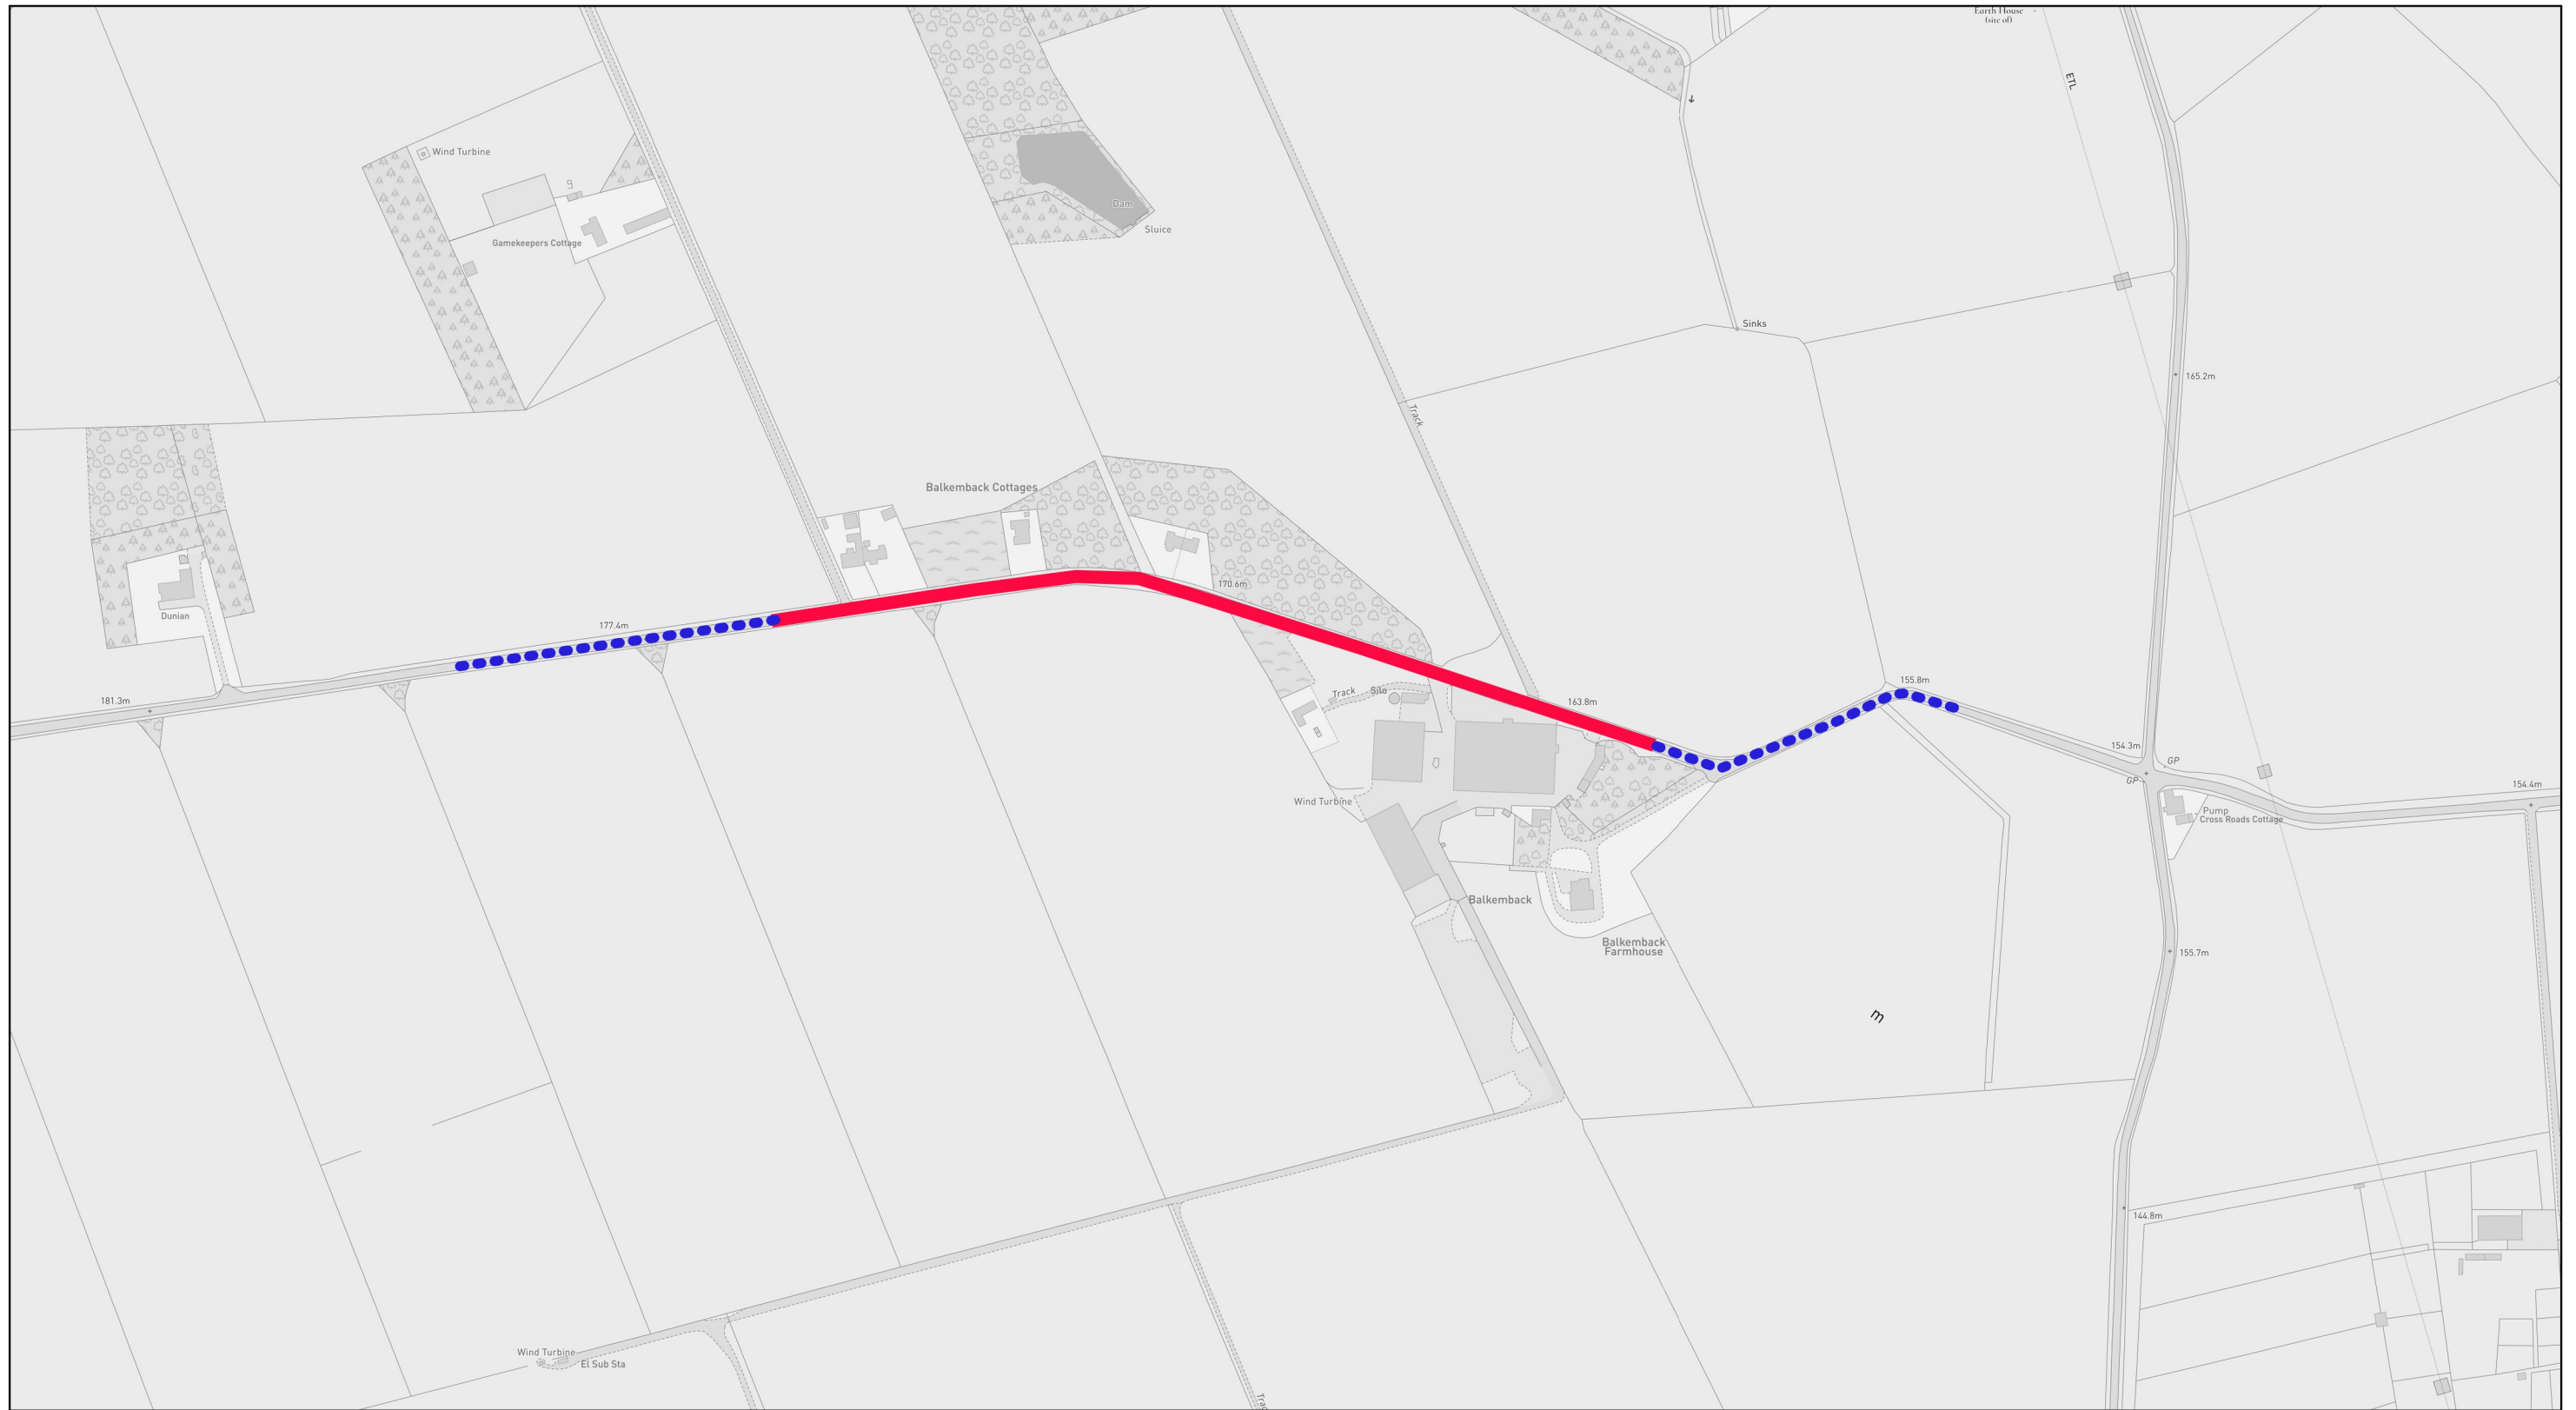

**THE ANGUS COUNCIL (C6 DUNDEE TEALING AUCHTERHOUSE ROAD)  
(TEMPORARY SPEED LIMIT) ORDER 2021**

**Legend**

- Proposed 40mph temp speed limit
- Proposed 20mph temp speed limit

**Scale: 1:4000**

© Crown copyright and database rights 2021 Ordnance Survey 100023404. You are permitted to use this data solely to enable you to respond to, or interact with, the organisation that provided you with the data. You are not permitted to copy, sub-licence, distribute or sell any of this data to third parties in any form.