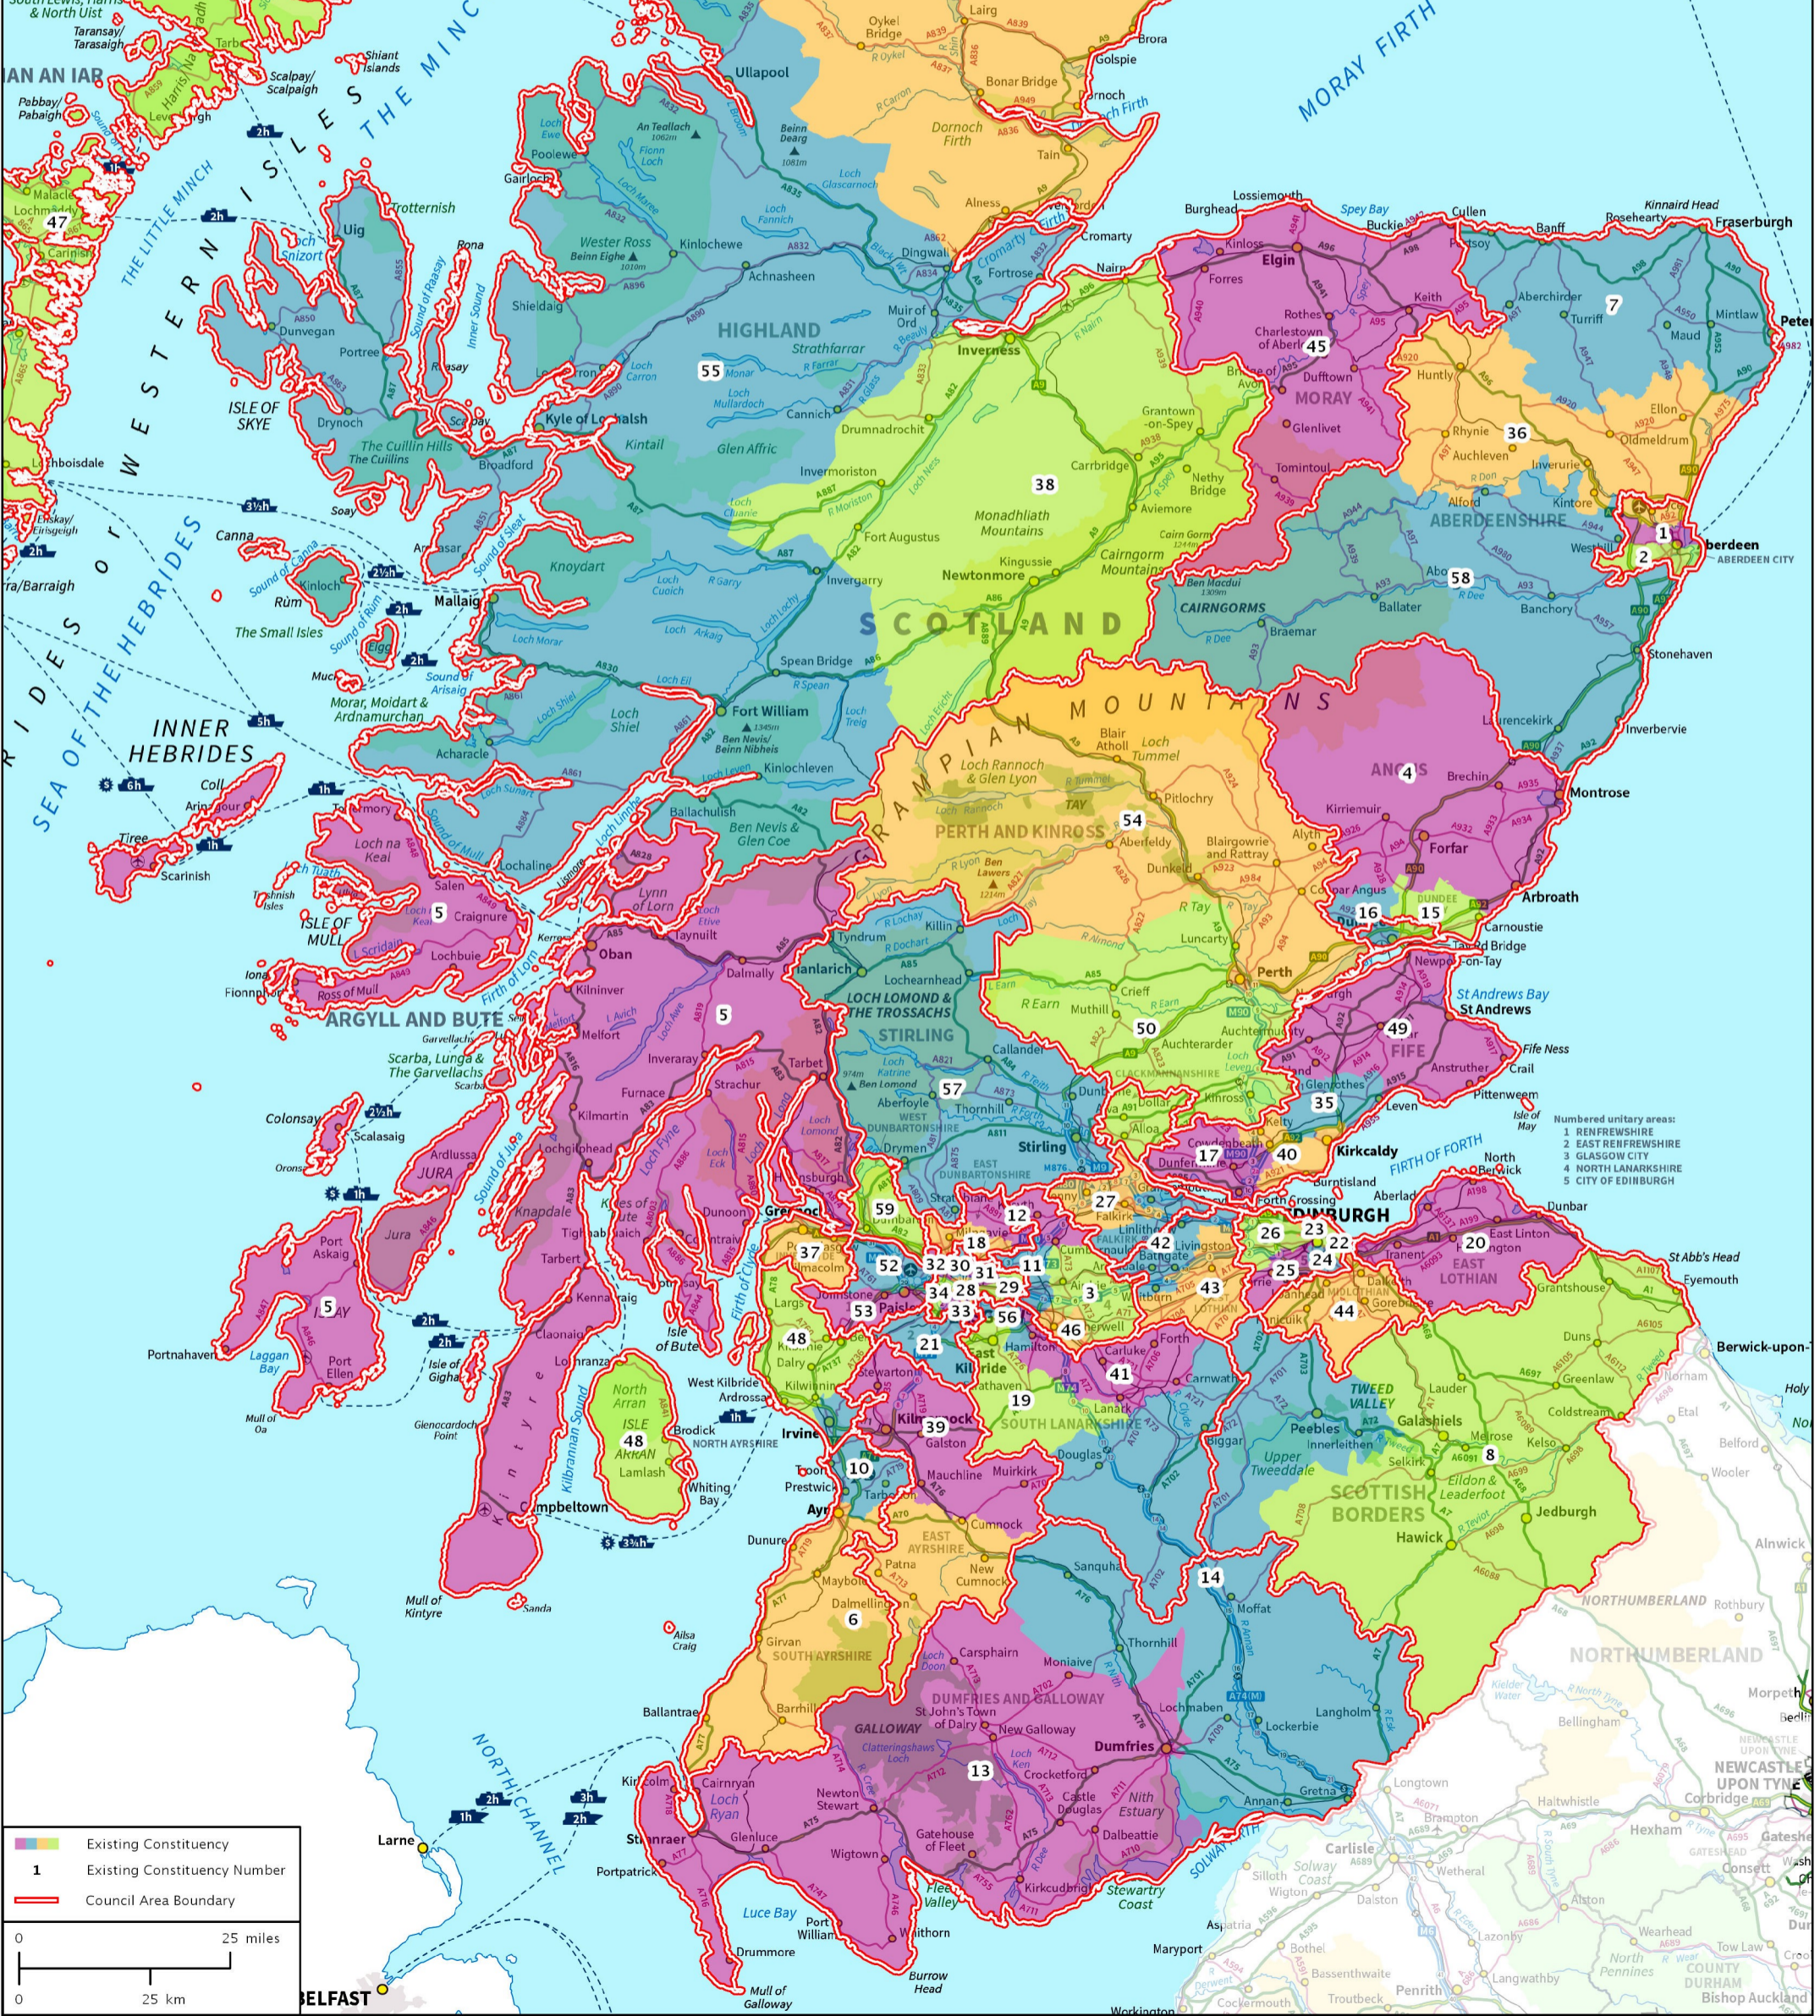

No.	Existing Constituency Name	Electorate March 2020	No.	Existing Constituency Name	Electorate March 2020
1	Aberdeen North	62,714	31	Glasgow North East	59,954
2	Aberdeen South	66,227	32	Glasgow North West	63,110
3	Airdrie and Shotts	64,687	33	Glasgow South	69,956
4	Angus	65,126	34	Glasgow South West	63,691
5	Argyll and Bute	67,565	35	Glenrothes	66,468
6	Ayr, Carrick and Cumnock	70,965	36	Gordon	80,535
7	Banff and Buchan	67,117	37	Inverclyde	61,096
8	Berwickshire, Roxburgh and Selkirk	74,587	38	Inverness, Nairn, Badenoch and Strathspey	78,254
9	Caitness, Sutherland and Easter Ross	46,924	39	Kilmarnock and Loudoun	75,893
10	Central Ayrshire	69,779	40	Kirkcaldy and Cowdenbeath	73,288
11	Coatbridge, Chryston and Bellshill	73,996	41	Lanark and Hamilton East	78,444
12	Cumbernauld, Kilsyth and Kirkintilloch East	66,962	42	Linlithgow and East Falkirk	88,506
13	Dumfries and Galloway	75,332	43	Livingston	83,508
14	Dumfriesshire, Clydesdale and Tweeddale	68,874	44	Midlothian	71,210
15	Dundee East	67,345	45	Moray	71,537
16	Dundee West	65,446	46	Motherwell and Wishaw	69,413
17	Dunfermline and West Fife	77,382	47	Na h-Eileanan Siar	21,177
18	East Dunbartonshire	67,504	48	North Ayrshire and Arran	73,588
19	East Kilbride, Strathaven and Lesmahagow	82,201	49	North East Fife	60,877
20	East Lothian	82,479	50	Orkney and Shetland	80,381
21	East Renfrewshire	72,959	51	Orkney and Shetland	34,824
22	Edinburgh East	69,020	52	Paisley and Renfrewshire North	72,576
23	Edinburgh North and Leith	80,344	53	Paisley and Renfrewshire South	64,884
24	Edinburgh South	66,520	54	Perth and North Perthshire	73,523
25	Edinburgh South West	73,315	55	Ross, Skye and Lochaber	54,325
26	Edinburgh West	73,102	56	Rutherglen and Hamilton West	81,744
27	Falkirk	86,183	57	Stirling	70,085
28	Glasgow Central	67,914	58	West Aberdeenshire and Kincardine	73,634
29	Glasgow East	66,945	59	West Dunbartonshire	67,795
30	Glasgow North	55,722