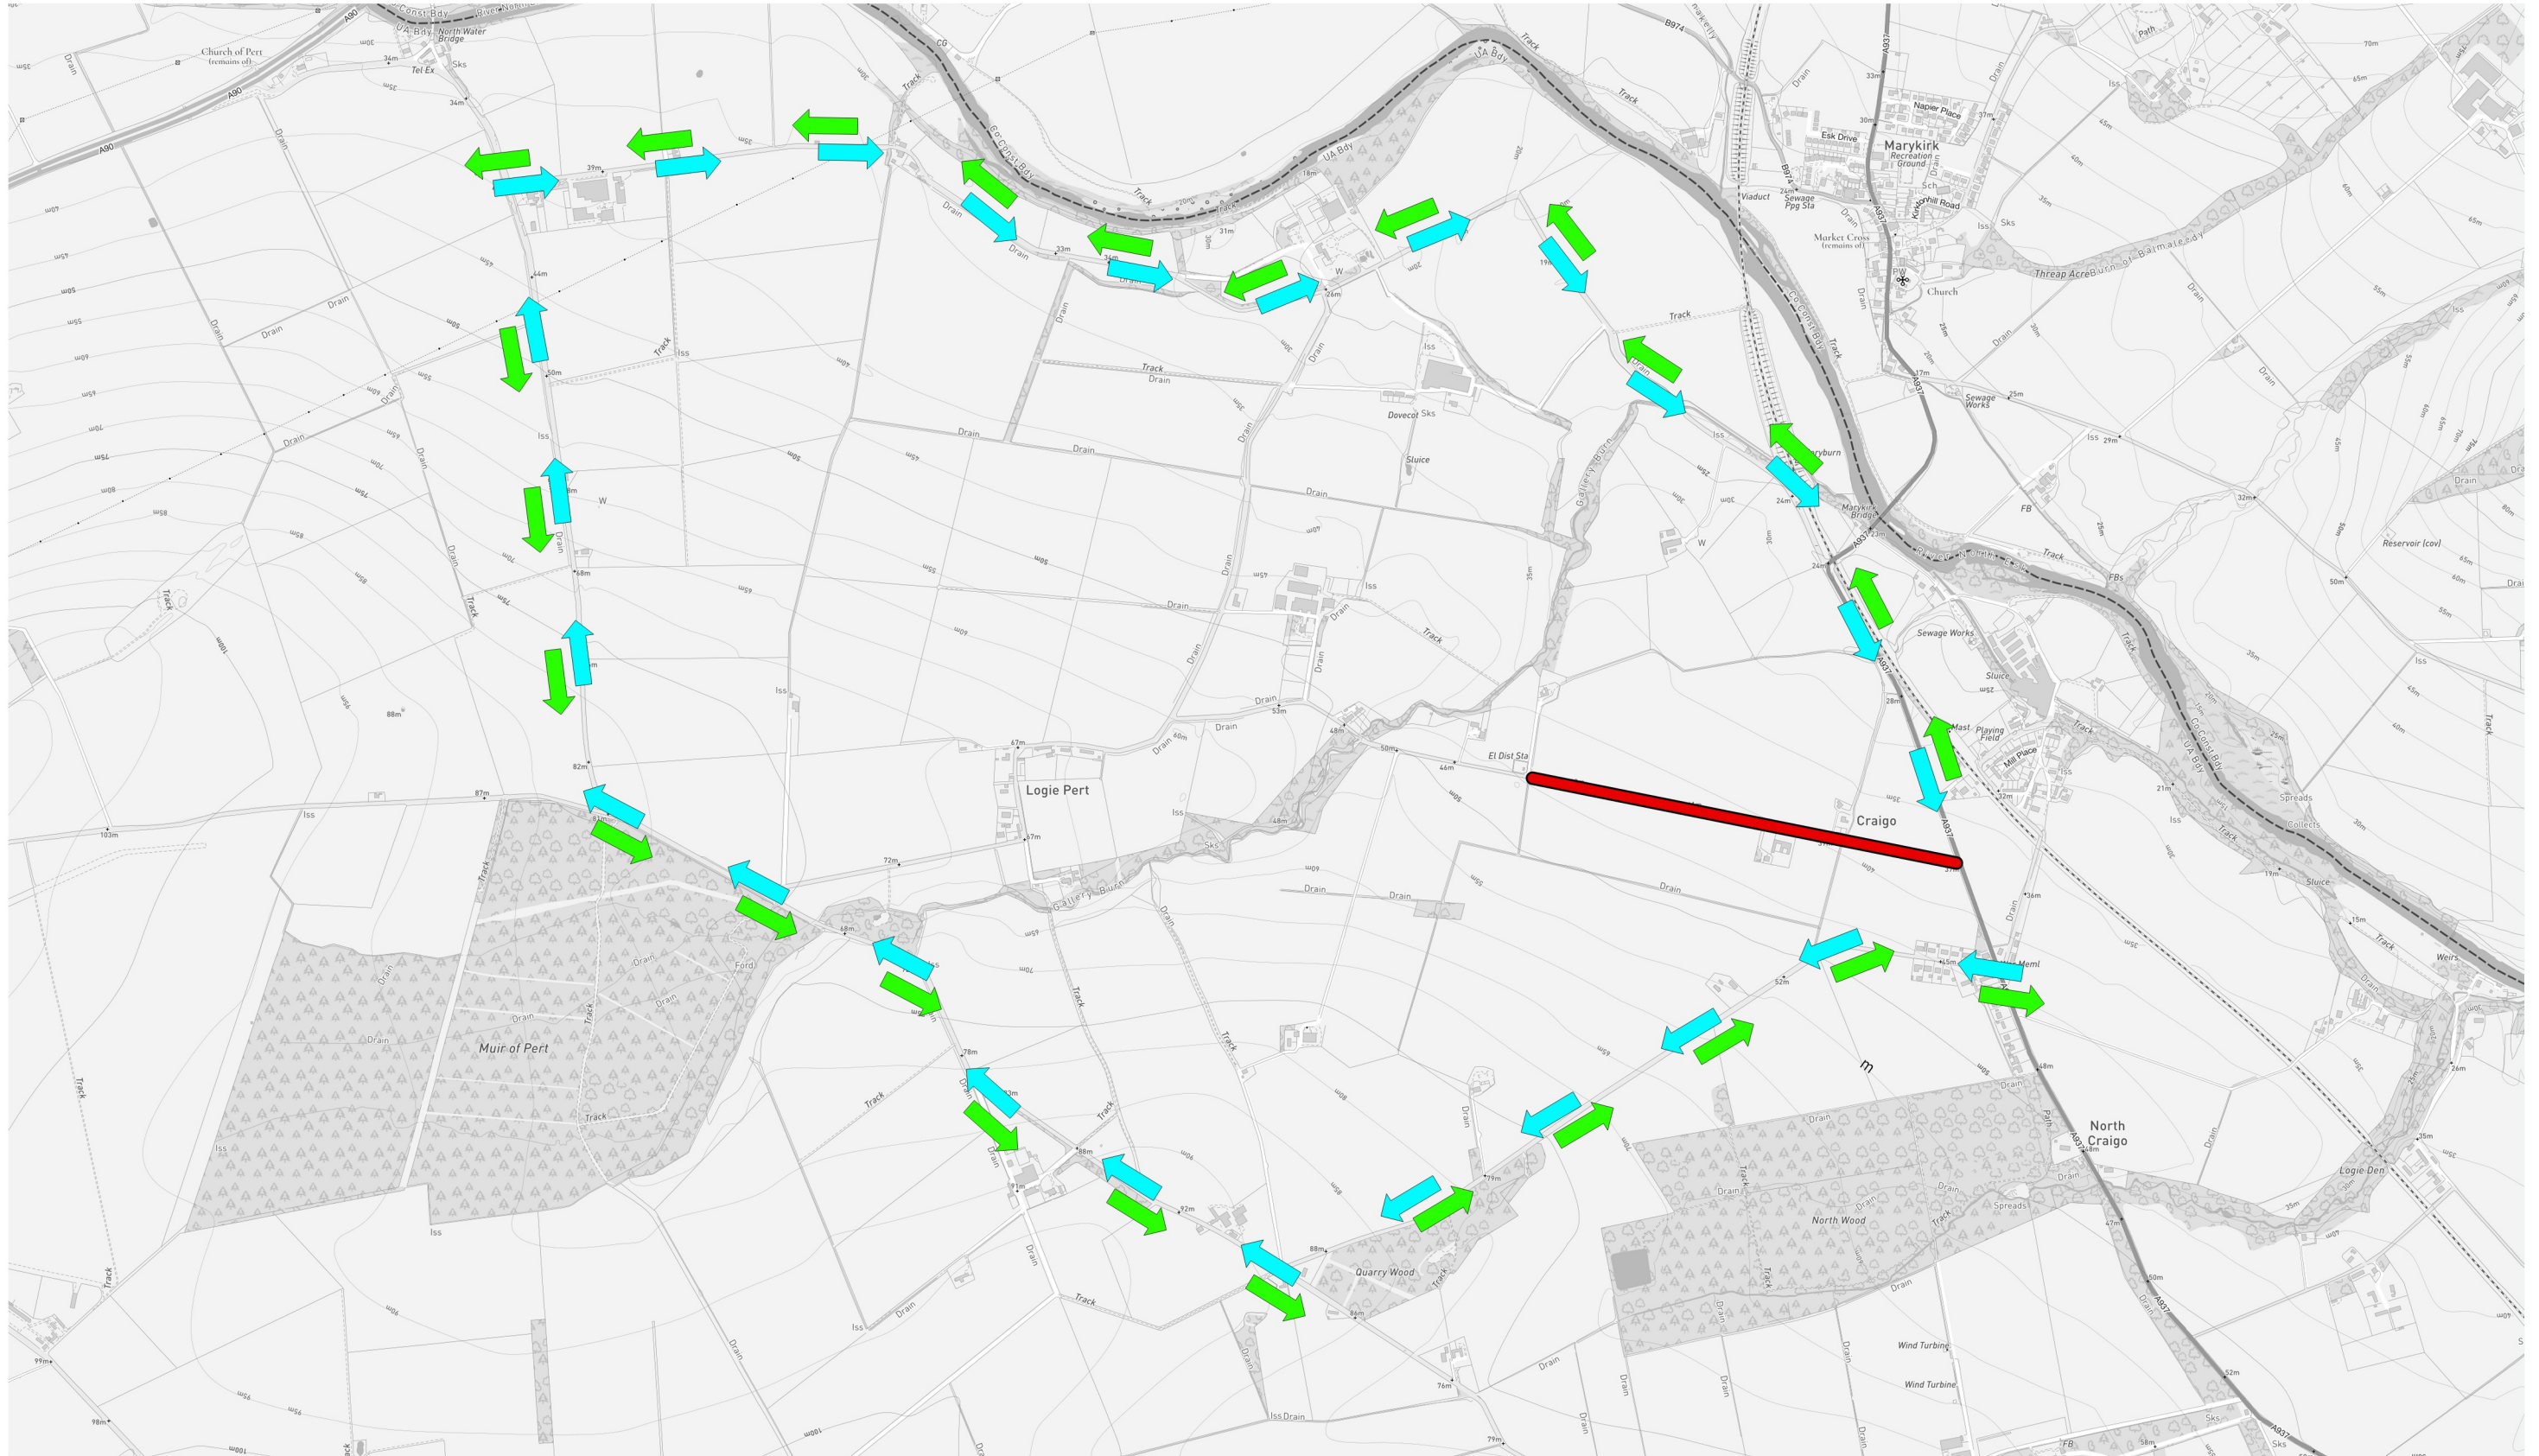

THE ANGUS COUNCIL (U435 LOGIE PERT ROAD) (TEMPORARY PROHIBITION OF DRIVING) ORDER 2022

Scale 1:15,000

Legend

- Diversion
- Road closed

© Crown copyright and database rights 2022 Ordnance Survey 100023404. You are permitted to use this data solely to enable you to respond to, or interact with, the organisation that provided you with the data. You are not permitted to copy, sub-licence, distribute or sell any of this data to third parties in any form.