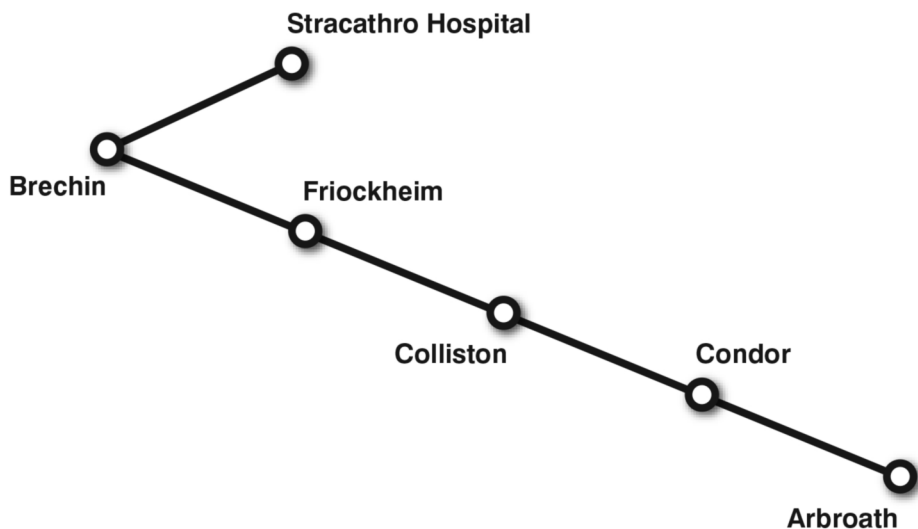

Wishart (Friockheim)