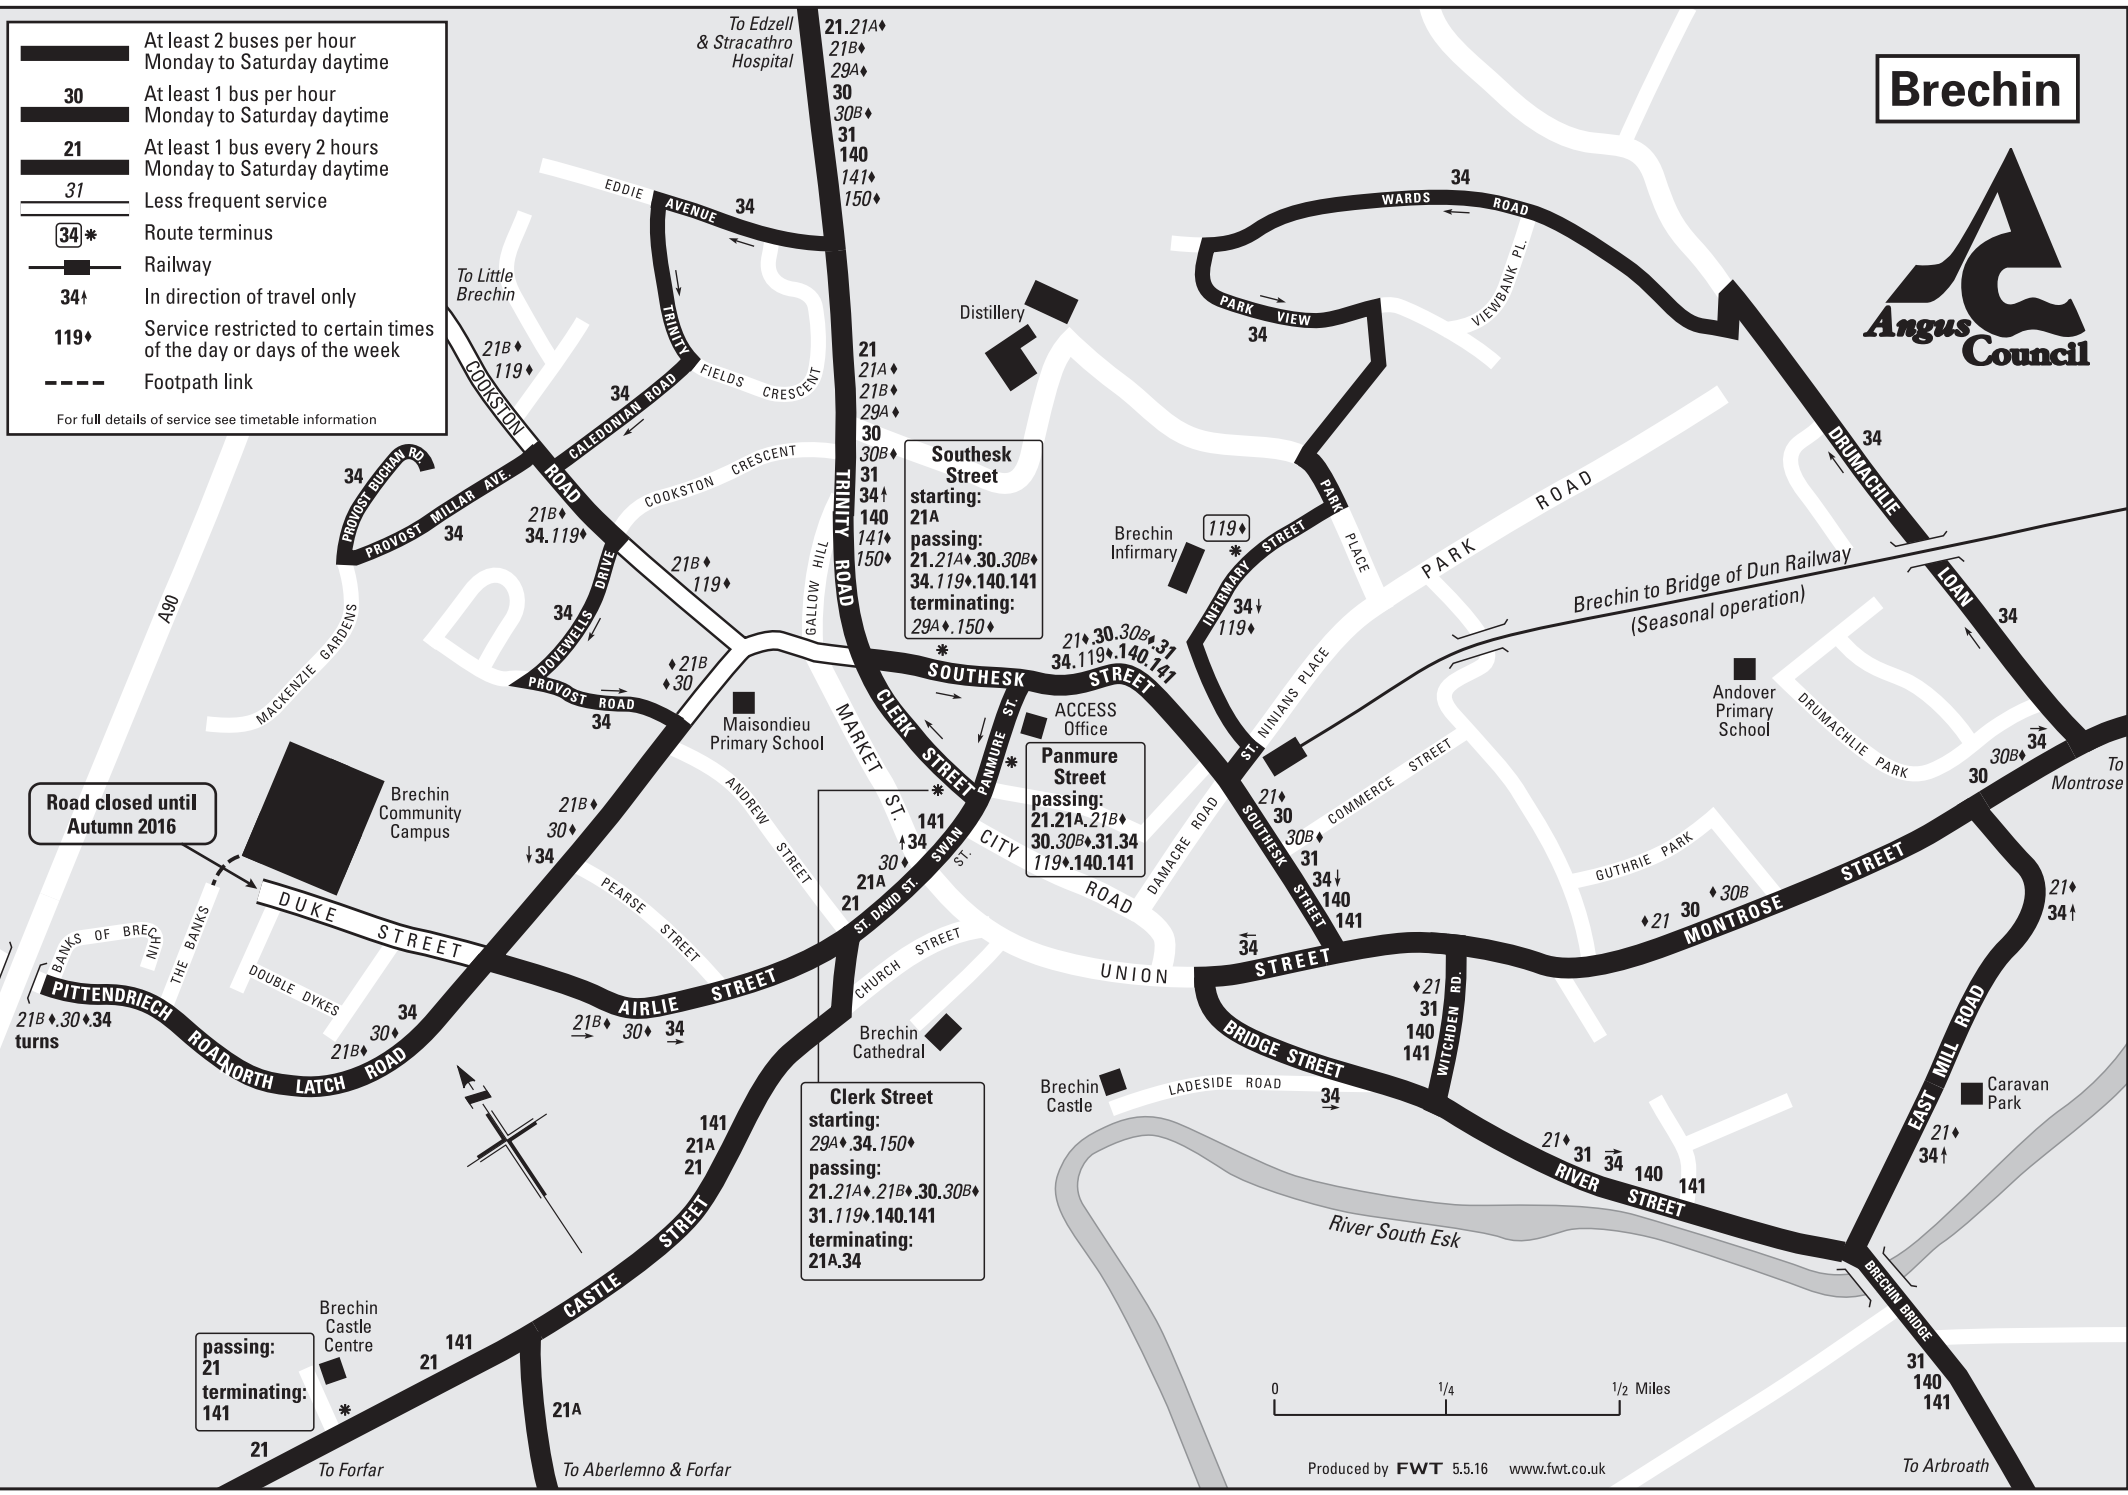

1. **At least 2 buses per hour Monday to Saturday daytime**
   - **30** At least 1 bus per hour Monday to Saturday daytime
   - **21** At least 1 bus every 2 hours Monday to Saturday daytime
   - **31** Less frequent service
   - **34*** Route terminus
   - **—** Railway
   - **34↑** In direction of travel only
   - **119♦** Service restricted to certain times of the day or days of the week
   - **---** Footpath link
2. For full details of service see timetable information