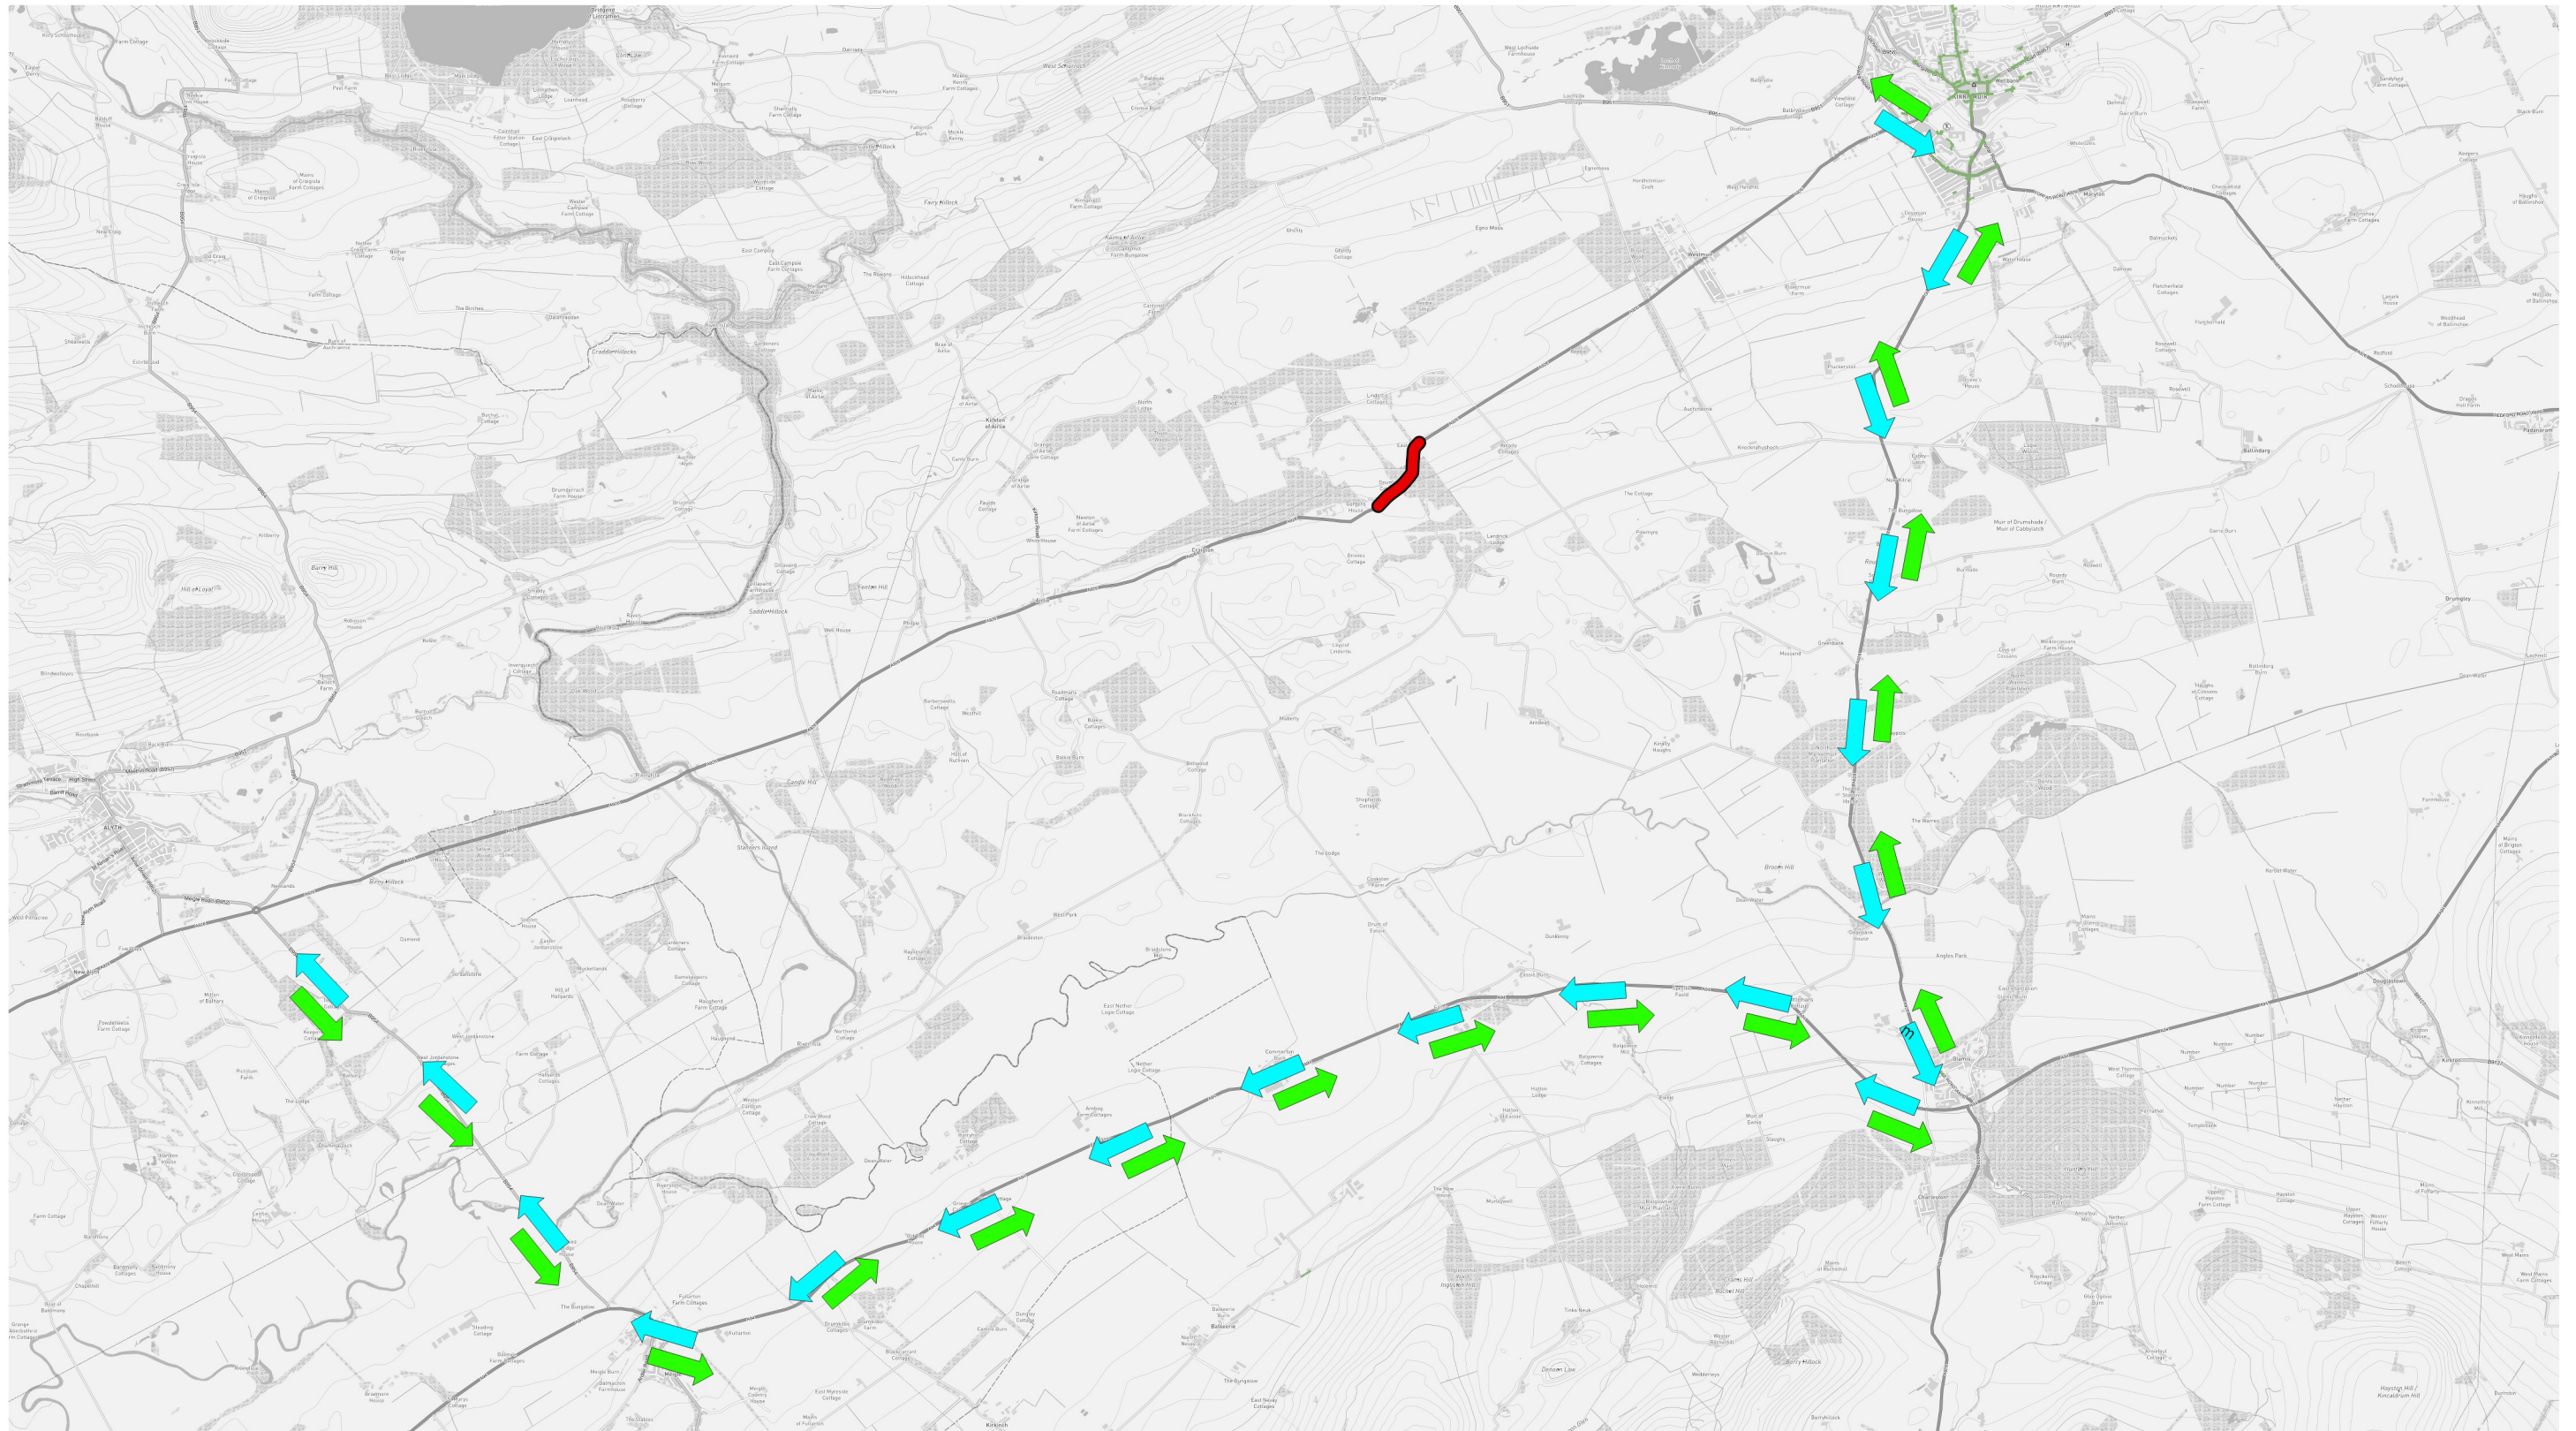

THE ANGUS COUNCIL (A926 BLAIRGOWRIE – KIRRIEMUIR - FORFAR)(TEMPORARY PROHIBITION OF DRIVING) ORDER 2022

Legend

Diversion

Road closed

Scale: 1:35000

© Crown copyright and database rights 2021 Ordnance Survey 100023404. You are permitted to use this data solely to enable you to respond to, or interact with, the organisation that provided you with the data. You are not permitted to copy, sub-licence, distribute or sell any of this data to third parties in any form.