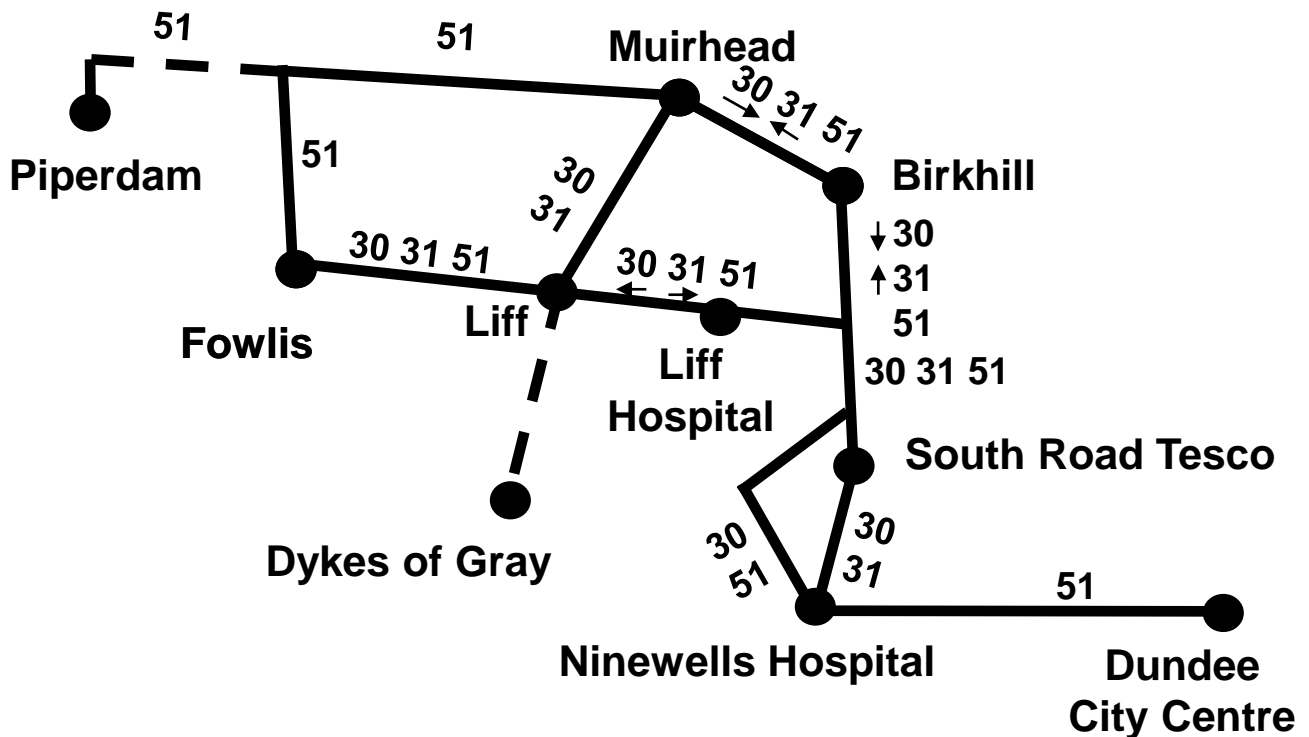

Services 30, 31 & 51

(includes summaries of services from Liff Village and Birkhill)

Dundee City Centre – Ninewells Hospital – South Road – Liff – Fowlis – Piperdam – Birkhill – South Road – Ninewells Hospital – Dundee City Centre

From 30 May 2022

traveline
public transport info
0871 200 22 33

PASSENGER INFORMATION

This leaflet shows details of the following local bus services, effective from July 2018.

Service 30:	Ninewells Hospital – South Road – Liff Hospital – Liff – Fowlis – Liff – Birkhill – South Road – Ninewells Hospital	Mon-Sat
Service 31:	Ninewells Hospital – South Road – Birkhill – Liff – Fowlis – Liff – Liff Hospital – South Road – Ninewells Hospital	Mon-Sat
Service 51:	Dundee City Centre – Ninewells Hospital – Liff Hospital – Liff – Fowlis – Piperdam (Sundays only)	Daily

Code: A Bus operates as Service 51 between Dundee Whitehall Street and Ninewells Hospital

Dundee City Centre and Ninewells to/from Liff, Fowlis, Piperdam and Birkhill

Service 51

Sundays

Service Number:	51	51	51	51
Dundee Whitehall Street 1	12:30	14:00	15:30	17:15
Dundee Milnbank Road	12:35	14:05	15:35	17:20
Ninewells Hospital Stance A	12:42	14:12	15:42	17:27
Tesco South Road	12:46	14:16	15:46	17:31
Asda Myrekirk Road	12:49	14:19	15:49	17:34
Liff Hospital	--	14:22	--	17:37
Liff Church Road at Kirk	--	14:25	--	17:40
Fowlis Village Green	--	14:28	--	17:43
Birkhill opp Post Box Road	12:53	--	15:53	--
Muirhead Edward Place	12:54	--	15:54	--
Piperdam Piperdam Drive	13:05	14:36	16:05	17:51
Fowlis Village Green	13:13	--	16:13	--
Muirhead Edward Place	--	14:43	--	17:58
Birkhill Inn	--	14:44	--	17:59
Liff Church Road opp Kirk	13:16	--	16:16	--
Liff Hospital	13:19	--	16:19	--
Asda Myrekirk Road	13:22	14:48	16:22	18:03
Tesco South Road	13:25	14:51	16:25	18:06
Ninewells Hospital Stance A	13:29	14:55	16:29	18:10
Dundee Milnbank Road	13:36	15:02	16:36	18:17
Dundee High Street 1	13:41	15:07	16:41	18:23