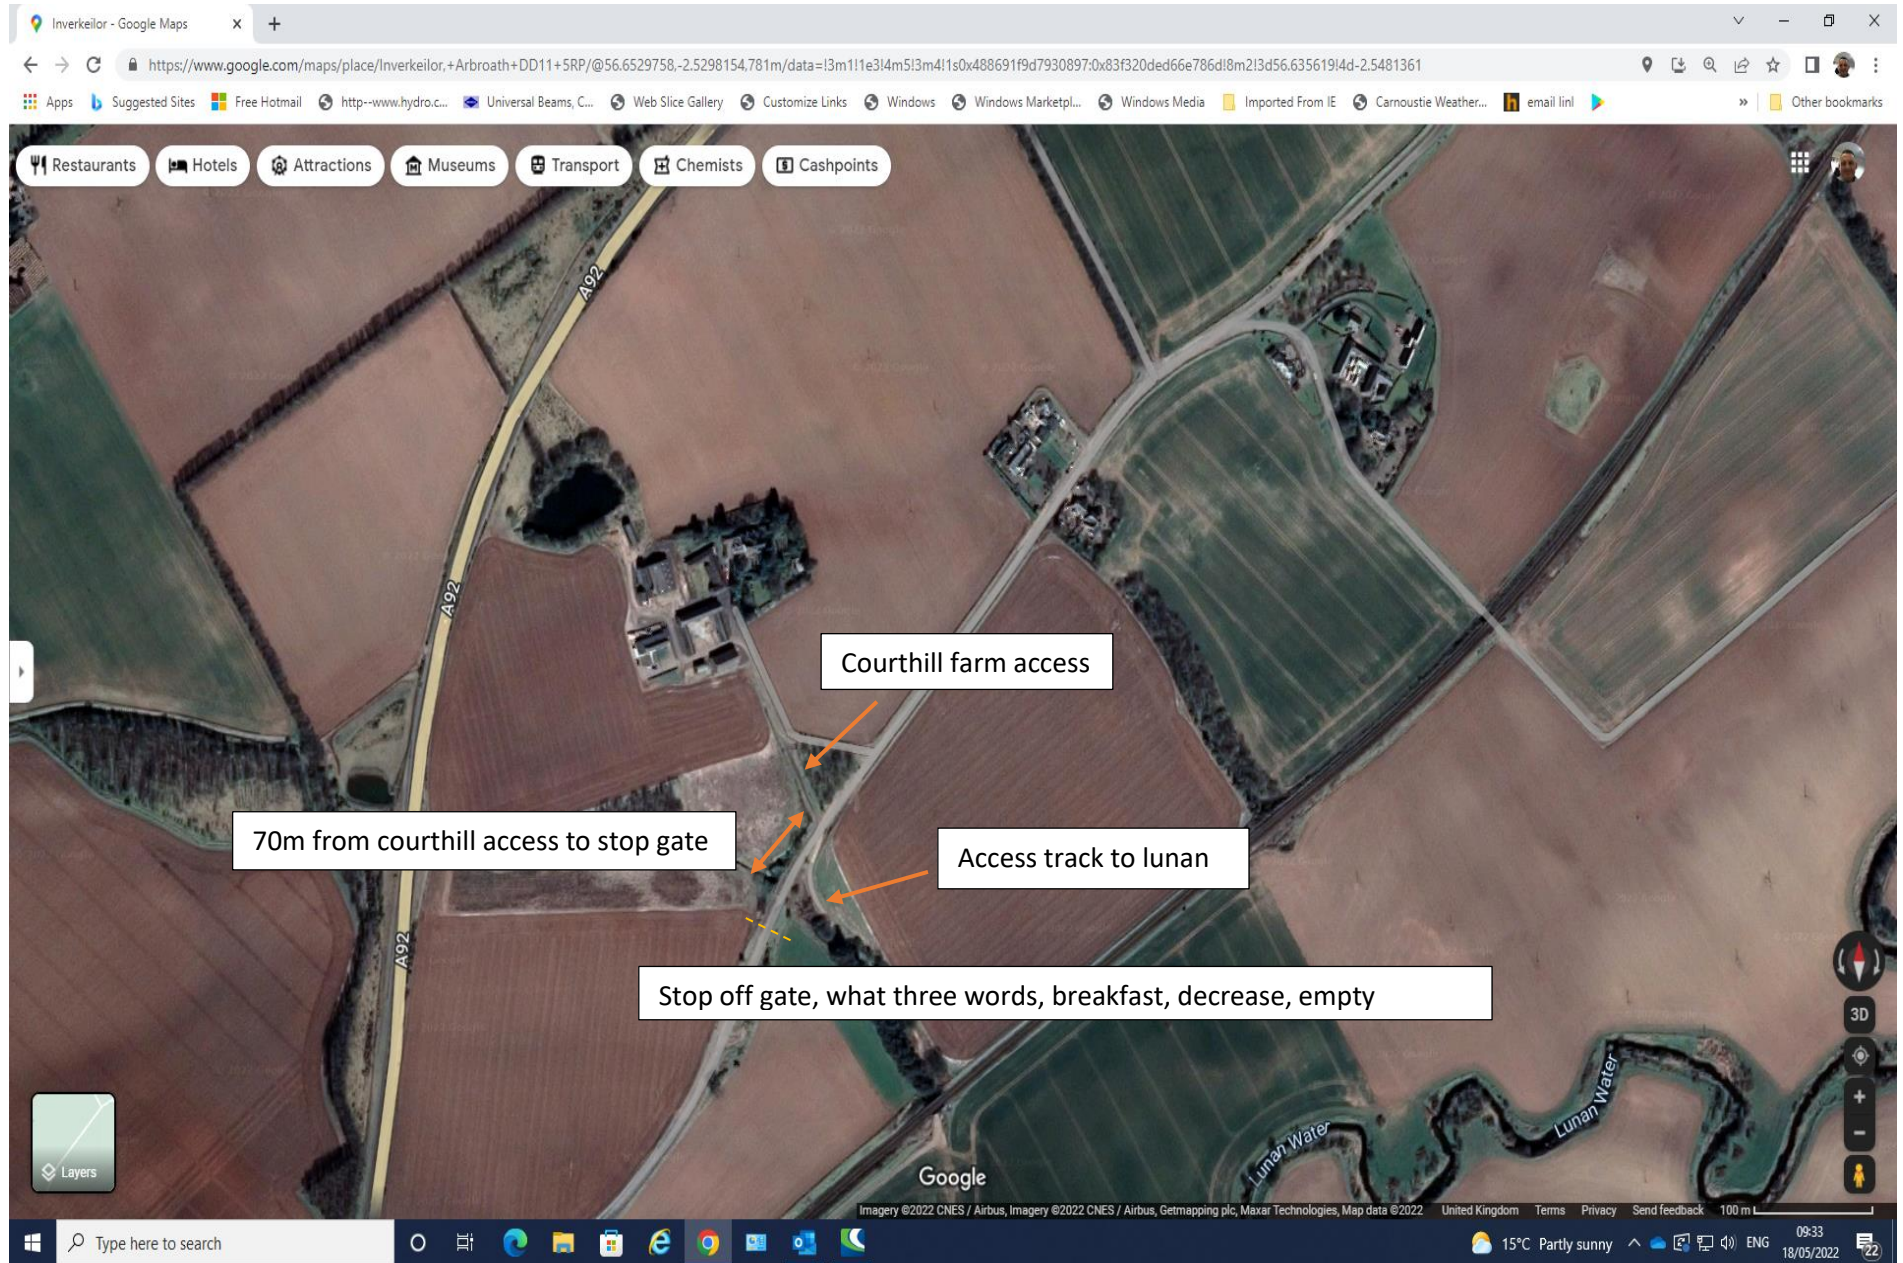

layout-Old A92

layout-Old A92

The image is a screenshot of a Google Maps browser window. The browser's address bar shows the URL: <https://www.google.com/maps/place/A92/@56.6521847,-2.5315375,323m/data=!3m1!1e3!4m5!3m4!1s0x48841e8687d8d841:0x88dc0143653e2663!8m2!3d56.6348528!4d-2.5506949>. The map displays an aerial view of a road junction. A white box labeled "Proposed layout" is positioned over a road intersection. An orange arrow points to a specific spot on the road, with a white box labeled "New stop off point" next to it. To the right of this, another white box contains the text "What three words, revisit. Kickbacks. hung". The map interface includes a top navigation bar with categories like "Restaurants", "Hotels", "Attractions", "Transport", "Parking", "Chemists", and "Cashpoints". The bottom of the screen shows the Windows taskbar with various application icons and system information such as "16°C Mostly sunny" and the date "18/05/2022".