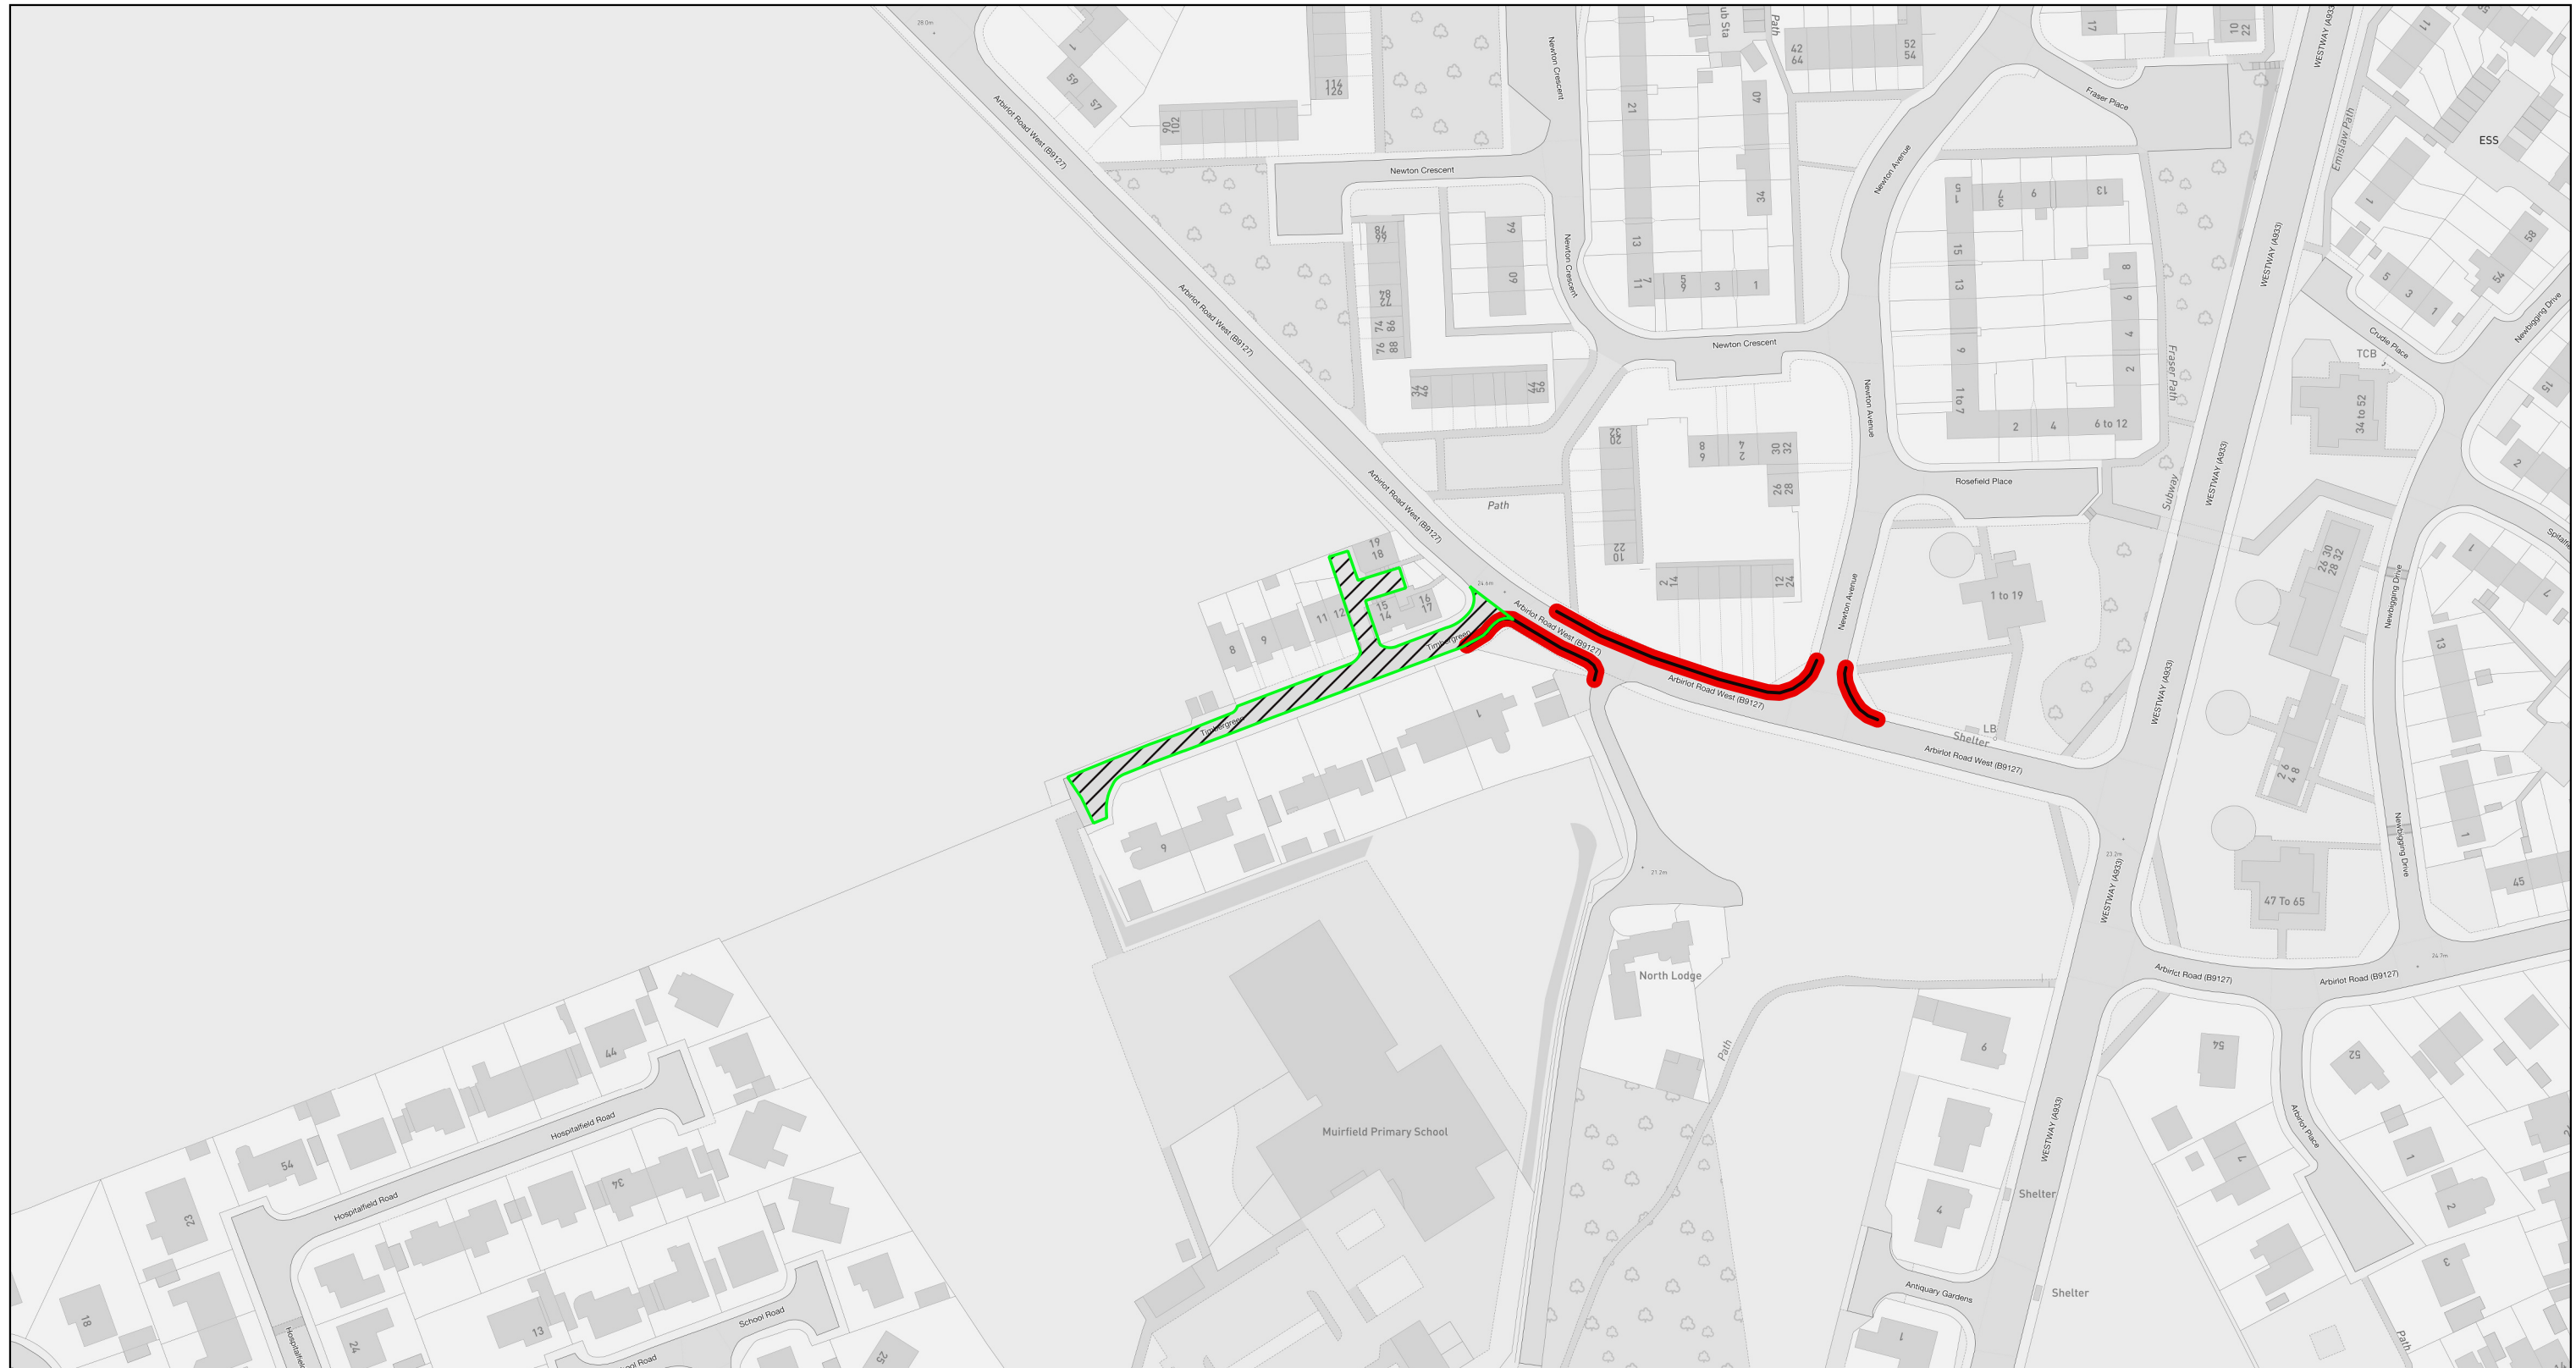

# The Angus Council (School Friendly Zones) (Traffic Management) Order 202x

**Location : Muirfield Primary School,  
Arbroath**

**Scale 1: 1500**

**Effective date :**

## LEGEND

-  Prohibition of driving - ( school friendly zone)
-  No waiting at any time/No loading at any time

© Crown copyright and database rights 2022 Ordnance Survey 100023404. You are permitted to use this data solely to enable you to respond to, or interact with, the organisation that provided you with the data. You are not permitted to copy, sub-licence, distribute or sell any of this data to third parties in any form.