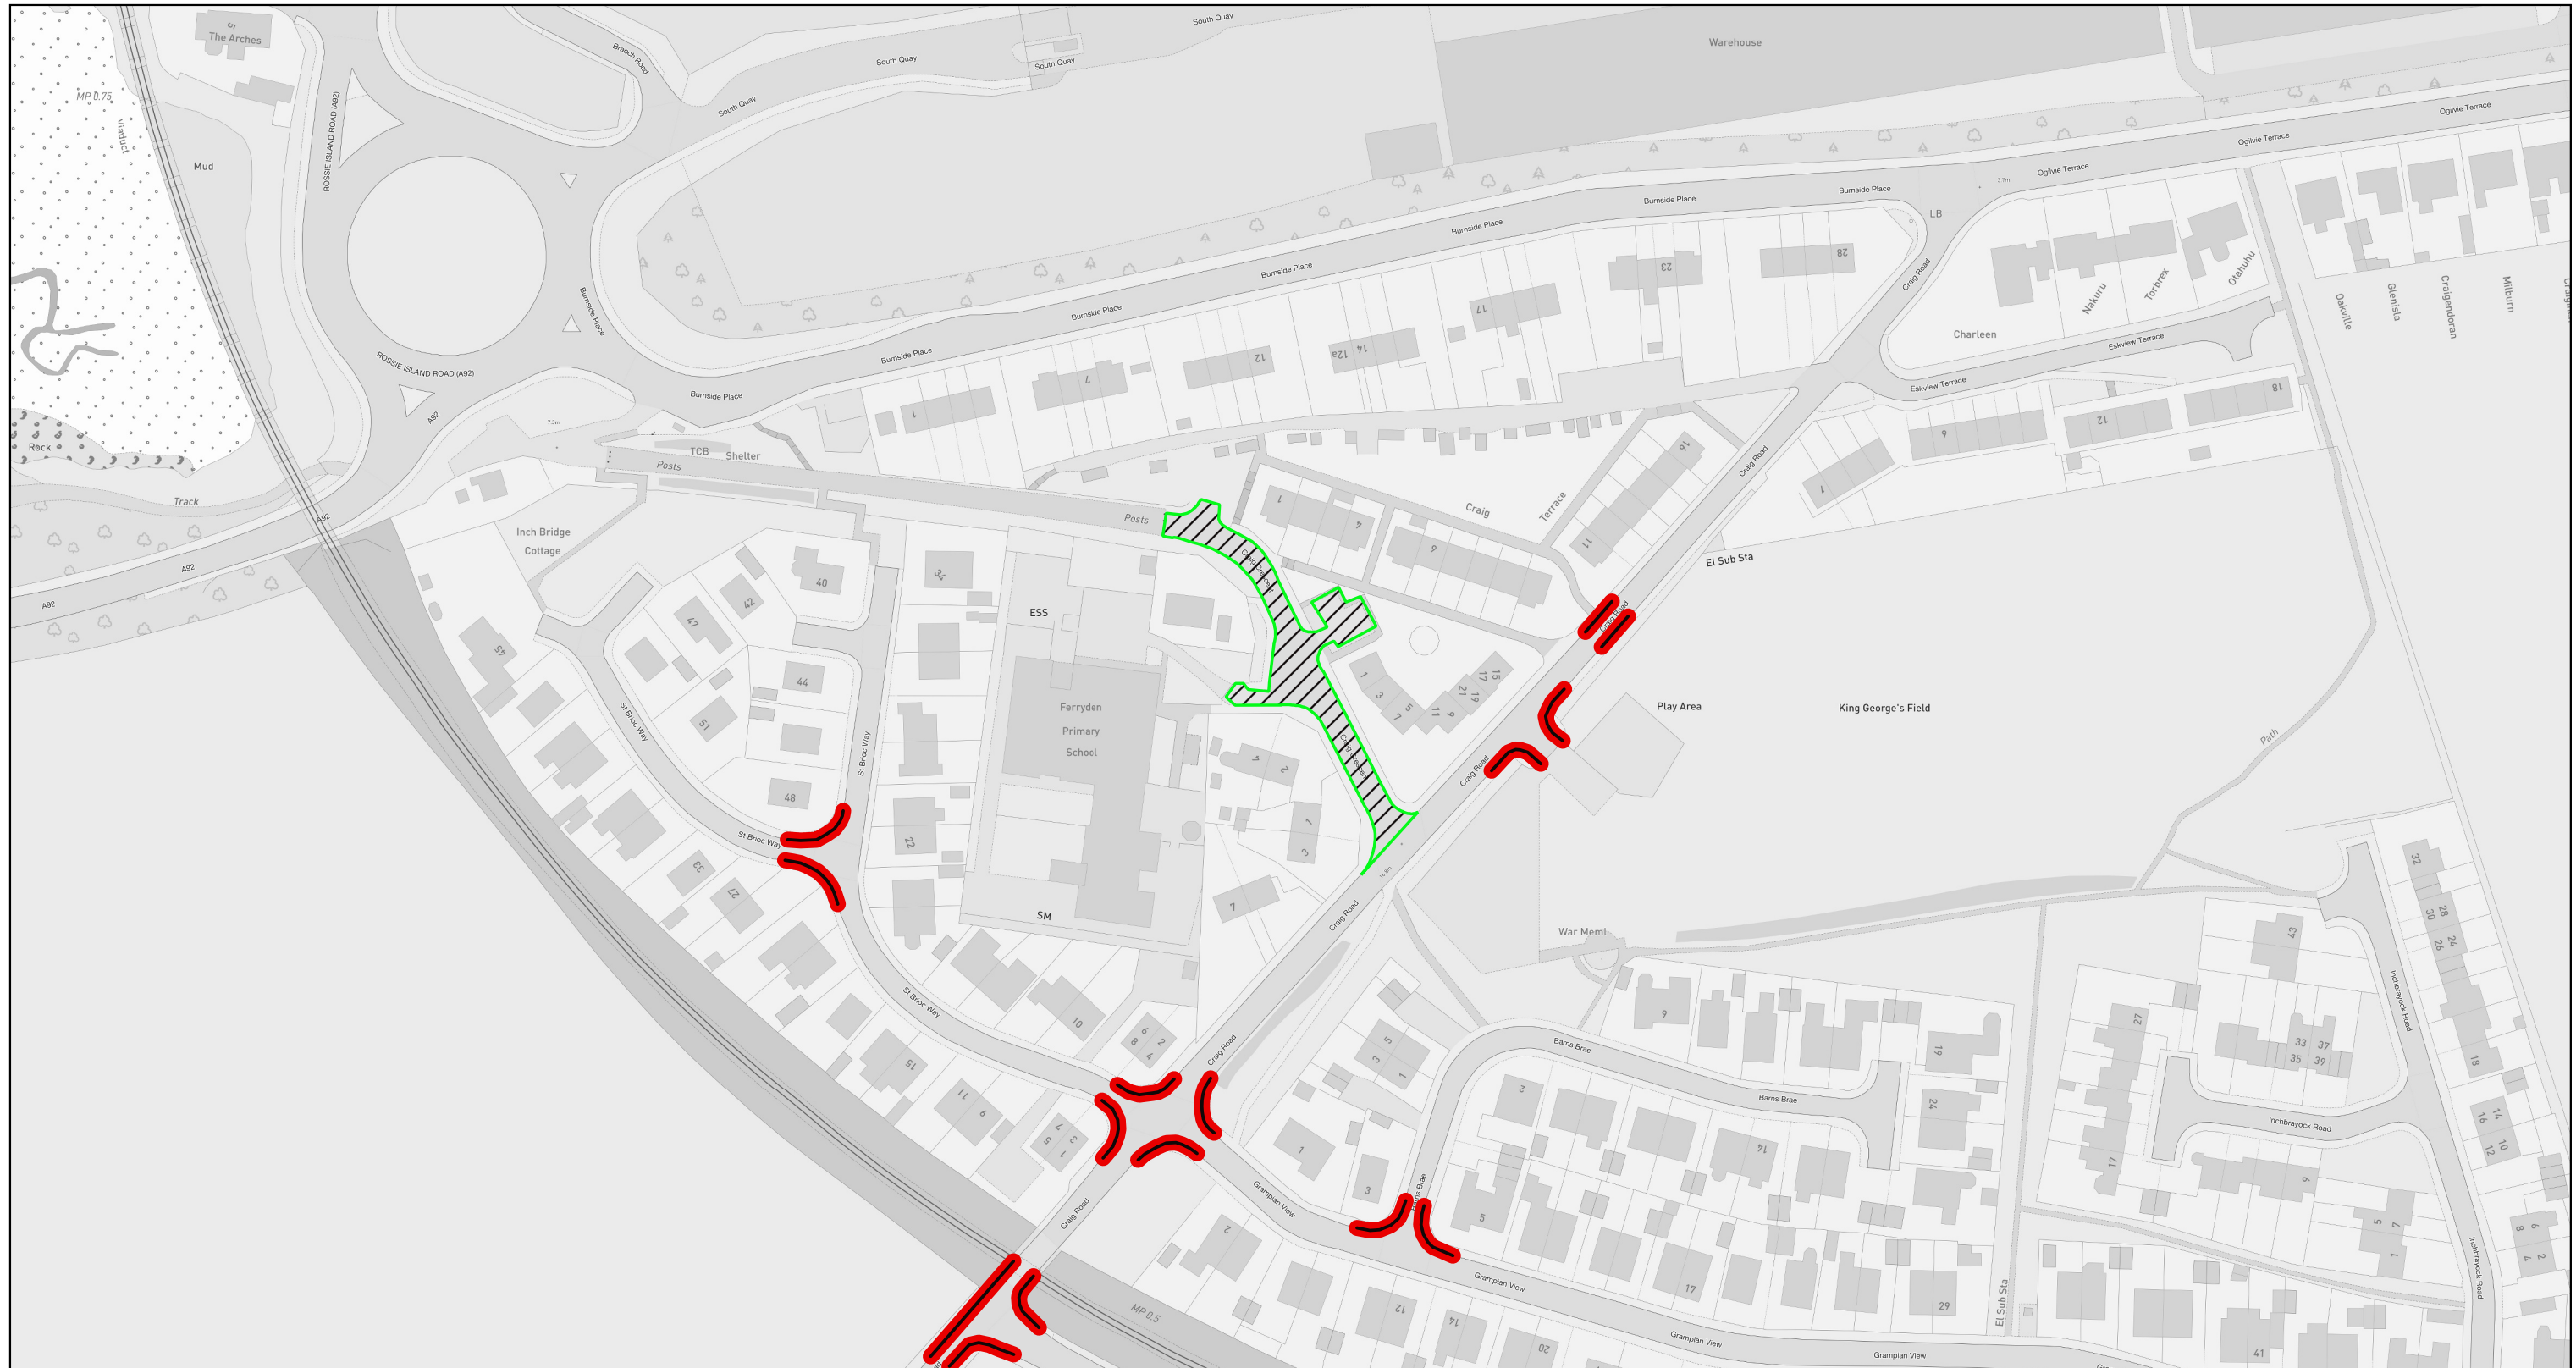

# The Angus Council (School Friendly Zones) (Traffic Management) Order 202x

**Location : Ferryden Primary School, Ferryden, Montrose**

**Scale 1: 1500**

**Effective date :**

## LEGEND

-  Prohibition of driving - ( school friendly zone)
-  No waiting at any time/No loading at any time

© Crown copyright and database rights 2022 Ordnance Survey 100023404. You are permitted to use this data solely to enable you to respond to, or interact with, the organisation that provided you with the data. You are not permitted to copy, sub-licence, distribute or sell any of this data to third parties in any form.