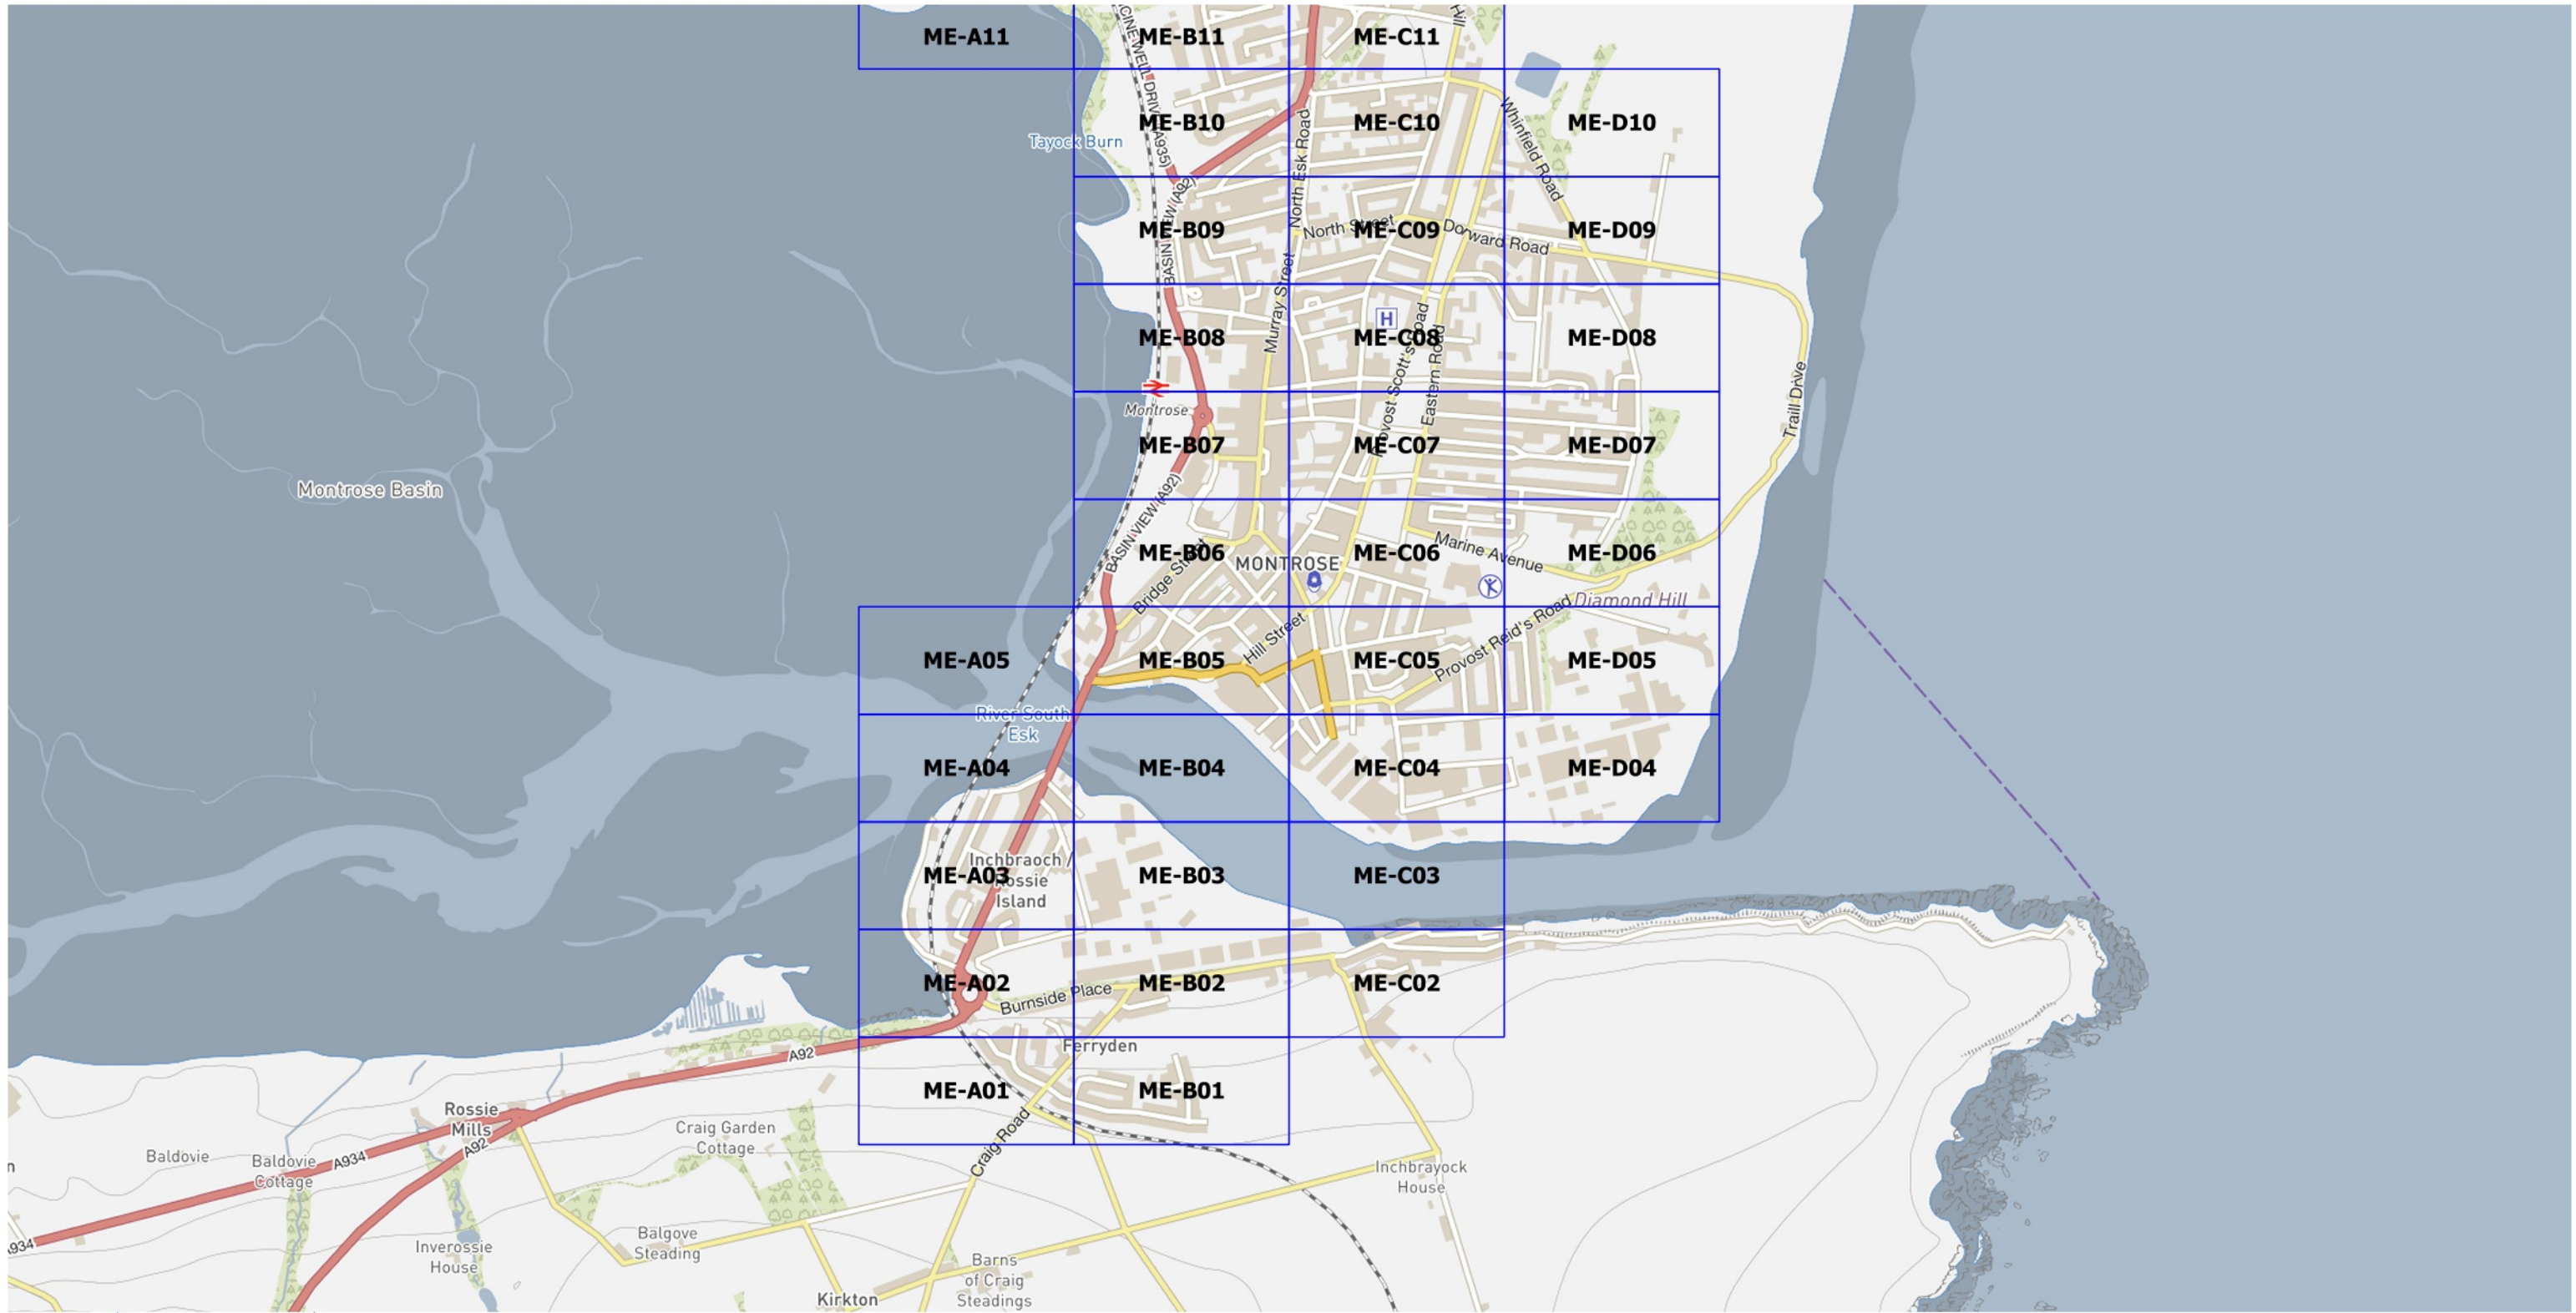

Schedule 1a

Montrose South & Ferryden Plan Index