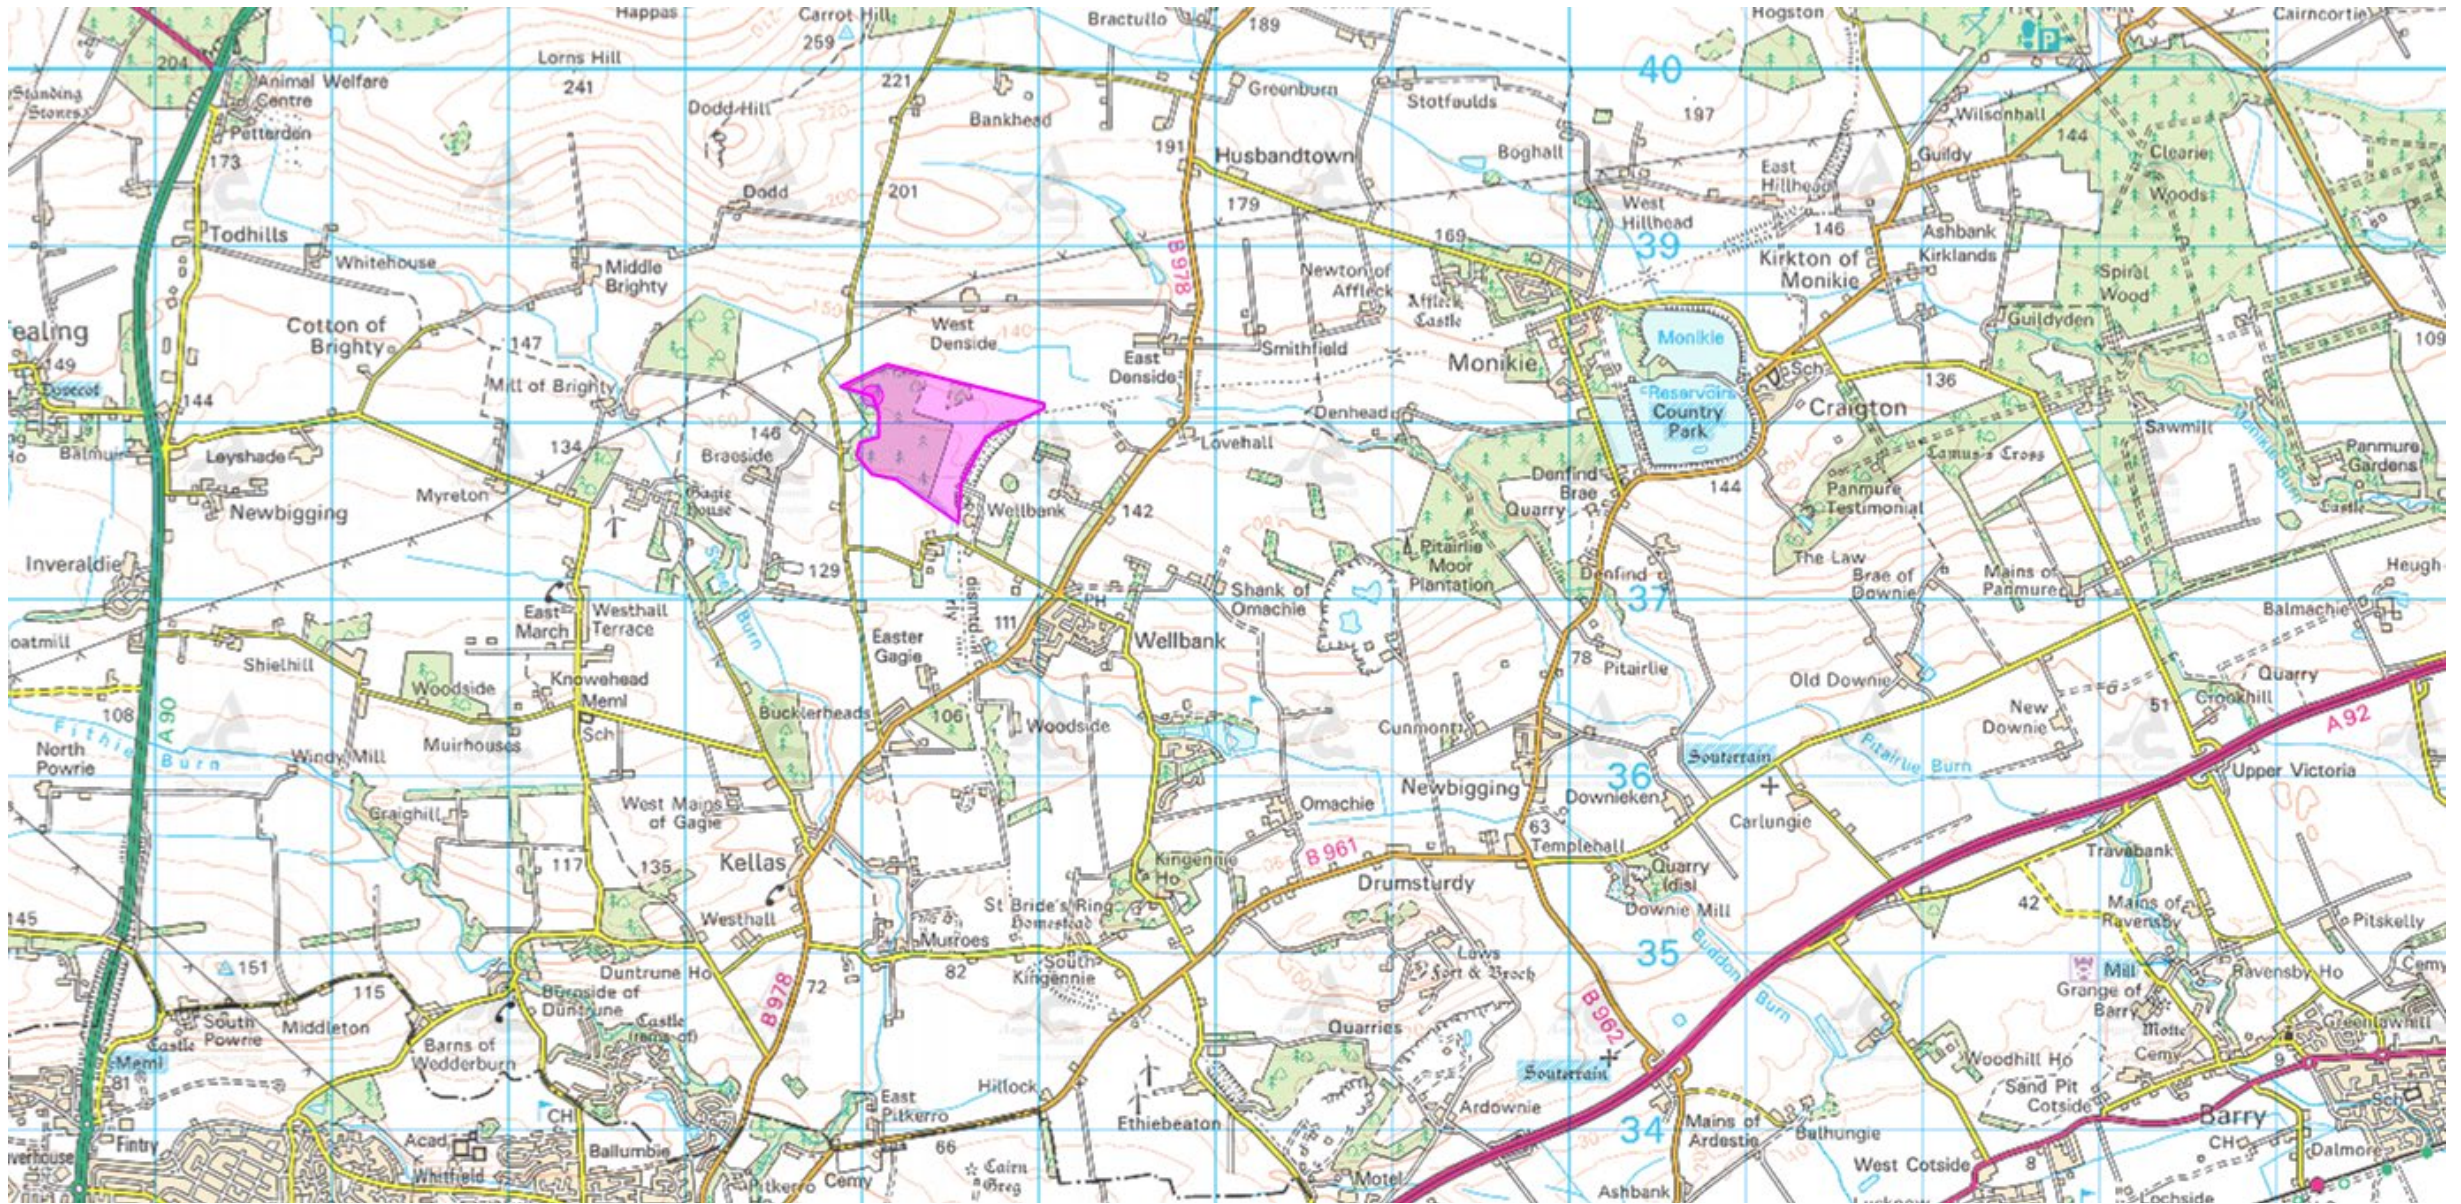

Item 9

Proposal of application notice: 22/00508/PAN

Land at Wellbank Farm, Wellbank

Key

Site Boundary

greentech

Challenge House, Sherwood Drive
Milton Keynes, MK3 8DP

Scale: 1:10,00 @ A3
© Crown copyright 2021. All rights reserved.
Licence number 0100031673

Rev	Date	By	Chk	App
Rev2	Nov 2021	JS	YO	JS

Site Location

Wellbank Solar Farm