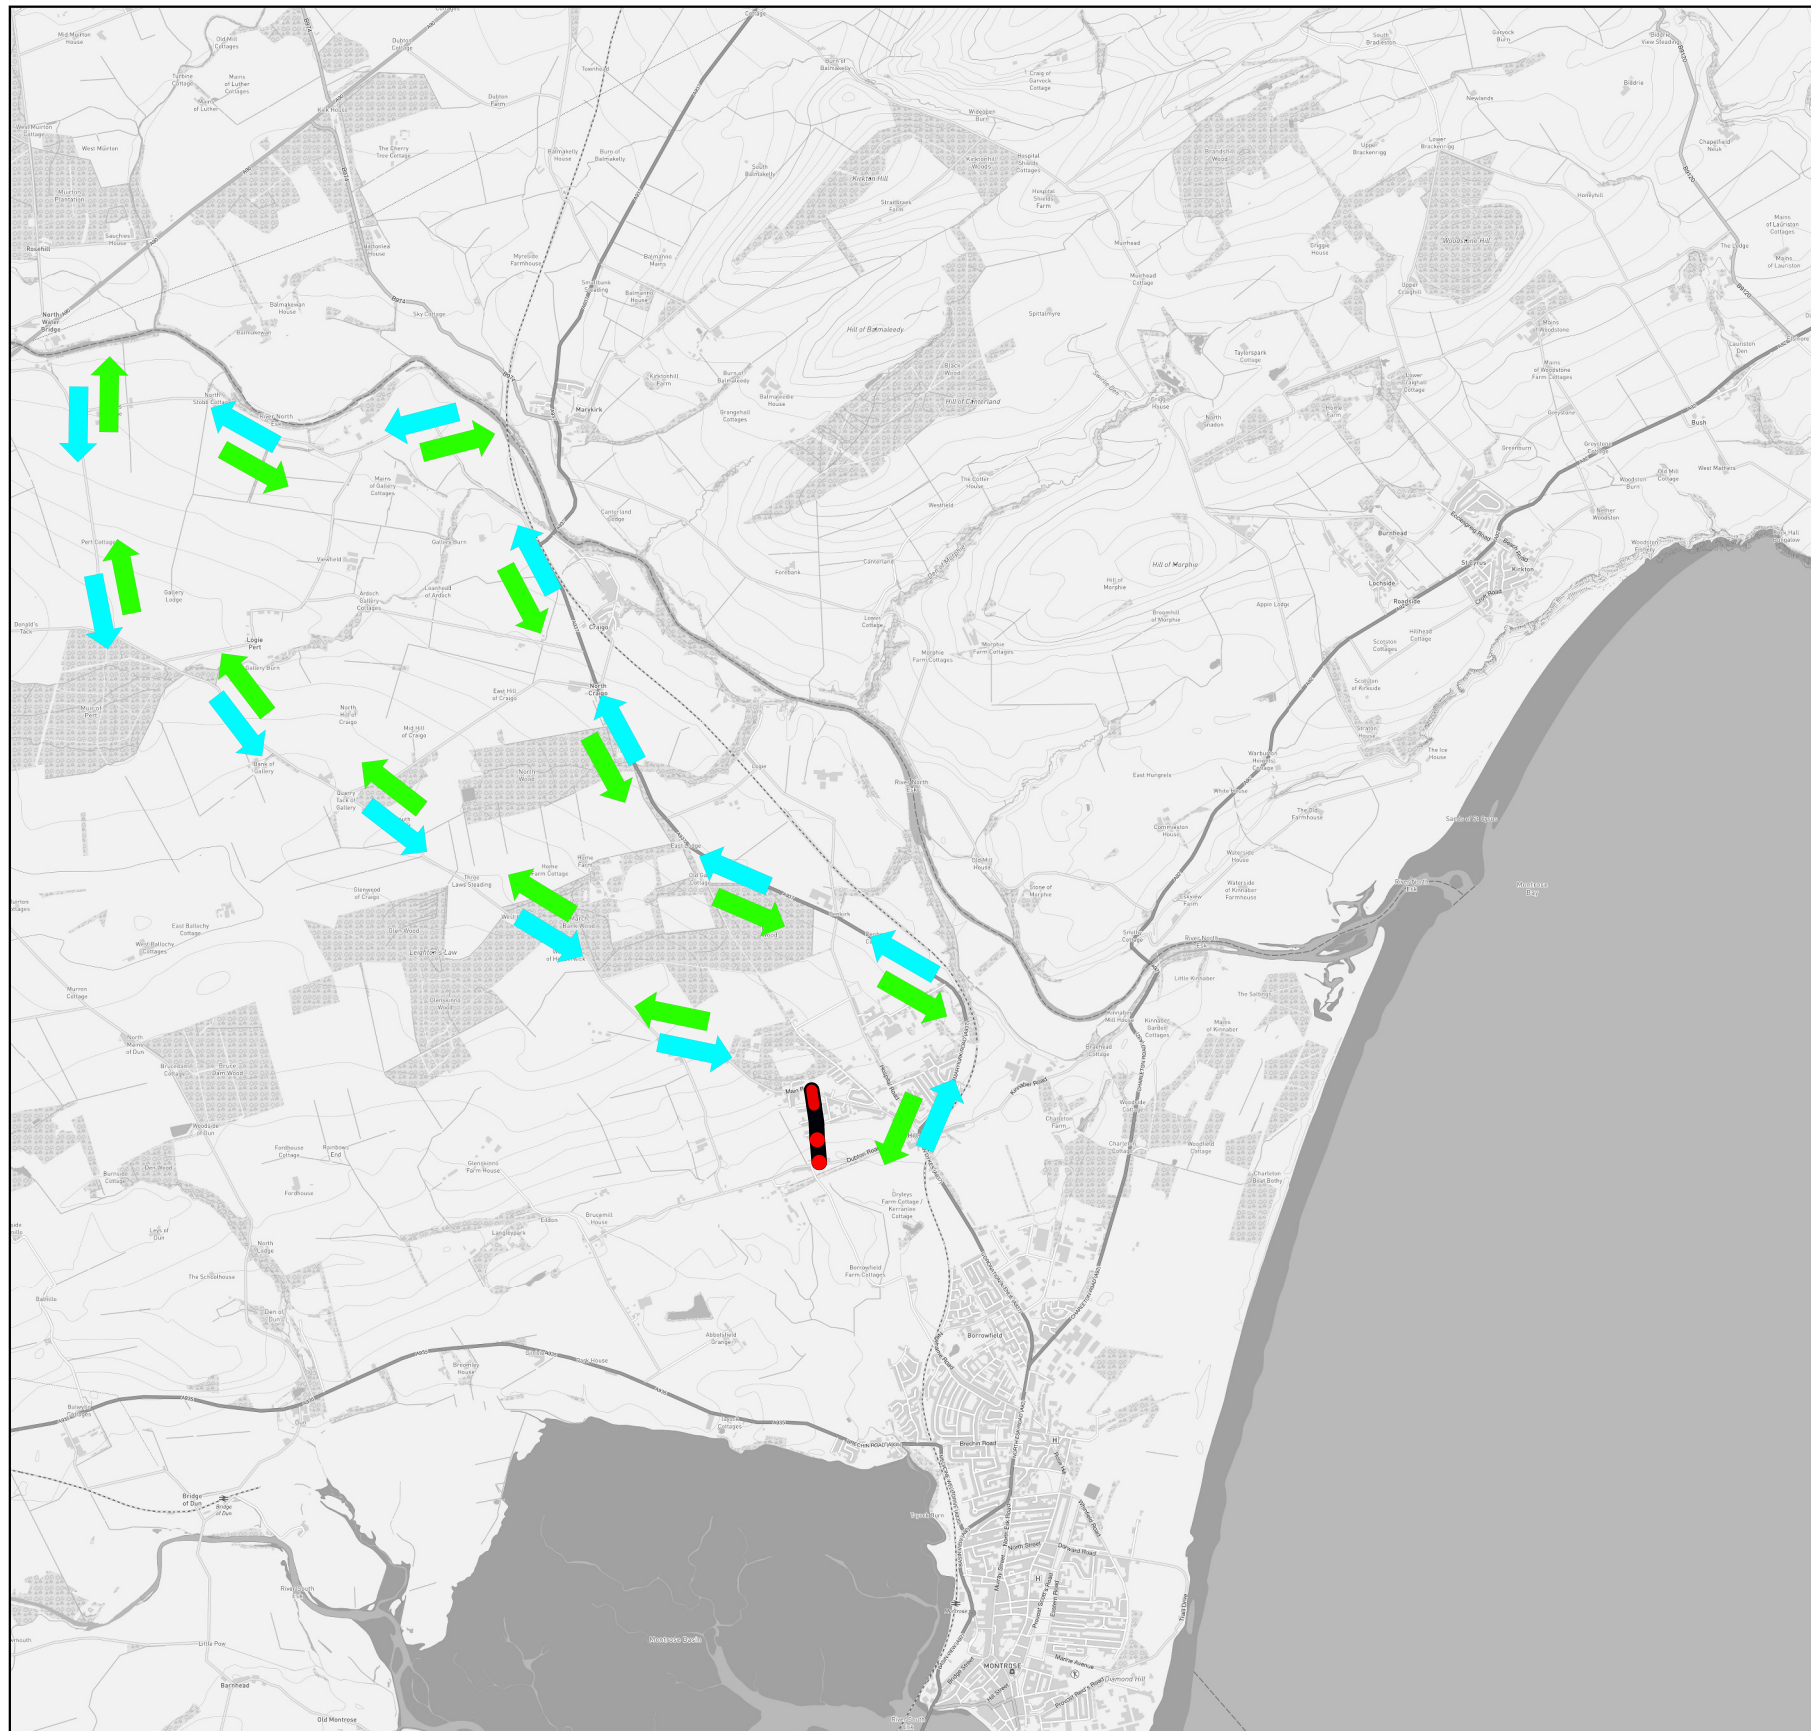

THE ANGUS COUNCIL (U100 BRIGTON OF RUTHVEN) (TEMPORARY PROHIBITION OF DRIVING) ORDER 2020

Scale: 1:50,000

Scale: 1:2000

Legend

 Road closed phase 1

 Road closed phase 2

 Road closed phase 3

 Diversion