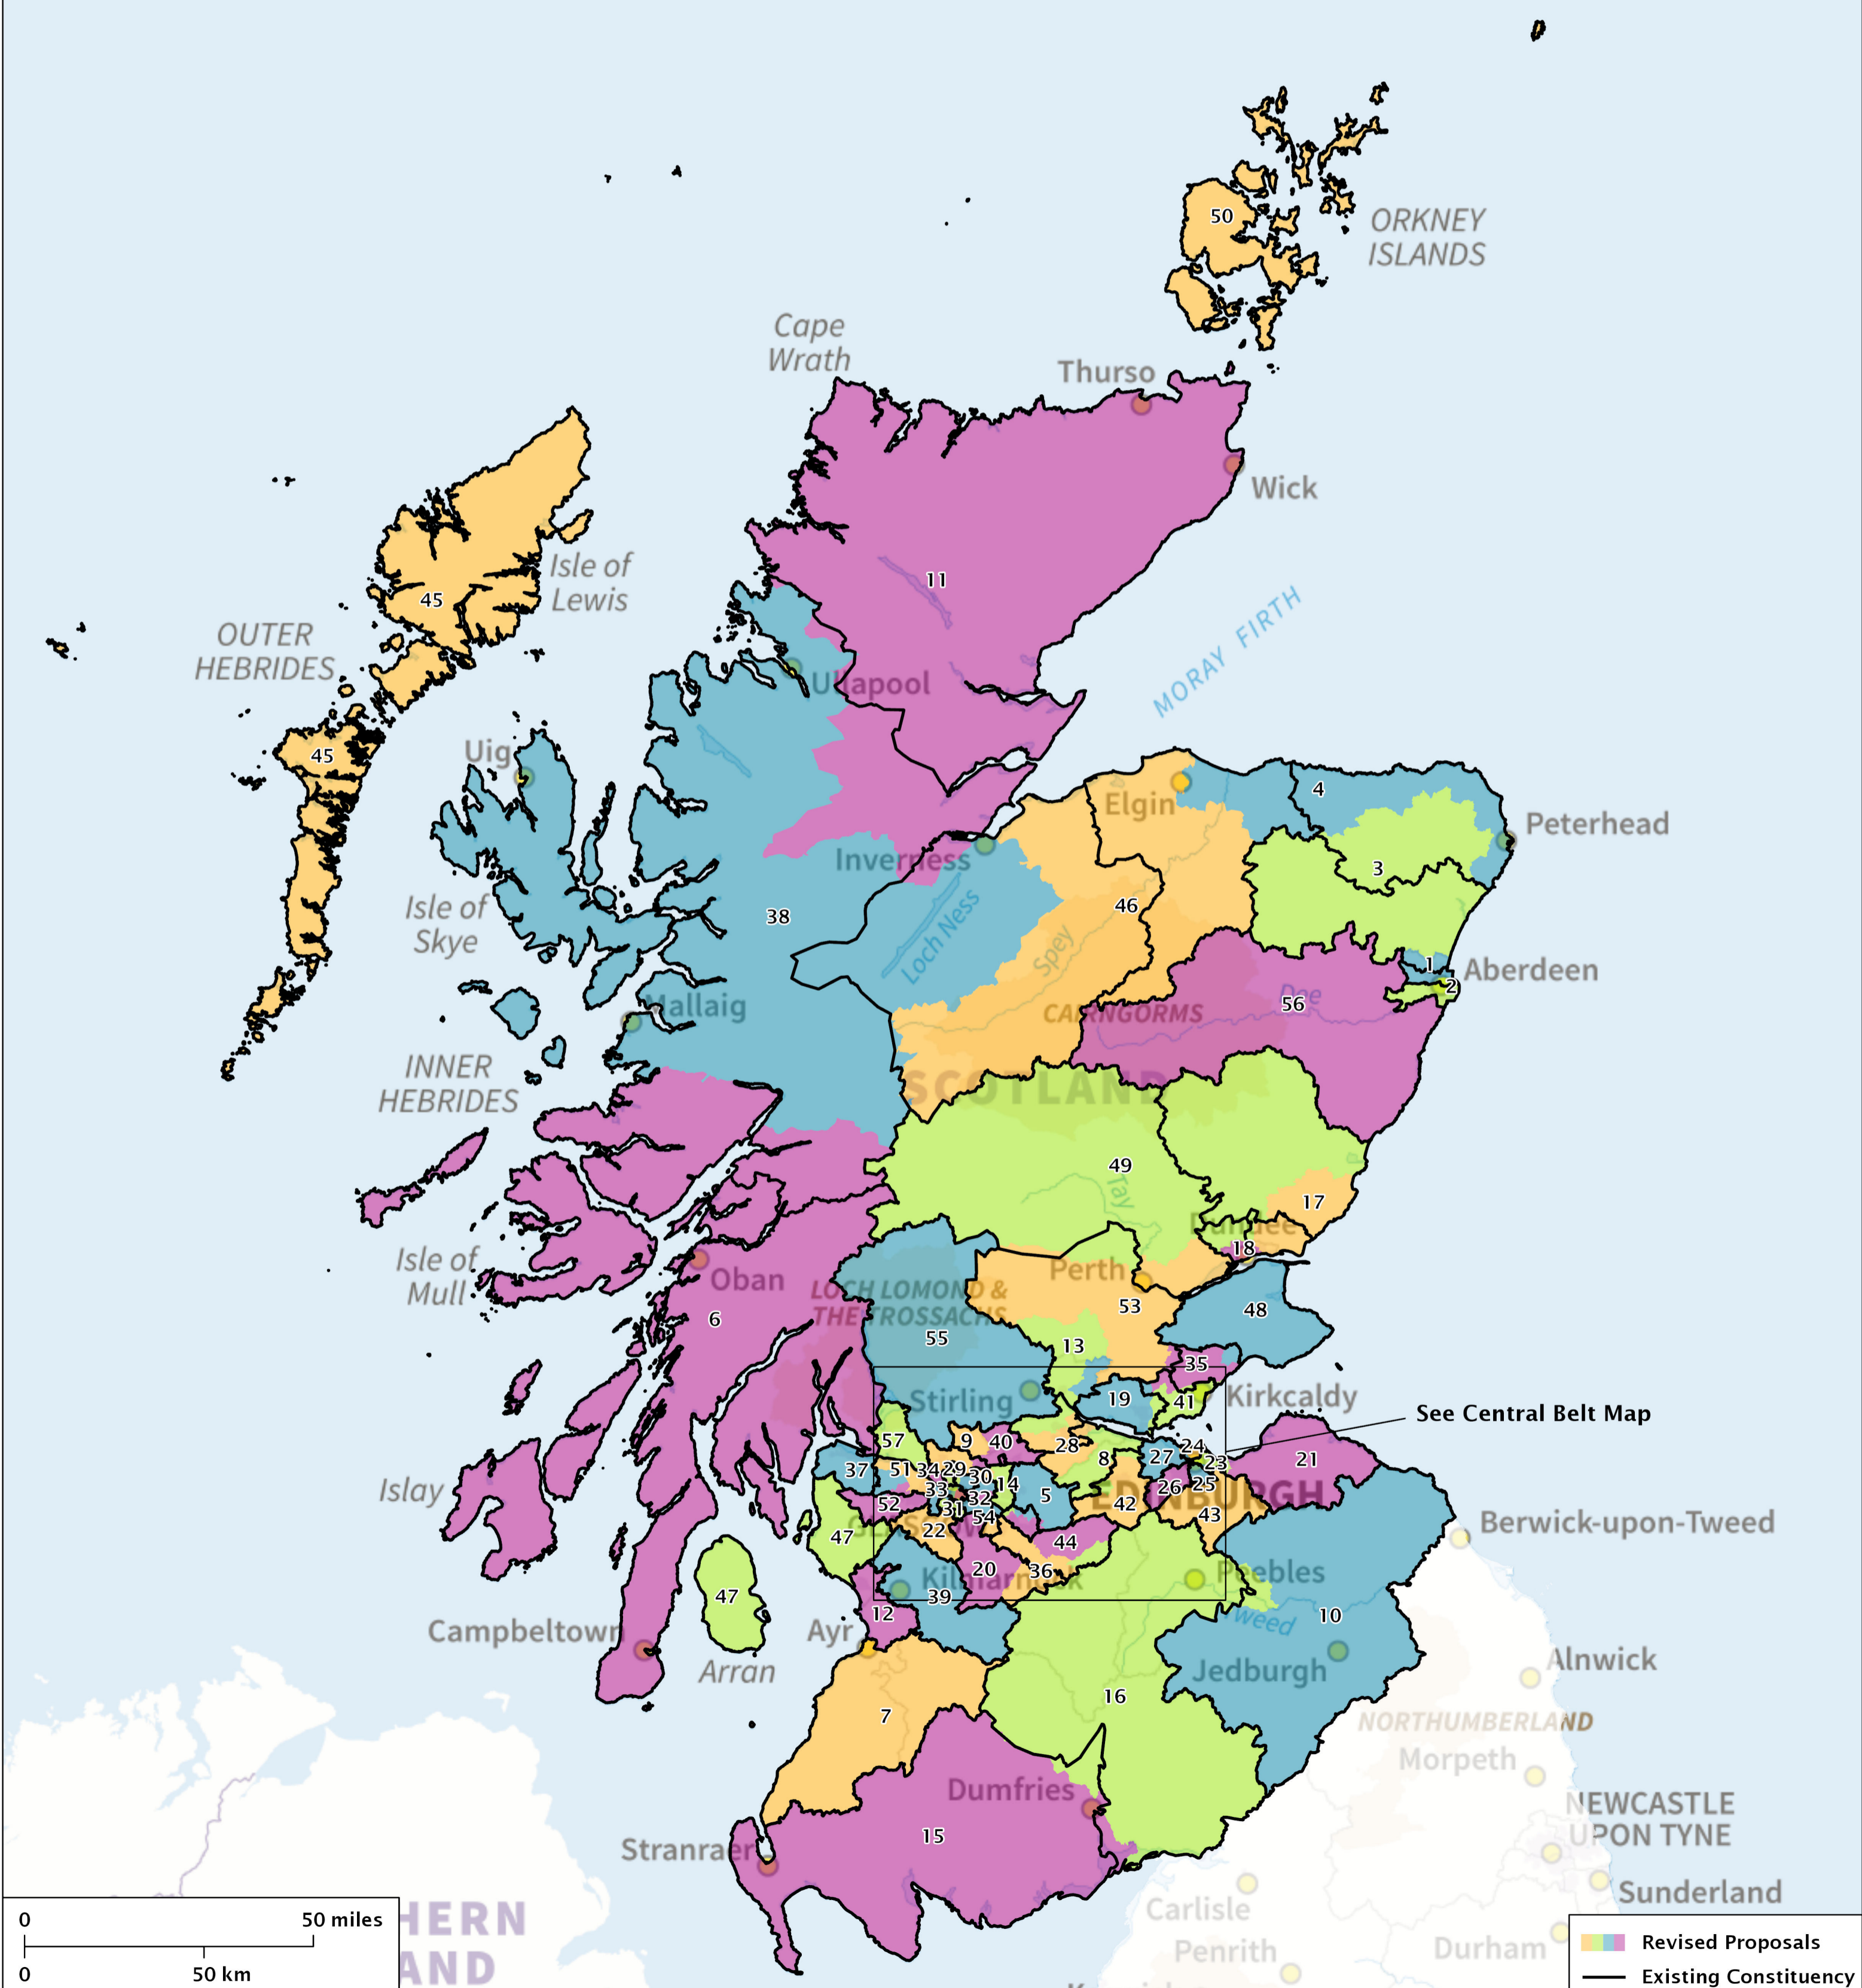

Proposed Constituency Name	Electorate		Proposed Constituency Name	Electorate		Proposed Constituency Name	Electorate
1	Aberdeen North	76,895	20	East Kilbride and Strathaven	75,161	39	Kilmarnock and Loudoun	74,801
2	Aberdeen South	76,560	21	East Lothian and Lammermuirs	71,287	40	Kilsyth Hills and Cumbernauld	74,483
3	Aberdeenshire Central	76,897	22	East Renfrewshire	72,959	41	Kirkcaldy and Cowdenbeath	69,800
4	Aberdeenshire North and Moray East	69,802	23	Edinburgh East	75,705	42	Livingston	75,454
5	Airdrie	72,795	24	Edinburgh North and Leith	76,770	43	Midlothian	71,210
6	Argyll, Bute and South Lochaber	71,707	25	Edinburgh South	70,980	44	Motherwell and Clydesdale North	69,943
7	Ayr, Carrick and Cumnock	72,057	26	Edinburgh South West	73,315	45	<i>Na h-Eileanan an Iar</i>	21,177
8	Bathgate and Linlithgow	71,650	27	Edinburgh West	76,723	46	Nairn, Strathspey and Moray West	76,914
9	Bearsden and Campsie Fells	71,195	28	Falkirk	76,734	47	North Ayrshire and Arran	73,588
10	Berwickshire, Roxburgh and Selkirk	73,779	29	Glasgow North	73,210	48	North East Fife	70,452
11	Caithness, Sutherland and Easter Ross	72,632	30	Glasgow North East	75,236	49	North Tayside	77,006
12	Central Ayrshire	69,779	31	Glasgow South	71,244	50	<i>Orkney and Shetland</i>	34,824
13	Clackmannanshire and Forth Valley	77,046	32	Glasgow South East	69,748	51	Paisley and Renfrewshire North	69,899
14	Coatbridge and Bellshill	72,507	33	Glasgow South West	70,531	52	Paisley and Renfrewshire South	69,797
15	Dumfries and Galloway	76,863	34	Glasgow West	72,499	53	Perth and Loch Leven	76,323
16	Dumfriesshire, Clydesdale and Tweeddale	71,646	35	Glenrothes	70,004	54	Rutherglen	71,612
17	Dundee East and Arbroath	76,810	36	Hamilton and Clyde Valley	74,577	55	Stirling	70,085
18	Dundee West	75,298	37	Inverclyde and Renfrewshire West	70,476	56	West Aberdeenshire and Kincardine	73,634
19	Dunfermline and East Ochils	71,456	38	Inverness-shire and Wester Ross	73,791	57	West Dunbartonshire	70,286