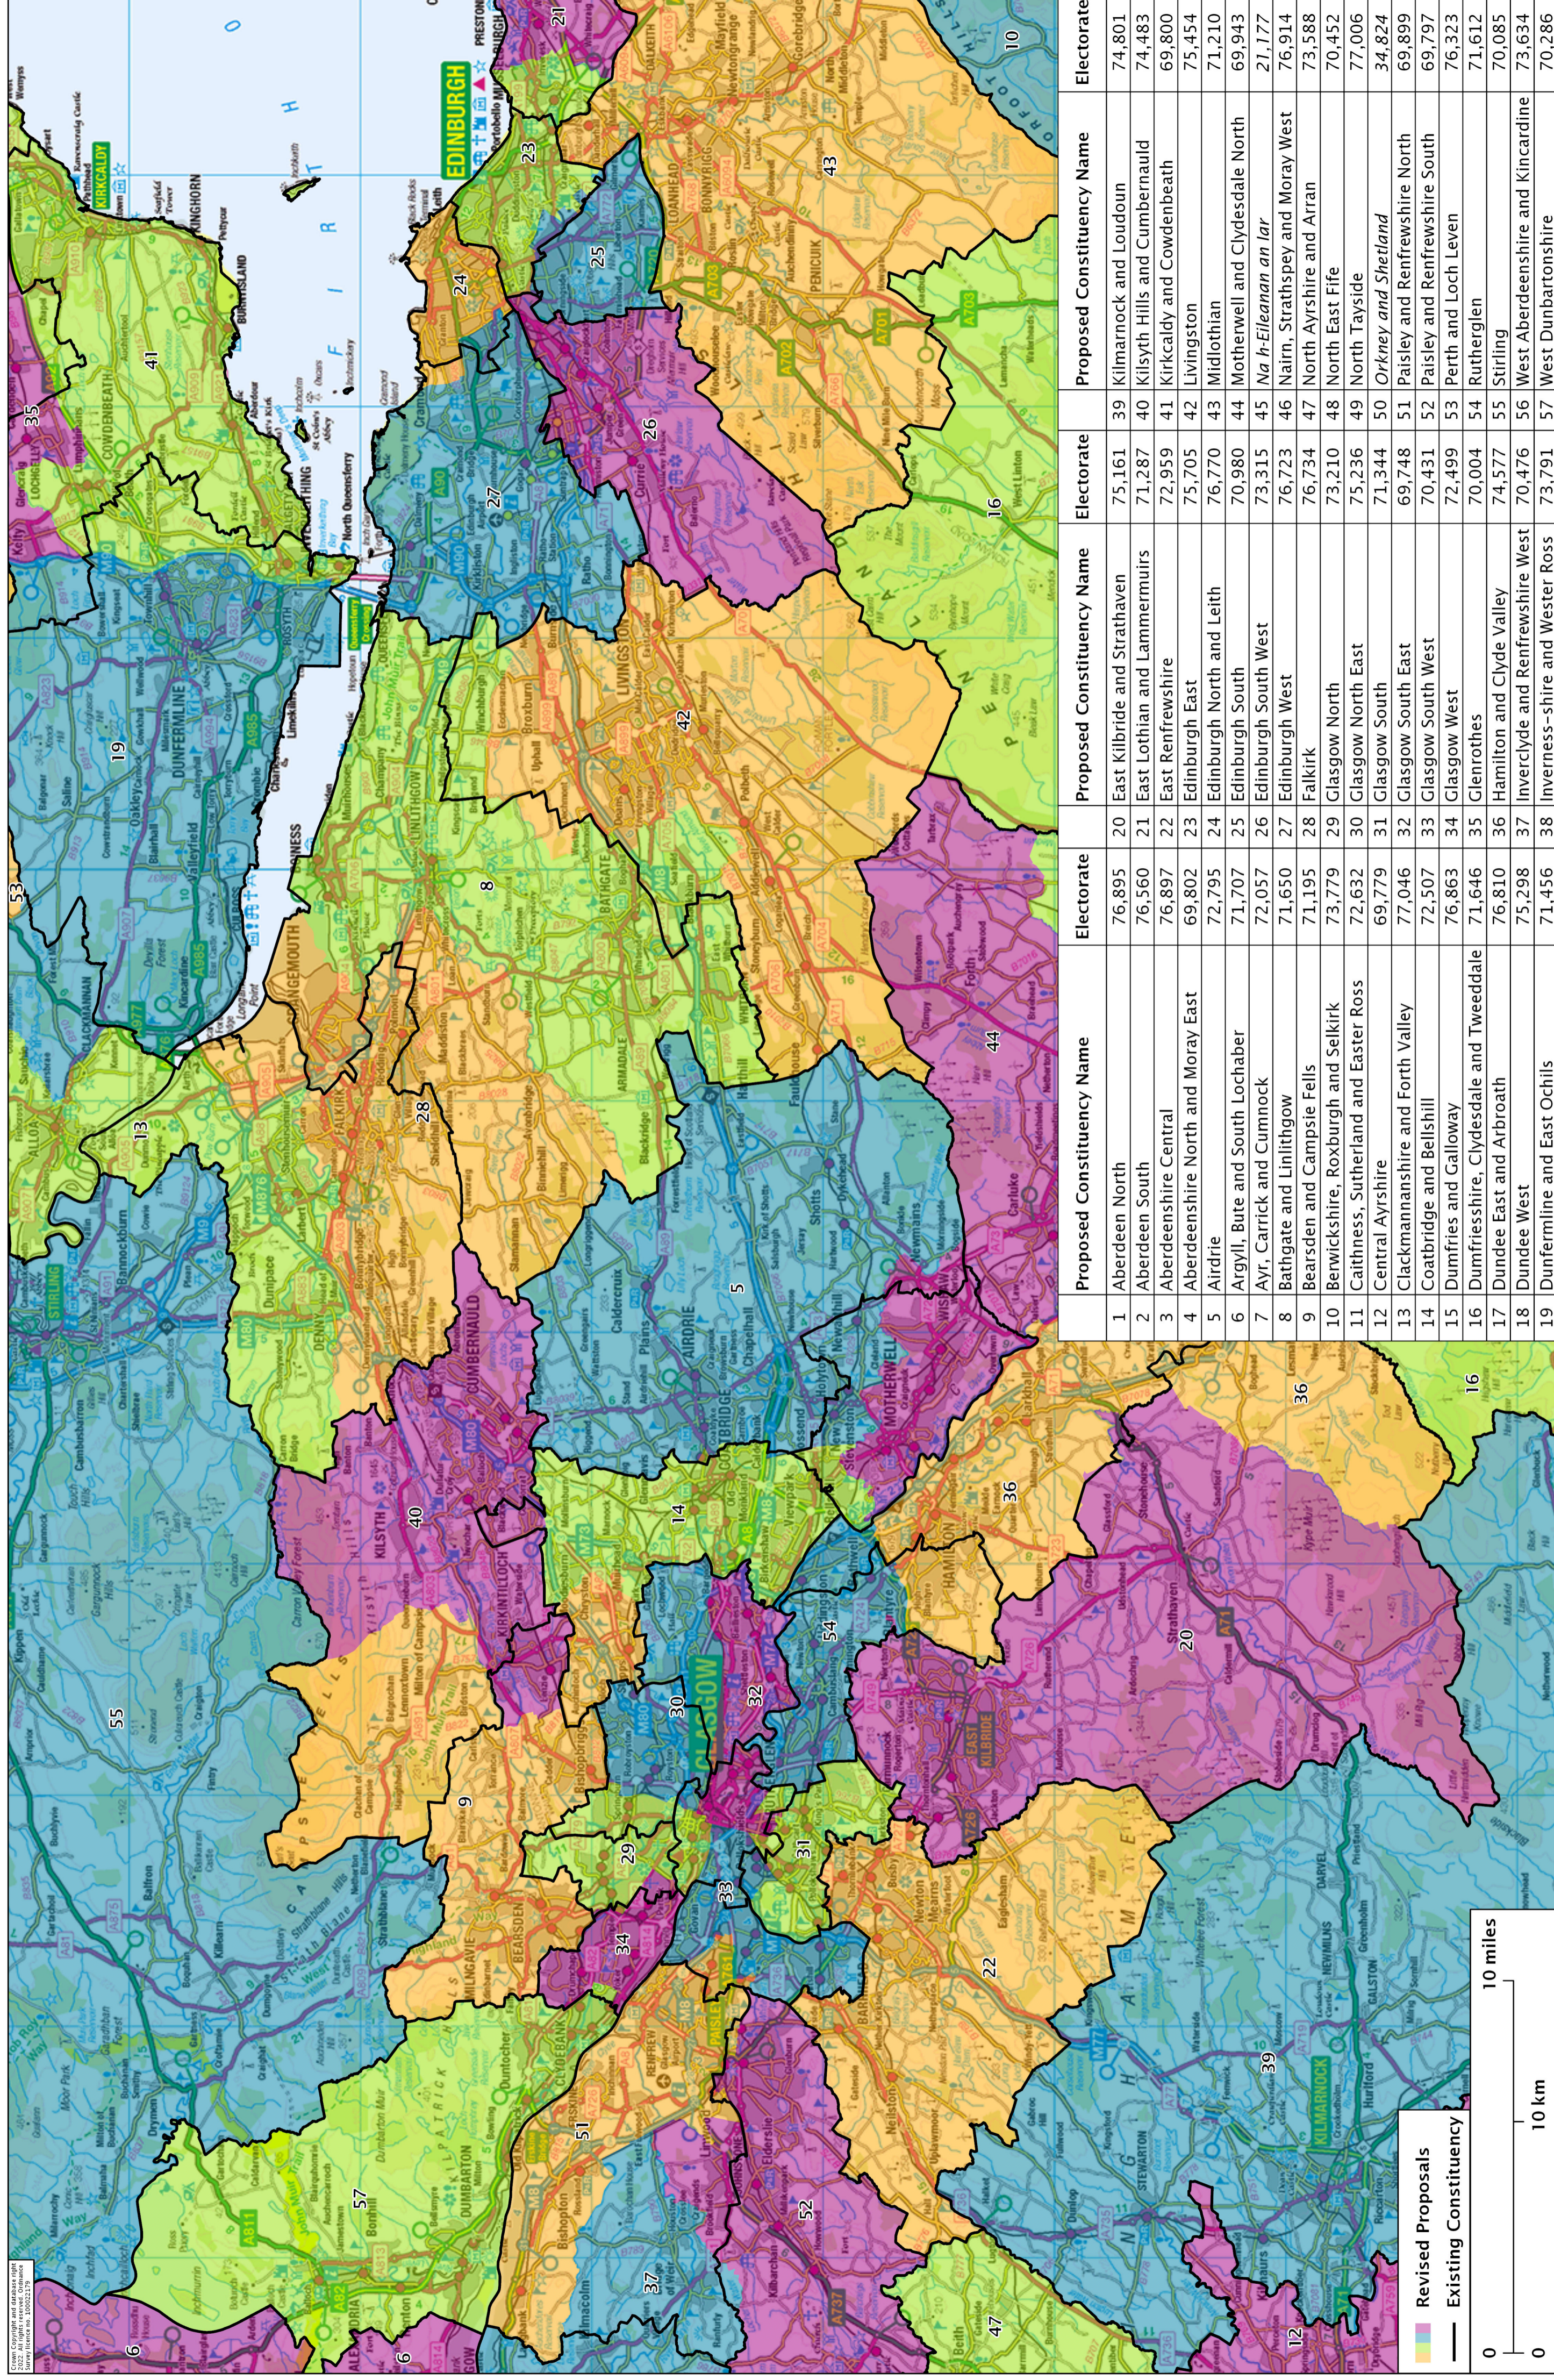

Public Consultation 2023 Review of UK Parliament Constituencies Revised Proposals - Central Belt

Proposed Constituency Name	Electorate	Proposed Constituency Name	Electorate	Proposed Constituency Name	Electorate
1 Aberdeen North	76,895	20 East Kilbride and Strathaven	75,161	39 Kilmarnock and Loudoun	74,801
2 Aberdeen South	76,560	21 East Lothian and Lammermuirs	71,287	40 Kilsyth Hills and Cumbernauld	74,483
3 Aberdeenshire Central	76,897	22 East Renfrewshire	72,959	41 Kirkcaldy and Cowdenbeath	69,800
4 Aberdeenshire North and Moray East	69,802	23 Edinburgh East	75,705	42 Livingston	75,454
5 Airdrie	72,795	24 Edinburgh North and Leith	76,770	43 Midlothian	71,210
6 Argyll, Bute and South Lochaber	71,905	25 Edinburgh South	70,980	44 Motherwell and Clydesdale North	69,943
7 Ayr, Carrick and Cumnock	72,057	26 Edinburgh South West	73,315	45 Na h-Eileanan an Iar	21,177
8 Bathgate and Linlithgow	71,650	27 Edinburgh West	76,723	46 Nairn, Strathpey and Moray West	76,914
9 Bearsden and Campsie Fells	71,195	28 Falkirk	76,734	47 North Ayrshire and Arran	73,588
10 Berwickshire, Roxburgh and Selkirk	73,779	29 Glasgow North	73,210	48 North East Fife	70,452
11 Caithness, Sutherland and Easter Ross	72,632	30 Glasgow North East	75,236	49 North Tayside	77,006
12 Central Ayrshire	69,779	31 Glasgow South	71,344	50 Orkney and Shetland	34,824
13 Clackmannanshire and Forth Valley	77,046	32 Glasgow South East	69,748	51 Paisley and Renfrewshire North	69,899
14 Coatbridge and Bellshill	72,507	33 Glasgow South West	70,431	52 Paisley and Renfrewshire South	69,797
15 Dumfries and Galloway	76,863	34 Glasgow West	72,499	53 Perth and Loch Leven	76,323
16 Dumfriesshire, Clydesdale and Tweeddale	71,646	35 Glenrothes	70,004	54 Rutherglen	71,612
17 Dundee East and Arbroath	76,810	36 Hamilton and Clyde Valley	74,577	55 Stirling	70,085
18 Dundee West	75,298	37 Inverclyde and Renfrewshire West	70,476	56 West Aberdeenshire and Kincardine	73,634
19 Dunfermline and East Ochils	71,456	38 Inverness-shire and Wester Ross	73,791	57 West Dunbartonshire	70,286

■ Revised Proposals
■ Existing Constituency

0 10 miles
0 10 km