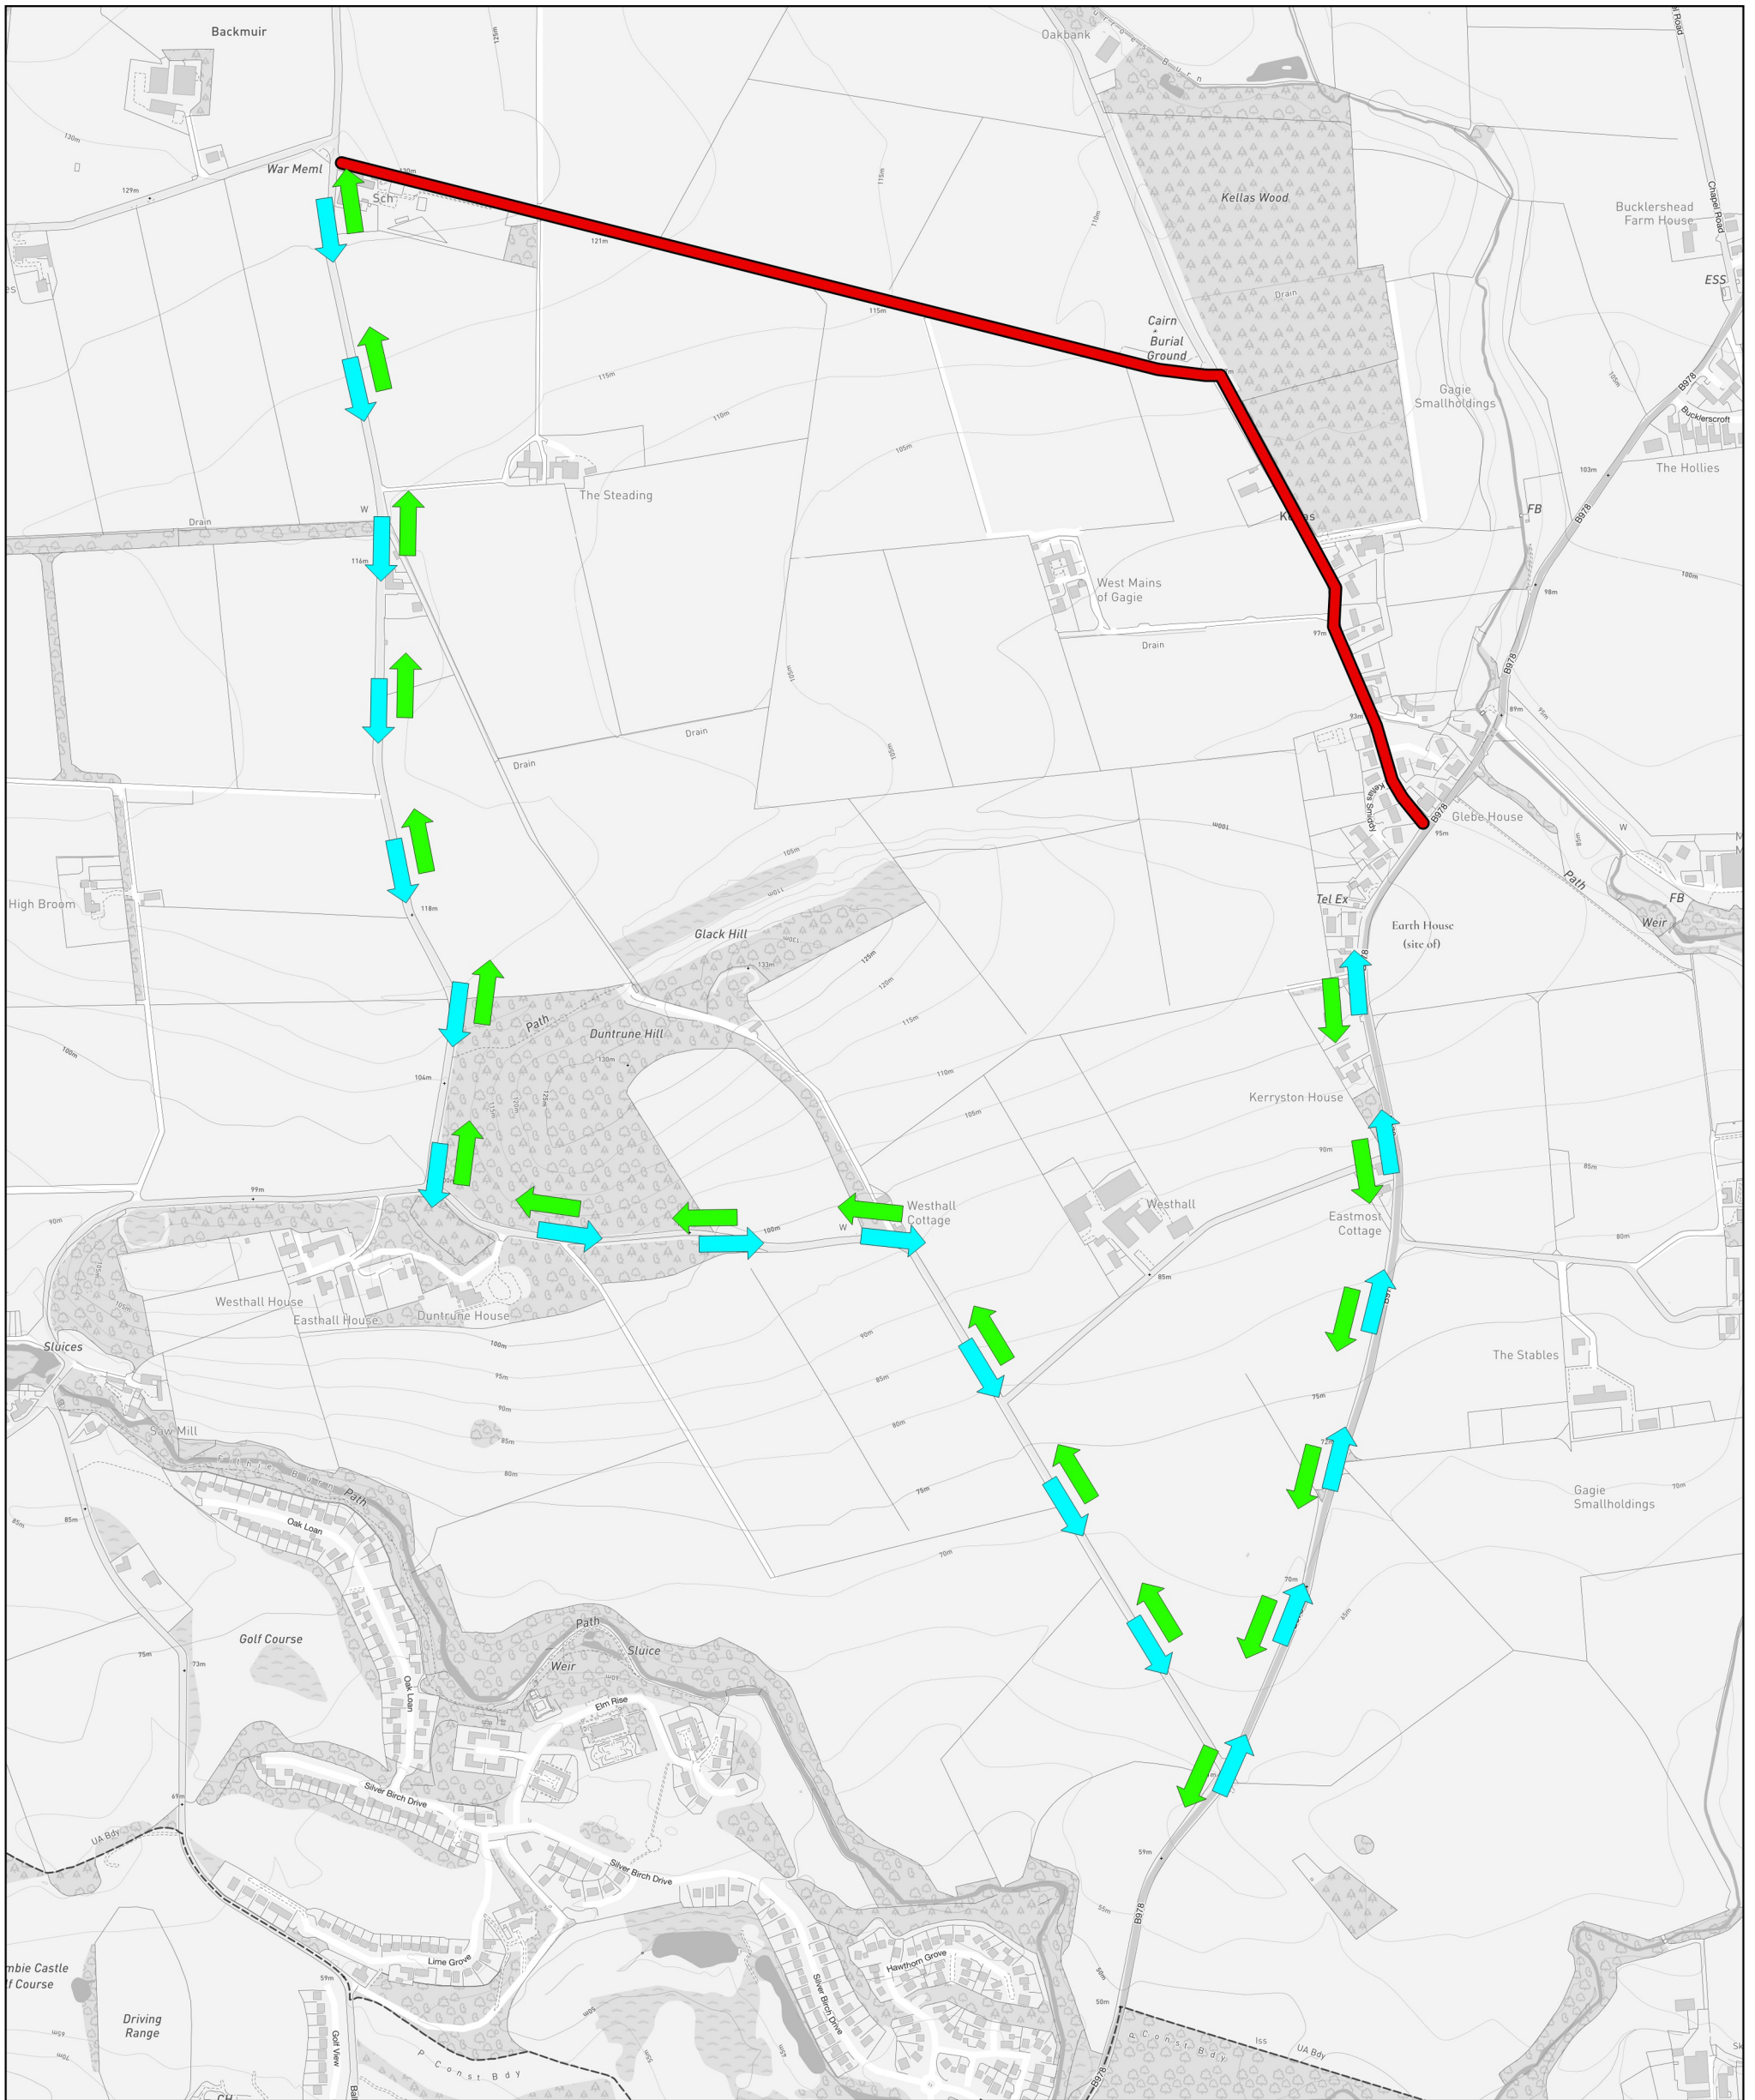

# THE ANGUS COUNCIL (KELLAS ROAD)(TEMPORARY PROHIBITION OF DRIVING AND WAITING) ORDER 2023

Scale: 1:8000

## Legend

-  Road closed
-   Diversion

© Crown copyright and database rights 2022 Ordnance Survey 100023404. You are permitted to use this data solely to enable you to respond to, or interact with, the organisation that provided you with the data. You are not permitted to copy, sub-licence, distribute or sell any of this data to third parties in any form.