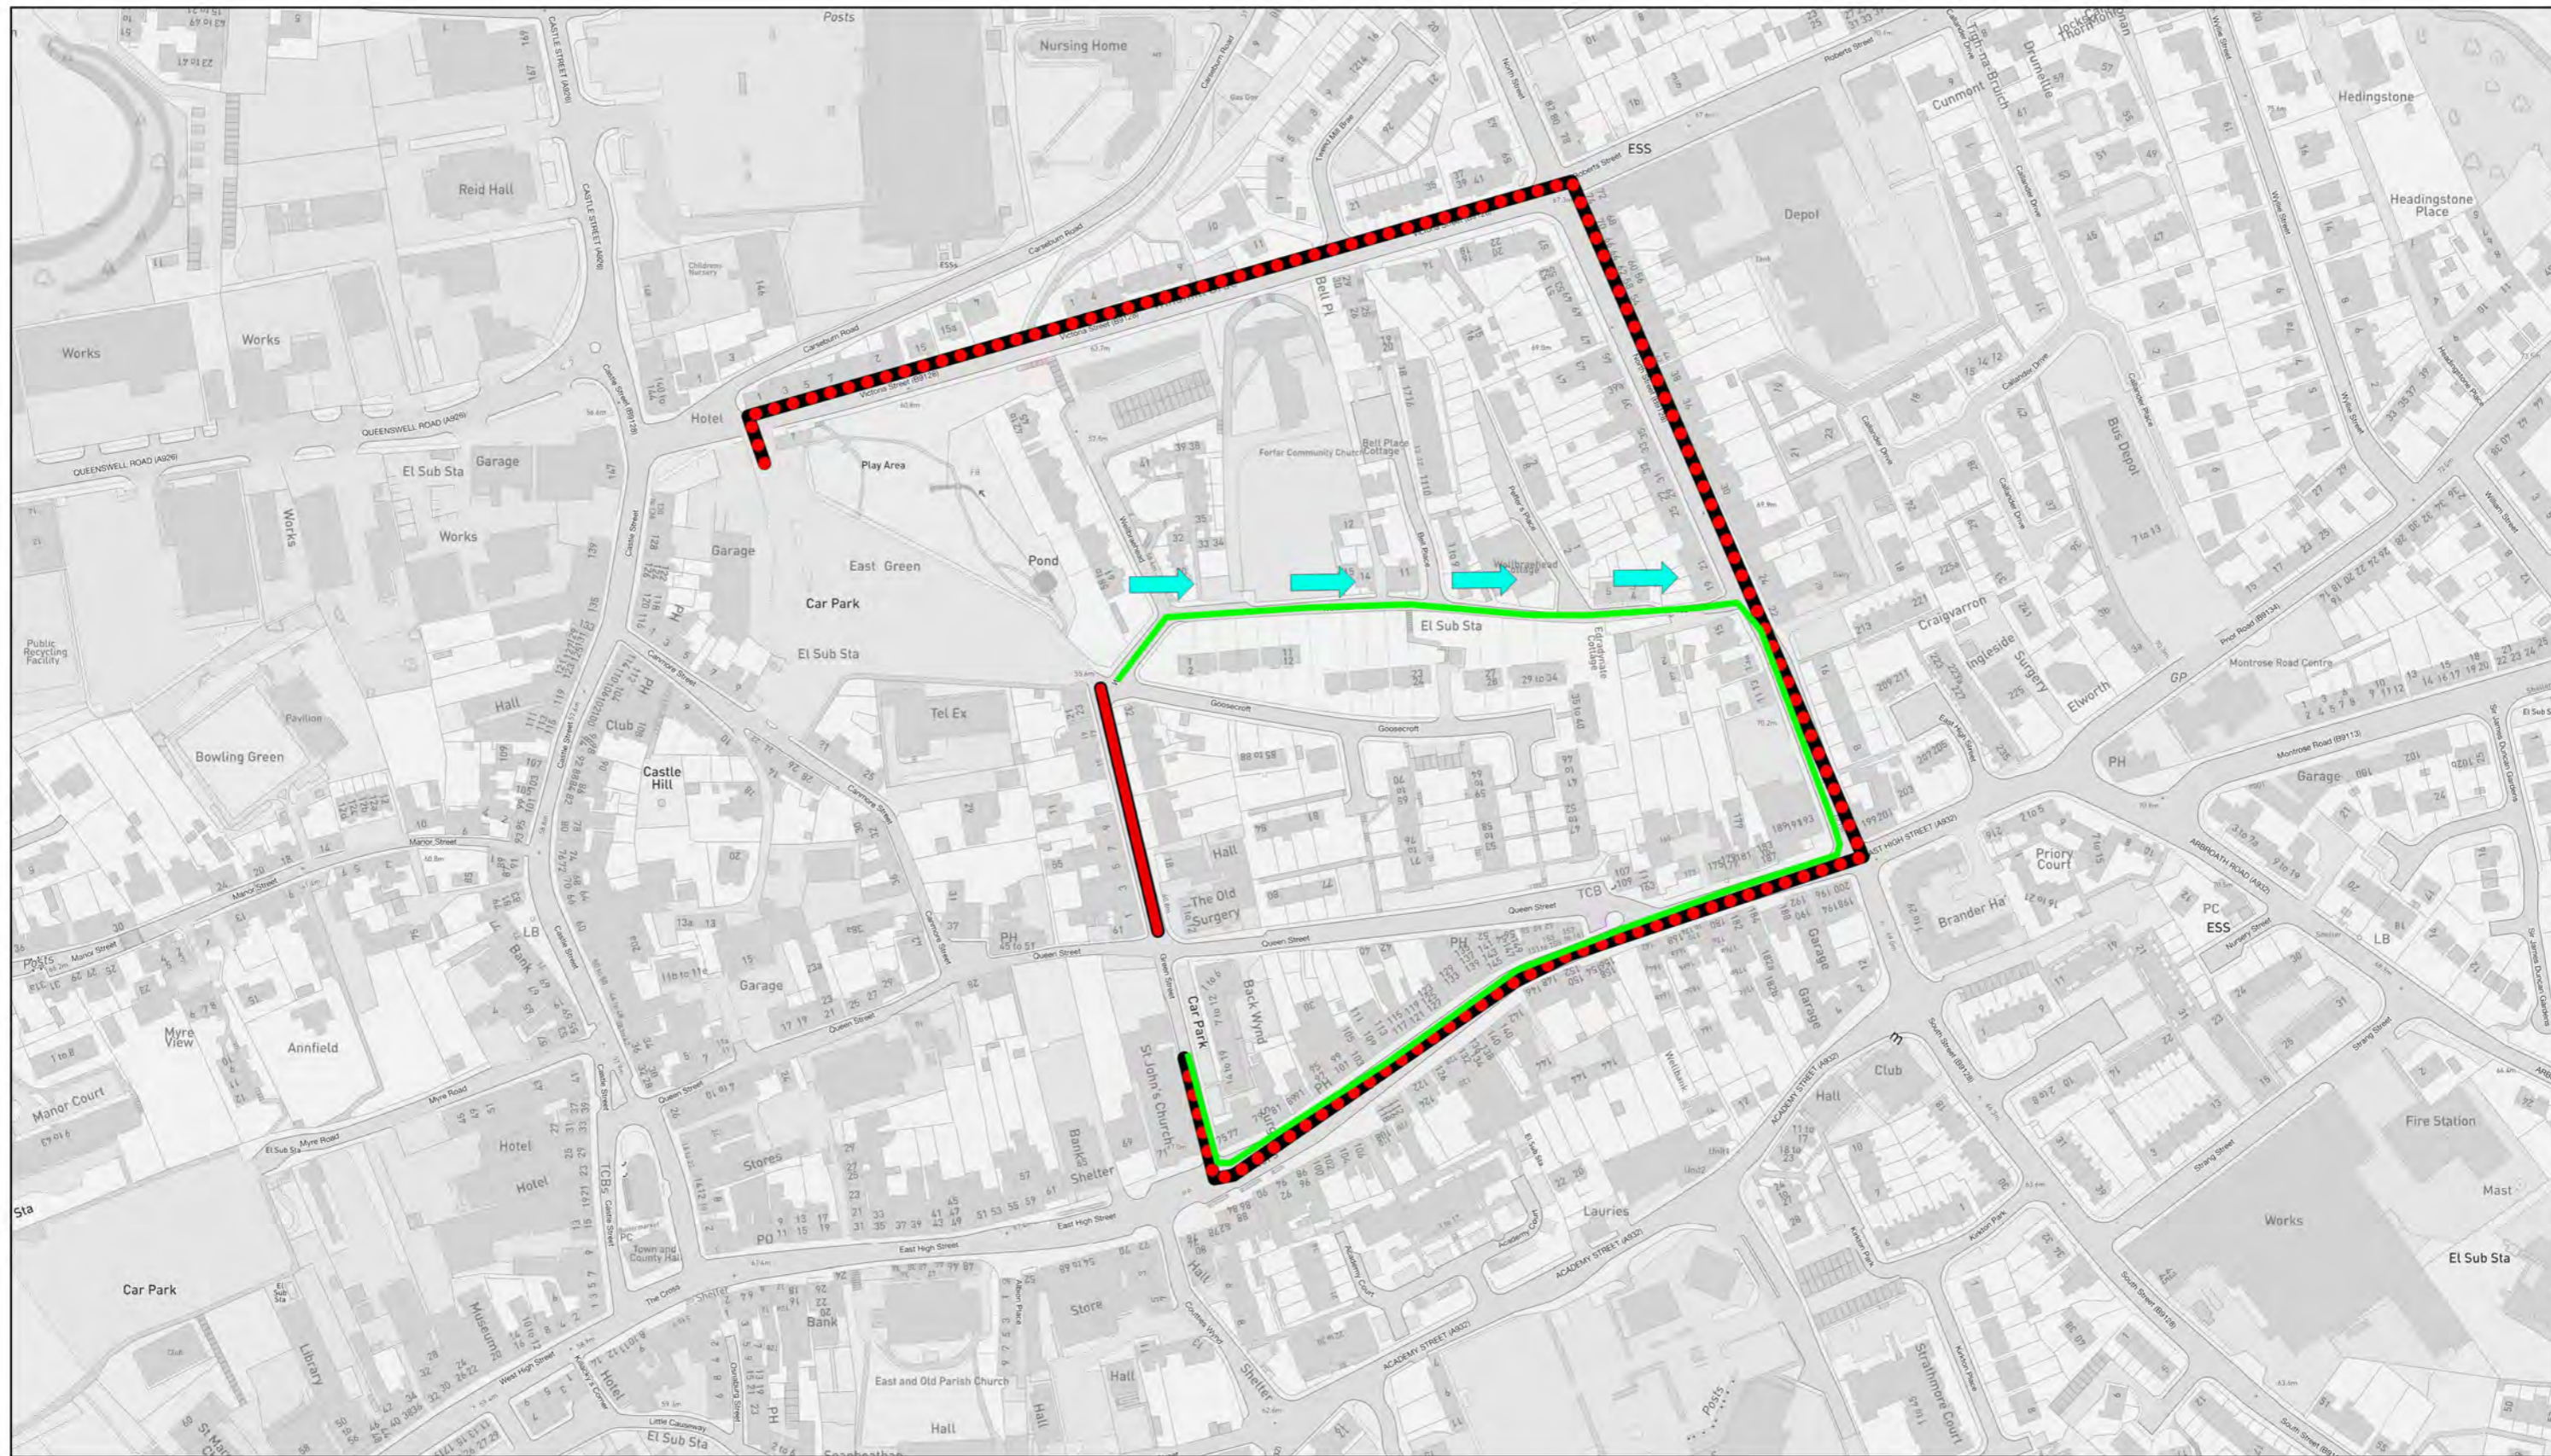

THE ANGUS COUNCIL (WELLBRAEHEAD FORFAR)(TEMPORARY PROHIBITION OF DRIVING AND WAITING) ORDER 2023

Legend

- Road closed
- Diversion
- One way reversal
- Diversion from car park

Scale: 1:2500

© Crown copyright and database rights 2023 Ordnance Survey 100023404. You are permitted to use this data solely to enable you to respond to, or interact with, the organisation that provided you with the data. You are not permitted to copy, sub-licence, distribute or sell any of this data to third parties in any form.