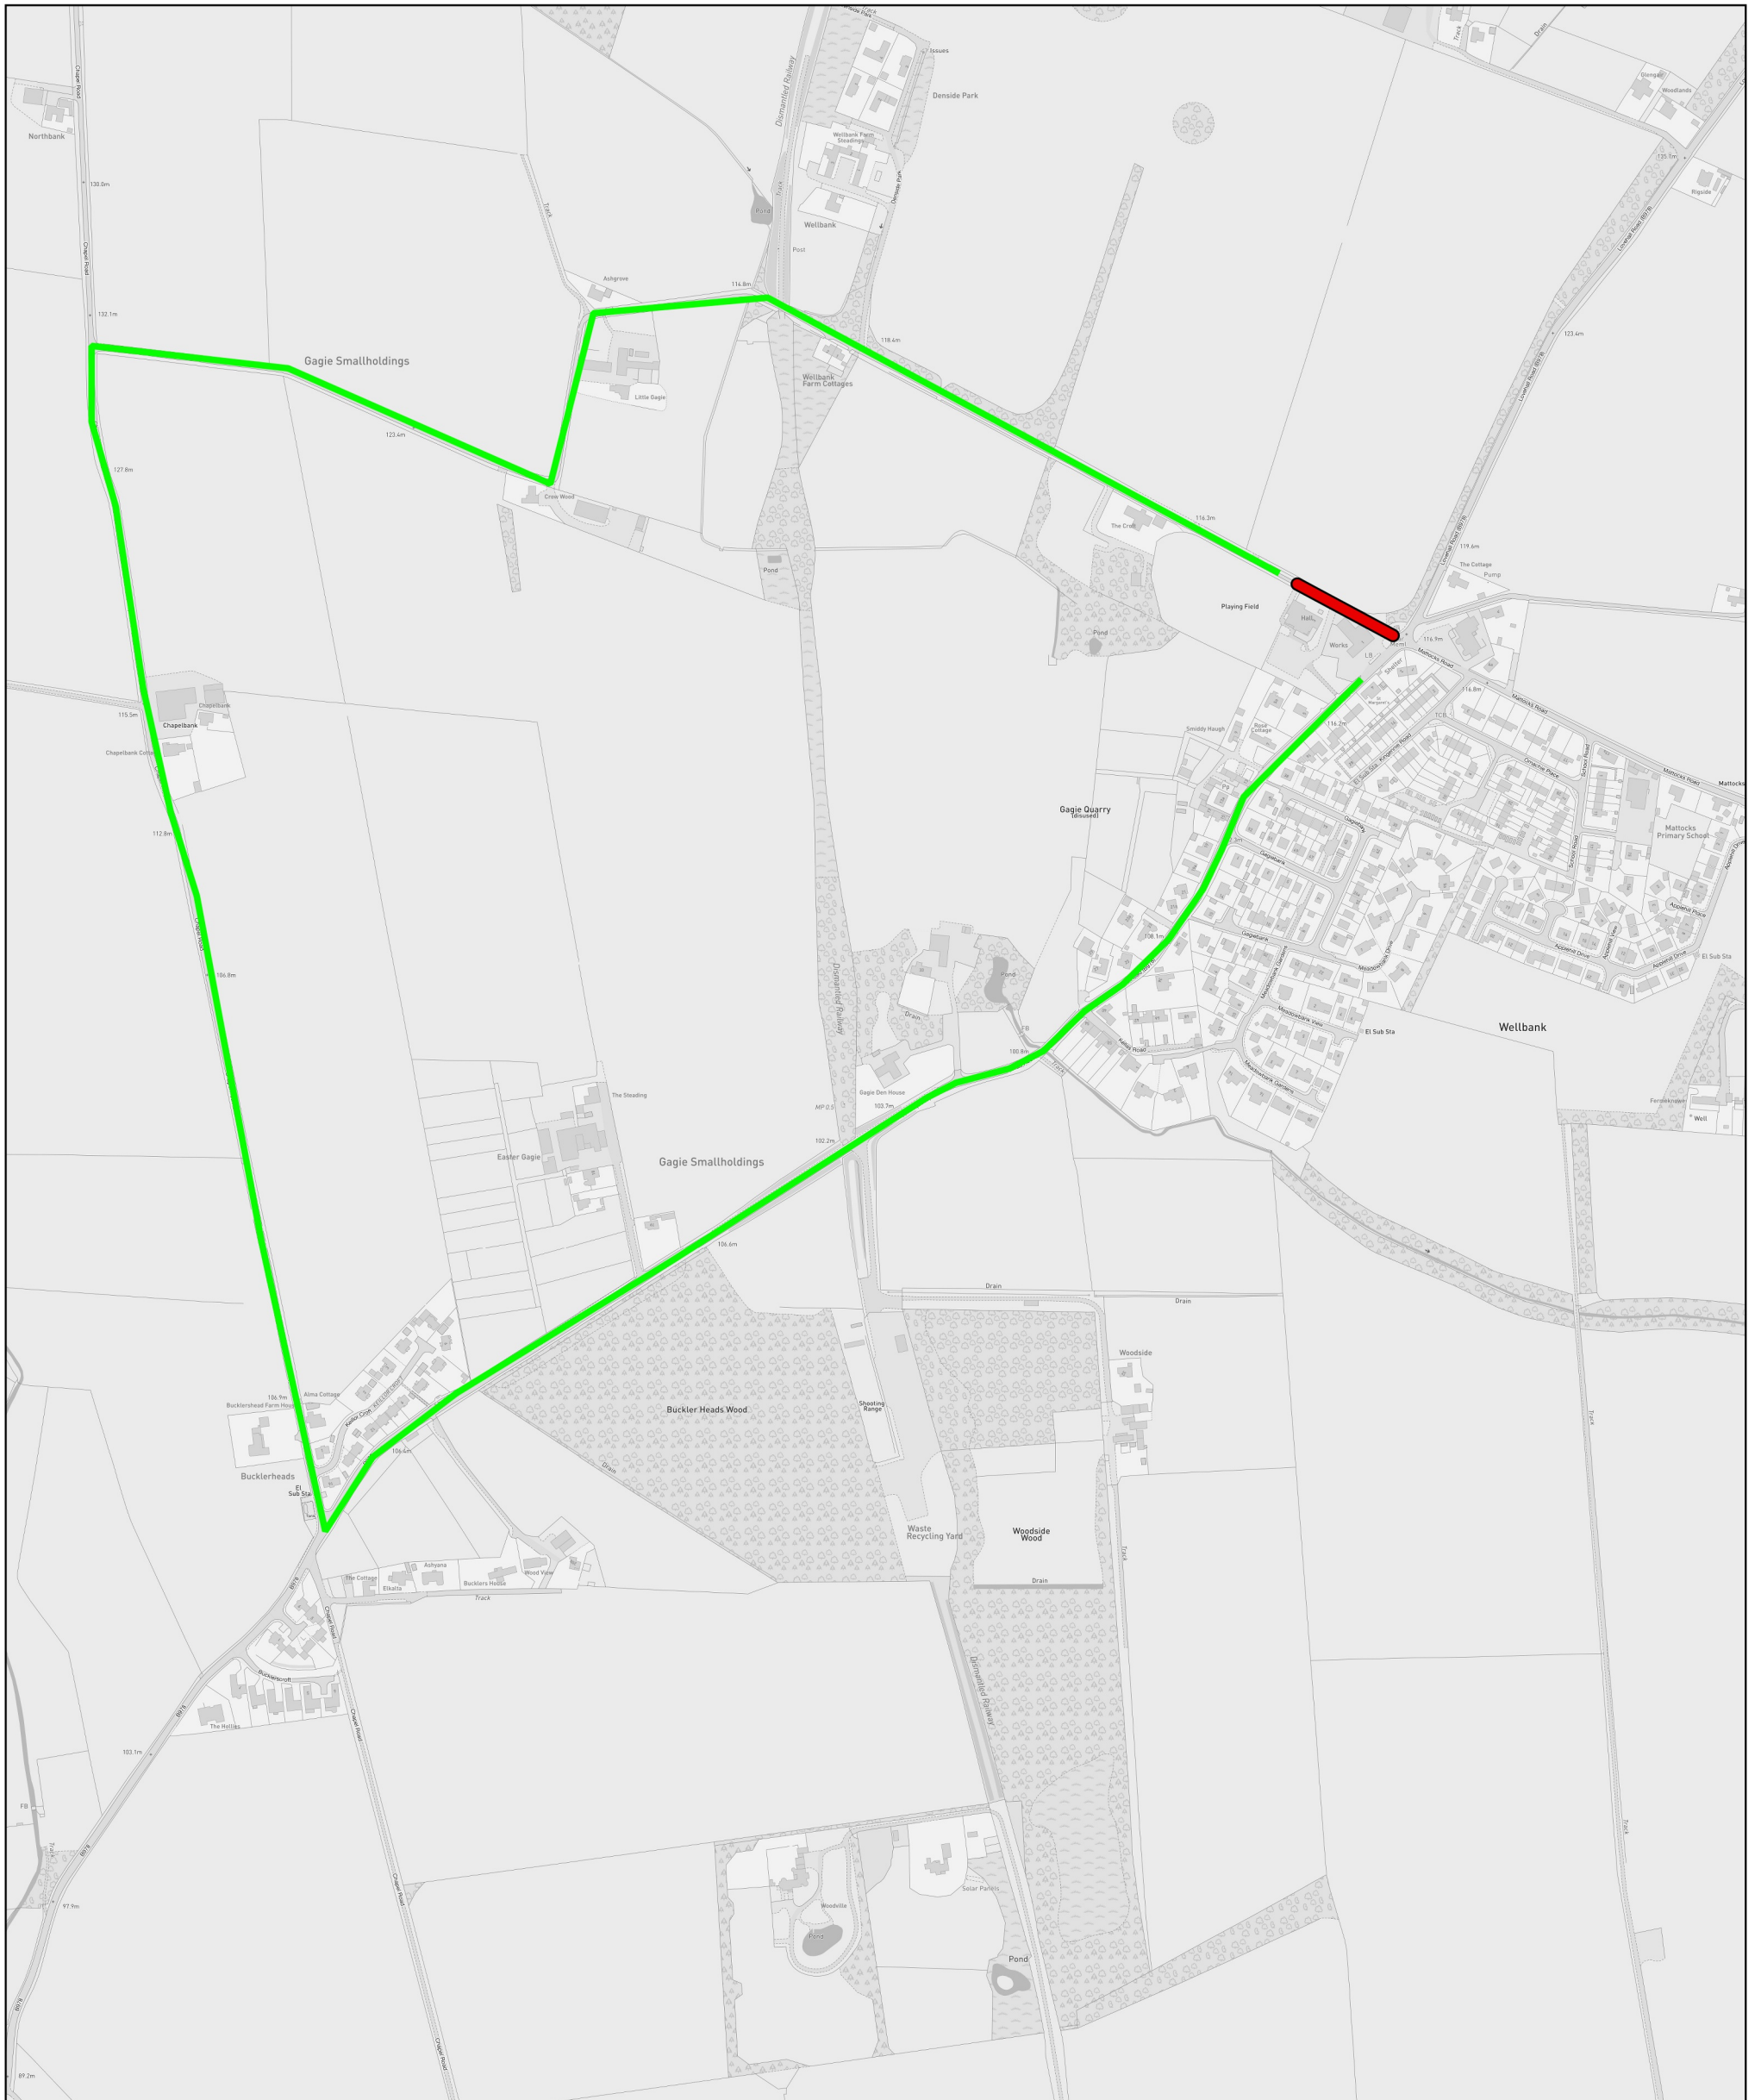

# THE ANGUS COUNCIL (CARROT ROAD WELLBANK)(TEMPORARY PROHIBITION OF DRIVING AND WAITING) ORDER 2023

**Scale: 1:8000**

## Legend

-  Road closed
-  Diversion

© Crown copyright and database rights 2022 Ordnance Survey 100023404. You are permitted to use this data solely to enable you to respond to, or interact with, the organisation that provided you with the data. You are not permitted to copy, sub-licence, distribute or sell any of this data to third parties in any form.