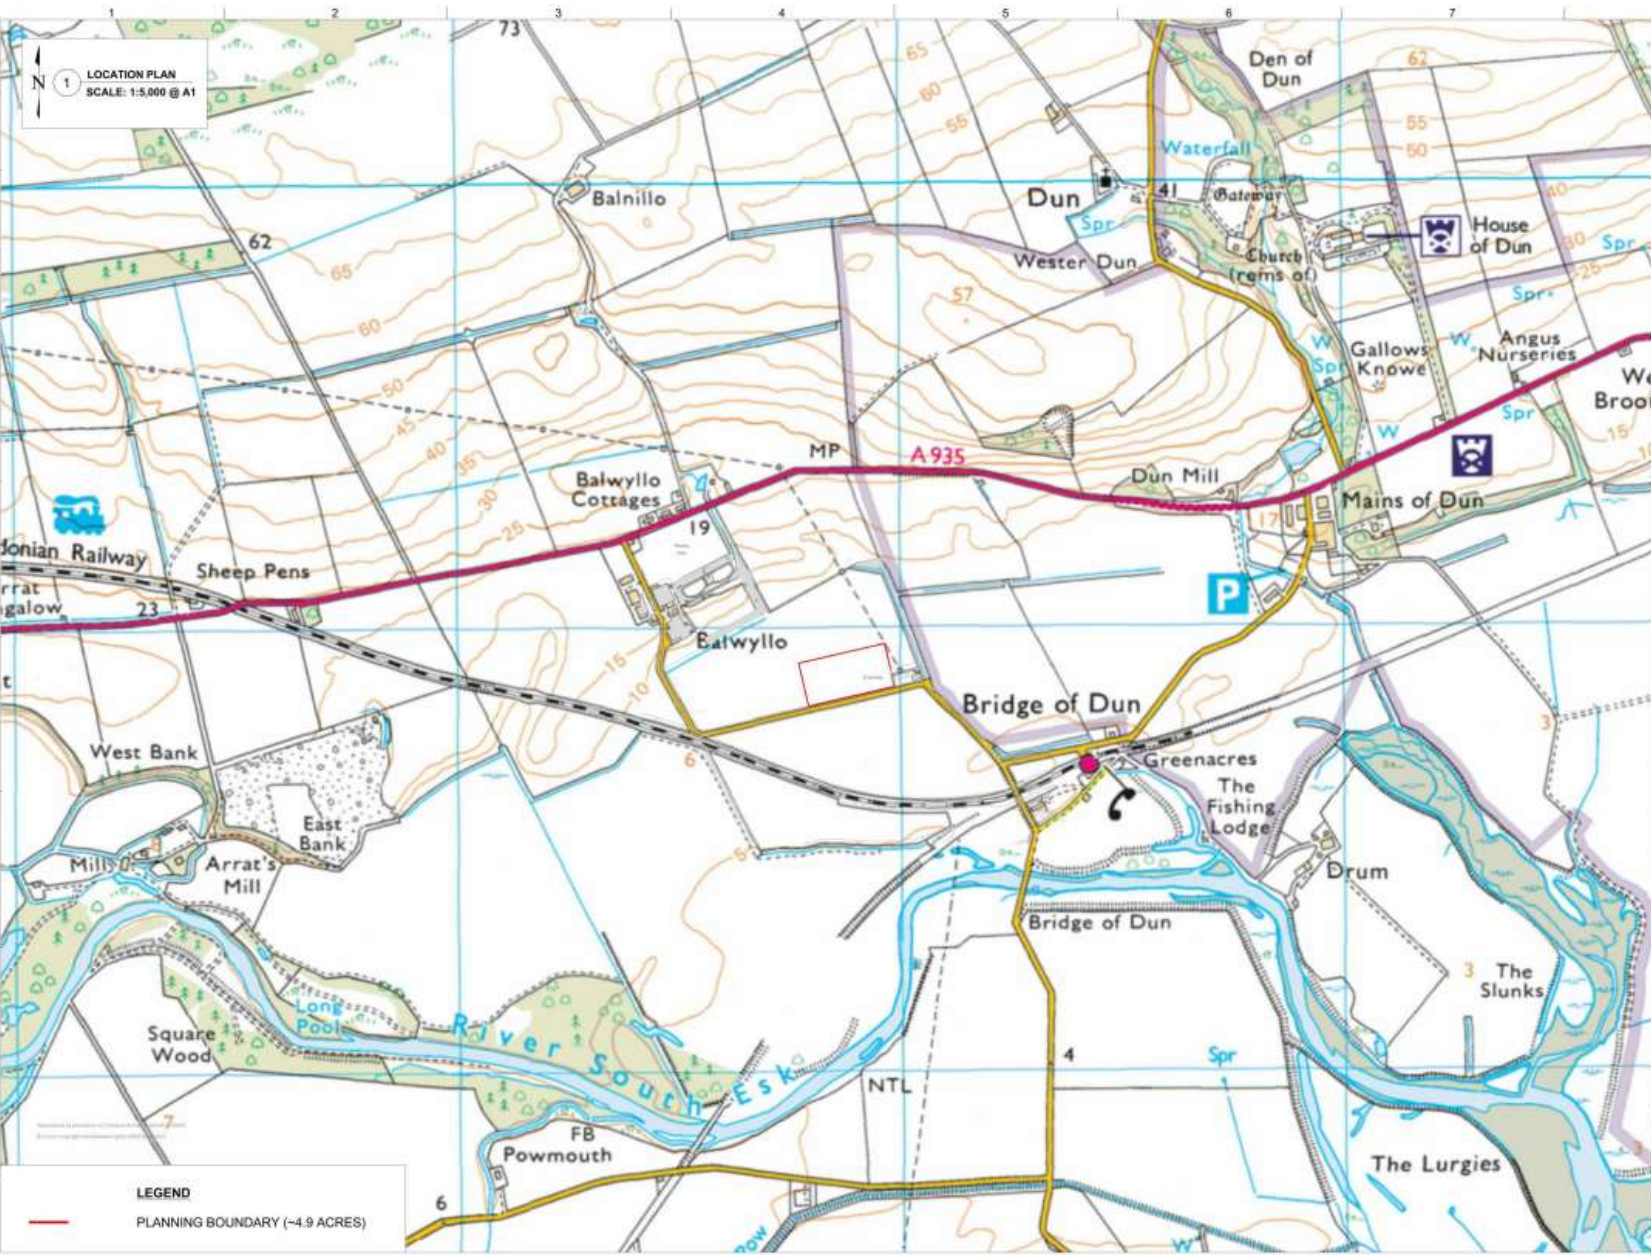

Item 11

23/00014/PAN

The creation of an energy storage facility, associated highway access, boundary treatments and landscaping

Land 500M SE Of Balwyllo Farm Dun Montrose

LOCATION PLAN
SCALE: 1:5,000 @ A1

LATITUDE: 56.720°
LONGITUDE: -2.597°
SCALE: AS SHOWN
ORIGINAL SIZE: ISO A1

SHEET
P015.1-100 Rev02

1
 LOCATION PLAN
 SCALE: 1:1,250 @ A1

PRELIMINARY
 NOT FOR
 CONSTRUCTION

GENERAL
 SITE PLAN

The Energy Workshop - Bahaylo
 UK

REV	DATE	DESCRIPTION	DWN		CHKD	
			BY	TC	BY	TC
01	01/12/22	FIRST ISSUE				
02	04/12/22	FIELD LINE AMENDMENT				

LATITUDE: 56.720°
 LONGITUDE: -2.937°
 SCALE: AS SHOWN
 ORIGINAL SIZE: ISO A1

LEGEND
 PLANNING BOUNDARY (~4.9 ACRES)