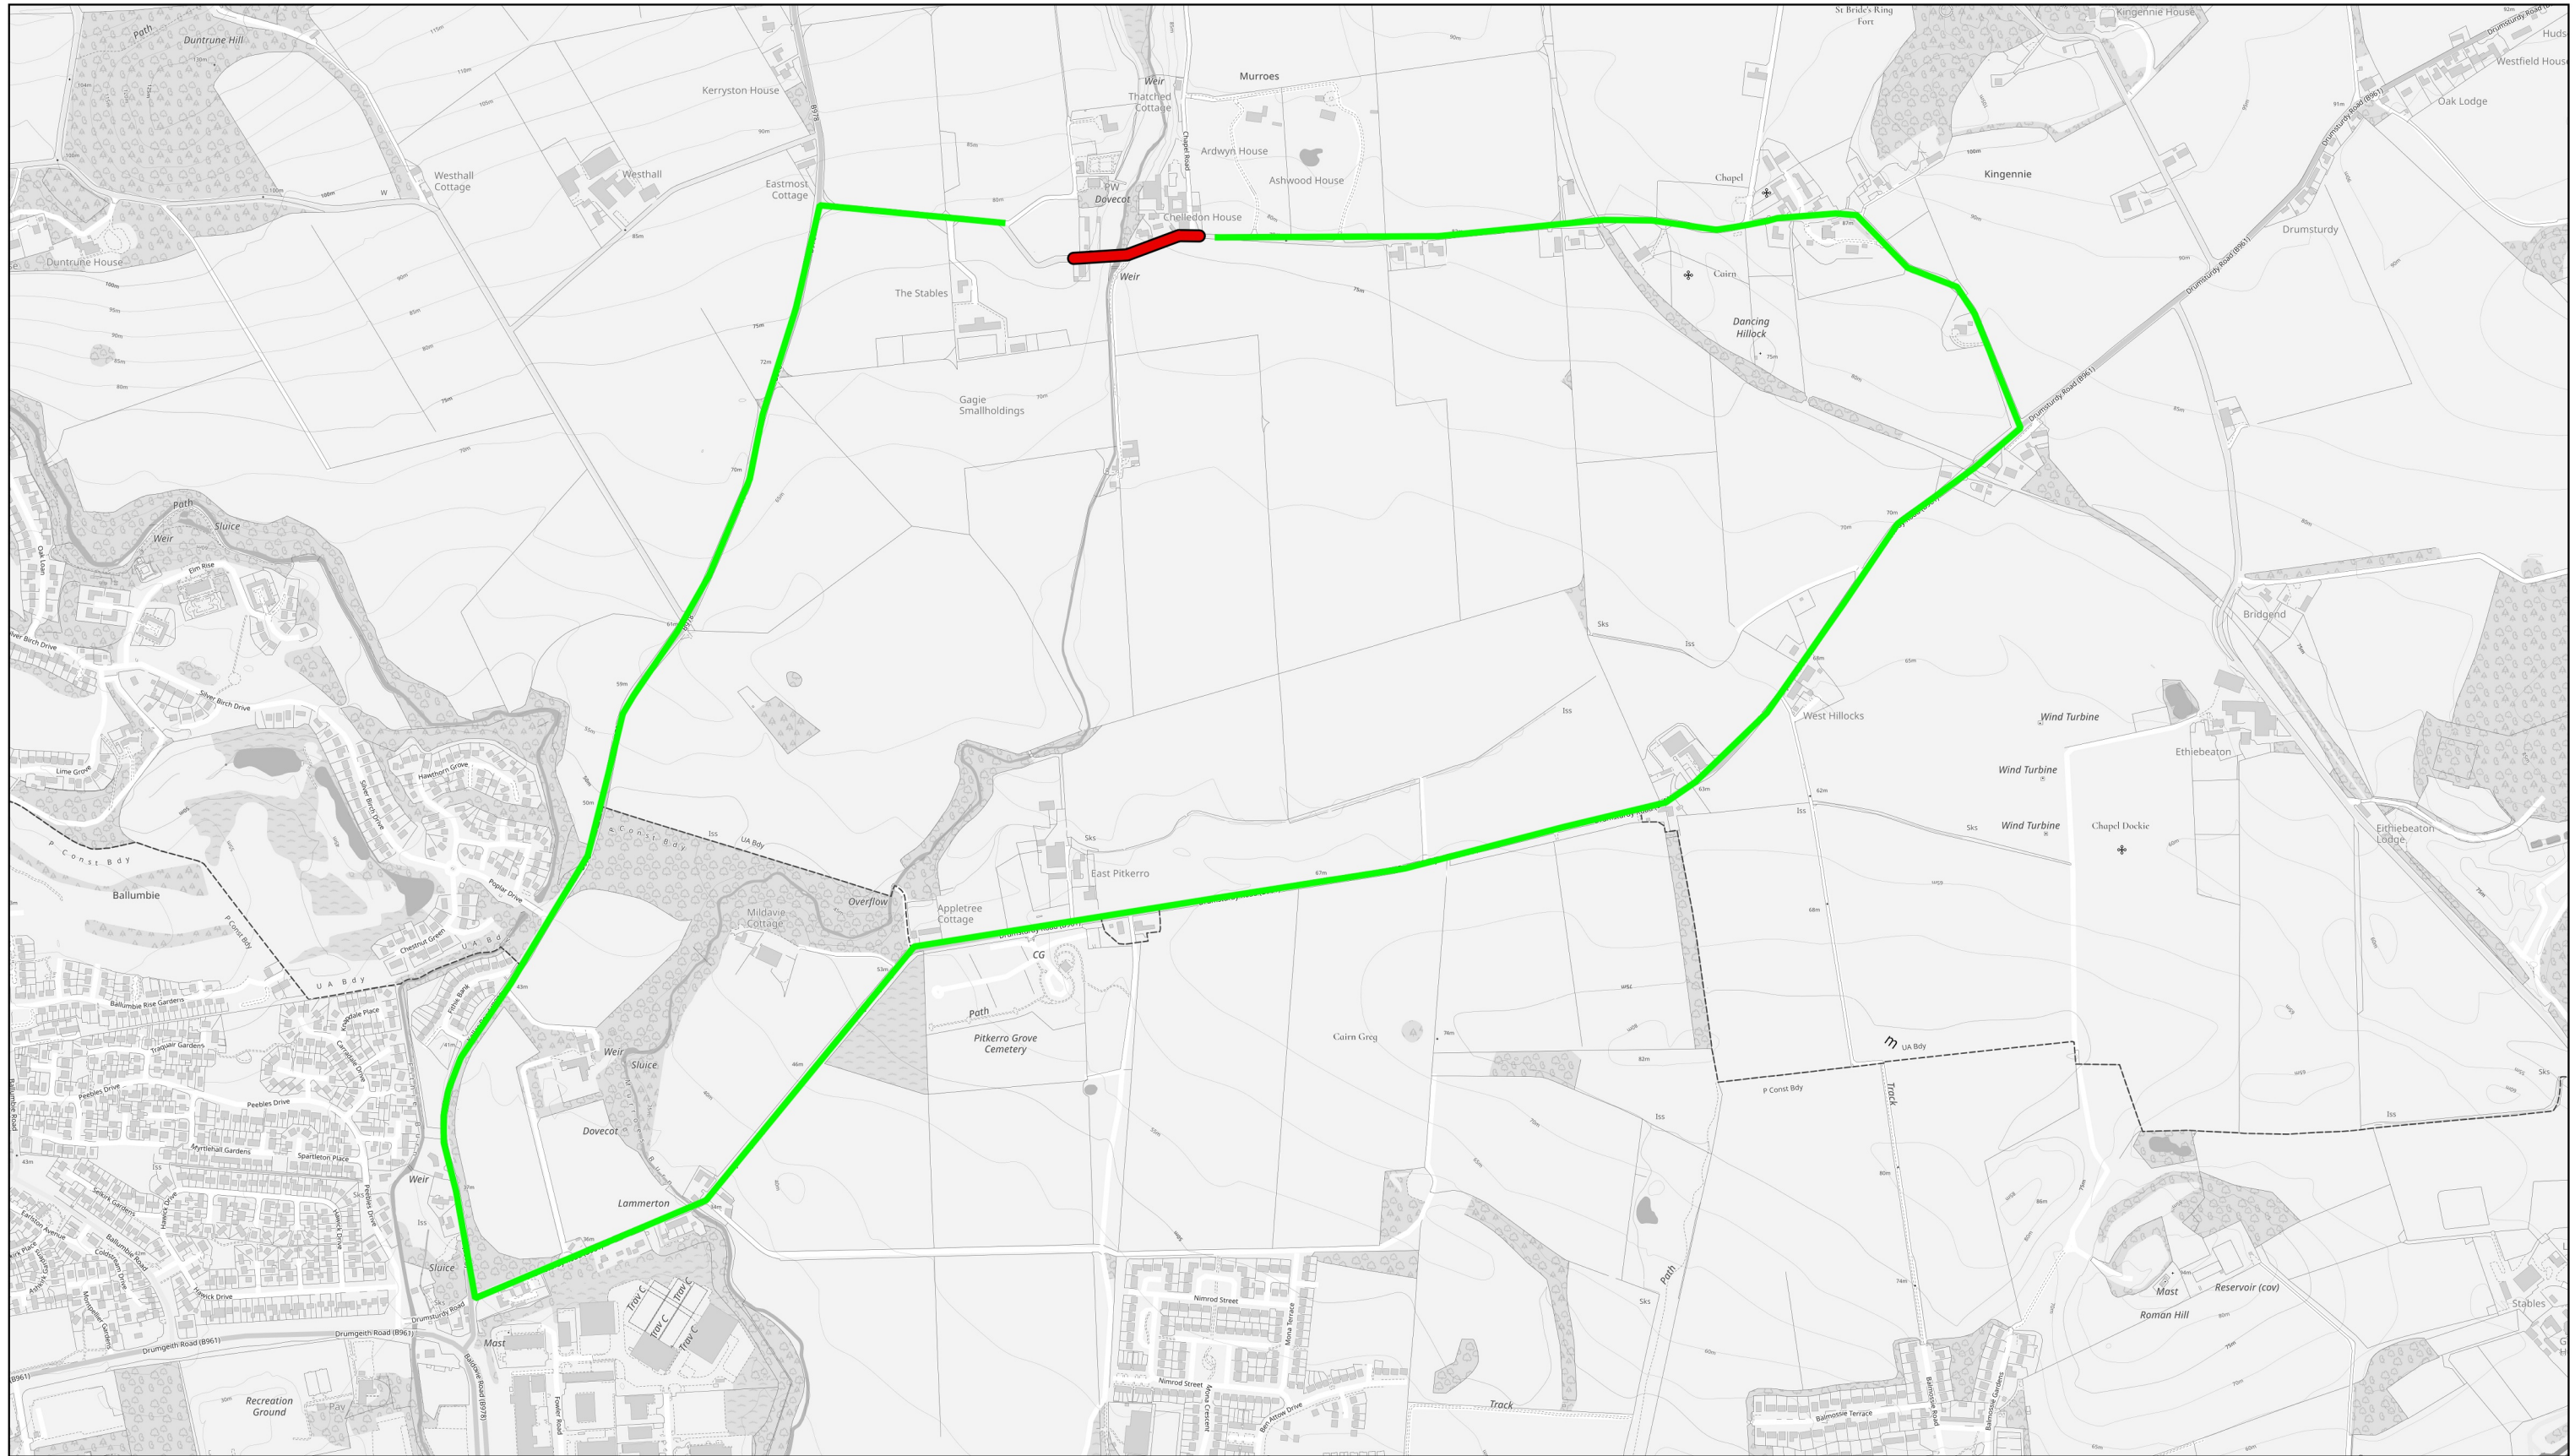

THE ANGUS COUNCIL (SOUTH OF KELLAS) (TEMPORARY PROHIBITION OF DRIVING AND WAITING) ORDER 2023

Legend

 Road closed

 Diversion_1

Scale: 1:10,000

© Crown copyright and database rights 2023 Ordnance Survey 100023404. You are permitted to use this data solely to enable you to respond to, or interact with, the organisation that provided you with the data. You are not permitted to copy, sub-licence, distribute or sell any of this data to third parties in any form.