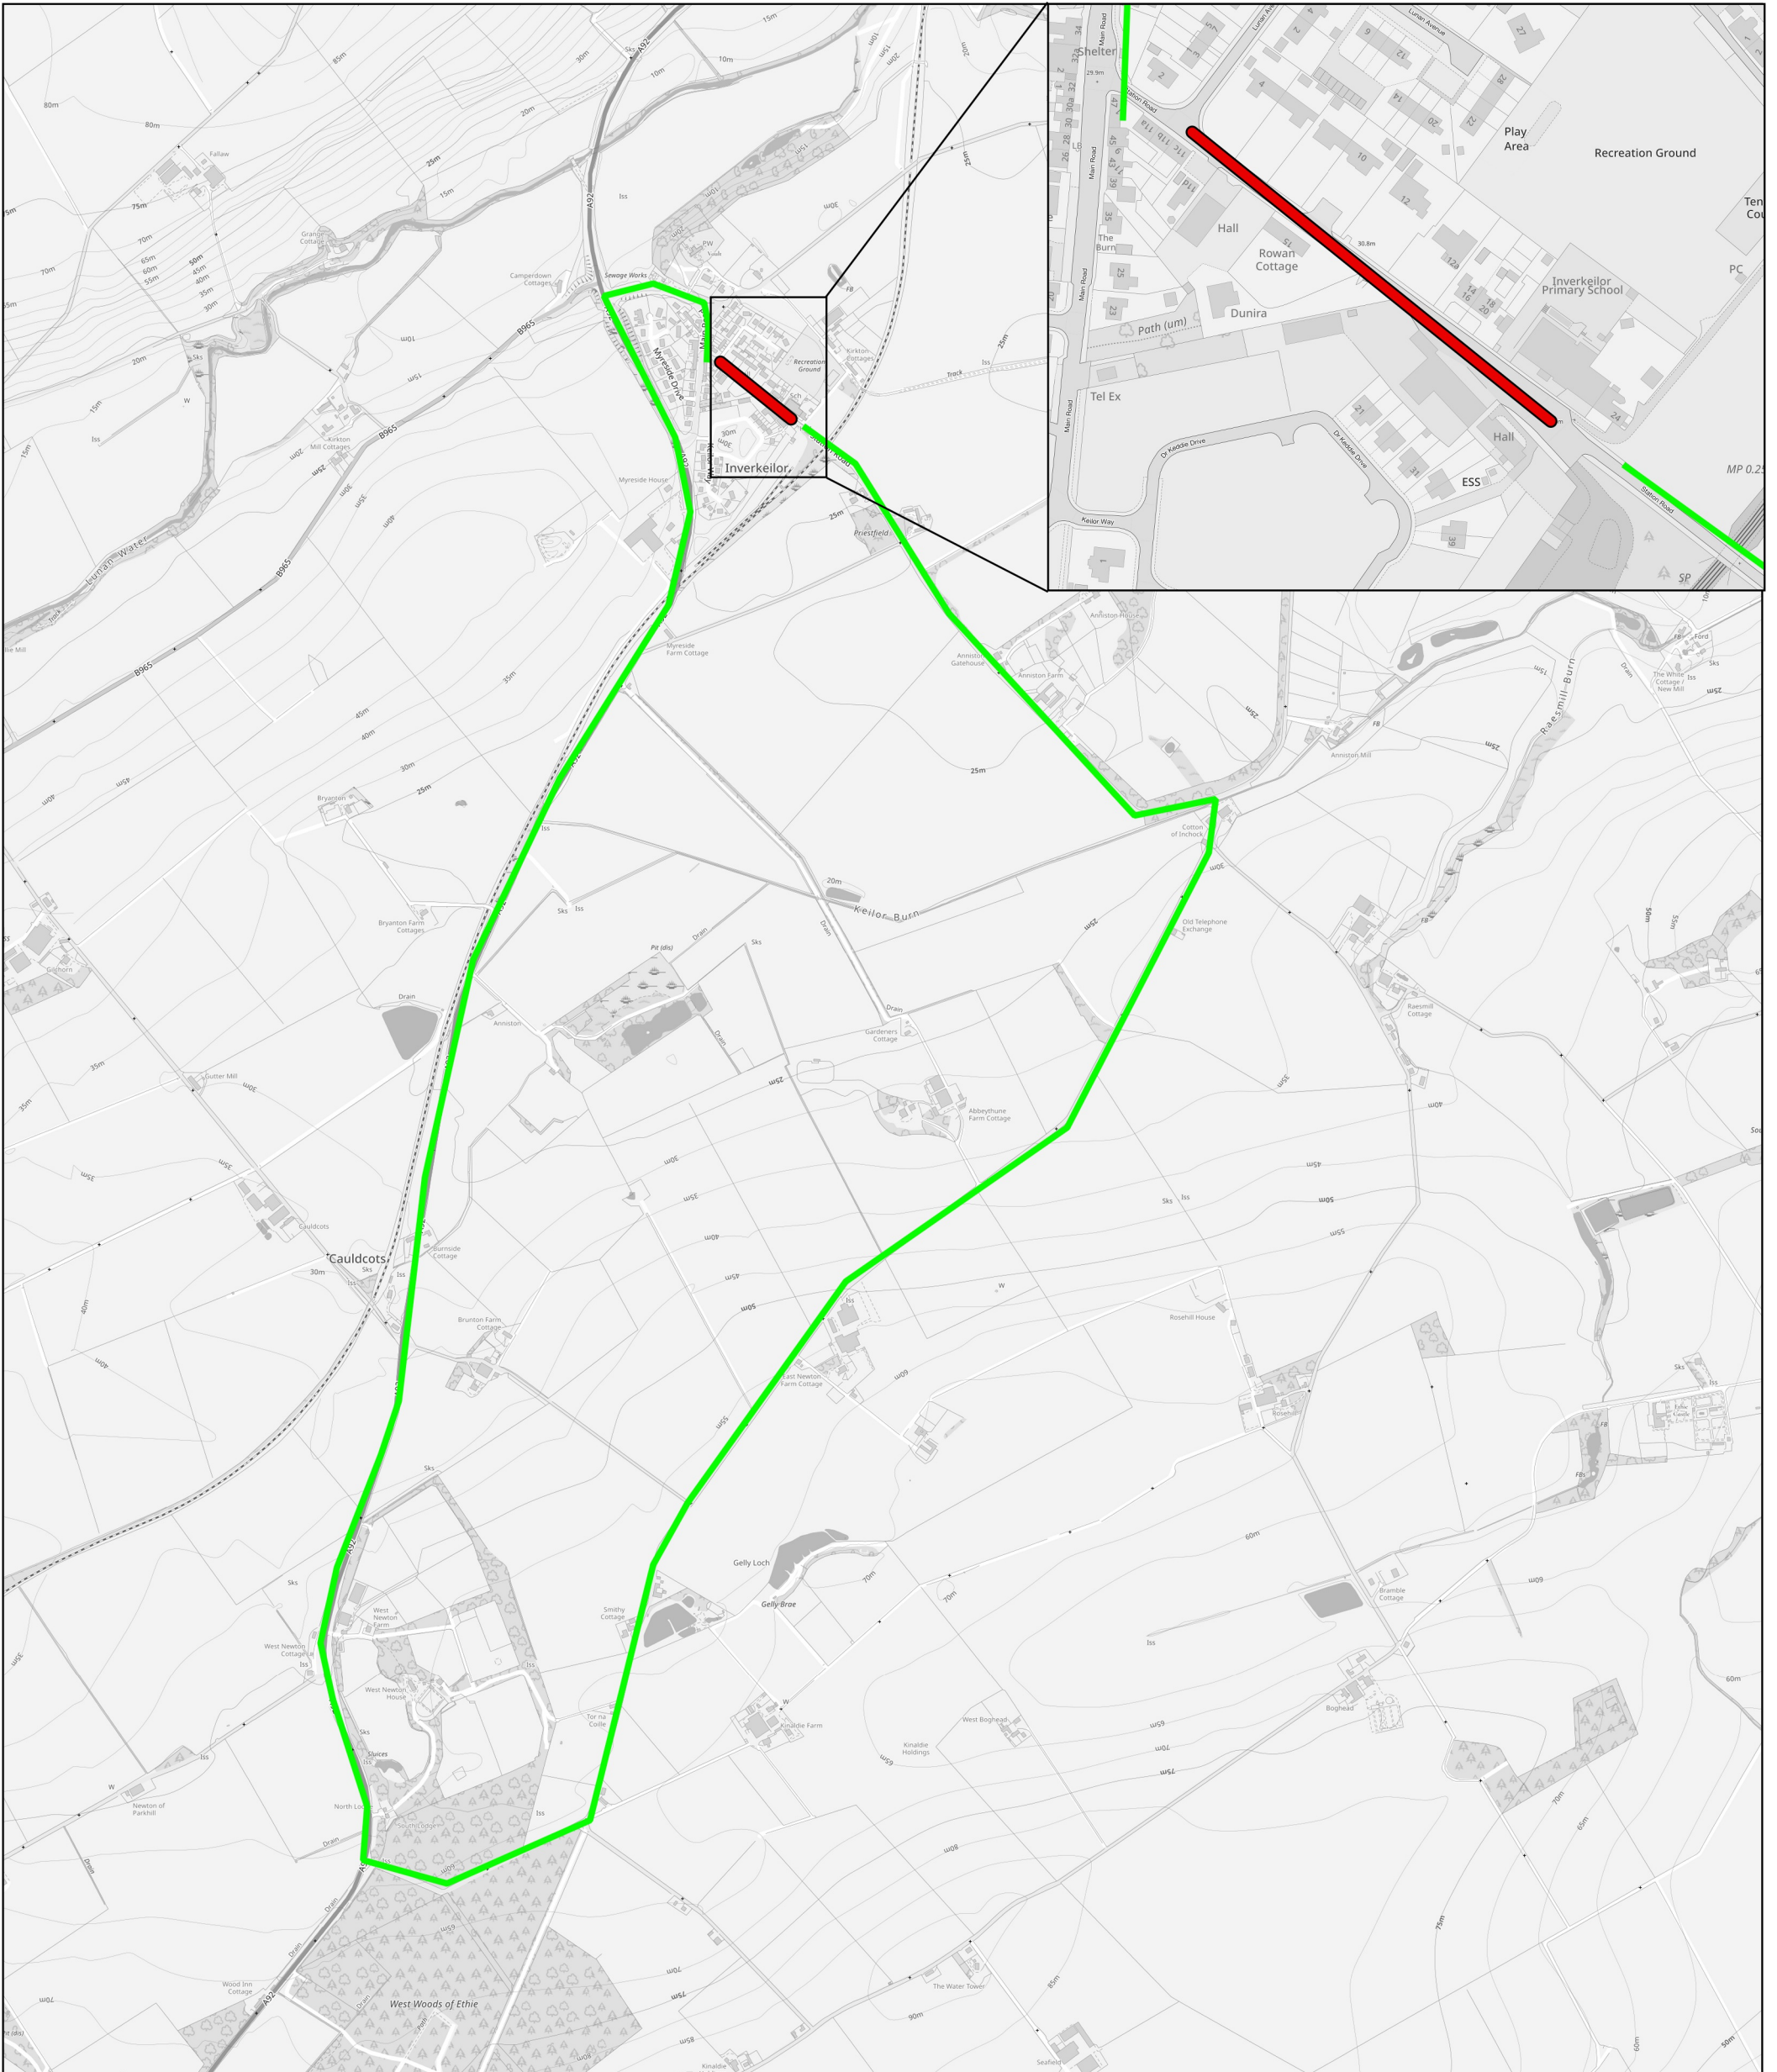

THE ANGUS COUNCIL (STATION ROAD INVERKEILOR)(TEMPORARY PROHIBITION OF DRIVING AND WAITING) ORDER 2023

Scale: 1:15000 & 1:3000

Legend

-  Road closed
-  Diversion

© Crown copyright and database rights 2023 Ordnance Survey 100023404. You are permitted to use this data solely to enable you to respond to, or interact with, the organisation that provided you with the data. You are not permitted to copy, sub-licence, distribute or sell any of this data to third parties in any form.