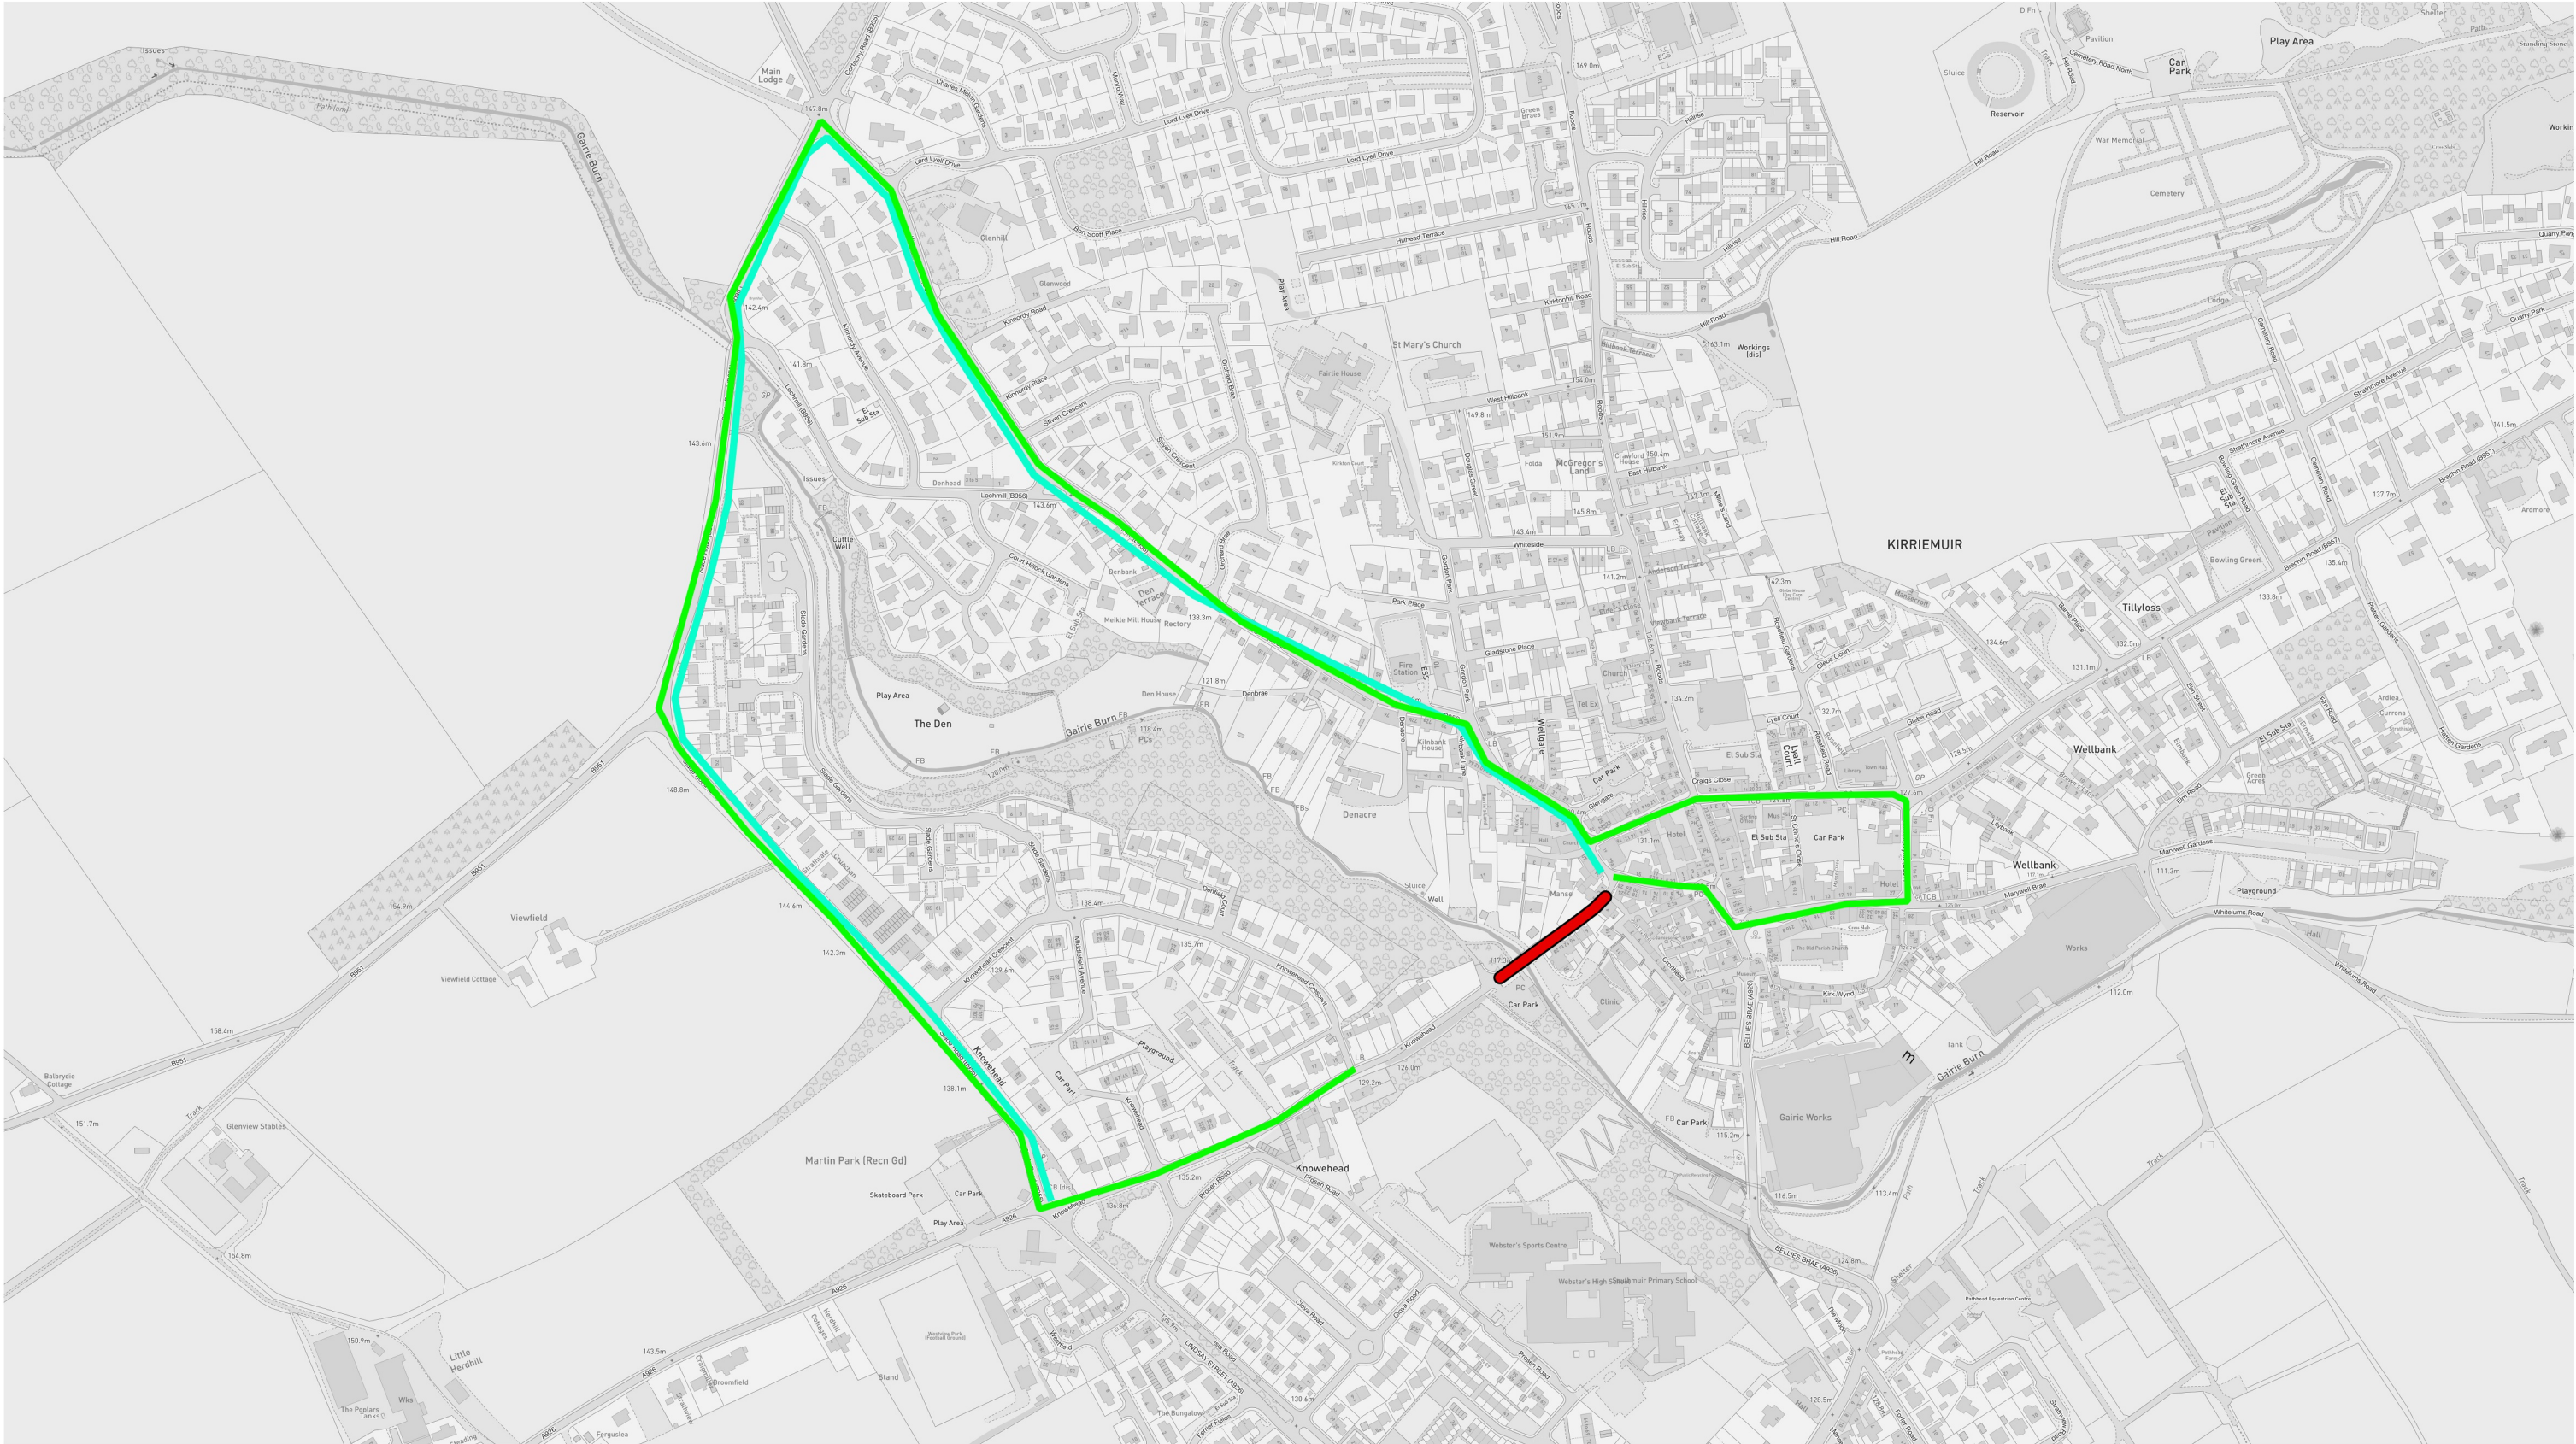

THE ANGUS COUNCIL (TANNAGE BRAEKIRRIEMUIR)(TEMPORARY PROHIBITION OF DRIVING AND WAITING) ORDER 2023

Legend

- █ Road closed
- █ Diversion North west bound
- █ Diversion south ewest bound

Scale: 1:15000

© Crown copyright and database rights 2023 Ordnance Survey 100023404. You are permitted to use this data solely to enable you to respond to, or interact with, the organisation that provided you with the data. You are not permitted to copy, sub-licence, distribute or sell any of this data to third parties in any form.