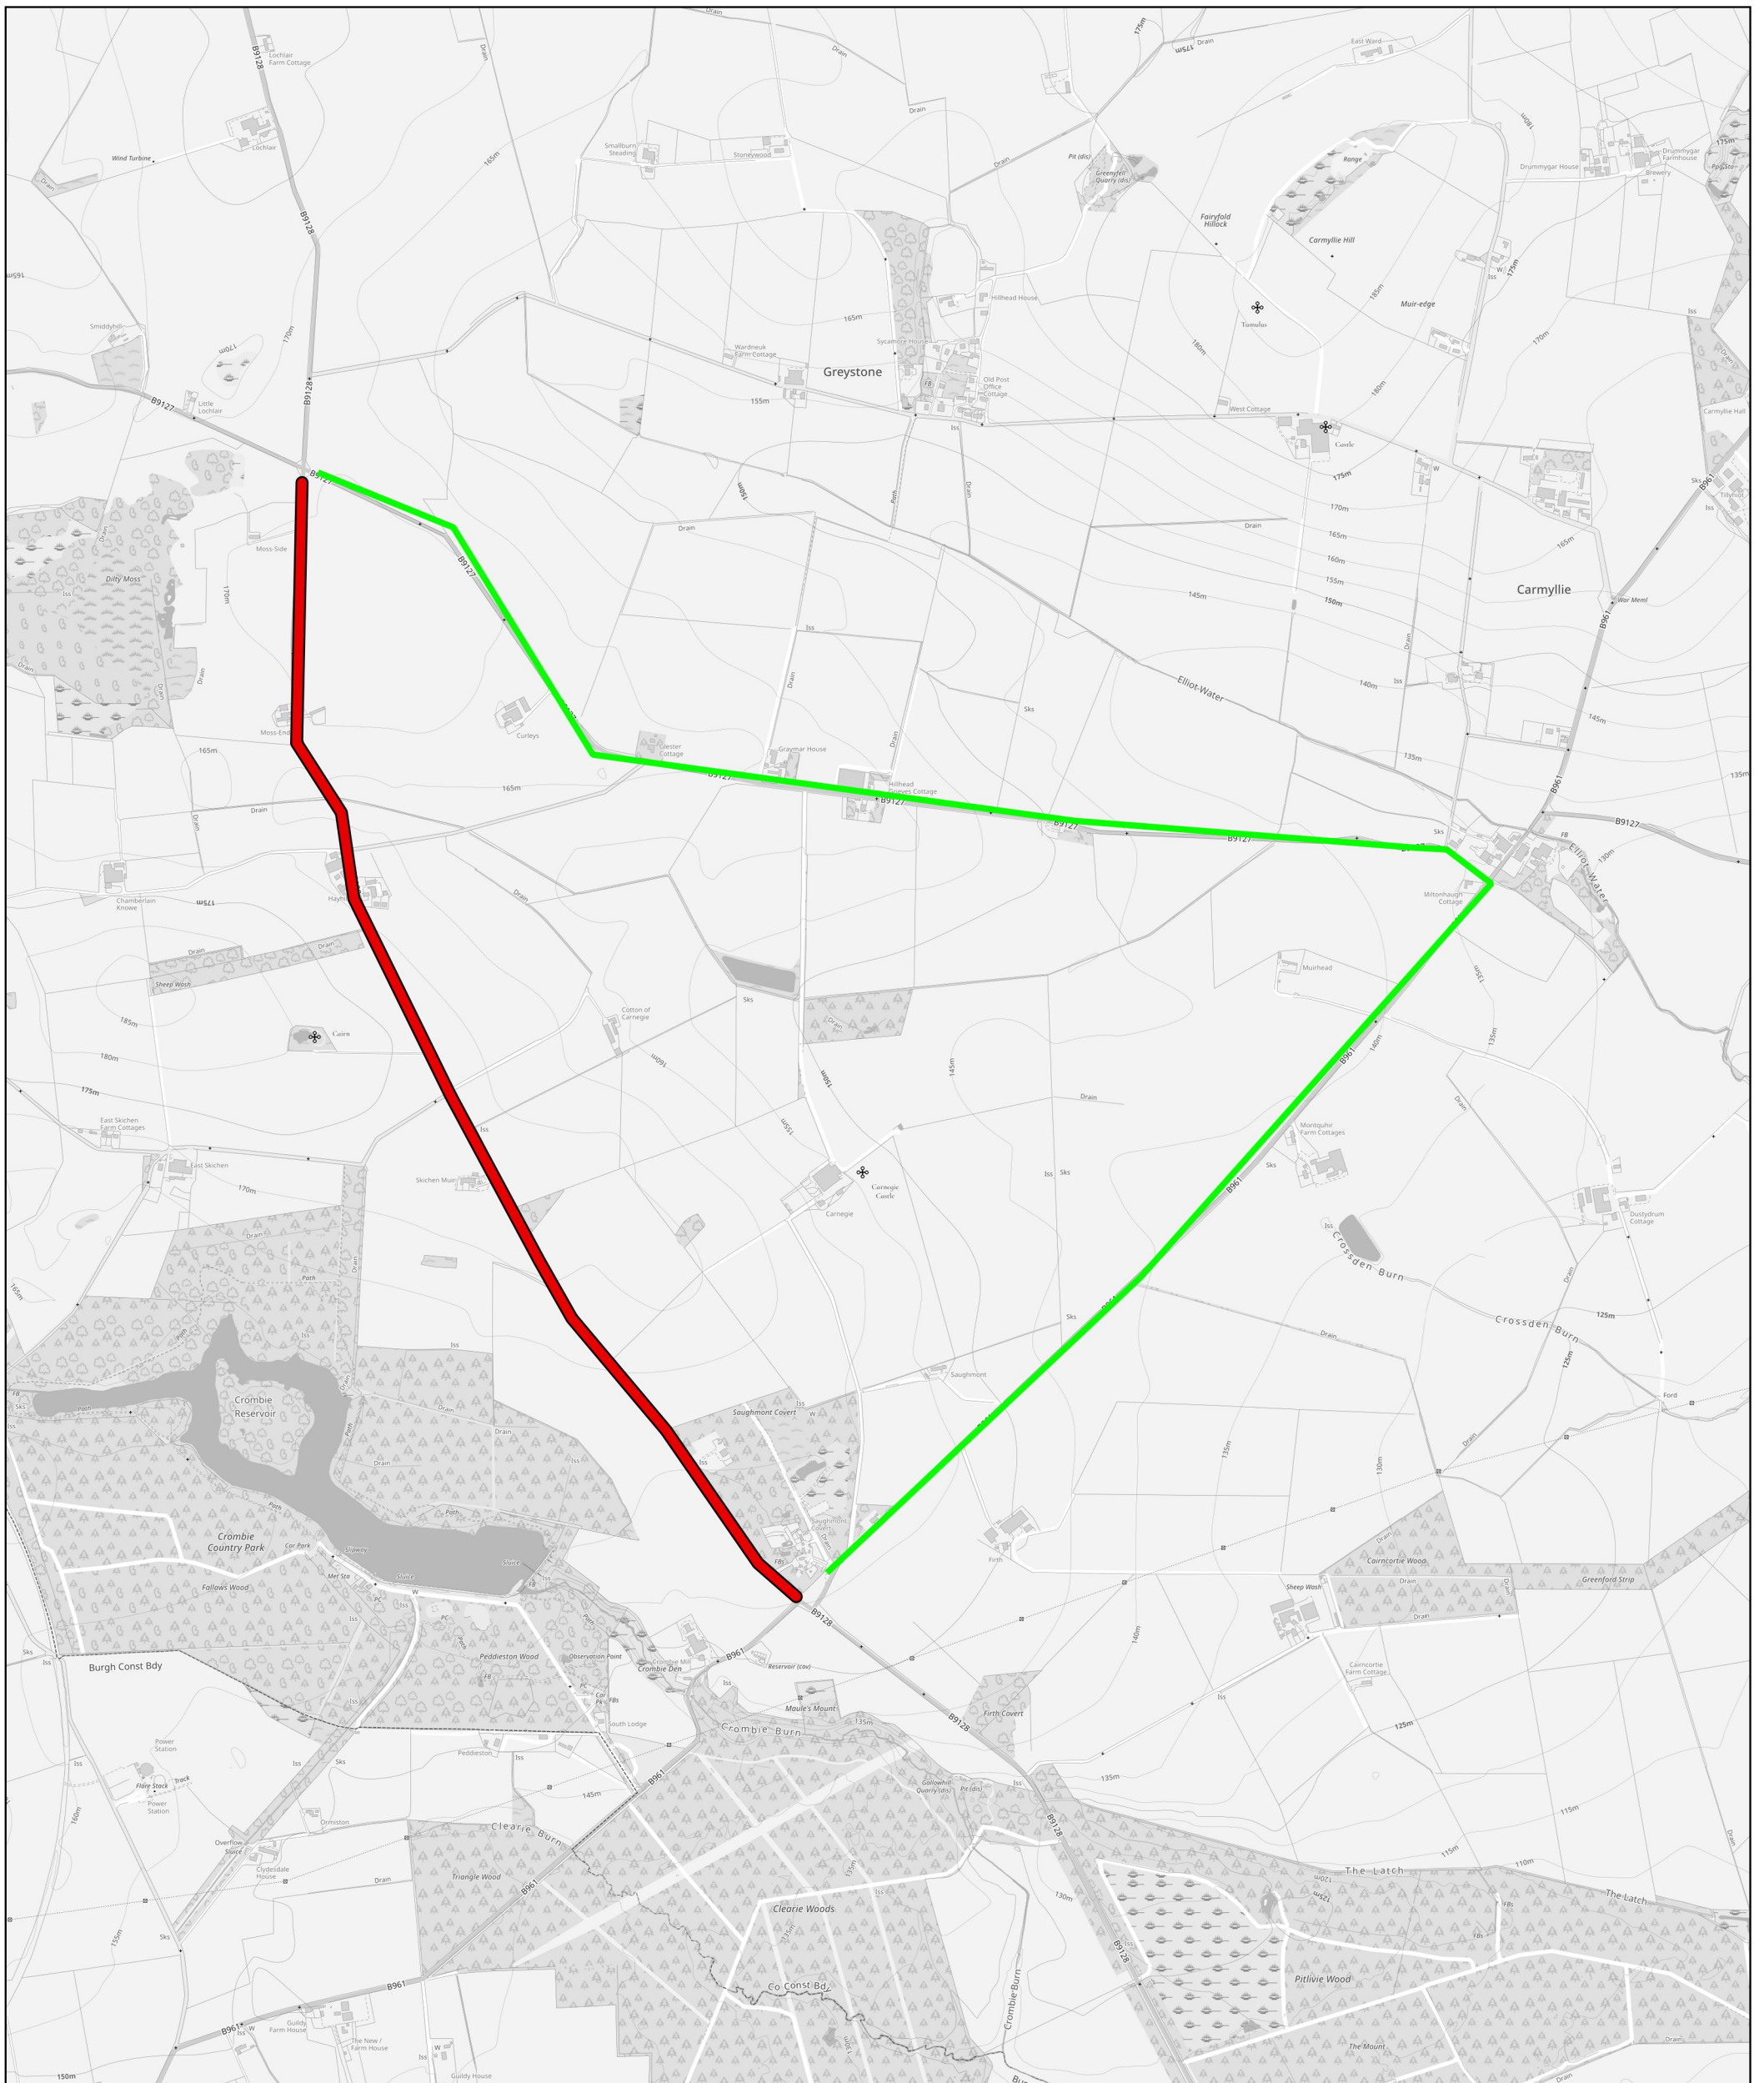

THE ANGUS COUNCIL (B9128 CROMBIE CROSS ROADS)(TEMPORARY PROHIBITION OF DRIVING AND WAITING) ORDER 2023

Scale: 1:15000

Legend

-  Road closed
-  Diversion

© Crown copyright and database rights 2023 Ordnance Survey 100023404. You are permitted to use this data solely to enable you to respond to, or interact with, the organisation that provided you with the data. You are not permitted to copy, sub-licence, distribute or sell any of this data to third parties in any form.