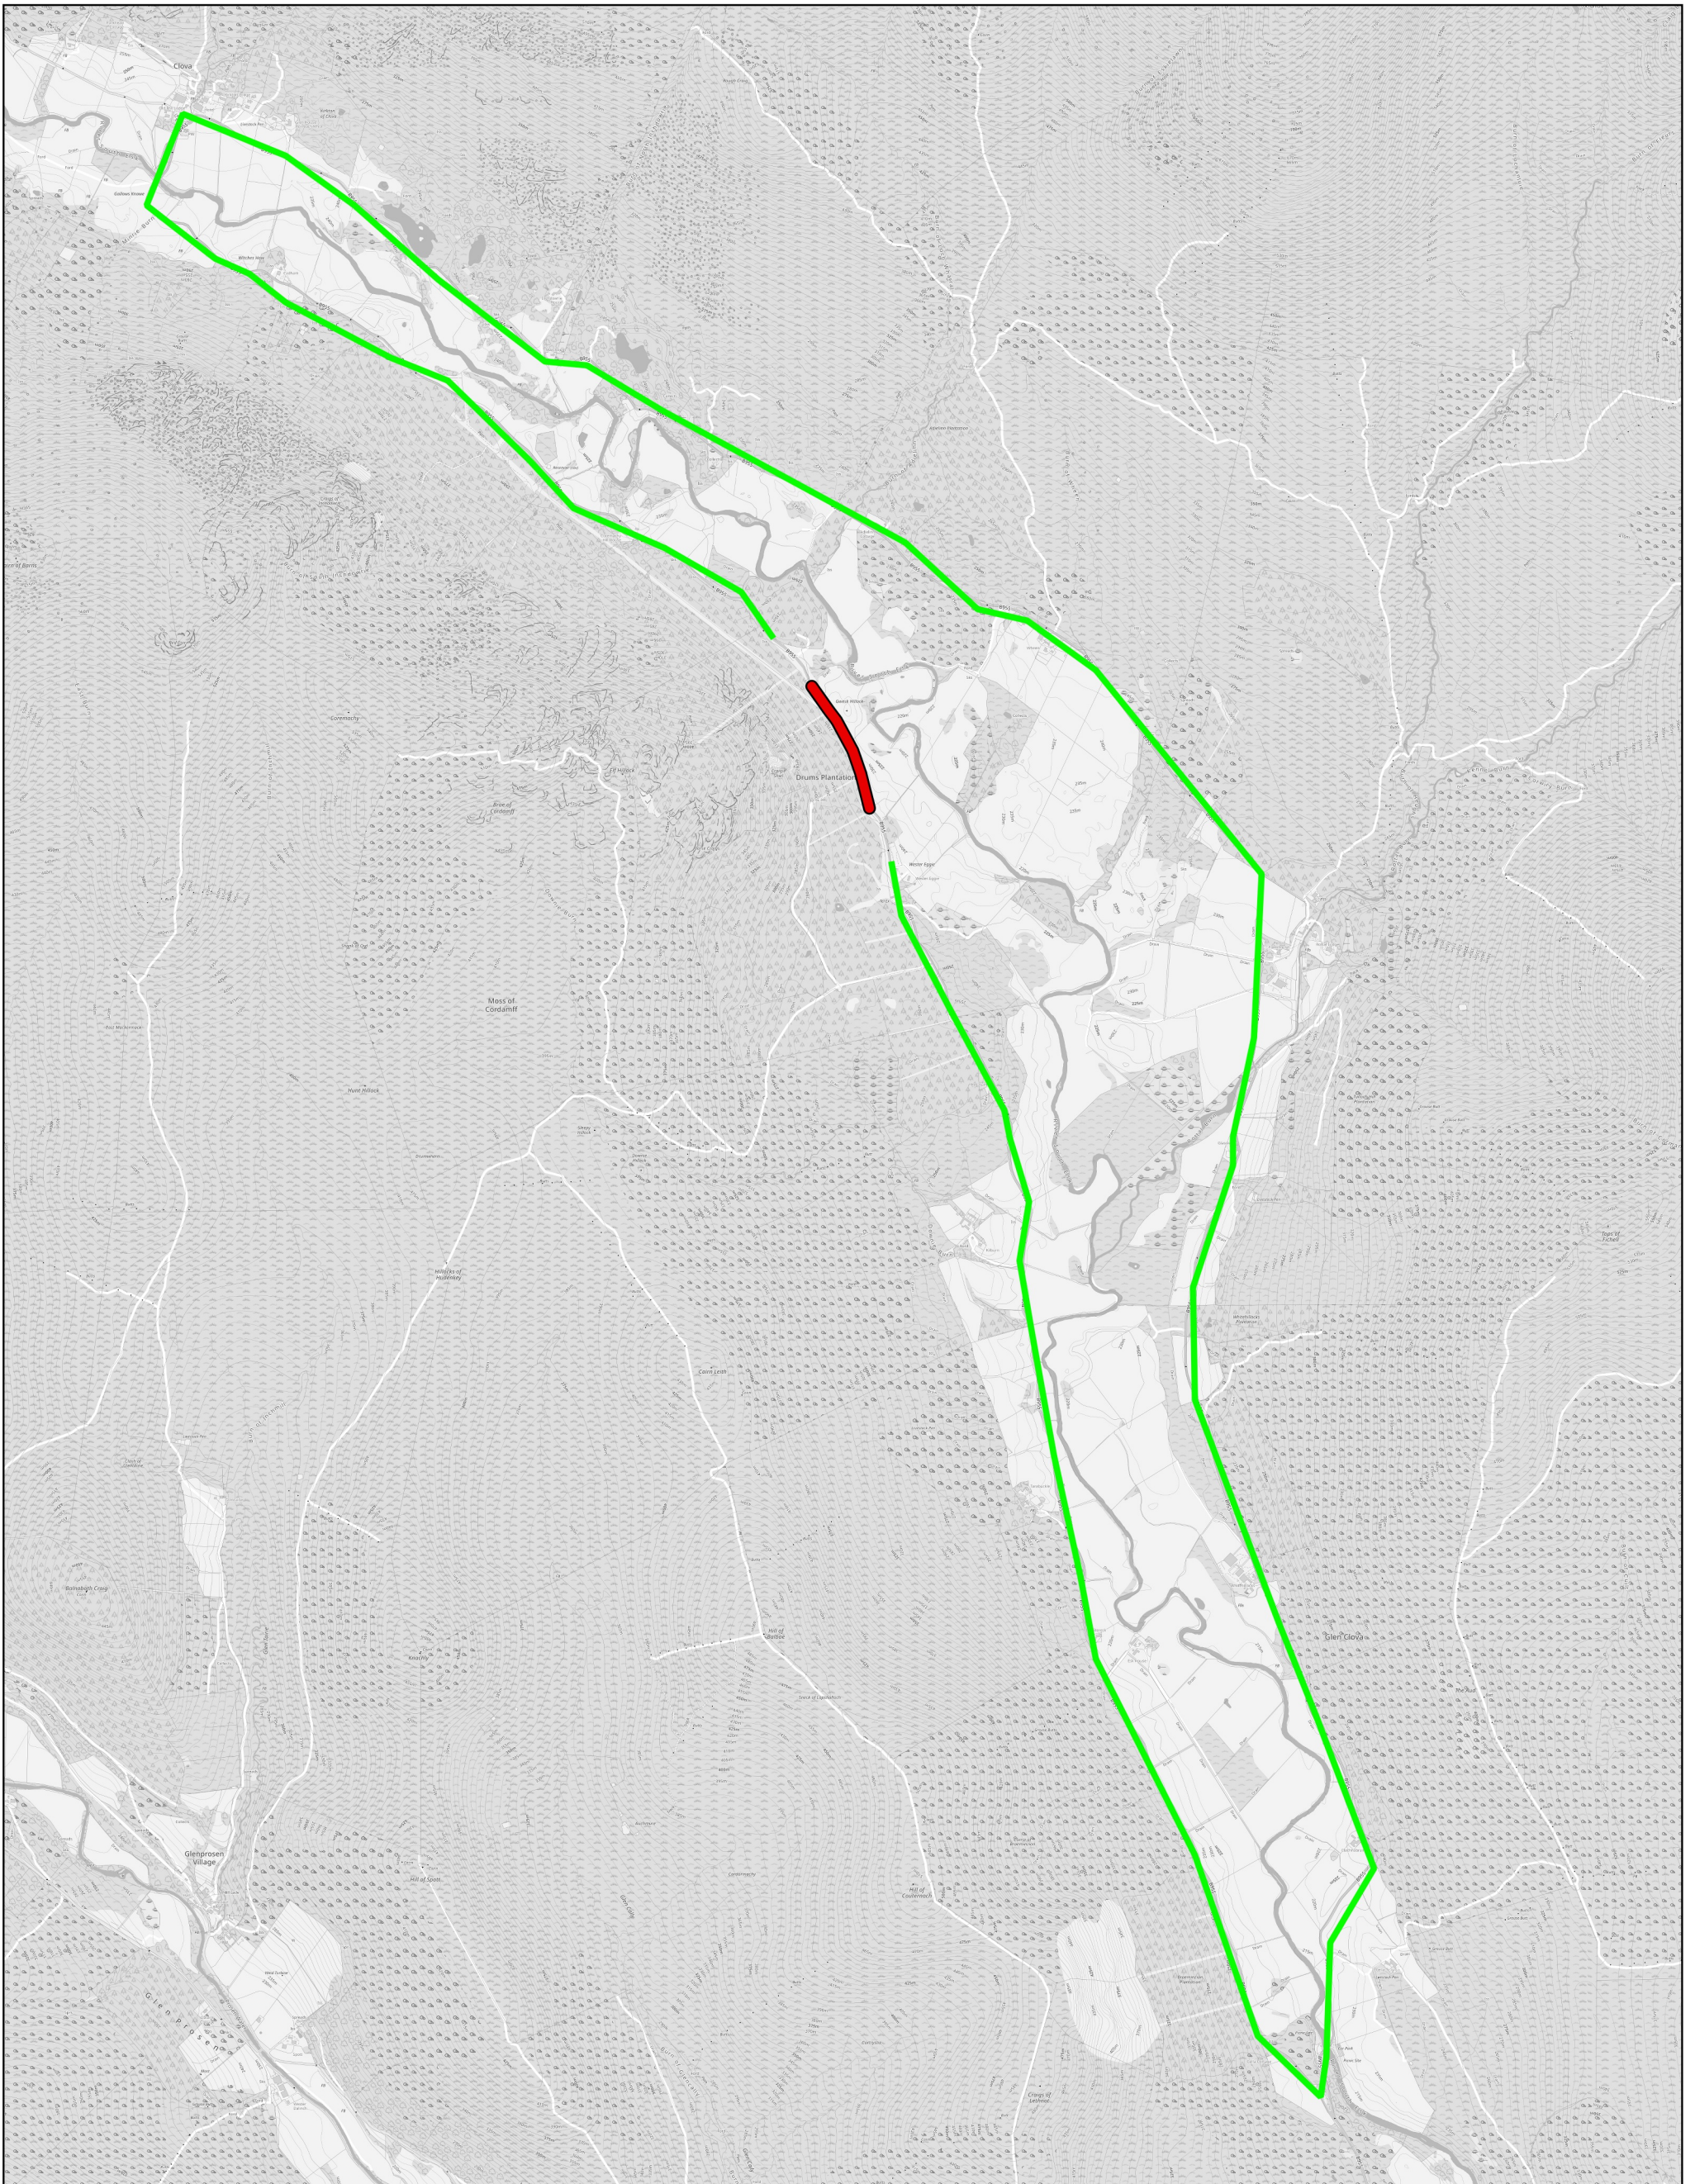

THE ANGUS COUNCIL (B955 AT CLOVA HOTEL GLENCLOVA)(TEMPORARY PROHIBITION OF DRIVING AND WAITING) ORDER 2023

Legend

 Road closed

 Diversion

scale: 1:3000

© Crown copyright and database rights 2023 Ordnance Survey 100023404. You are permitted to use this data solely to enable you to respond to, or interact with, the organisation that provided you with the data. You are not permitted to copy, sub-licence, distribute or sell any of this data to third parties in any form.