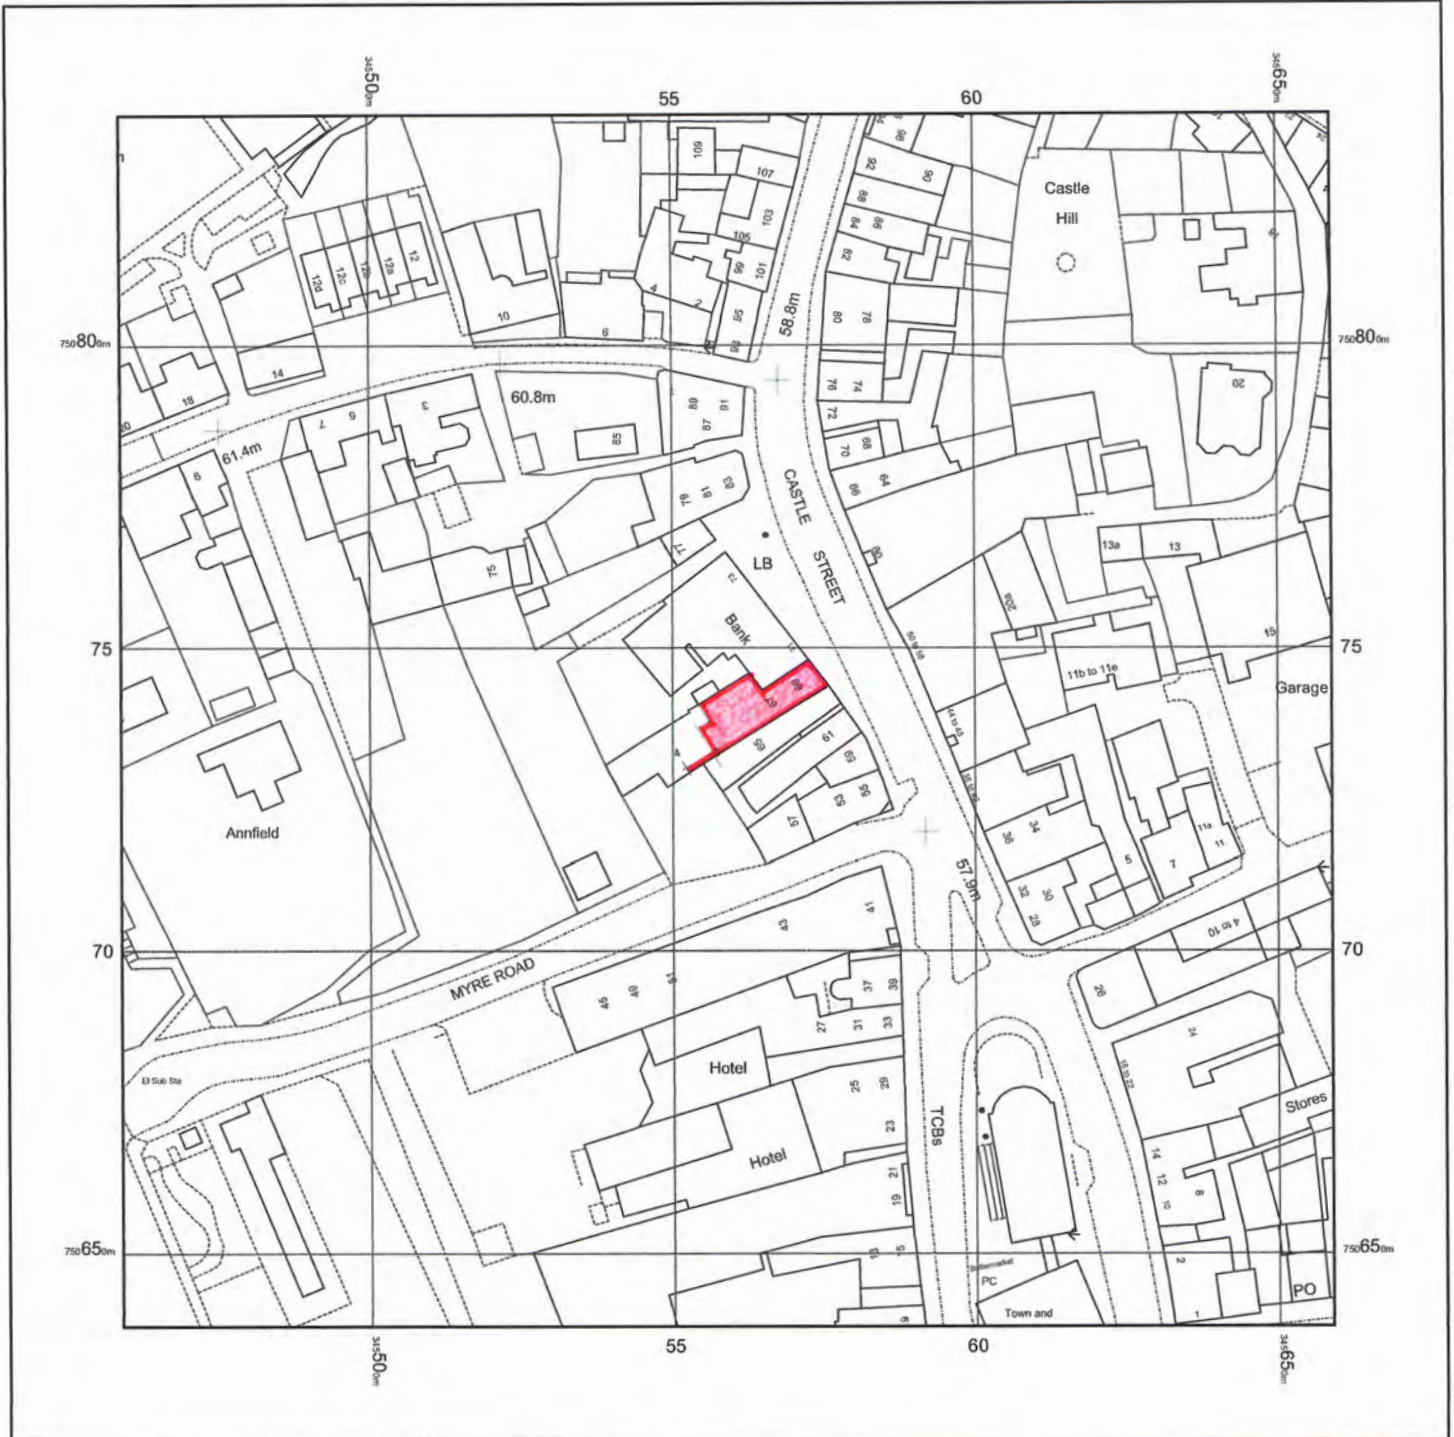

67-69, CASTLE STREET, FORFAR, ANGUS, DD8 3AG

Supplied by: [www.ukmapcentre.com](http://www.ukmapcentre.com)  
Serial No: 258943  
Centre Coordinates: 345559,750738  
Production Date: 28/02/2023 10:22:56

© Crown copyright and database rights 2023 Ordnance Survey 100048957. The representation of road, track or path is no evidence of a boundary or right of way. The representation of features as lines is no evidence of a property boundary.

Location Plan  
3610/01  
67-69 Castle Street  
FORFAR DD8 3AG.