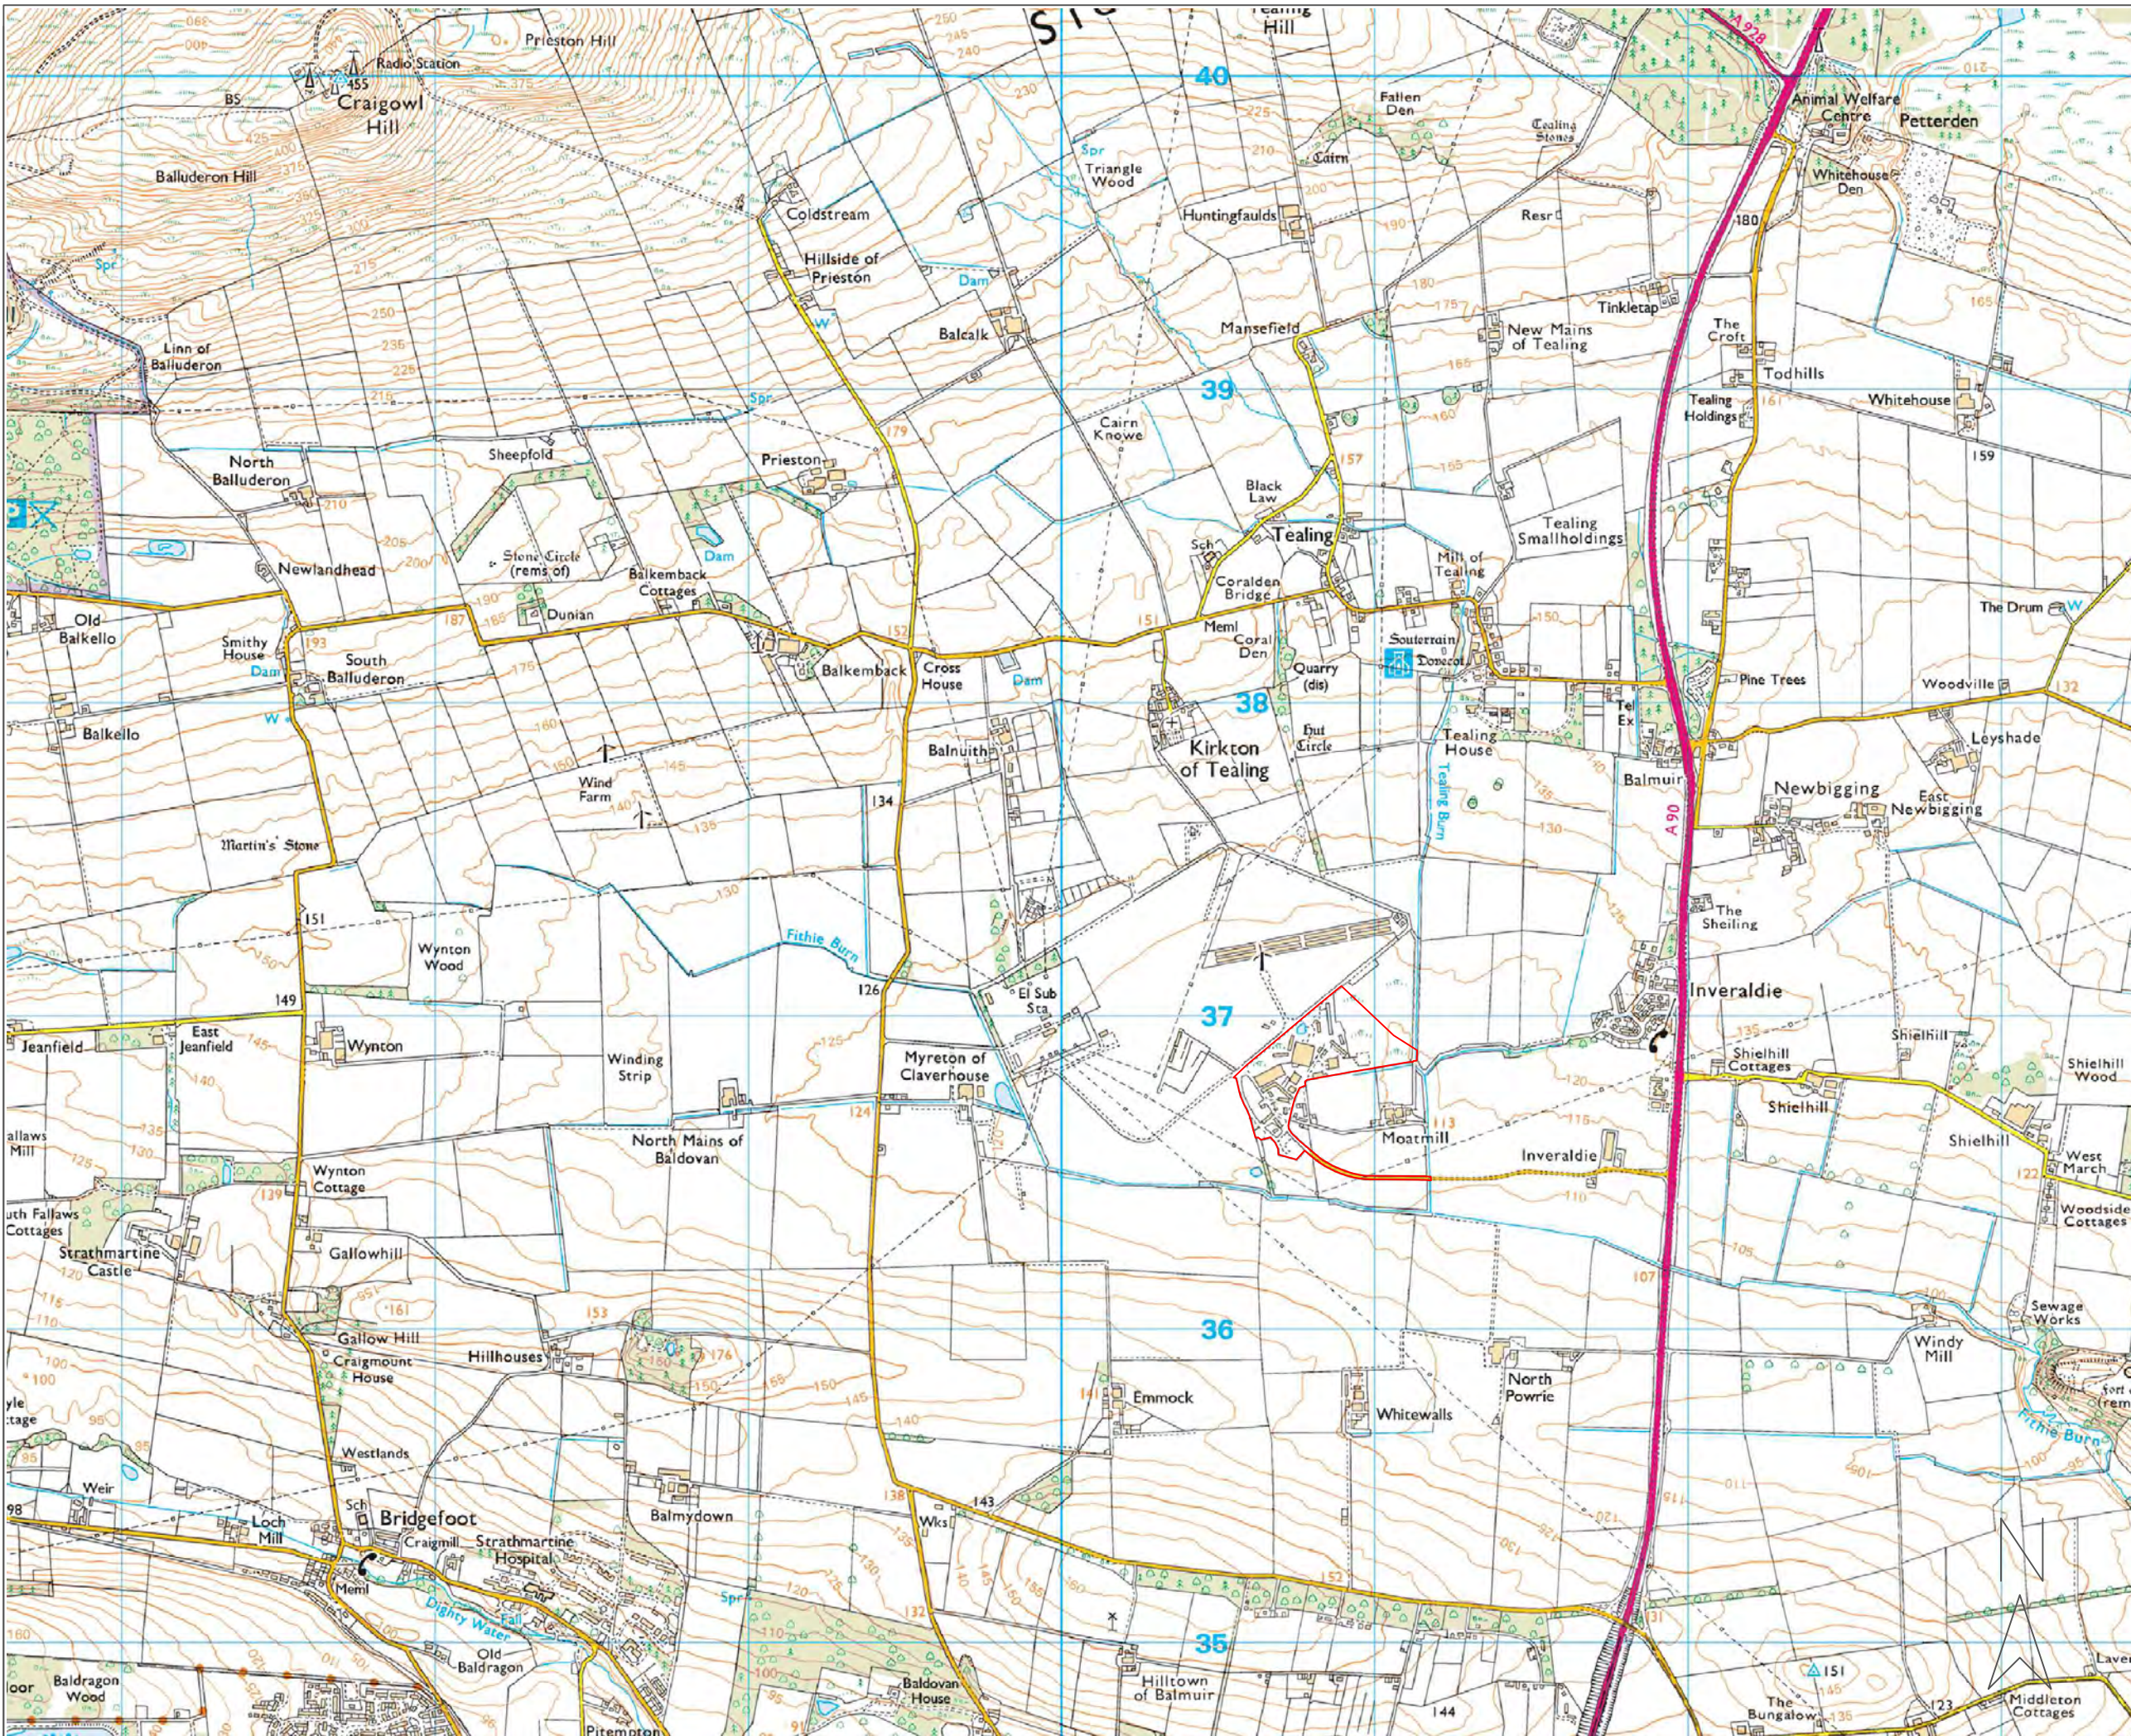

APPENDIX 1

Muir of Pert

 Site

Note indicates the area within which the facility would be sited. Not all of area would be used.

Land at former Tealing airfield, Dundee DD4 0QL

Scale 1:20000 at A3

© Crown Copyright and database right 2023
Ordnance Survey 0100031673
© Copyright LoganPM Ltd 2023

LOGANPM
Energy Project Management

Location Plan

Drawing number
J392/027/19062023

Status
Draft