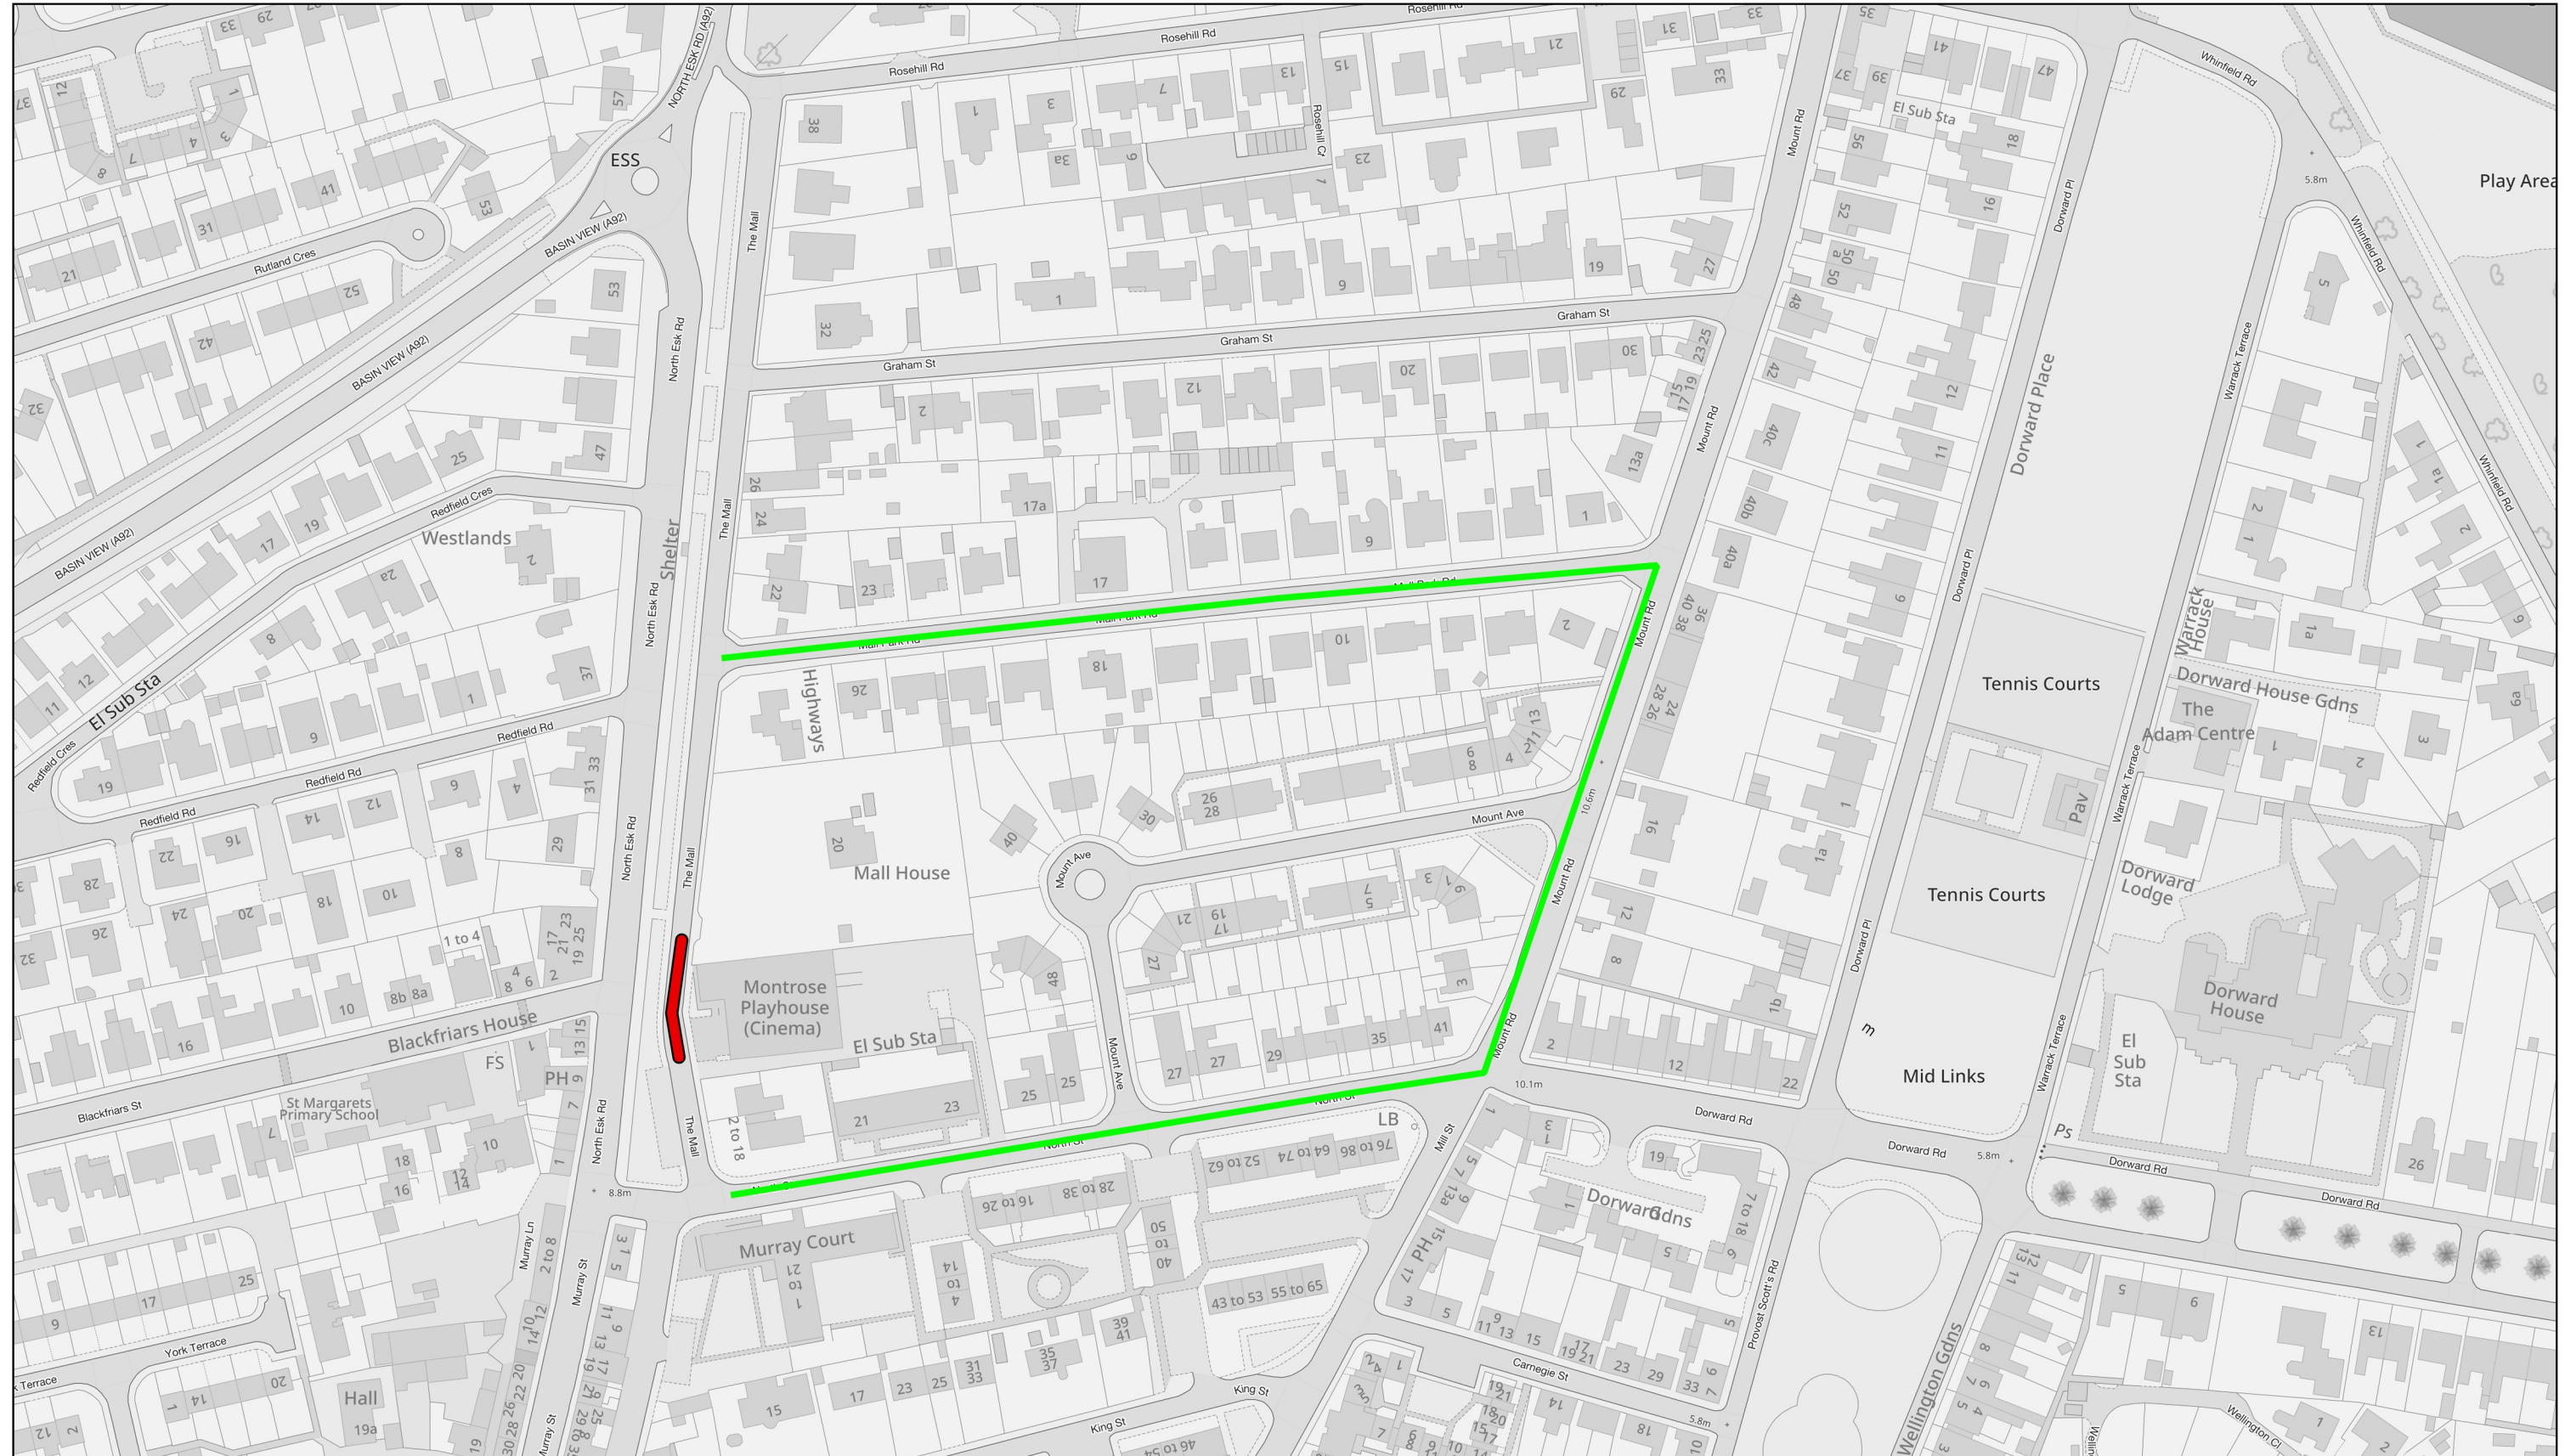

THE ANGUS COUNCIL (MONTROSE PLAYHOUSE)(TEMPORARY PROHIBITION OF DRIVING AND WAITING) ORDER 2023

Legend

- █ Road closed
- █ Diversion

© Crown copyright and database rights 2023 Ordnance Survey 100023404. You are permitted to use this data solely to enable you to respond to, or interact with, the organisation that provided you with the data. You are not permitted to copy, sub-licence, distribute or sell any of this data to third parties in any form.