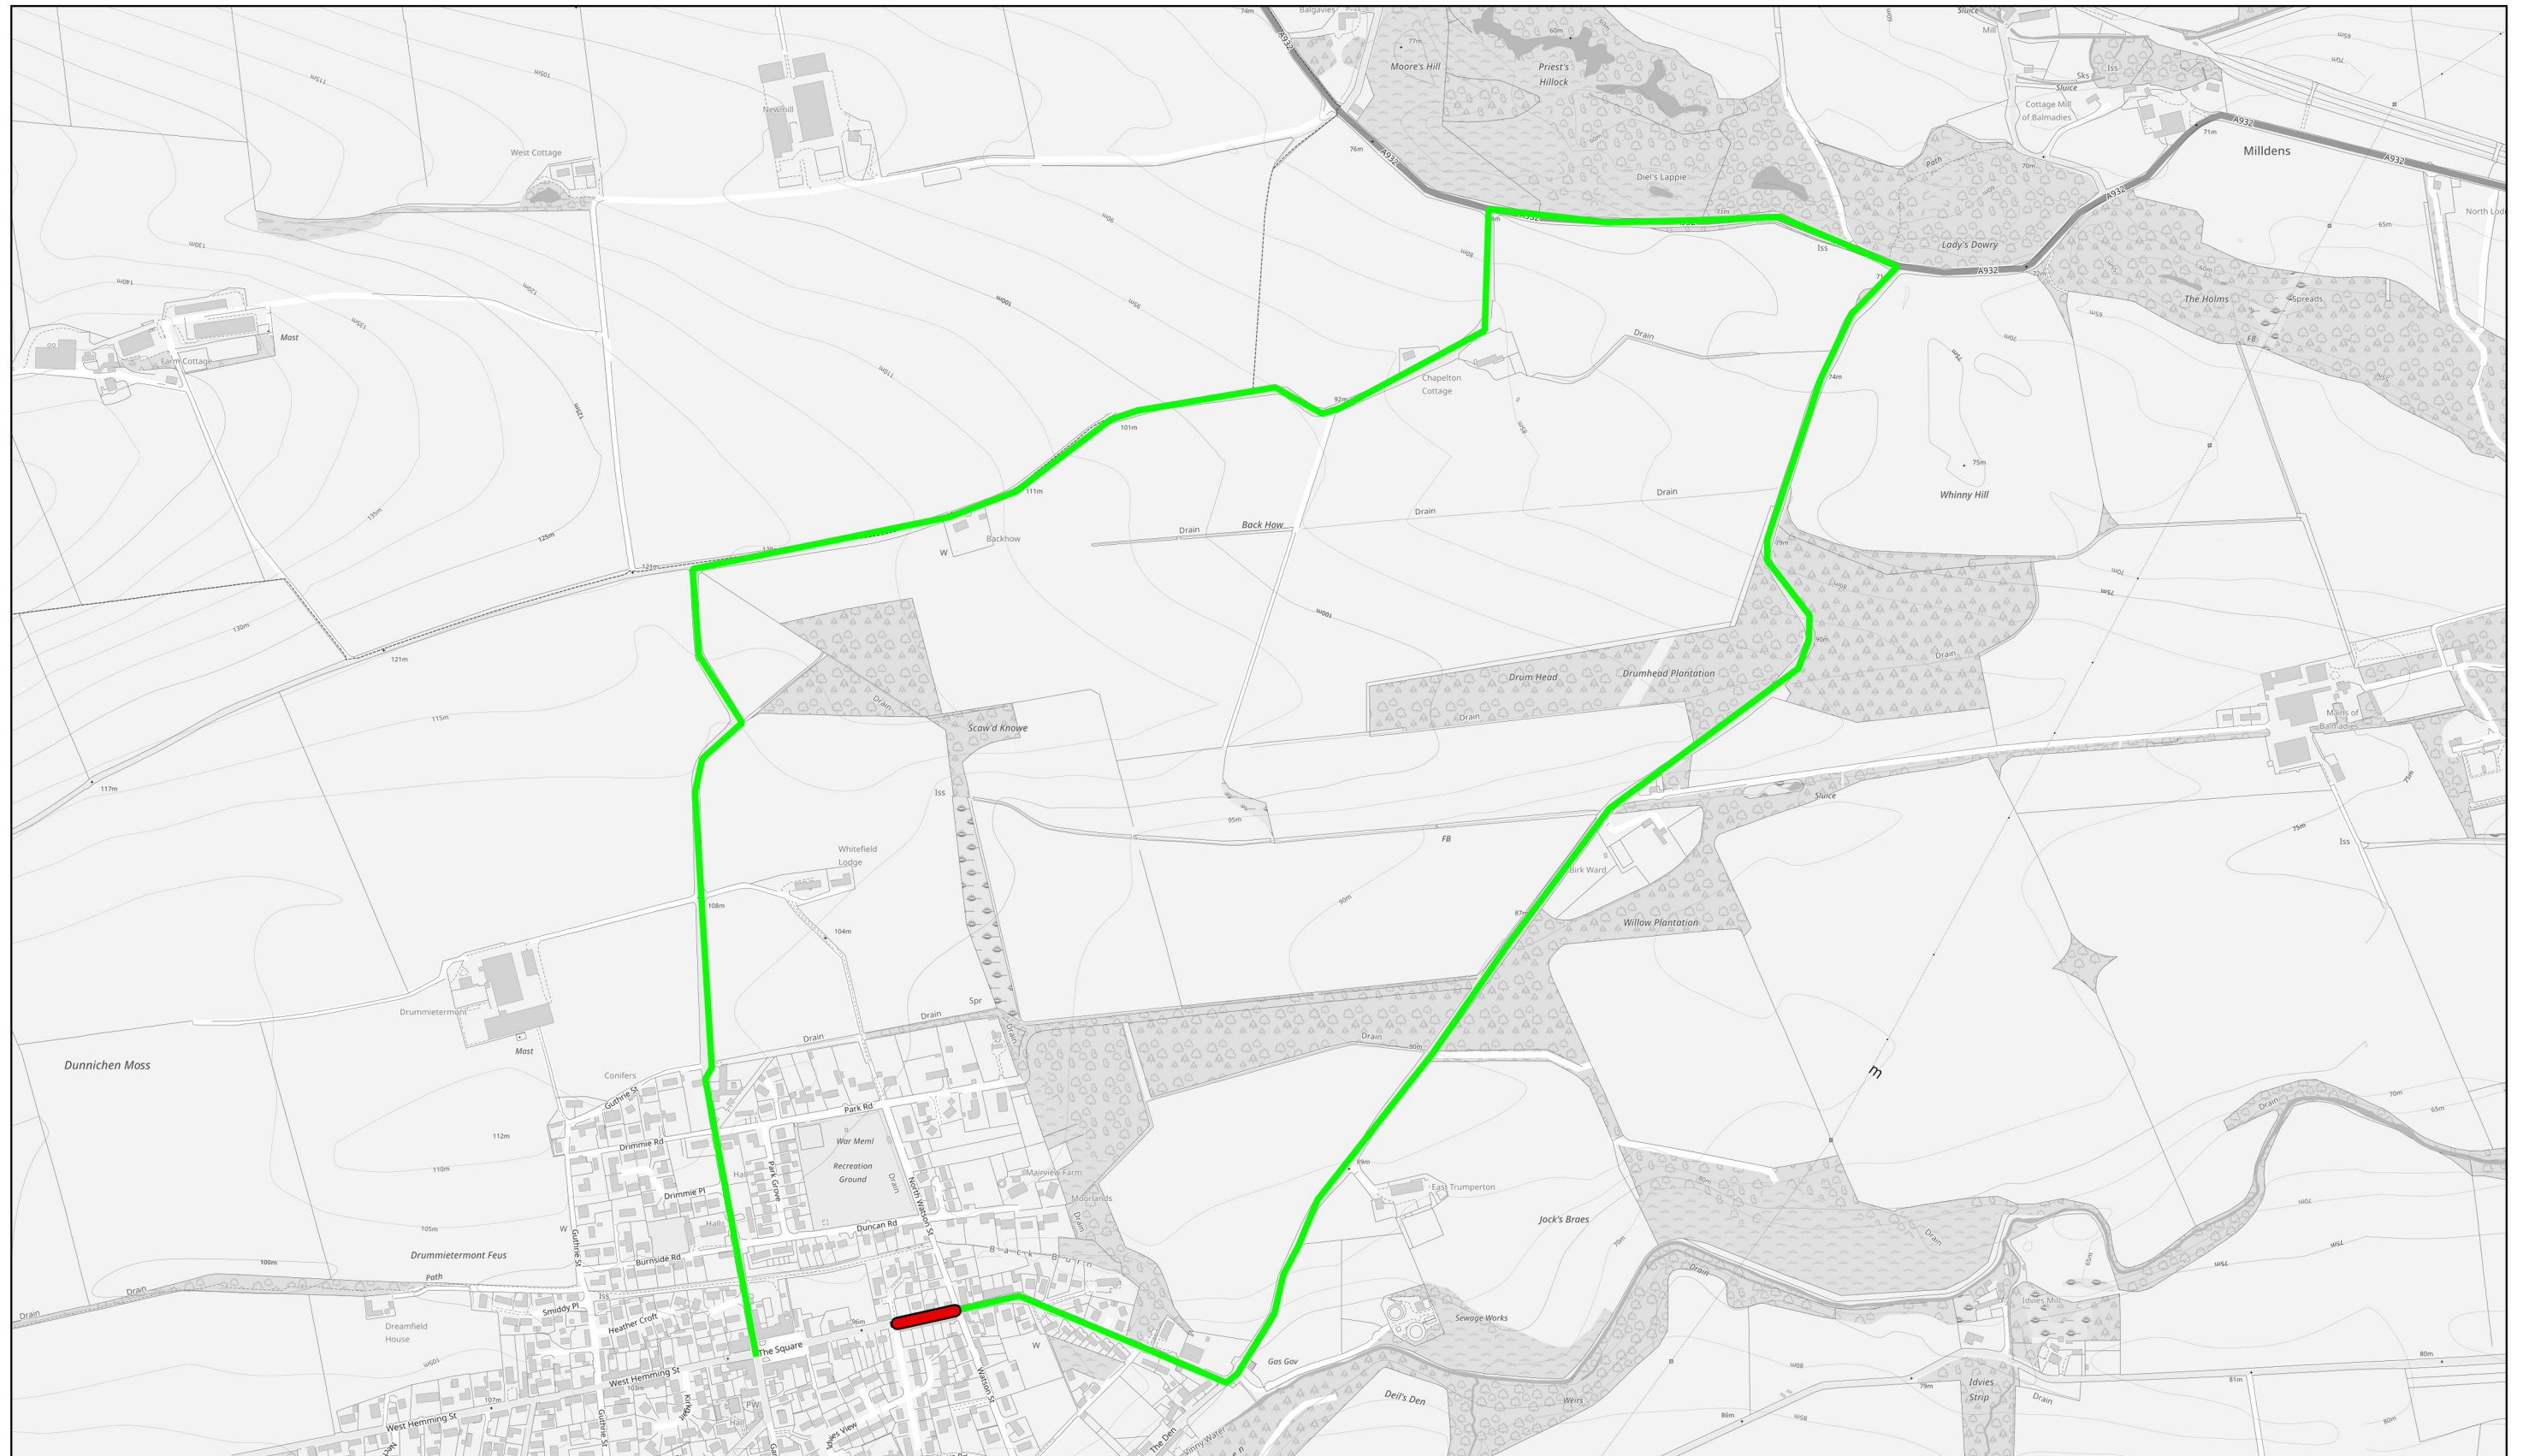

THE ANGUS COUNCIL (EAST HEMMING STREET LETHAM)(TEMPORARY PROHIBITION OF DRIVING AND WAITING) ORDER 2023

Legend

-  Road closed
-  Diversion

Scale: 1:8500

© Crown copyright and database rights 2023 Ordnance Survey 100023404. You are permitted to use this data solely to enable you to respond to, or interact with, the organisation that provided you with the data. You are not permitted to copy, sub-licence, distribute or sell any of this data to third parties in any form.