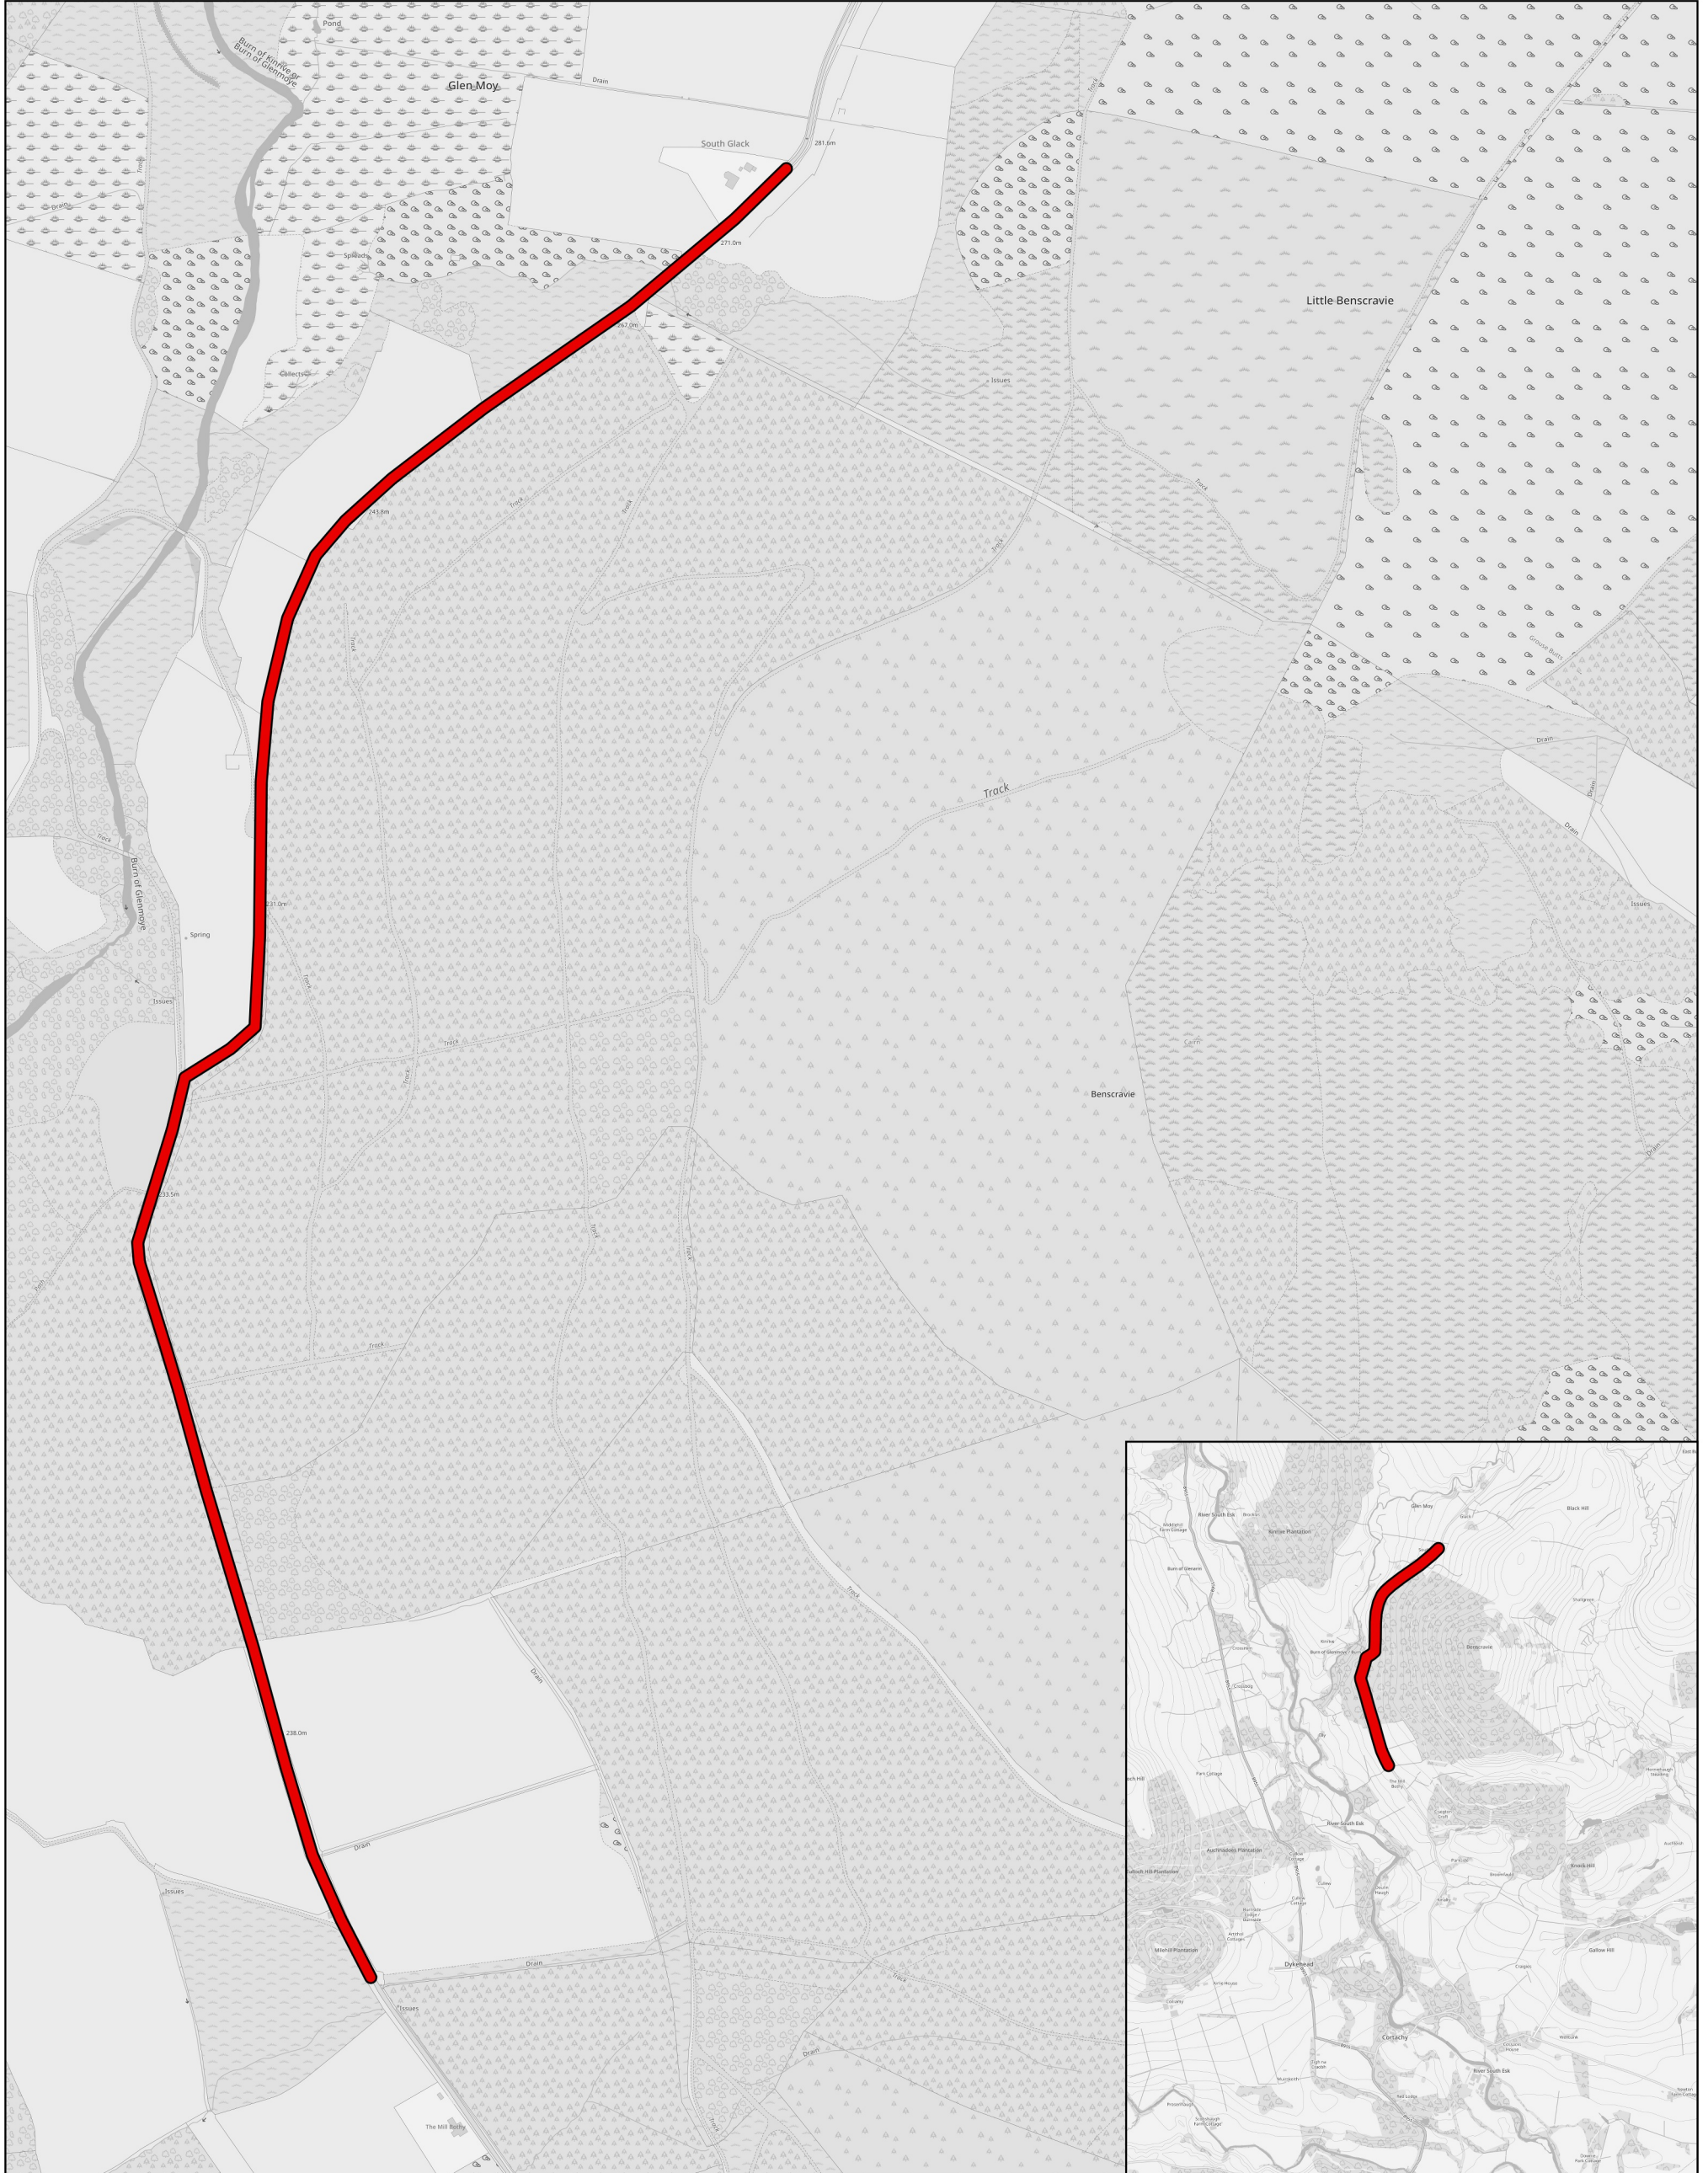

THE ANGUS COUNCIL (GLENMOY ROAD)(TEMPORARY PROHIBITION OF DRIVING AND WAITING) ORDER 2023

**Scale: 1:6000 &
1:50,000**

Legend

 Road closed

© Crown copyright and database rights 2023 Ordnance Survey 100023404. You are permitted to use this data solely to enable you to respond to, or interact with, the organisation that provided you with the data. You are not permitted to copy, sub-licence, distribute or sell any of this data to third parties in any form.