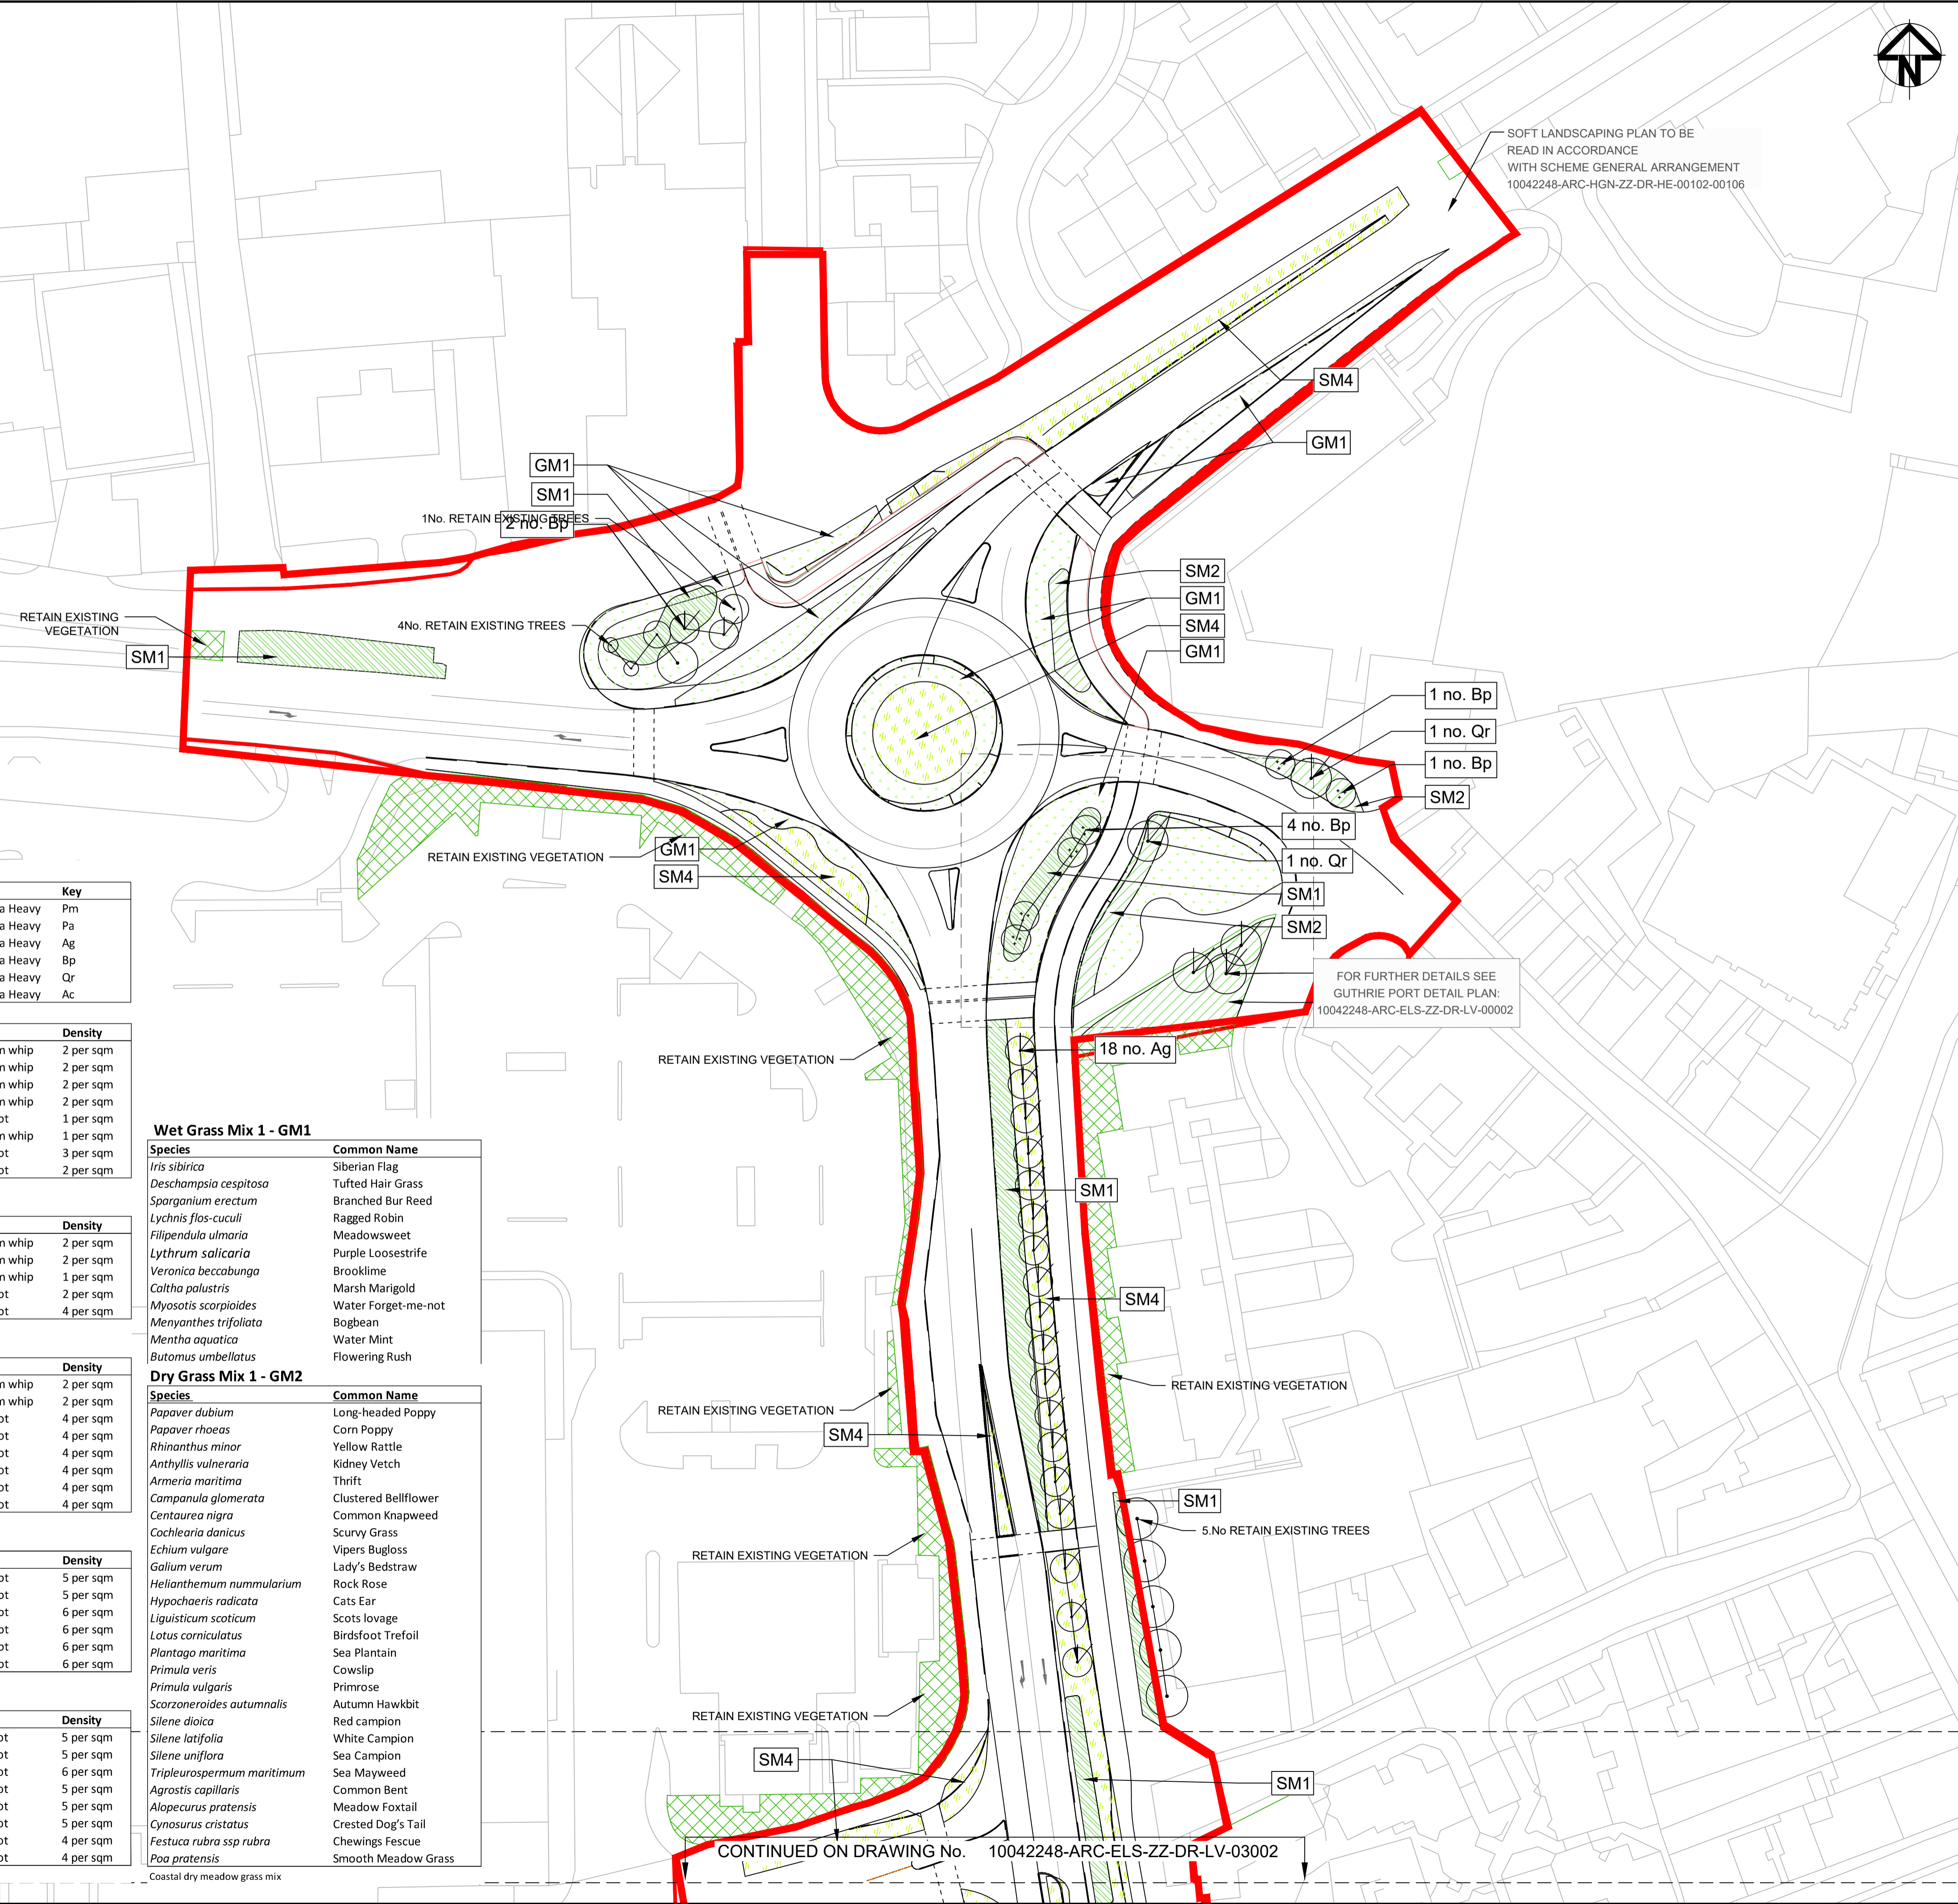

Dry Grass Mix 1 - GM2

Species	Common Name
<i>Papaver dubium</i>	Long-headed Poppy
<i>Papaver rhoeas</i>	Corn Poppy
<i>Rhinanthus minor</i>	Yellow Rattle
<i>Anthyllis vulneraria</i>	Kidney Vetch
<i>Armeria maritima</i>	Thrift
<i>Campanula glomerata</i>	Clustered Bellflower
<i>Centauria nigra</i>	Common Knapweed
<i>Cochlearia danicus</i>	Scurvy Grass
<i>Echium vulgare</i>	Vipers Bugloss
<i>Galium verum</i>	Lady's Bedstraw
<i>Helianthemum nummularium</i>	Rock Rose
<i>Hypochaeris radicata</i>	Cats Ear
<i>Ligusticum scoticum</i>	Scots lovage
<i>Lotus corniculatus</i>	Birdsfoot Trefoil
<i>Plantago maritima</i>	Sea Plantain
<i>Primula veris</i>	Cowslip
<i>Primula vulgaris</i>	Primrose
<i>Scorzonera autumnalis</i>	Autumn Hawkbit
<i>Silene dioica</i>	Red campion
<i>Silene latifolia</i>	White Campion
<i>Silene uniflora</i>	Sea Campion
<i>Tripleurospermum maritimum</i>	Sea Mayweed
<i>Agrostis capillaris</i>	Common Bent
<i>Alopecurus pratensis</i>	Meadow Foxtail
<i>Cynosurus cristatus</i>	Crested Dog's Tail
<i>Festuca rubra ssp rubra</i>	Chewings Fescue
<i>Poa pratensis</i>	Smooth Meadow Grass

Coastal dry meadow grass mix

FOR FURTHER DETAILS SEE GUTHRIE PORT DETAIL PLAN: 10042248-ARC-ELS-ZZ-DR-LV-00002

CONTINUED ON DRAWING No. 10042248-ARC-ELS-ZZ-DR-LV-03002

Rev	Date	Description	Prod	Chk	Rev	App
P01	04/11/22	amended		JR	JR	MS
P02	14/02/23	update		RH	JR	JR
P03	29/09/23	FOR TENDER		RM	JR	MS

Angus Council

Project: **Arbroath A Place for Everyone**

Site: A92 Westport, Arbroath Angus
Client: Angus Council, Angus House, Sylvie Way, Orchardbank Business Park, Forfar, DD8 1AN, www.angus.gov.uk

ARCADIS

Registered office: 80 Fenchurch Street, London EC3M 4BY
Coordinating office: 16th Floor, 103 Colmore Row, Birmingham B3 3AG, Tel: 44 (0)121 516 1818

www.arcadis.com © Copyright reserved

Design Title: **Arbroath - A Place for Everyone Detailed Design Soft Landscape Plan Sheet 1 of 6**

Designed	Checked	Reviewed	Approved	Design Stage
R. Hebble	J. Ramsay	J. Ramsay	M. Scott	---

Signature	Date
<i>[Signature]</i>	29/09/23
<i>[Signature]</i>	29/09/23
<i>[Signature]</i>	29/09/23
<i>[Signature]</i>	29/09/23

Original Size: A1 Grid: OS Datum: AOD
Suitability Code: S5 Scale: 1:500 Project Number: 10042248

Suitable for Review and Acceptance

Drawing Number: 10042248 - ARC - ELS ZZ - DR - LV - 03001 Revision: P03