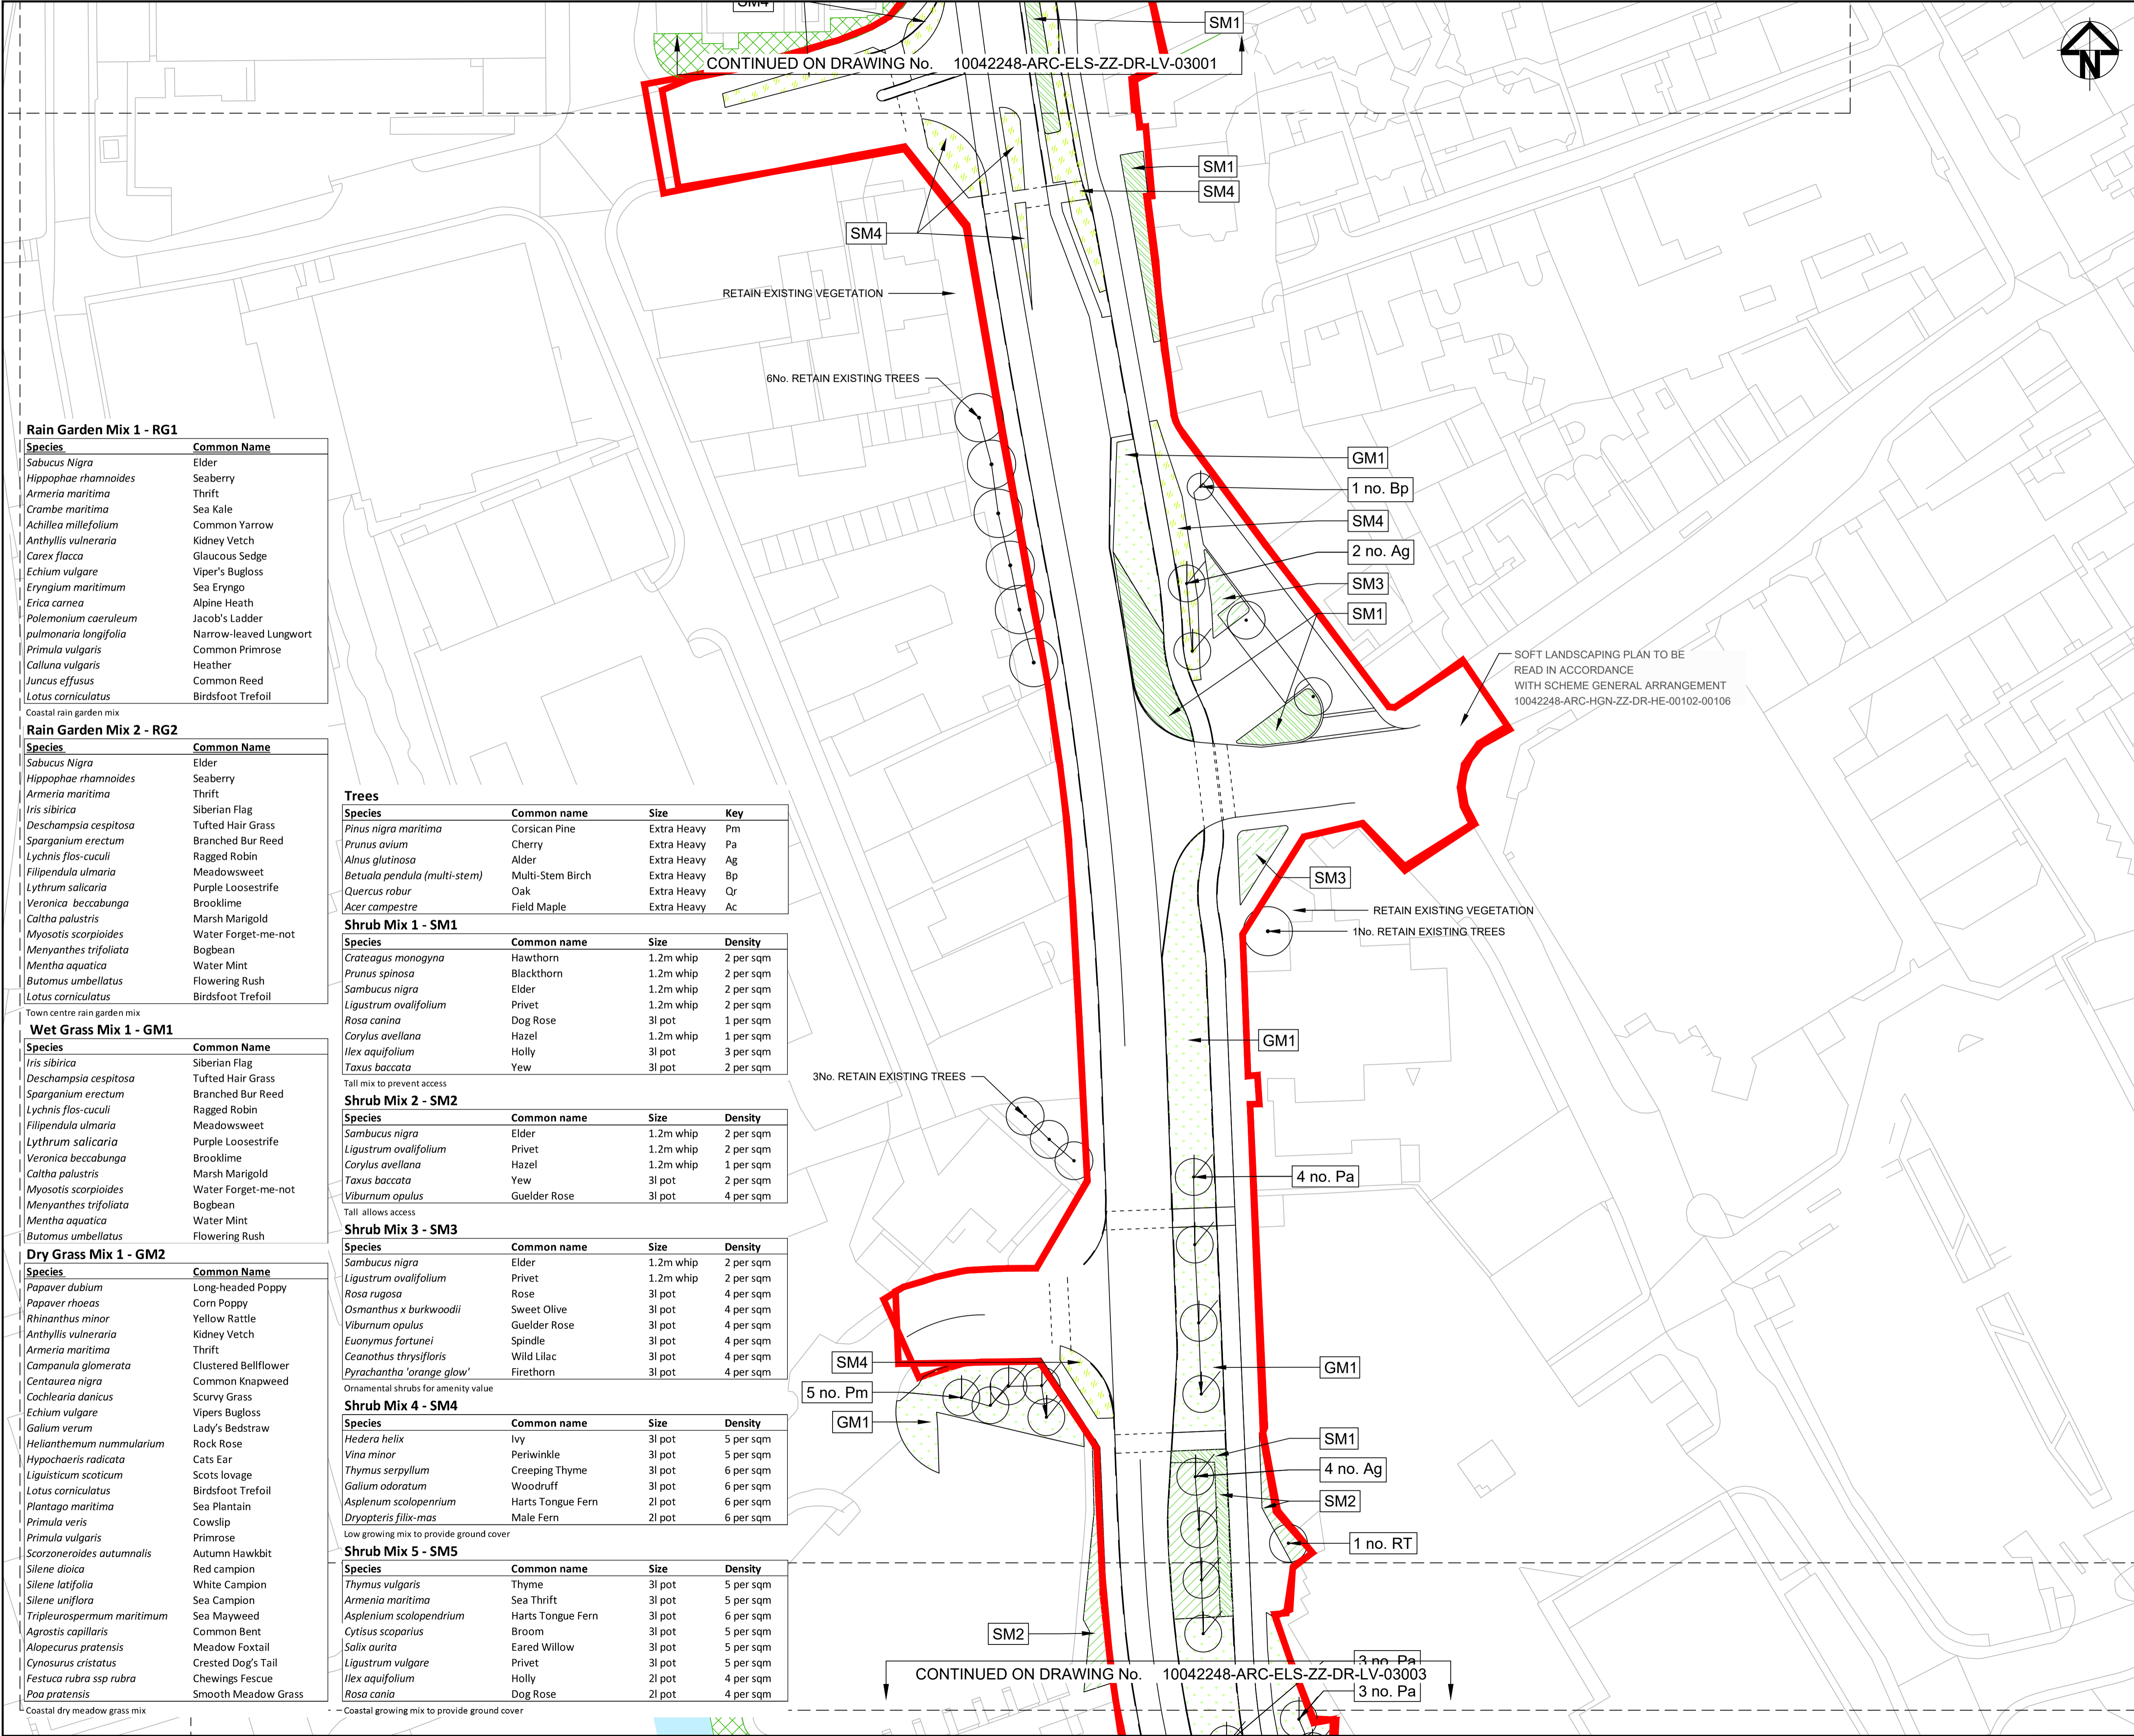

Original Size	Grid	Datum
A1	OS	AOD
Suitability Code: S5	Scale: 1:500	Project Number: 10042248

Suitable for Review and Acceptance

Drawing Number: **10042248 - ARC - ELS ZZ - DR - LV - 03002** Revision: **P03**