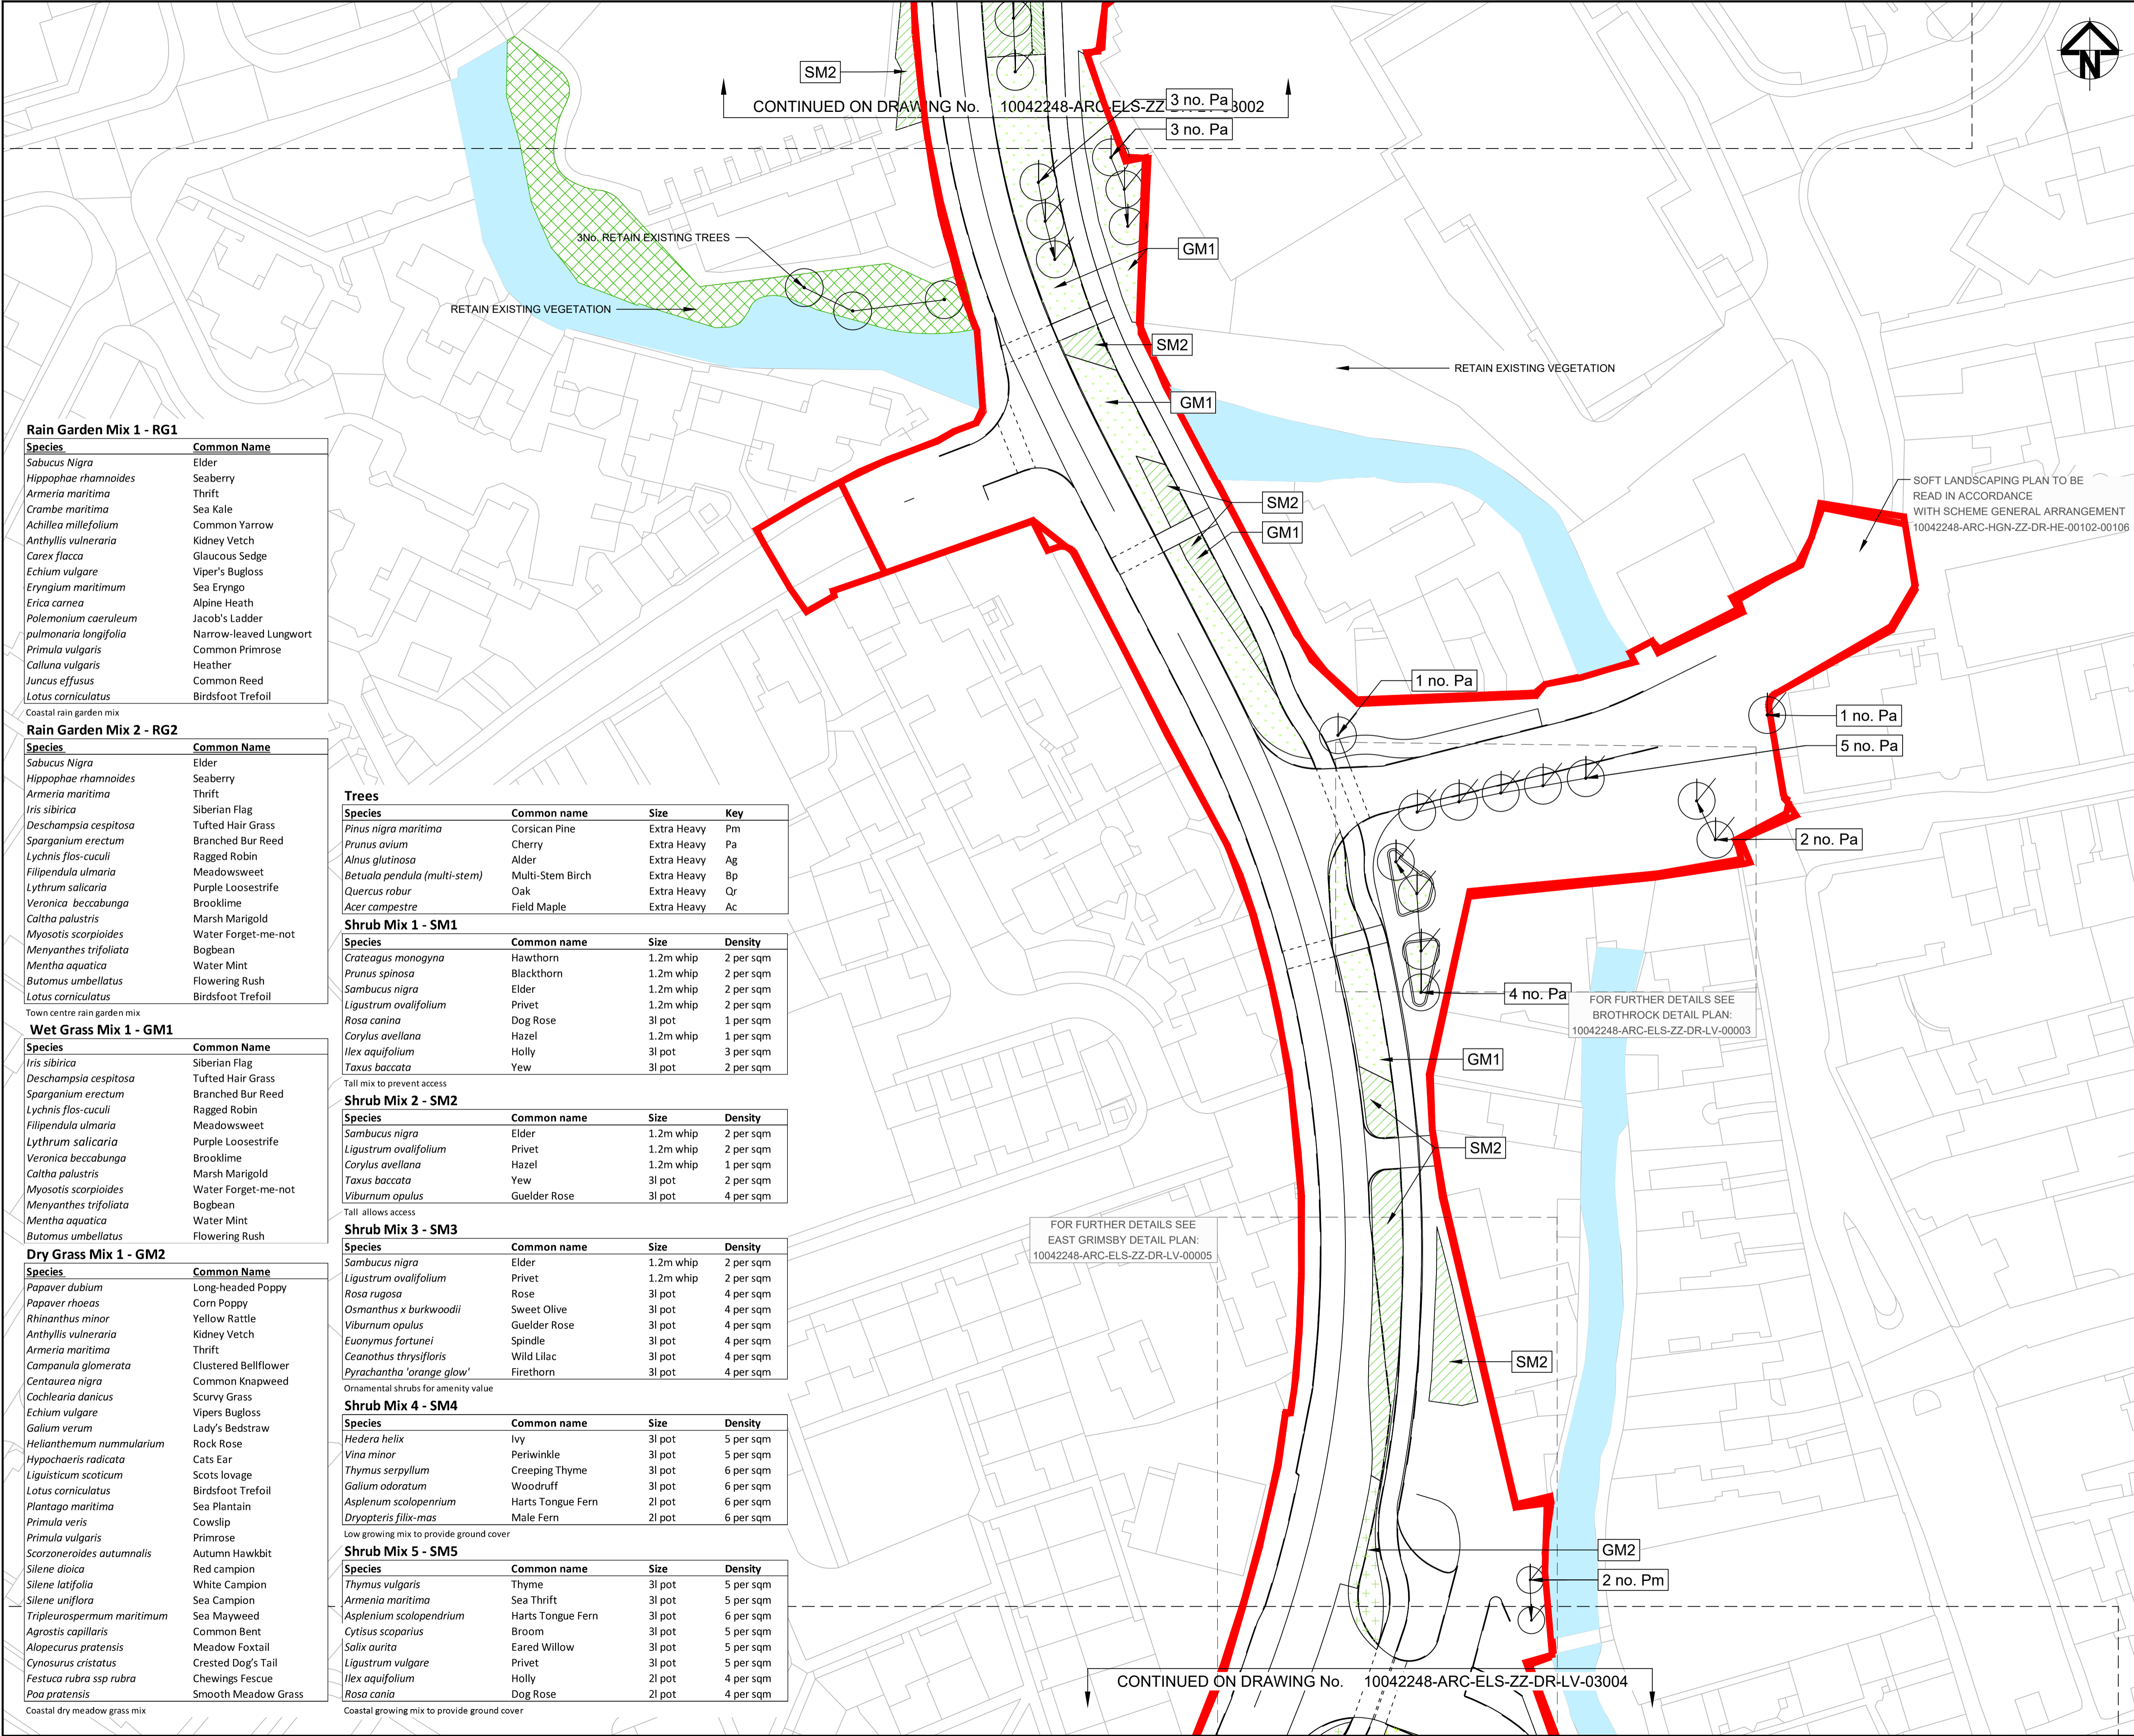

Original Size: N/A	Grid: OS	Datum: AOD
Suitability Code: S5	Scale: 1:500	Project Number: 10042248

Suitable for Review and Acceptance

Drawing Number: 10042248 - ARC - ELS ZZ - DR - LV - 03003

Revision: P03