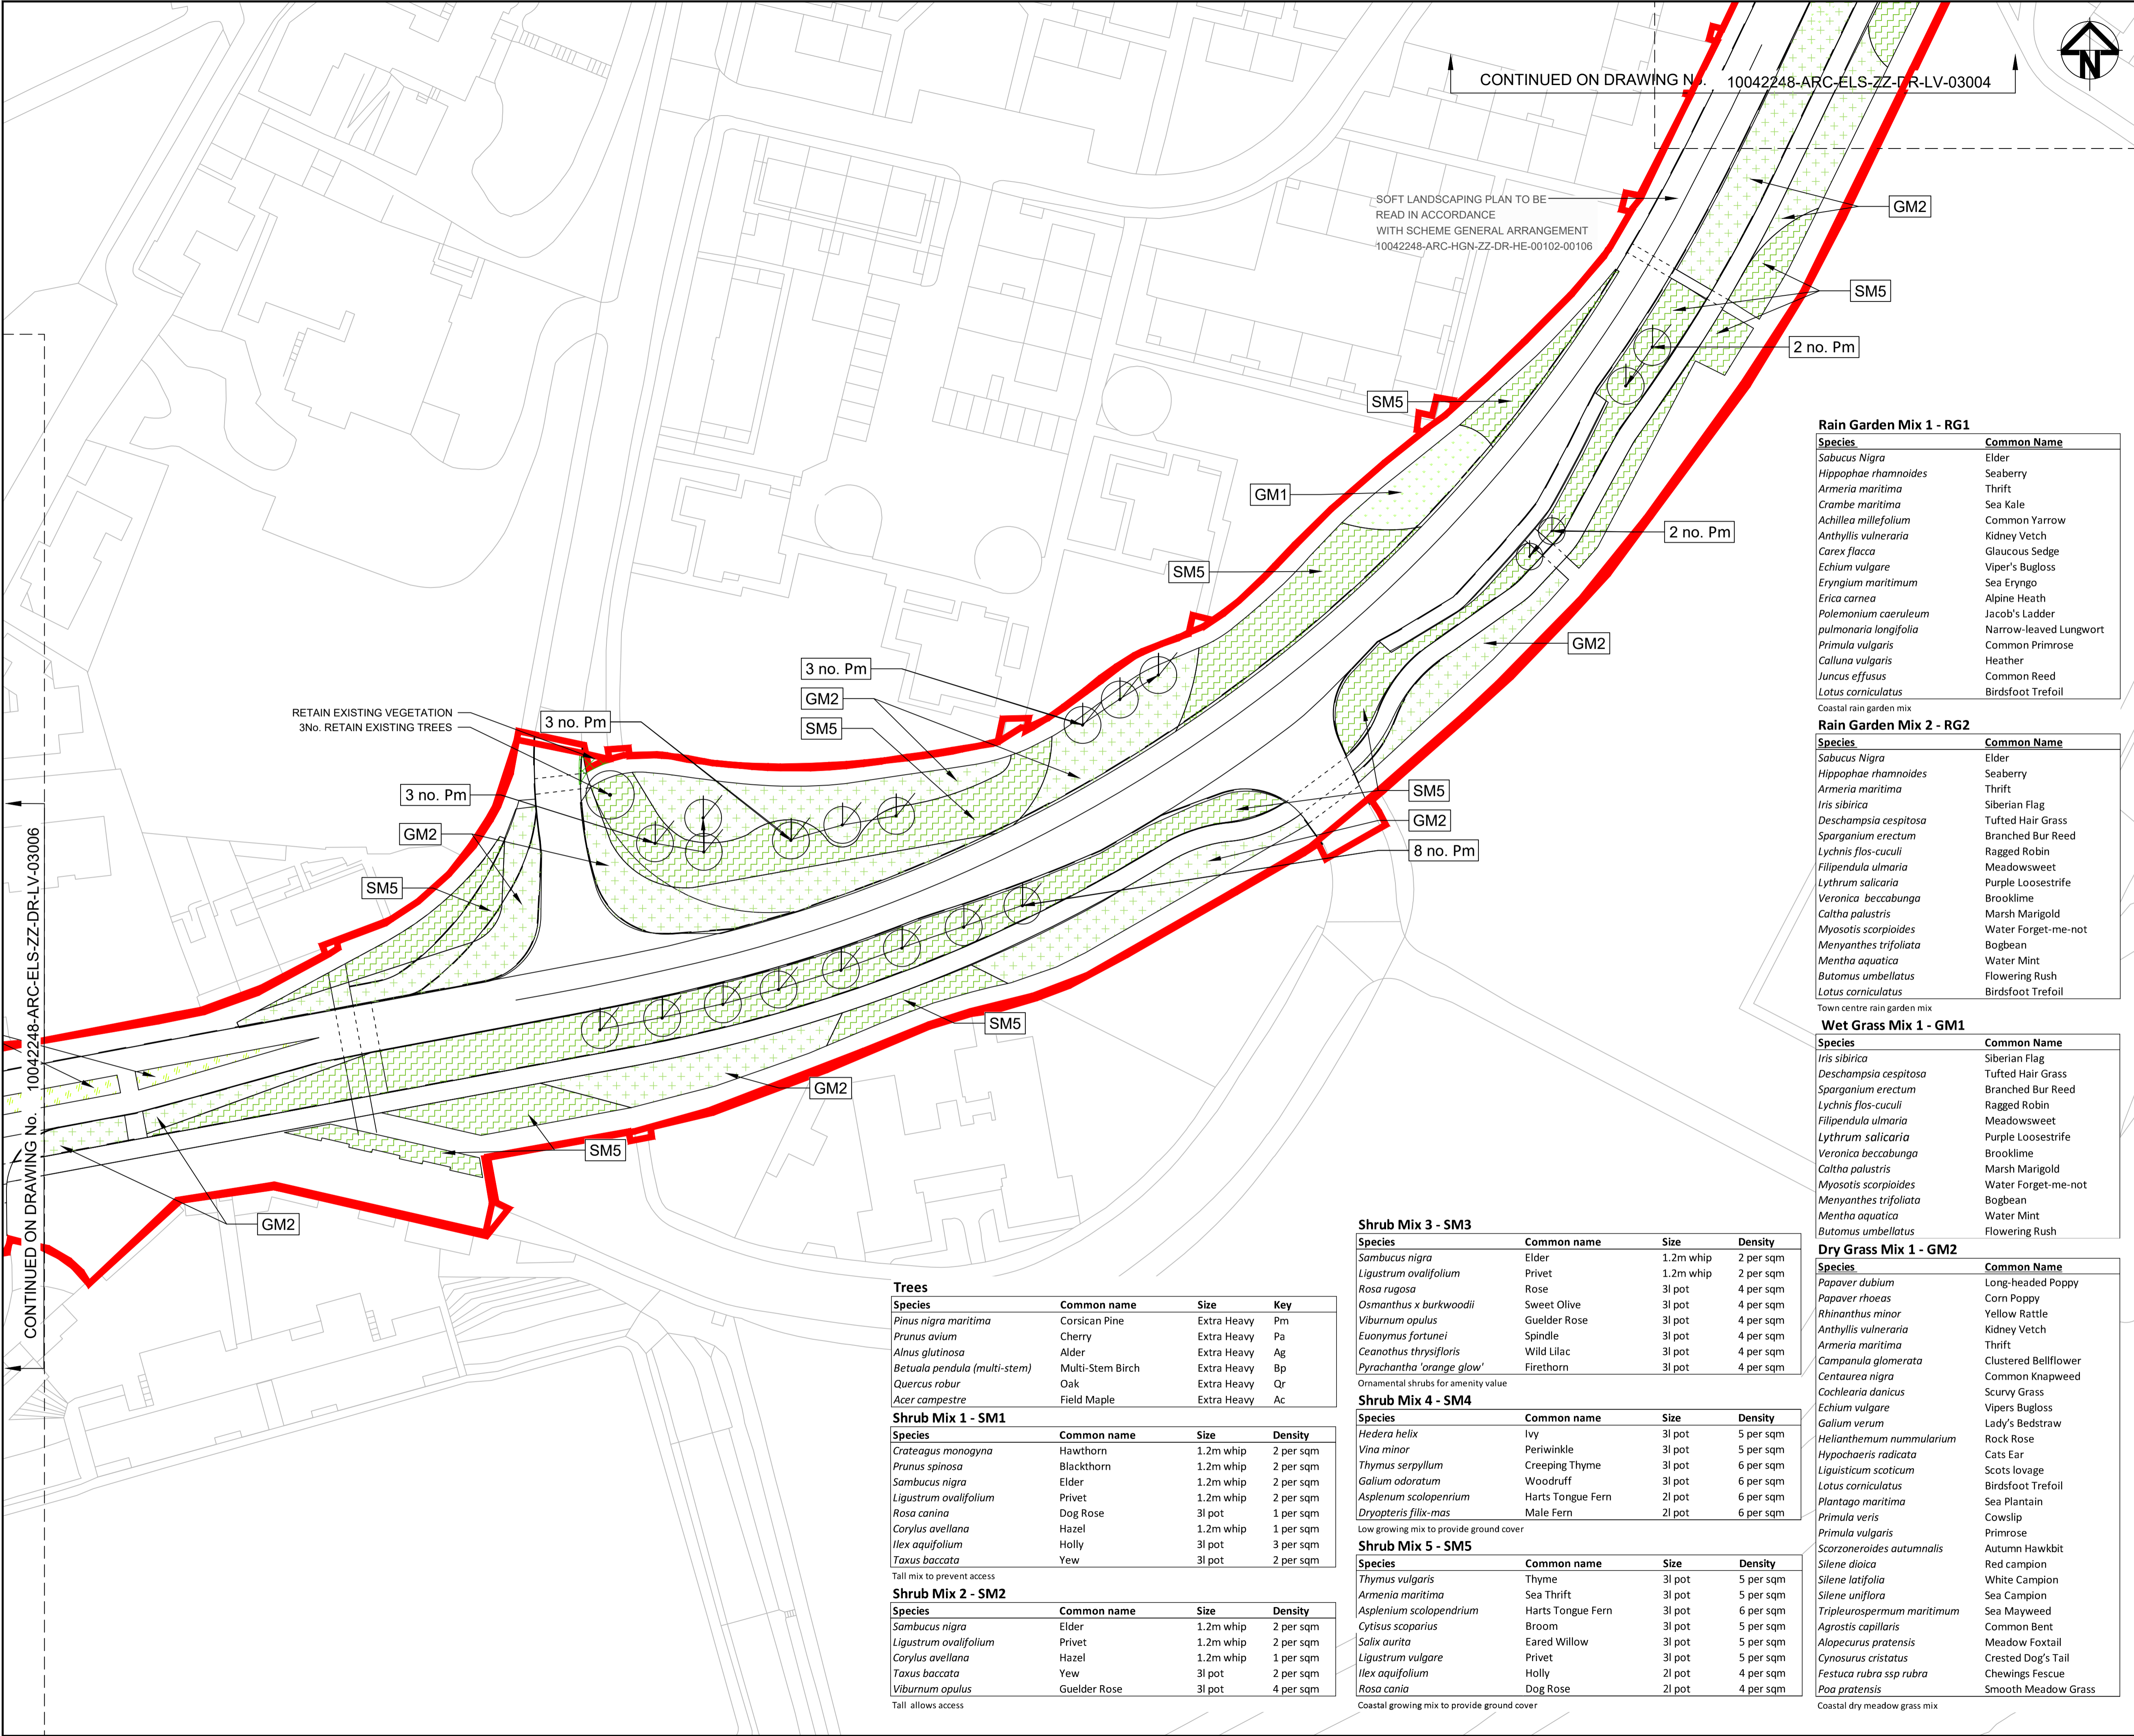

Dry Grass Mix 1 - GM2

Species	Common Name
<i>Papaver dubium</i>	Long-headed Poppy
<i>Papaver rhoeas</i>	Corn Poppy
<i>Rhinanthus minor</i>	Yellow Rattle
<i>Anthyllis vulneraria</i>	Kidney Vetch
<i>Armeria maritima</i>	Thrift
<i>Campanula glomerata</i>	Clustered Bellflower
<i>Centaurea nigra</i>	Common Knapweed
<i>Cacchlearia danicus</i>	Scurvy Grass
<i>Echium vulgare</i>	Vipers Bugloss
<i>Galium verum</i>	Lady's Bedstraw
<i>Helianthemum nummularium</i>	Rock Rose
<i>Hypochaeris radicata</i>	Cats Ear
<i>Ligusticum scoticum</i>	Scots lovage
<i>Lotus corniculatus</i>	Birdsfoot Trefoil
<i>Plantago maritima</i>	Sea Plantain
<i>Primula veris</i>	Cowslip
<i>Primula vulgaris</i>	Primrose
<i>Scorzoneroideis autumnalis</i>	Autumn Hawkbit
<i>Silene dioica</i>	Red campion
<i>Silene latifolia</i>	White Campion
<i>Silene uniflora</i>	Sea Campion
<i>Tripleurospermum maritimum</i>	Sea Mayweed
<i>Agrostis capillaris</i>	Common Bent
<i>Alopecurus pratensis</i>	Meadow Foxtail
<i>Cynosurus cristatus</i>	Crested Dog's Tail
<i>Festuca rubra ssp rubra</i>	Chewings Fescue
<i>Poa pratensis</i>	Smooth Meadow Grass

Rev	Date	Description	Prod	Chk	Rev	App
P01	04/11/22	amended		JR	JR	MS
P02	14/02/23	For Issue		RH	JR	JR
P03	29/09/23	FOR TENDER		RM	JR	MS

Trees

Species	Common name	Size	Key
<i>Pinus nigra maritima</i>	Corsican Pine	Extra Heavy	Pm
<i>Prunus avium</i>	Cherry	Extra Heavy	Pa
<i>Alnus glutinosa</i>	Alder	Extra Heavy	Ag
<i>Betula pendula (multi-stem)</i>	Multi-Stem Birch	Extra Heavy	Bp
<i>Quercus robur</i>	Oak	Extra Heavy	Qr
<i>Acer campestre</i>	Field Maple	Extra Heavy	Ac

Shrub Mix 1 - SM1

Species	Common name	Size	Density
<i>Crateagus monogyna</i>	Hawthorn	1.2m whip	2 per sqm
<i>Prunus spinosa</i>	Blackthorn	1.2m whip	2 per sqm
<i>Sambucus nigra</i>	Elder	1.2m whip	2 per sqm
<i>Ligustrum ovalifolium</i>	Privet	1.2m whip	2 per sqm
<i>Rosa canina</i>	Dog Rose	3l pot	1 per sqm
<i>Corylus avellana</i>	Hazel	1.2m whip	1 per sqm
<i>Ilex aquifolium</i>	Holly	3l pot	3 per sqm
<i>Taxus baccata</i>	Yew	3l pot	2 per sqm

Tall mix to prevent access

Shrub Mix 2 - SM2

Species	Common name	Size	Density
<i>Sambucus nigra</i>	Elder	1.2m whip	2 per sqm
<i>Ligustrum ovalifolium</i>	Privet	1.2m whip	2 per sqm
<i>Corylus avellana</i>	Hazel	1.2m whip	1 per sqm
<i>Taxus baccata</i>	Yew	3l pot	2 per sqm
<i>Viburnum opulus</i>	Guelder Rose	3l pot	4 per sqm

Tall allows access

Shrub Mix 3 - SM3

Species	Common name	Size	Density
<i>Sambucus nigra</i>	Elder	1.2m whip	2 per sqm
<i>Ligustrum ovalifolium</i>	Privet	1.2m whip	2 per sqm
<i>Rosa rugosa</i>	Rose	3l pot	4 per sqm
<i>Osmanthus x burkwoodii</i>	Sweet Olive	3l pot	4 per sqm
<i>Viburnum opulus</i>	Guelder Rose	3l pot	4 per sqm
<i>Euonymus fortunei</i>	Spindle	3l pot	4 per sqm
<i>Ceanothus thyrifloris</i>	Wild Lilac	3l pot	4 per sqm
<i>Pyracantha 'orange glow'</i>	Firethorn	3l pot	4 per sqm

Ornamental shrubs for amenity value

Shrub Mix 4 - SM4

Species	Common name	Size	Density
<i>Hedera helix</i>	Ivy	3l pot	5 per sqm
<i>Vina minor</i>	Periwinkle	3l pot	5 per sqm
<i>Thymus serpyllum</i>	Creeping Thyme	3l pot	6 per sqm
<i>Galium odoratum</i>	Woodruff	3l pot	6 per sqm
<i>Asplenium scolopendrium</i>	Harts Tongue Fern	2l pot	6 per sqm
<i>Dryopteris filix-mas</i>	Male Fern	2l pot	6 per sqm

Low growing mix to provide ground cover

Shrub Mix 5 - SM5

Species	Common name	Size	Density
<i>Thymus vulgaris</i>	Thyme	3l pot	5 per sqm
<i>Armeria maritima</i>	Sea Thrift	3l pot	5 per sqm
<i>Asplenium scolopendrium</i>	Harts Tongue Fern	3l pot	6 per sqm
<i>Cytisus scoparius</i>	Broom	3l pot	5 per sqm
<i>Salix aurita</i>	Eared Willow	3l pot	5 per sqm
<i>Ligustrum vulgare</i>	Privet	3l pot	5 per sqm
<i>Ilex aquifolium</i>	Holly	2l pot	4 per sqm
<i>Rosa cania</i>	Dog Rose	2l pot	4 per sqm

Coastal growing mix to provide ground cover