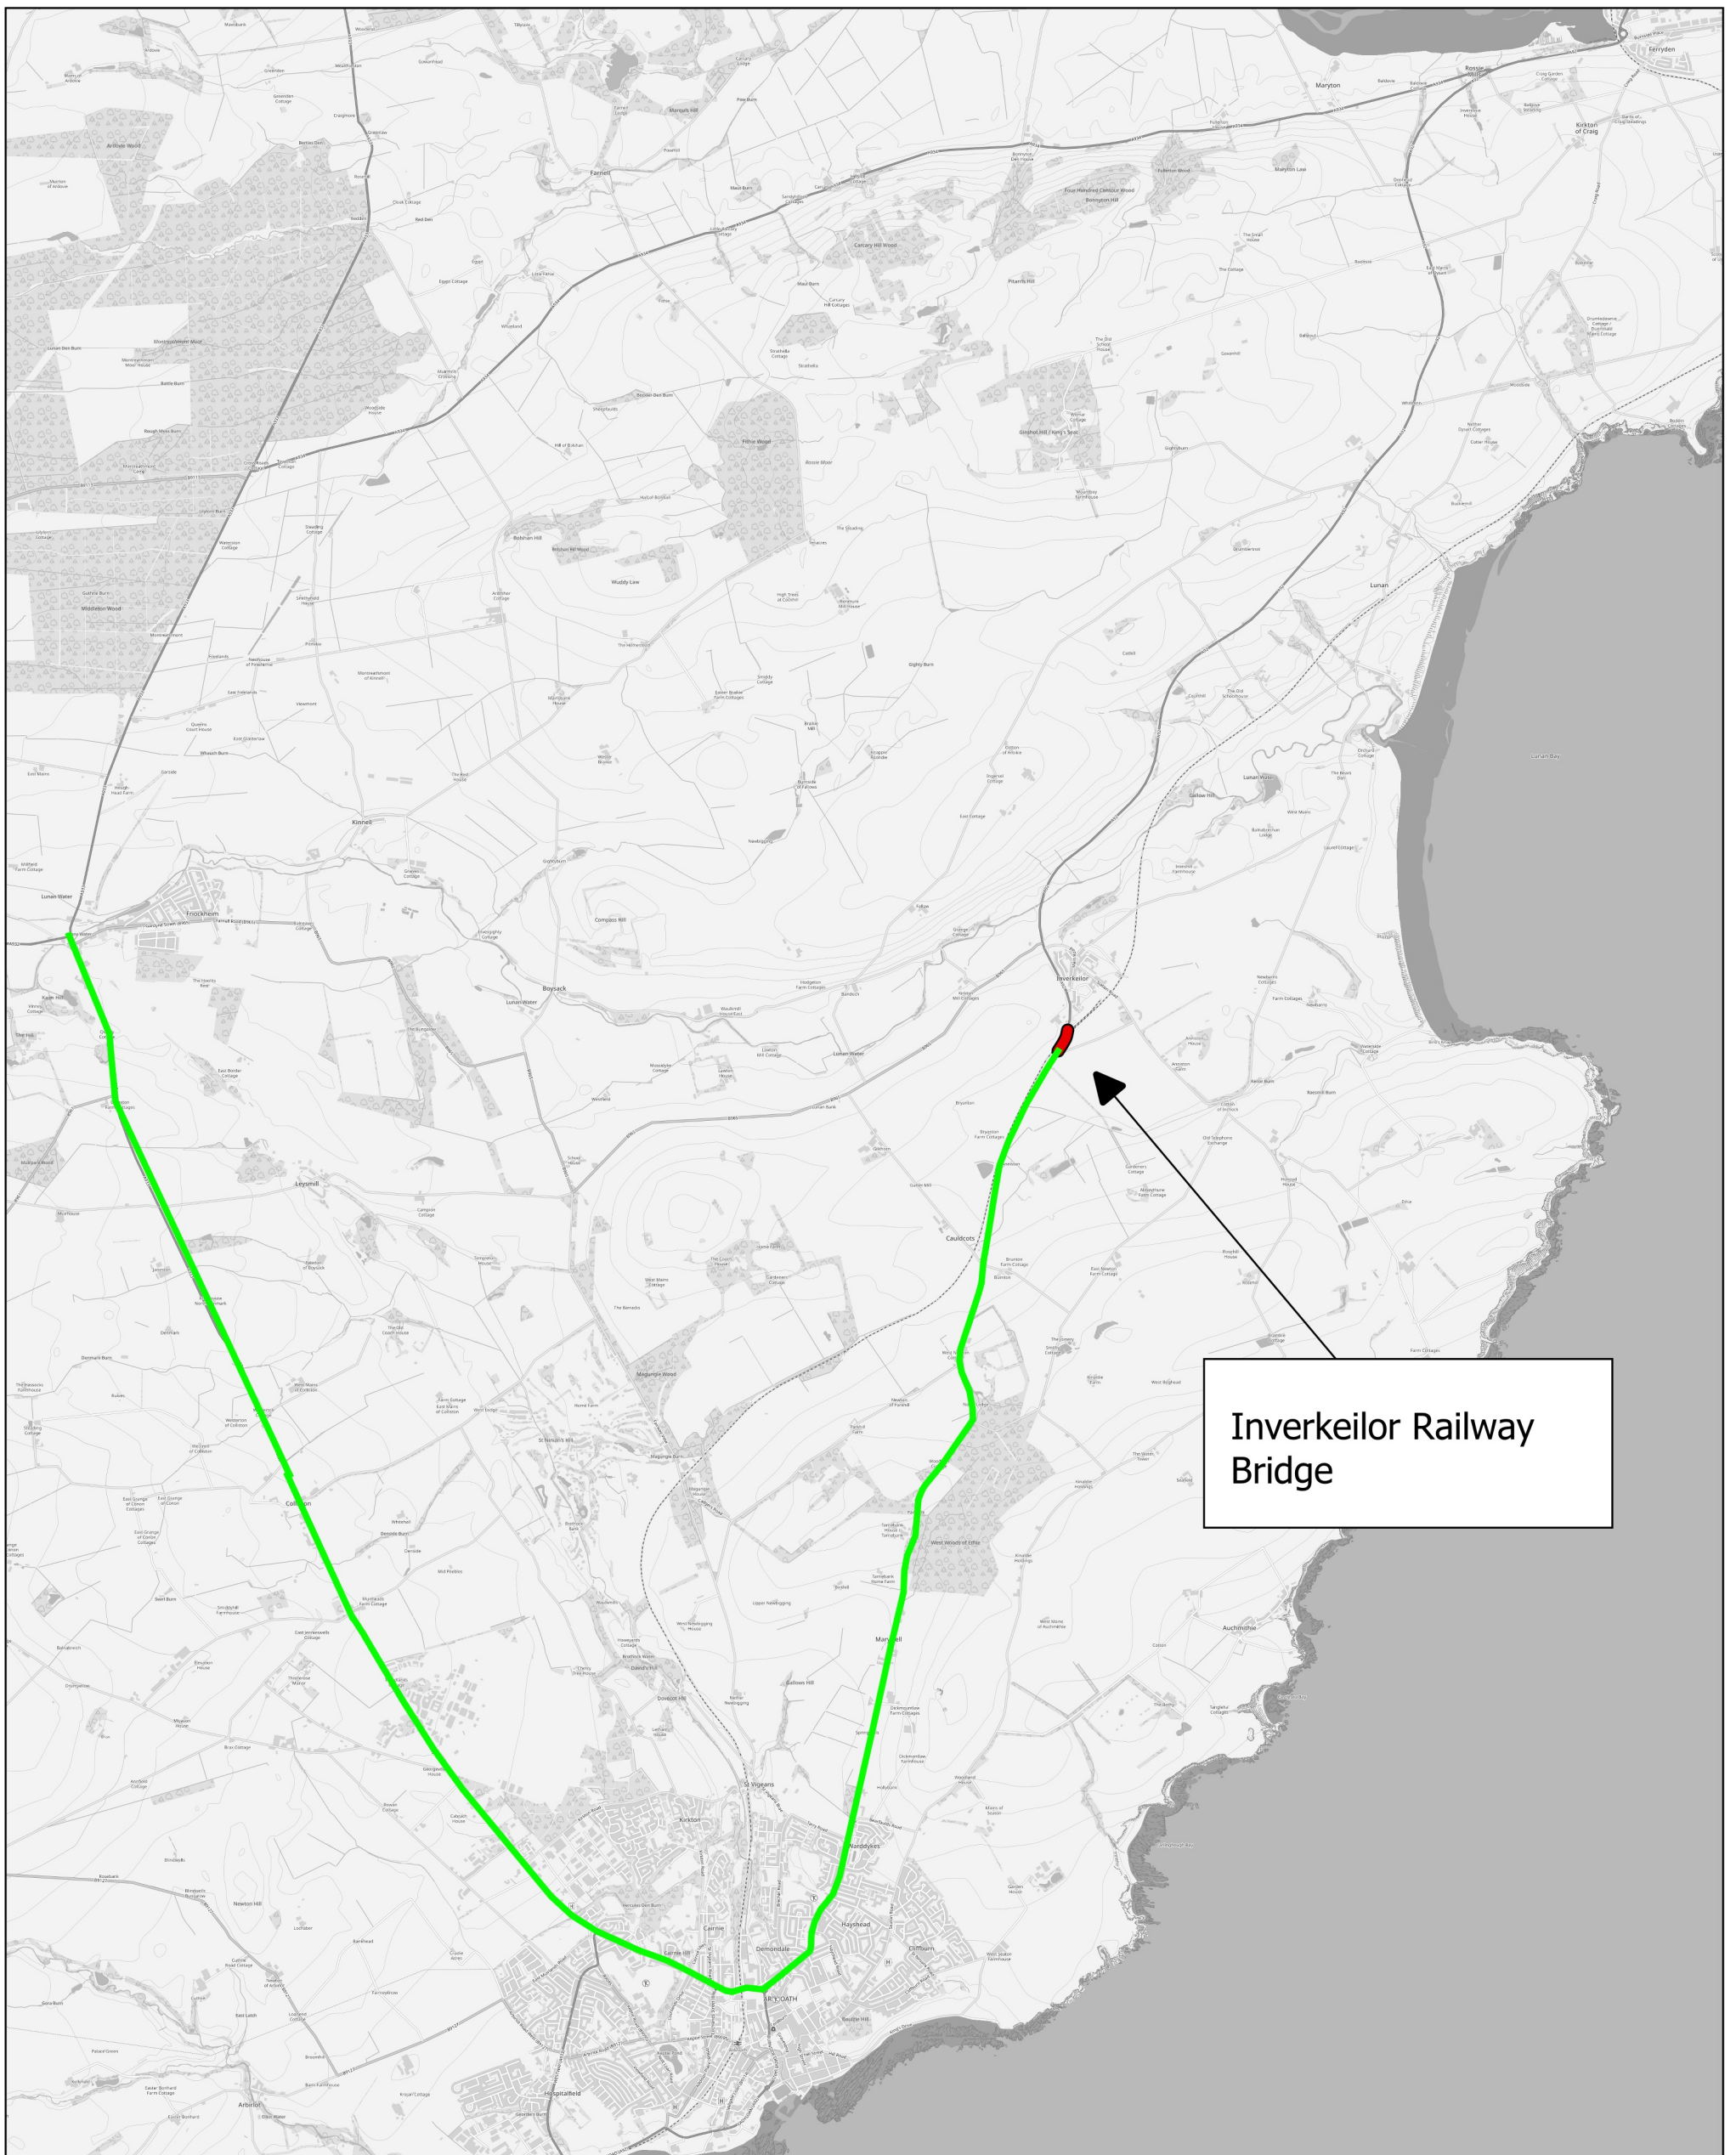

THE ANGUS COUNCIL (A92 ARBROATH -MONTROSE ROAD AT INVERKEILOR RAILWAY BRIDGE)(TEMPORARY PROHIBITION OF DRIVING AND WAITING) ORDER 2023) ORDER 2023

Inverkeilor Railway
Bridge

Legend

-
 Road closed
 Diversion

© Crown copyright and database rights 2023 Ordnance Survey 100023404. You are permitted to use this data solely to enable you to respond to, or interact with, the organisation that provided you with the data. You are not permitted to copy, sub-licence, distribute or sell any of this data to third parties in any form.