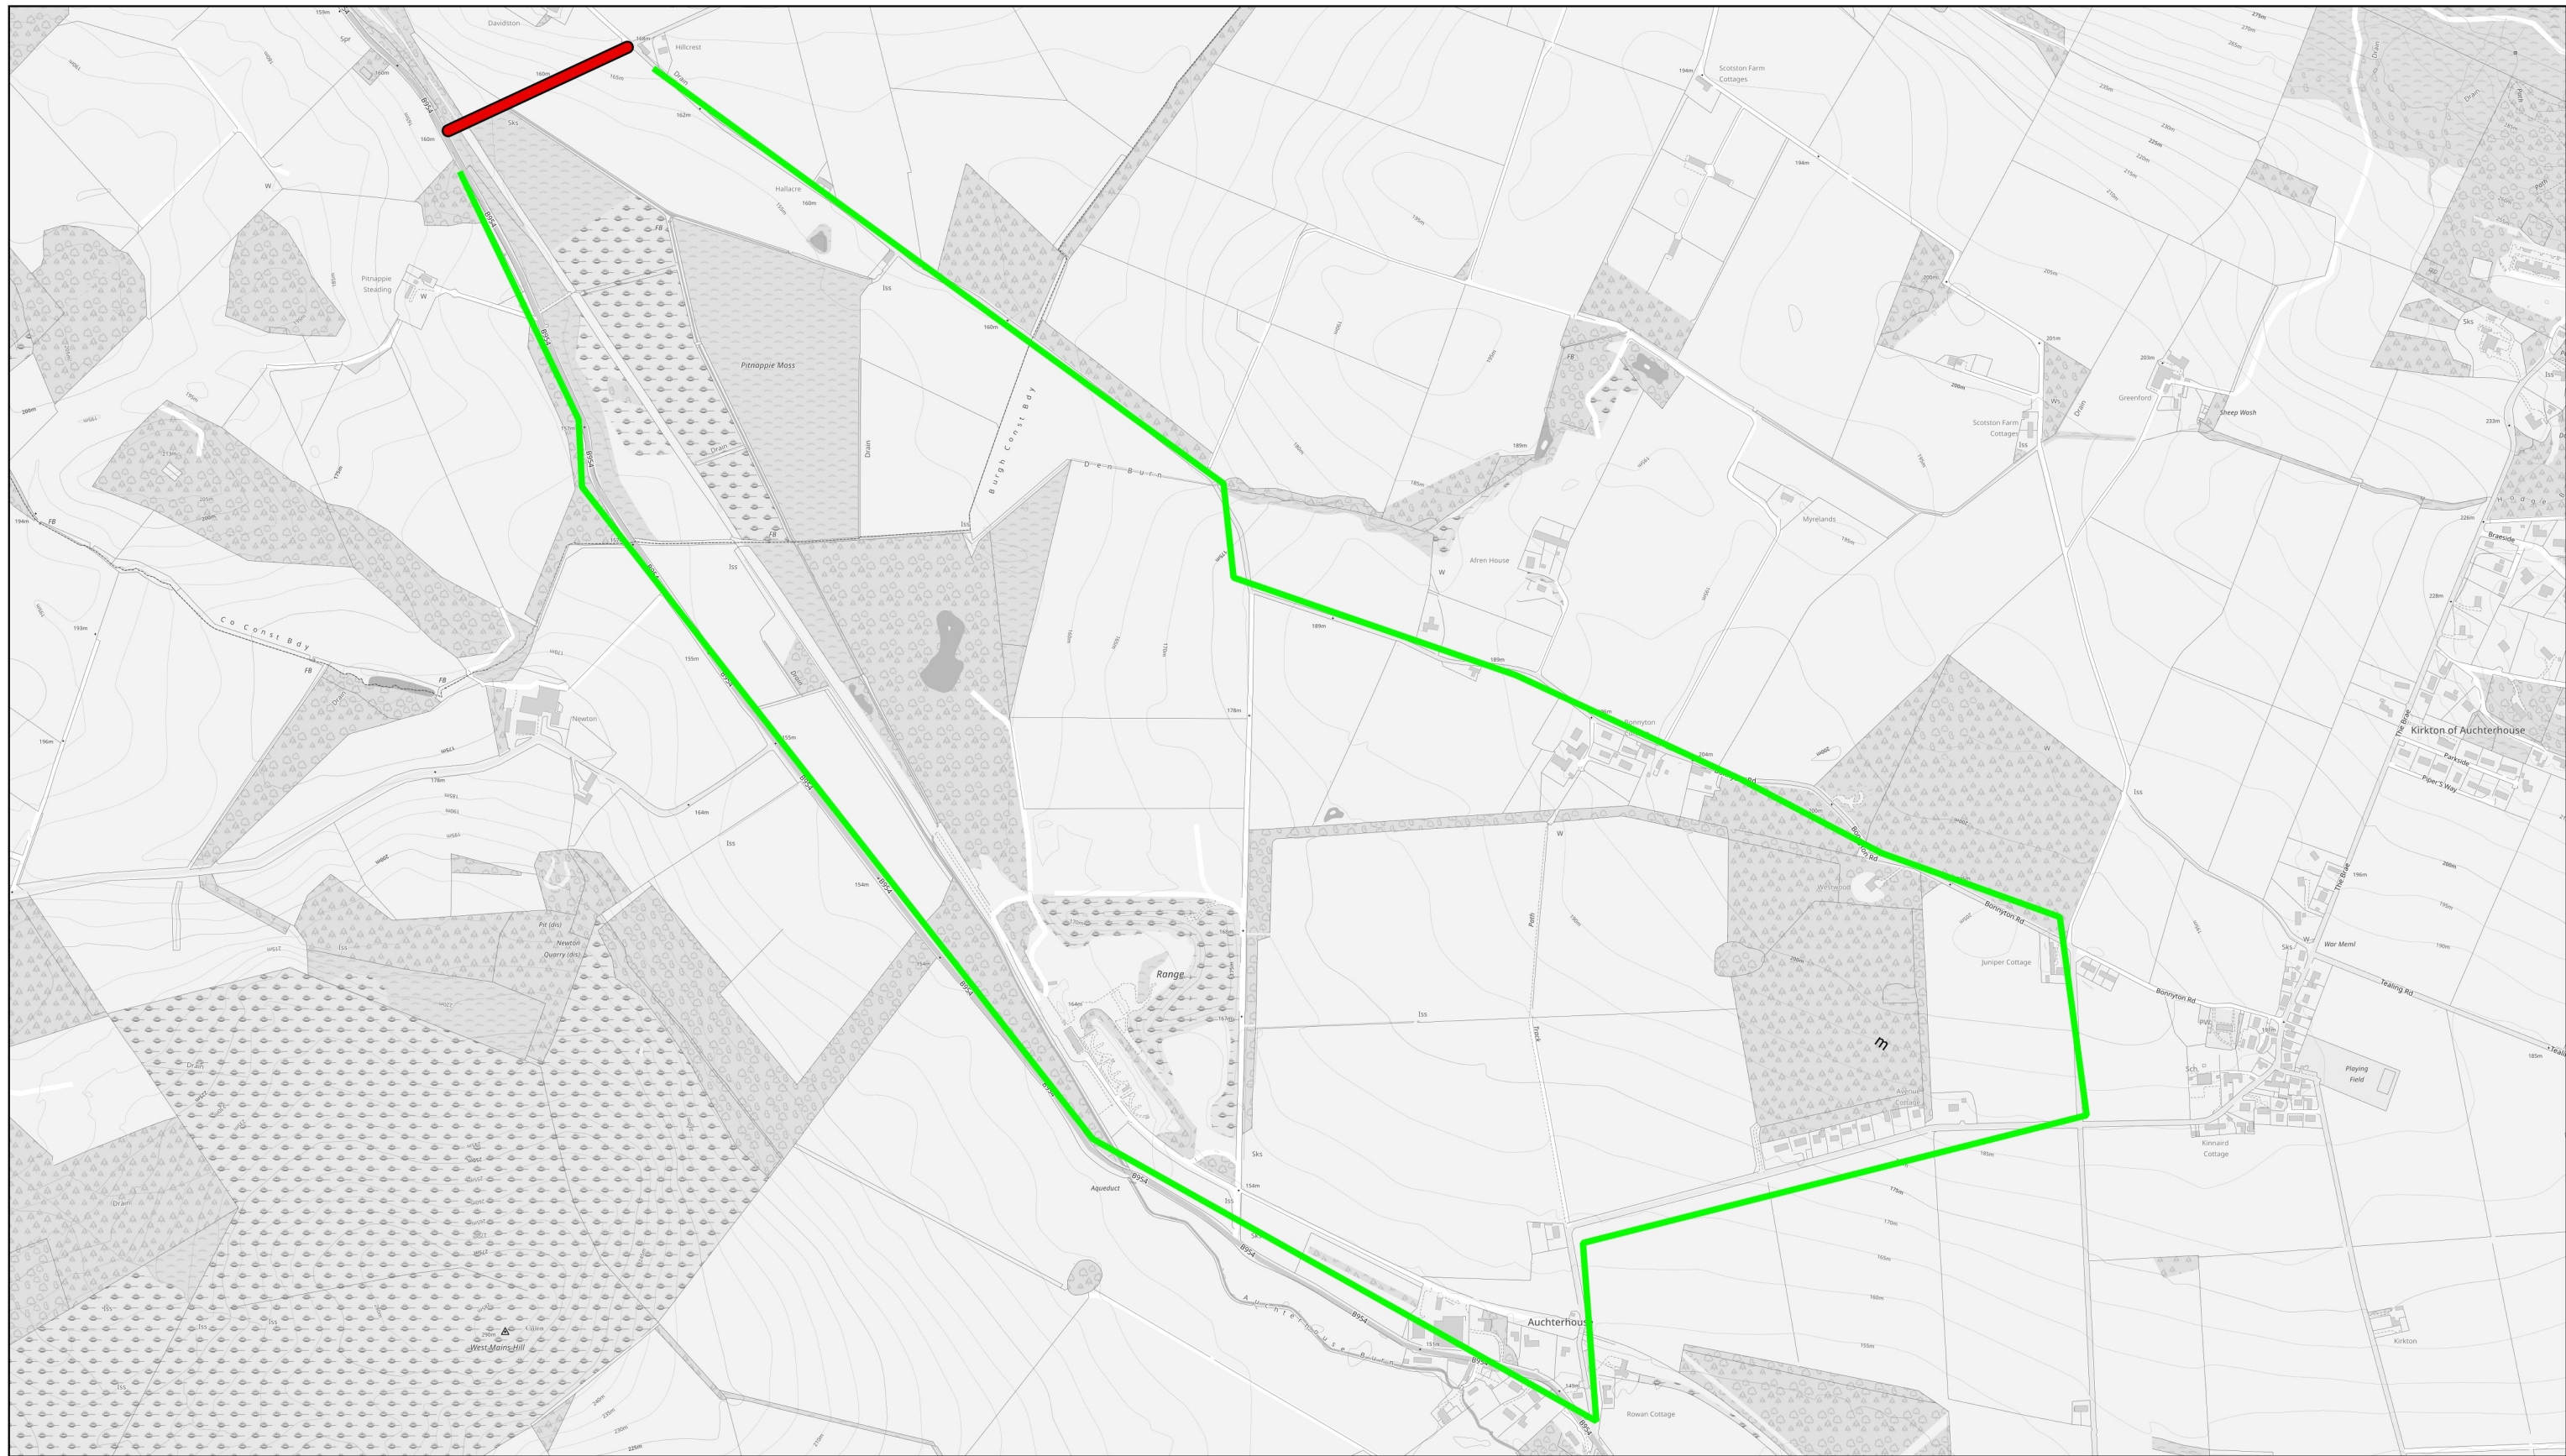

# THE ANGUS COUNCIL (BONNYTON ROAD NEWTYLE(TEMPORARY PROHIBITION OF DRIVING AND WAITING) ORDER 2023

Scale: 1:5000

## Legend

-  Road closed
-  Diversion

© Crown copyright and database rights 2023 Ordnance Survey 100023404. You are permitted to use this data solely to enable you to respond to, or interact with, the organisation that provided you with the data. You are not permitted to copy, sub-licence, distribute or sell any of this data to third parties in any form.