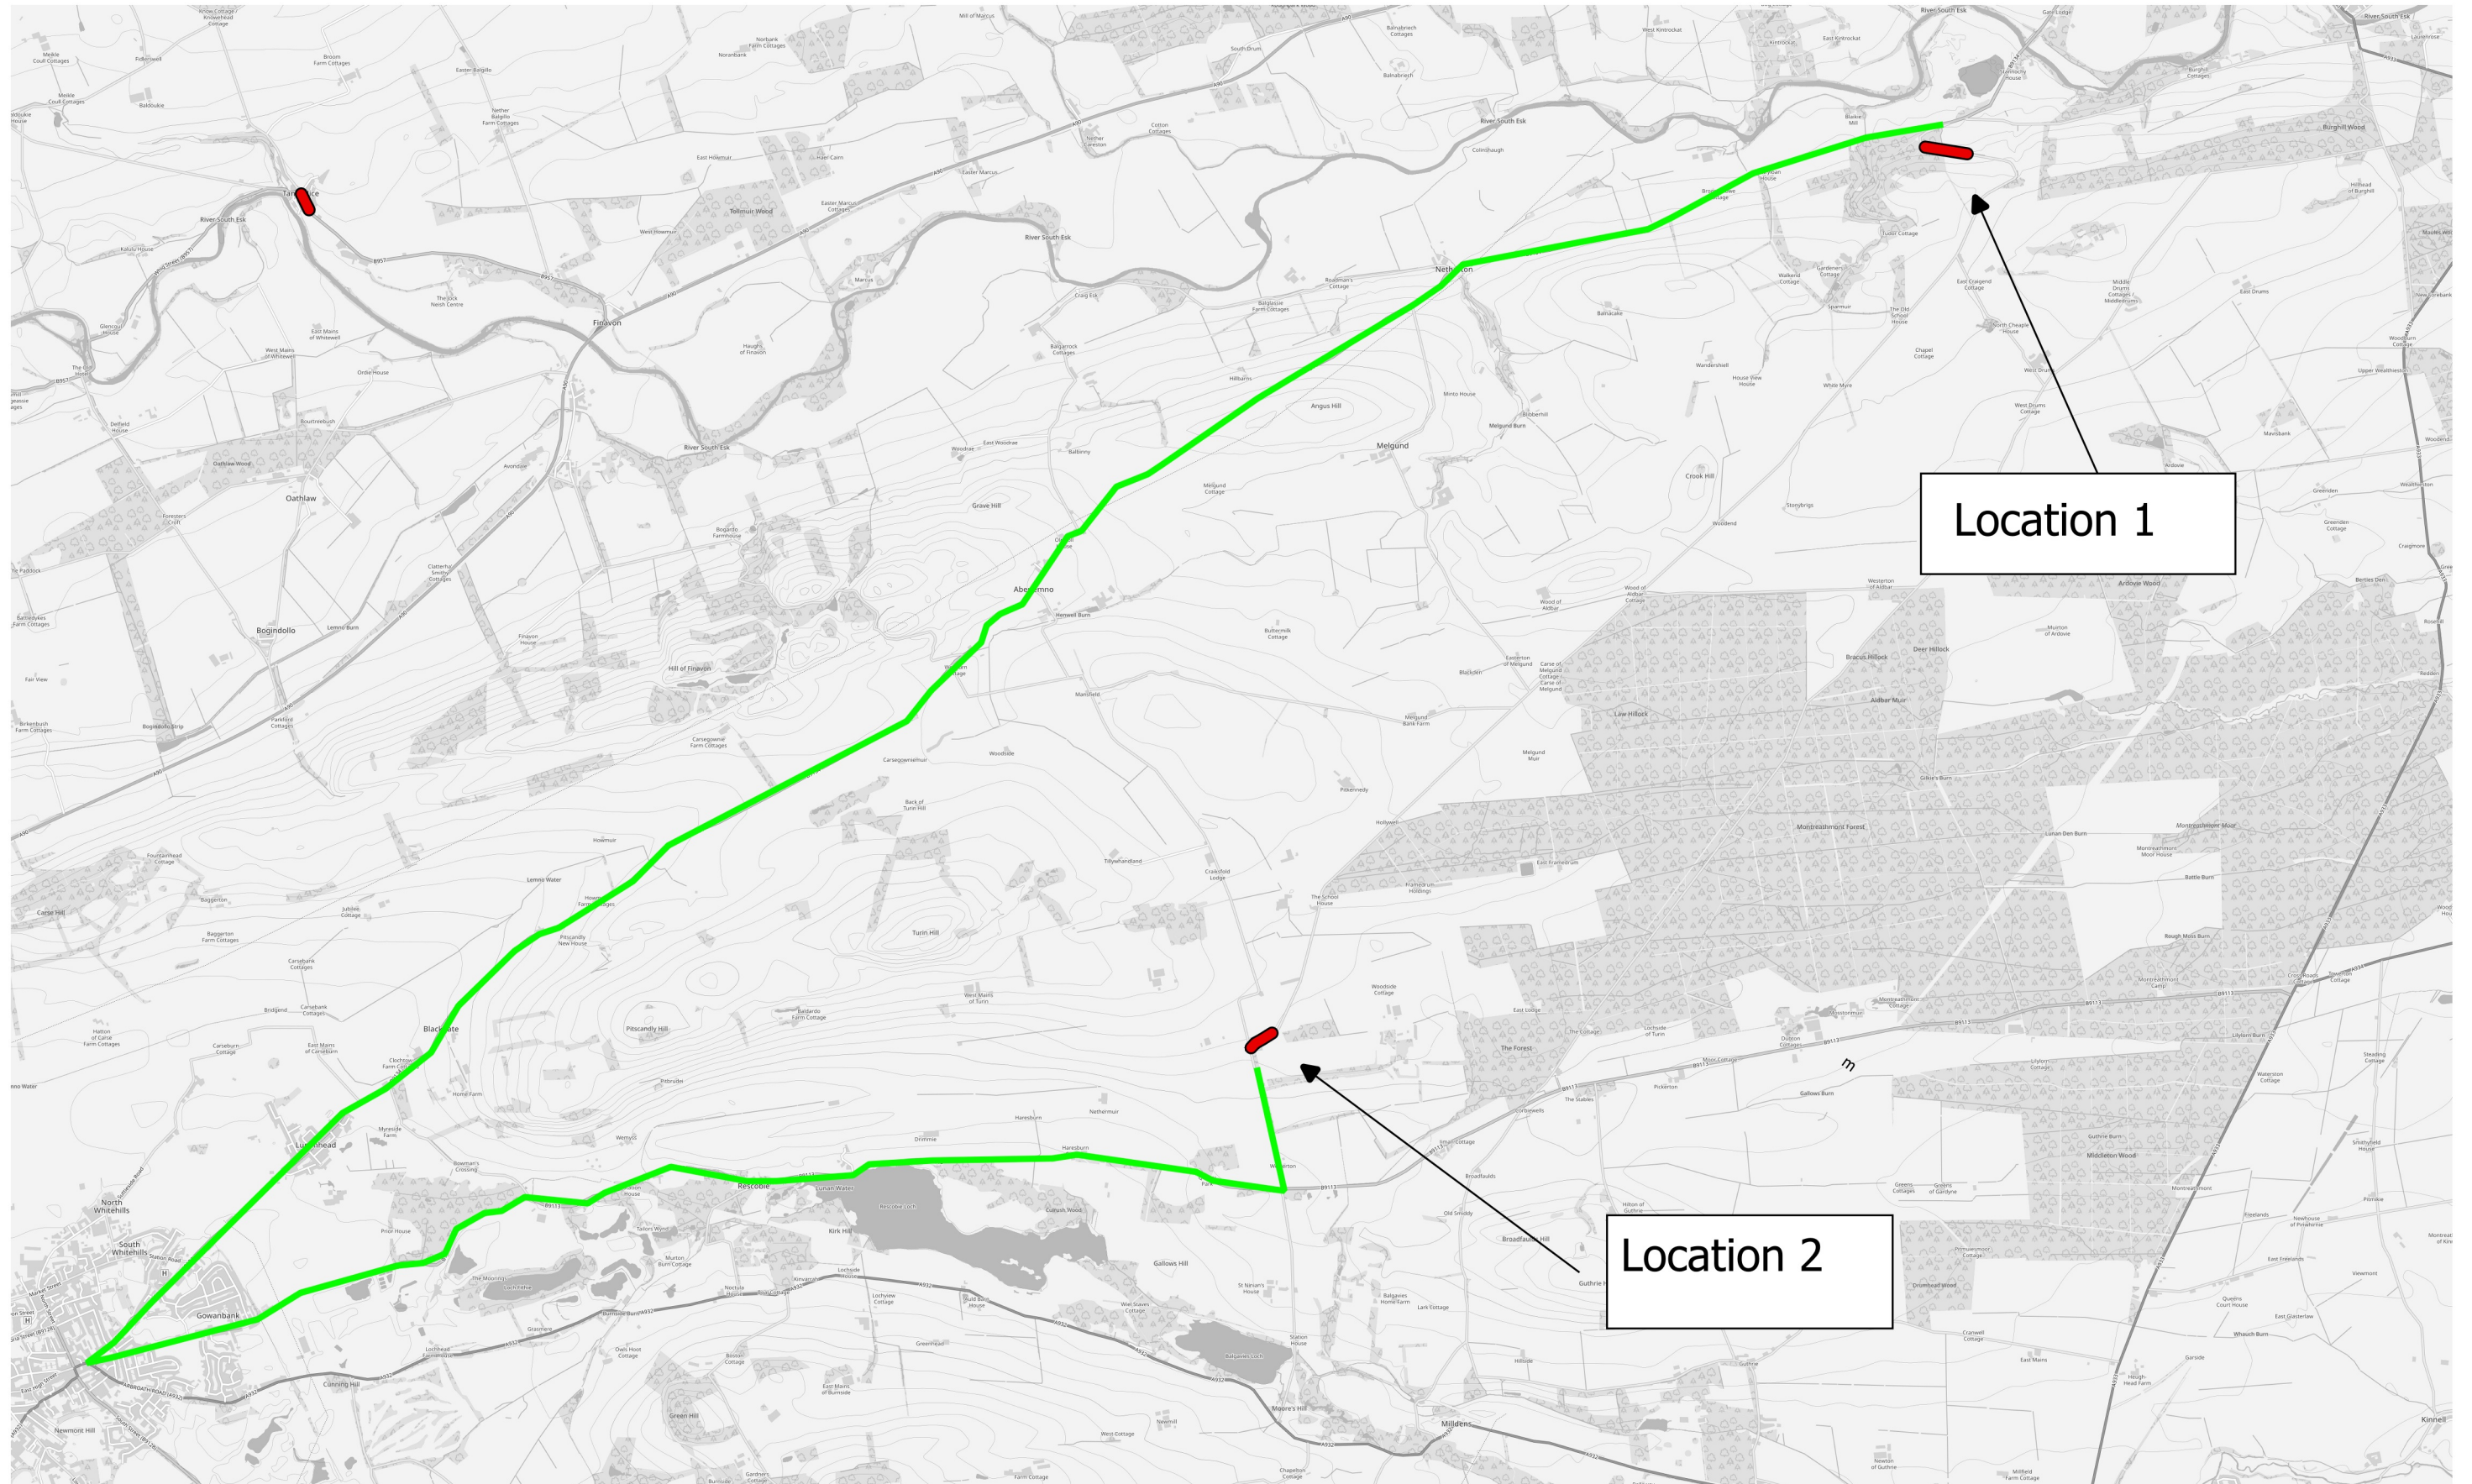

# THE ANGUS COUNCIL (C44 CENTRAL ROAD)(TEMPORARY PROHIBITION OF DRIVING AND WAITING) ORDER 2023

## Legend

 Road closed

 Diversion

© Crown copyright and database rights 2023 Ordnance Survey 100023404. You are permitted to use this data solely to enable you to respond to, or interact with, the organisation that provided you with the data. You are not permitted to copy, sub-licence, distribute or sell any of this data to third parties in any form.