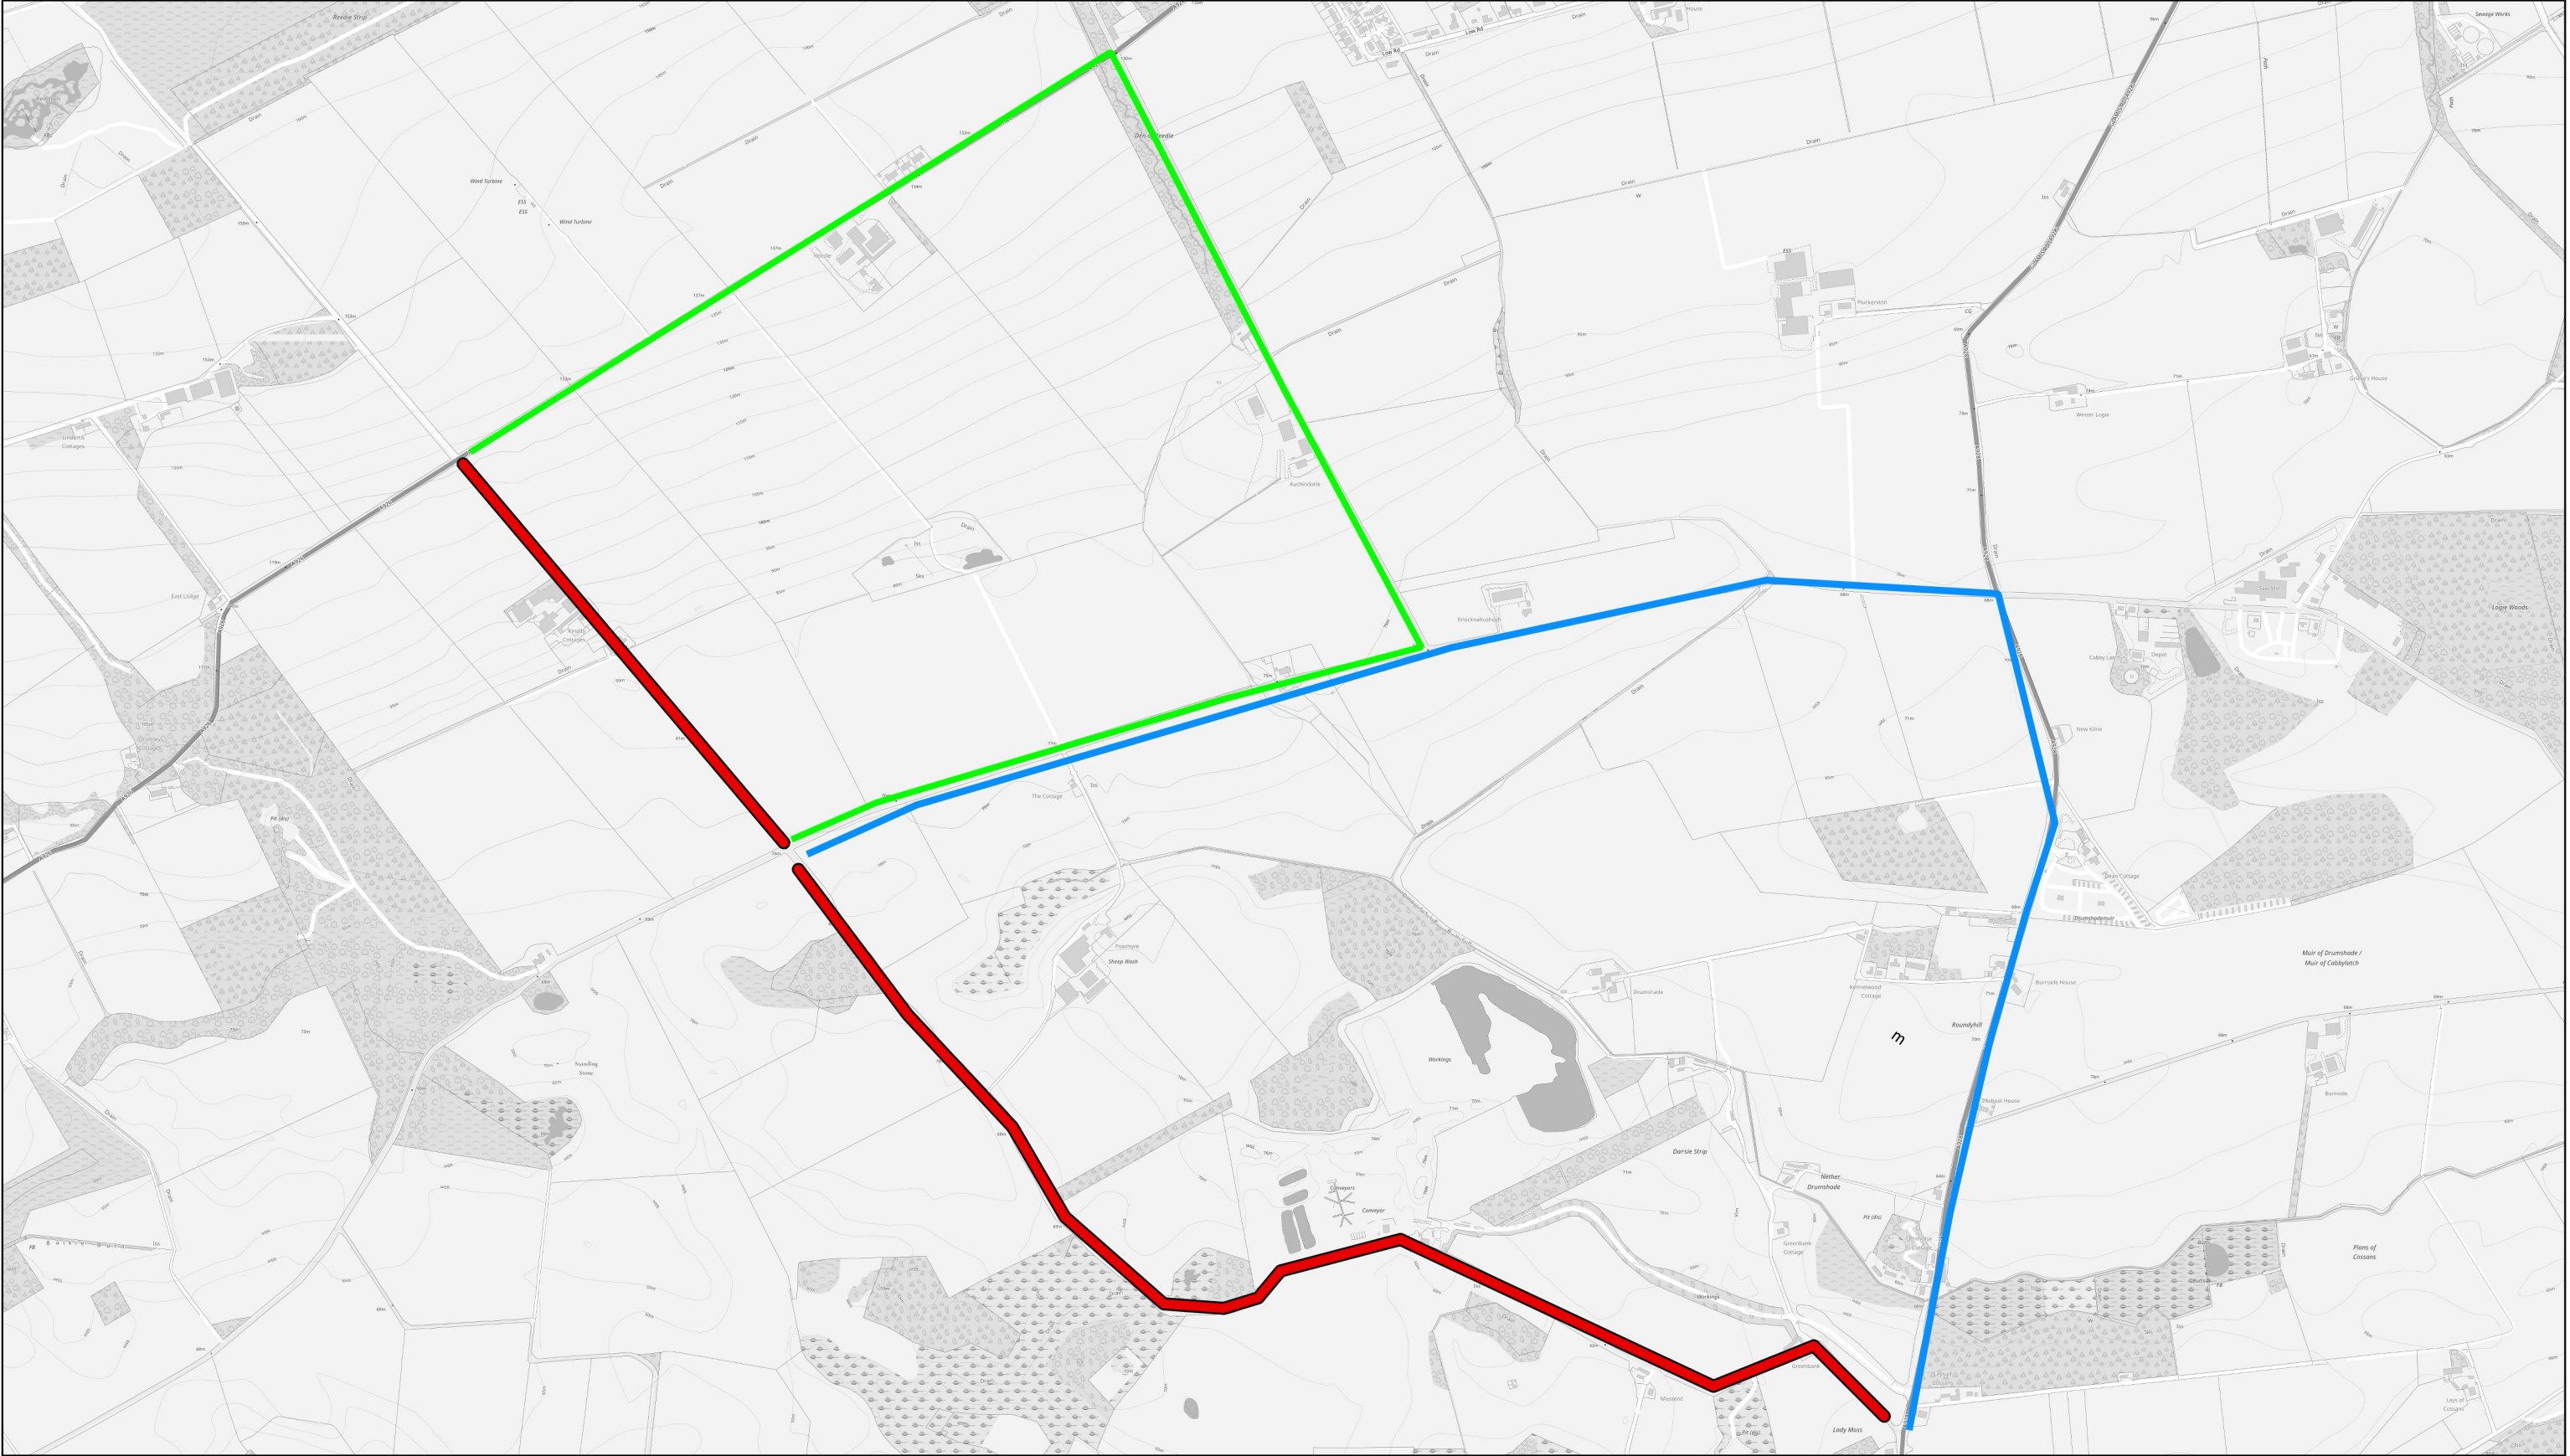

THE ANGUS COUNCIL (LINDERTIS ROAD WESTMUIR)(TEMPORARY PROHIBITION OF DRIVING AND WAITING) ORDER 2023

Legend

-  Road closed
-  Diversion_north section
-  Diversion_south section

Scale:
1:12500

© Crown copyright and database rights 2023 Ordnance Survey 100023404. You are permitted to use this data solely to enable you to respond to, or interact with, the organisation that provided you with the data. You are not permitted to copy, sub-licence, distribute or sell any of this data to third parties in any form.