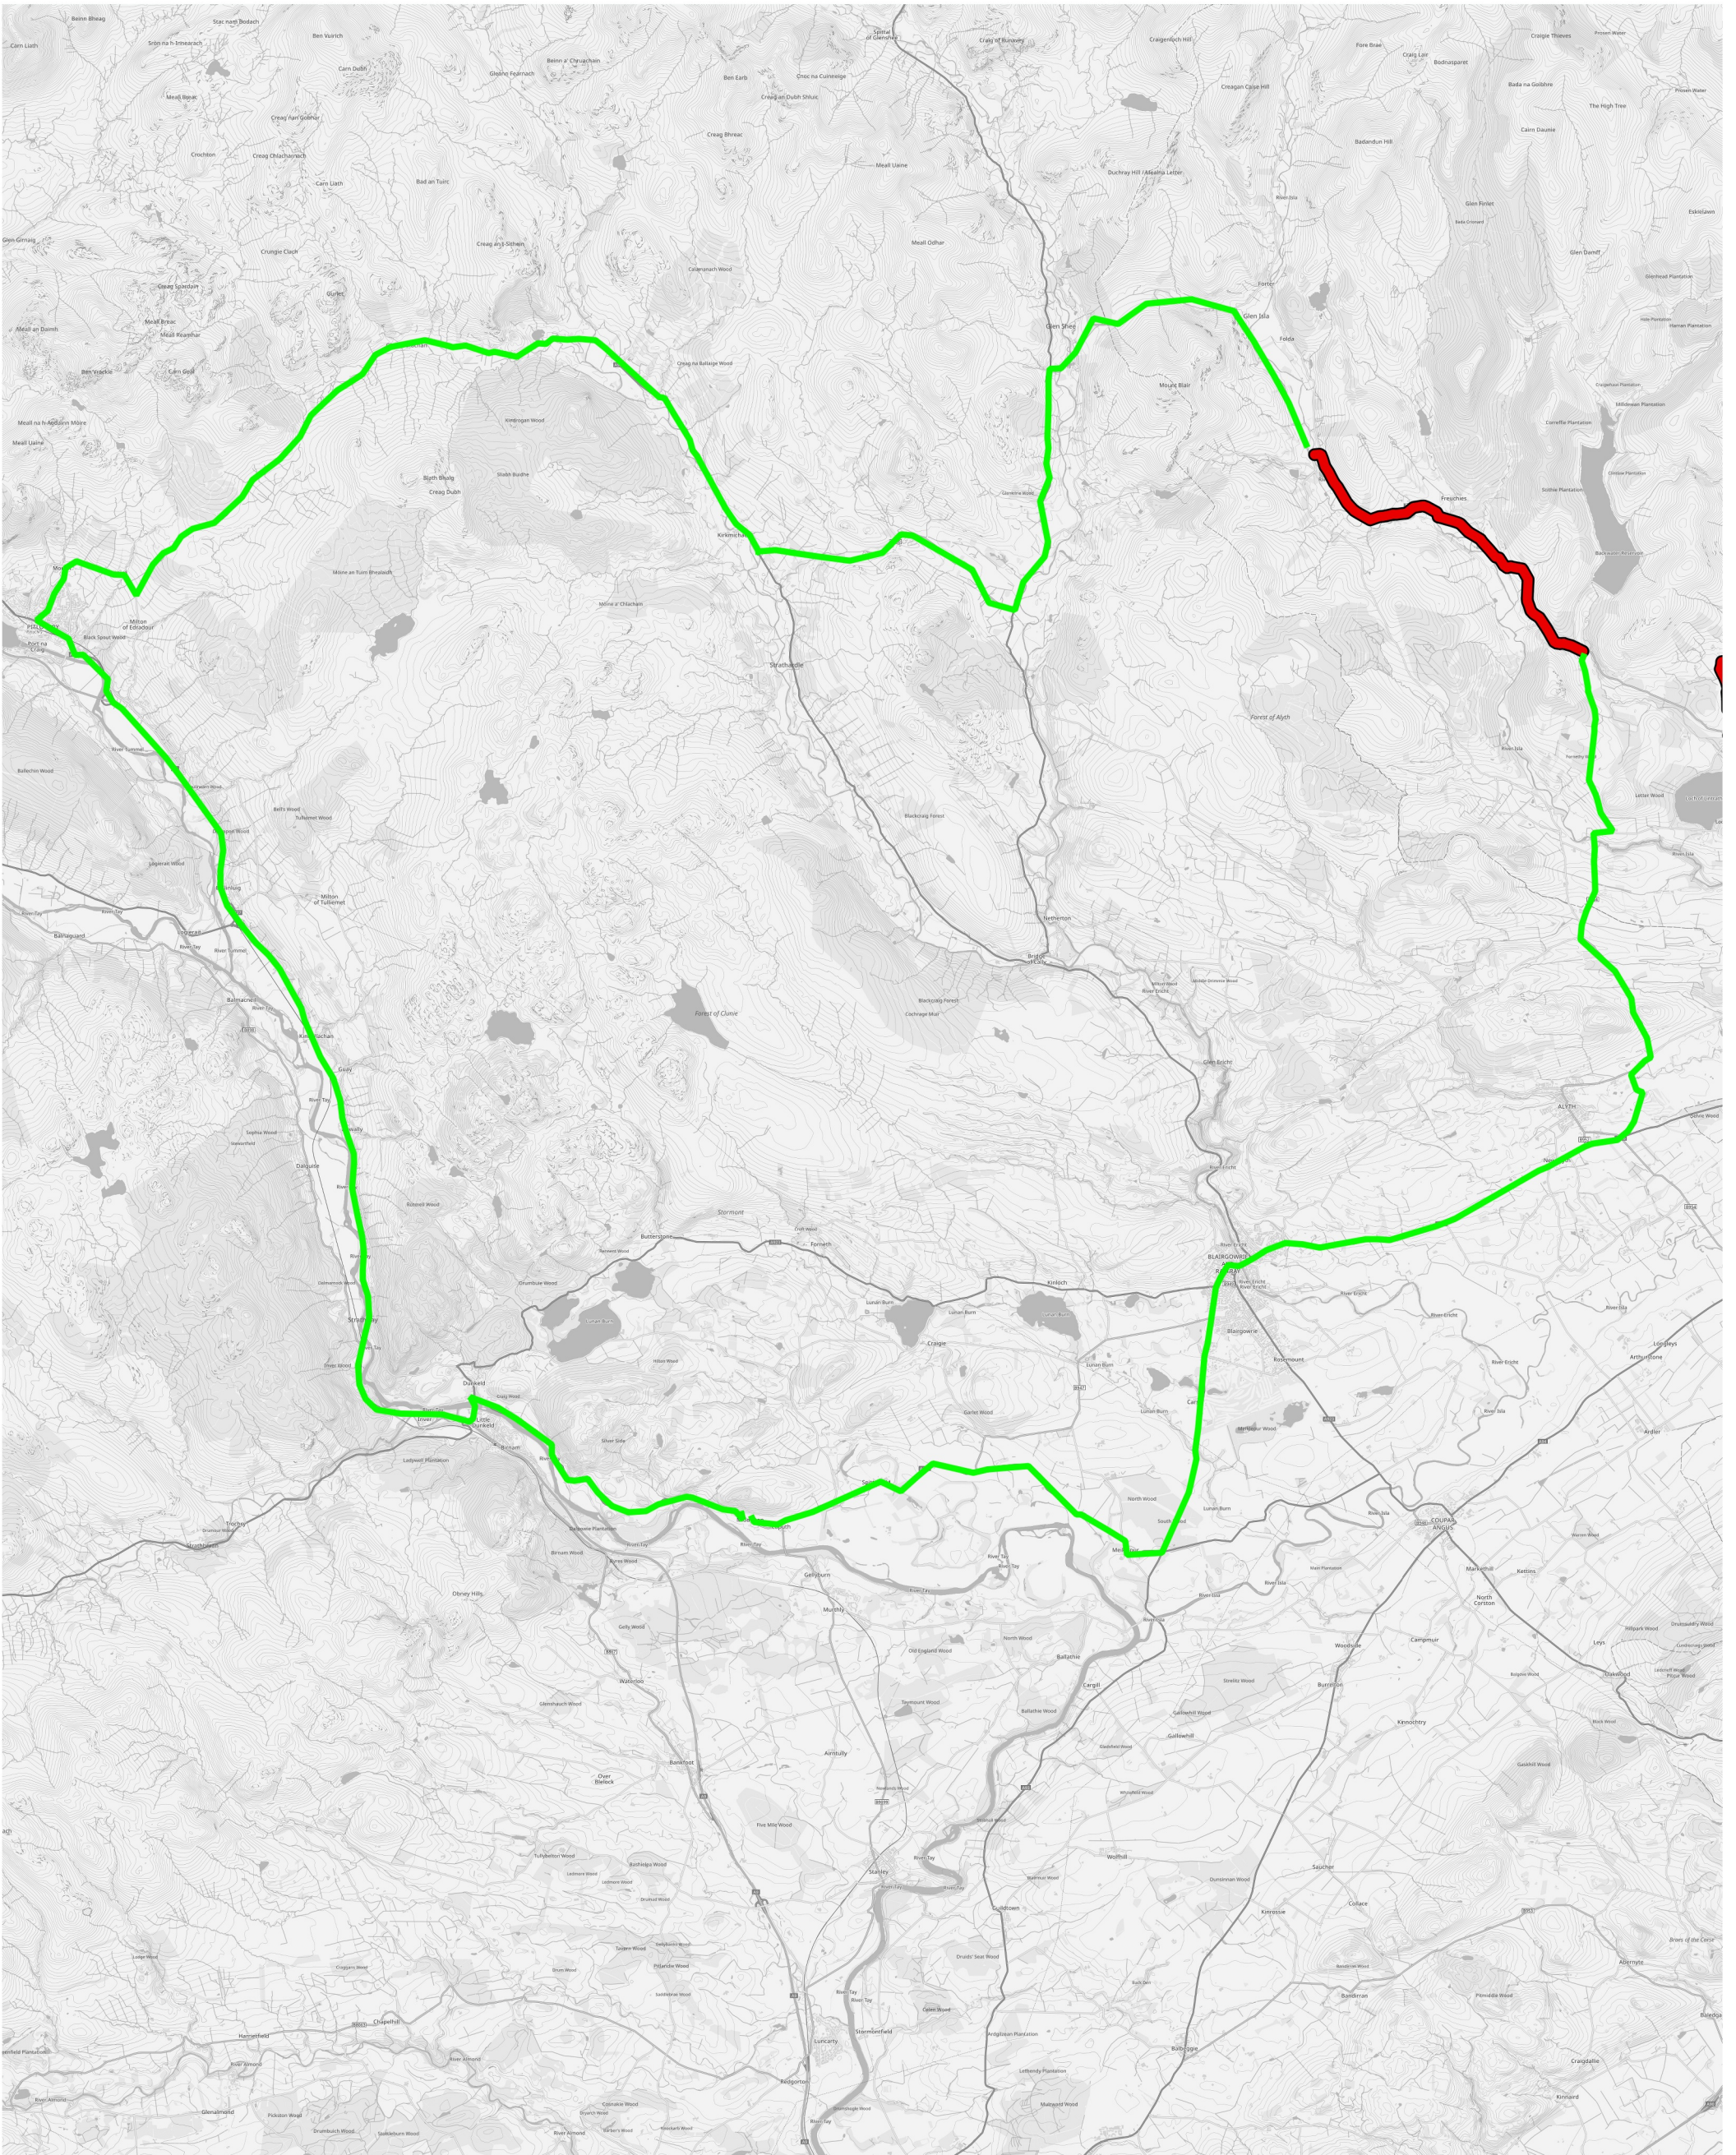

THE ANGUS COUNCIL (B951 KIRRIEMUIR - GLENISLA - GLENSHEE)(TEMPORARY PROHIBITION OF DRIVING AND WAITING) ORDER 2024

Legend

-  Road closed Lorem ipsum
-  Diversion

© Crown copyright and database rights 2024 Ordnance Survey 100023404. You are permitted to use this data solely to enable you to respond to, or interact with, the organisation that provided you with the data. You are not permitted to copy, sub-licence, distribute or sell any of this data to third parties in any form.