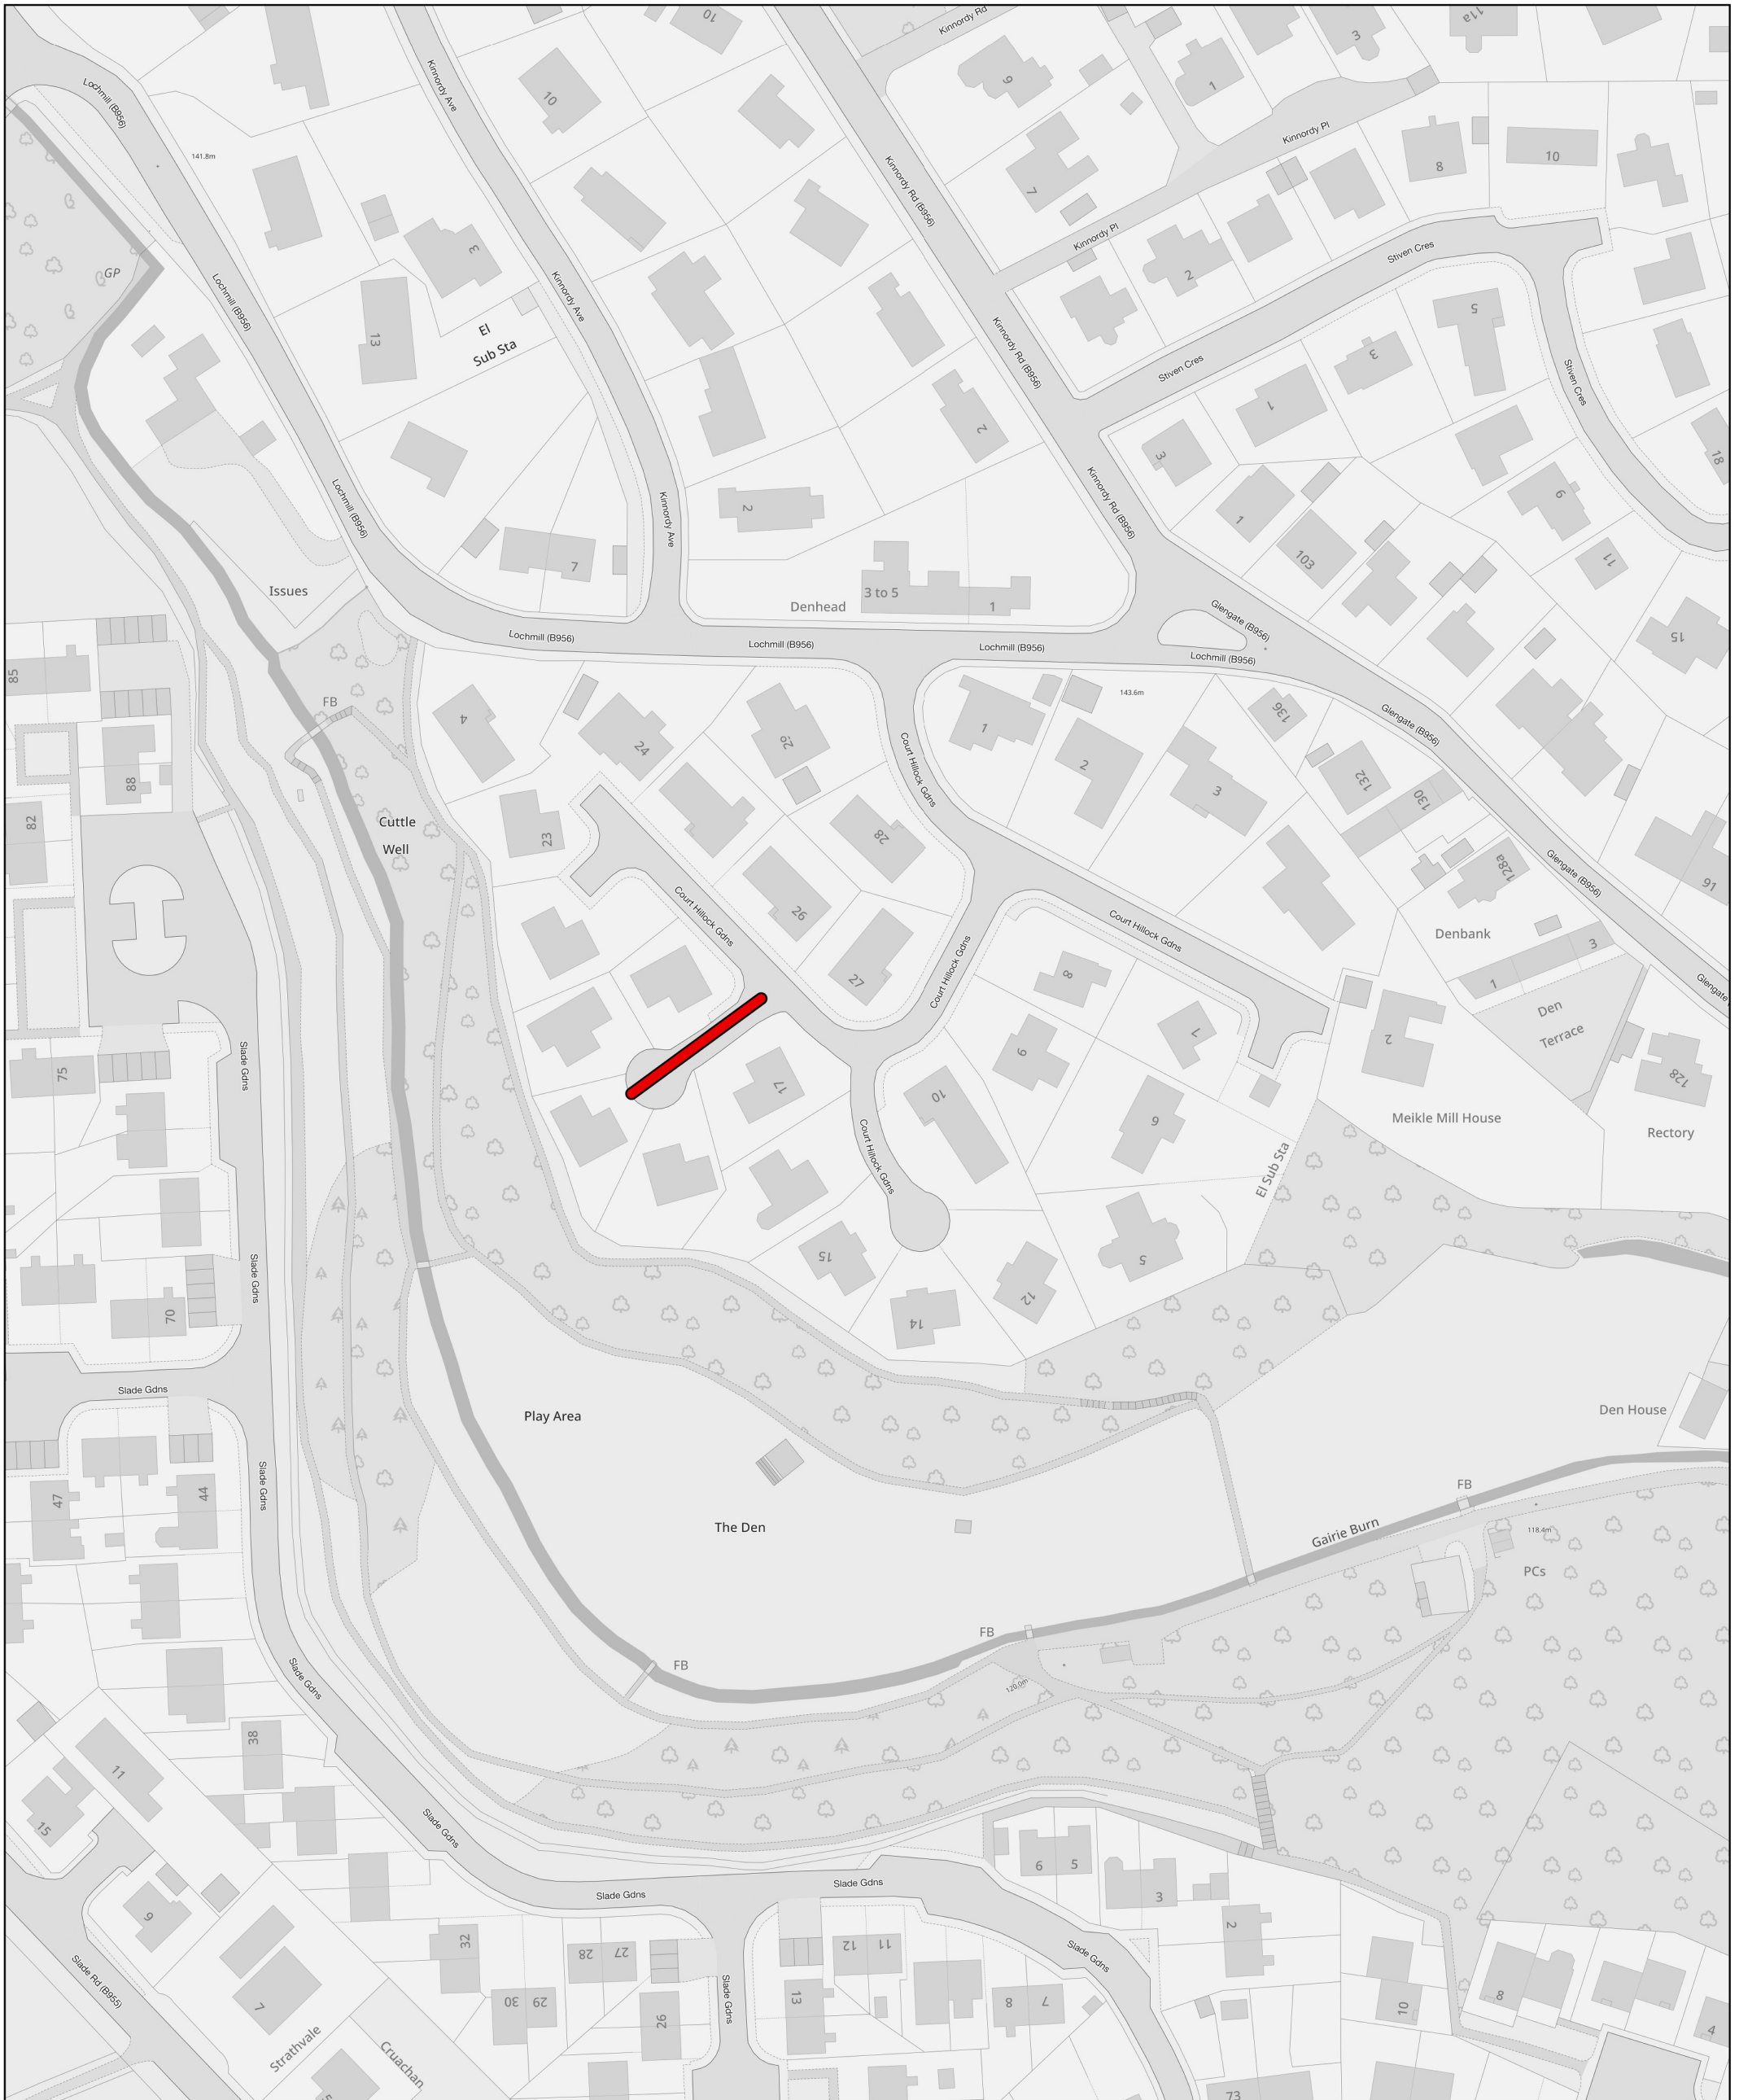

THE ANGUS COUNCIL (COURT HILLOCK GARDENS, KIRRIEMUIR)(TEMPORARY PROHIBITION OF DRIVING AND WAITING) ORDER 2024

Legend

 Road closed

© Crown copyright and database rights 2024 Ordnance Survey 100023404. You are permitted to use this data solely to enable you to respond to, or interact with, the organisation that provided you with the data. You are not permitted to copy, sub-licence, distribute or sell any of this data to third parties in any form.