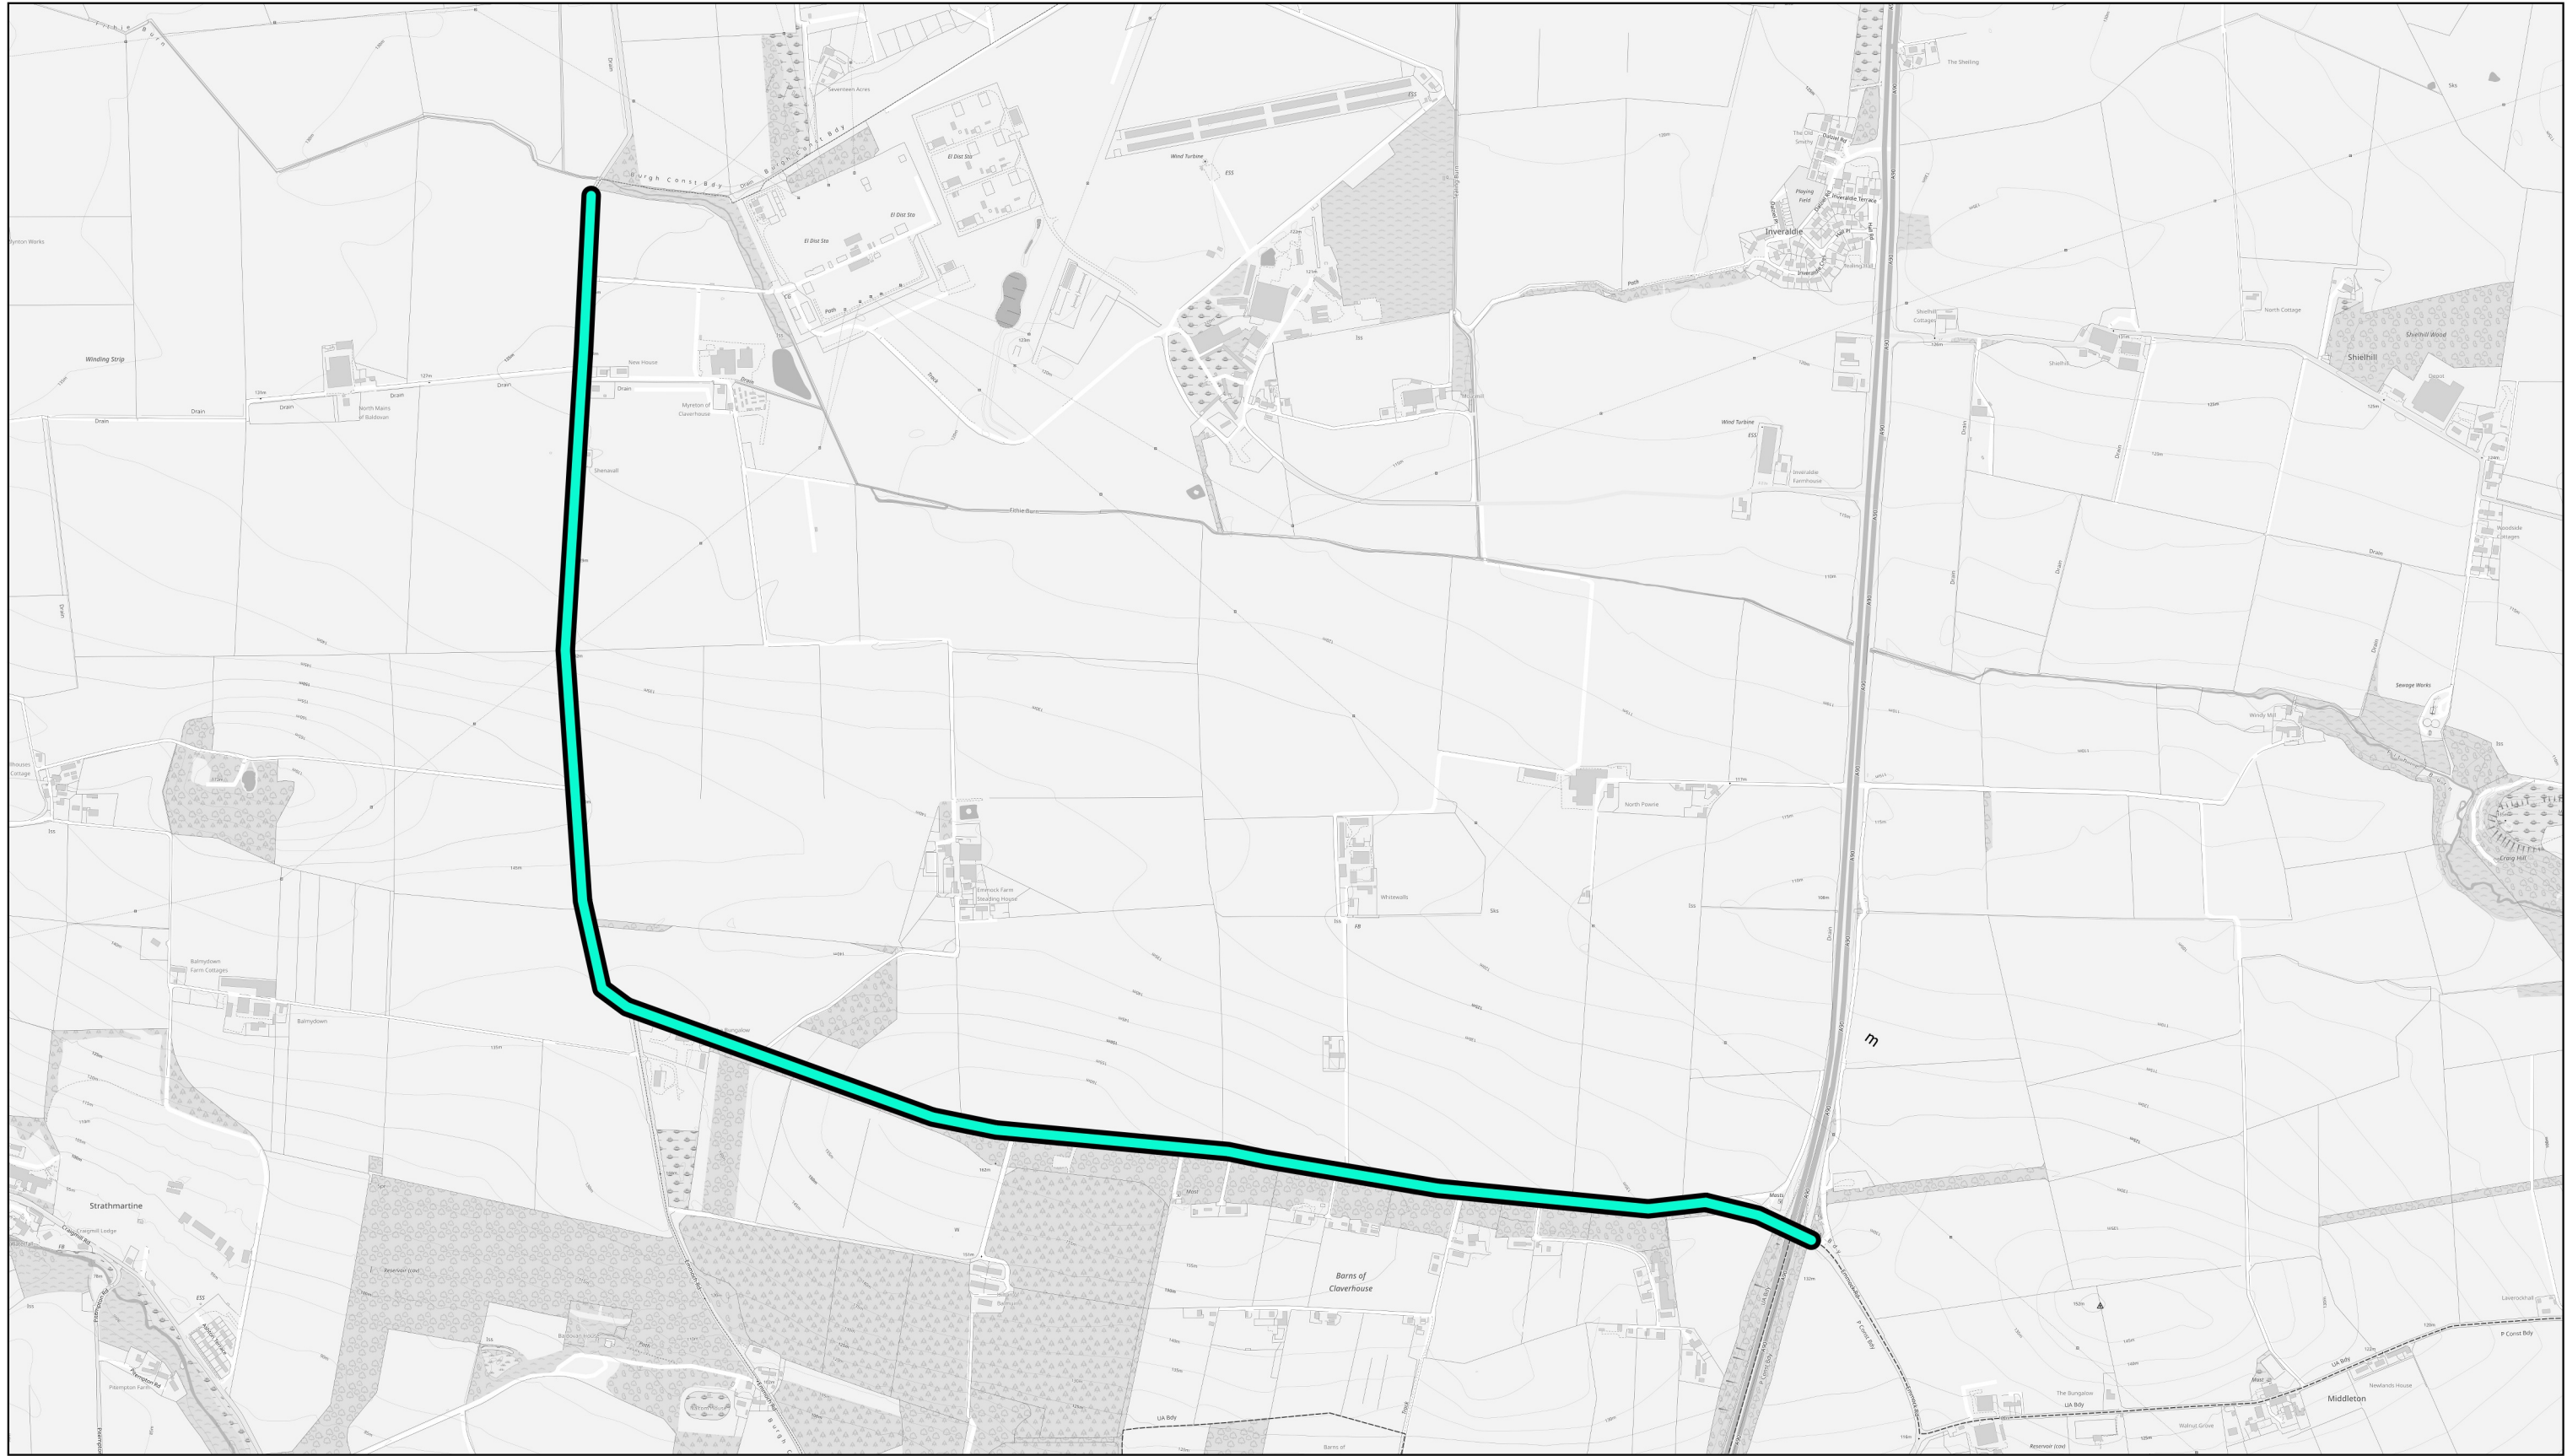

THE ANGUS COUNCIL (TEMPORARY SPEED LIMIT)(U322 EMMOCK ROAD) ORDER 2024

Scale: 1:2000

Legend

 Road subject to temp 40mph speed limit

© Crown copyright and database rights 2024 Ordnance Survey 100023404. You are permitted to use this data solely to enable you to respond to, or interact with, the organisation that provided you with the data. You are not permitted to copy, sub-licence, distribute or sell any of this data to third parties in any form.