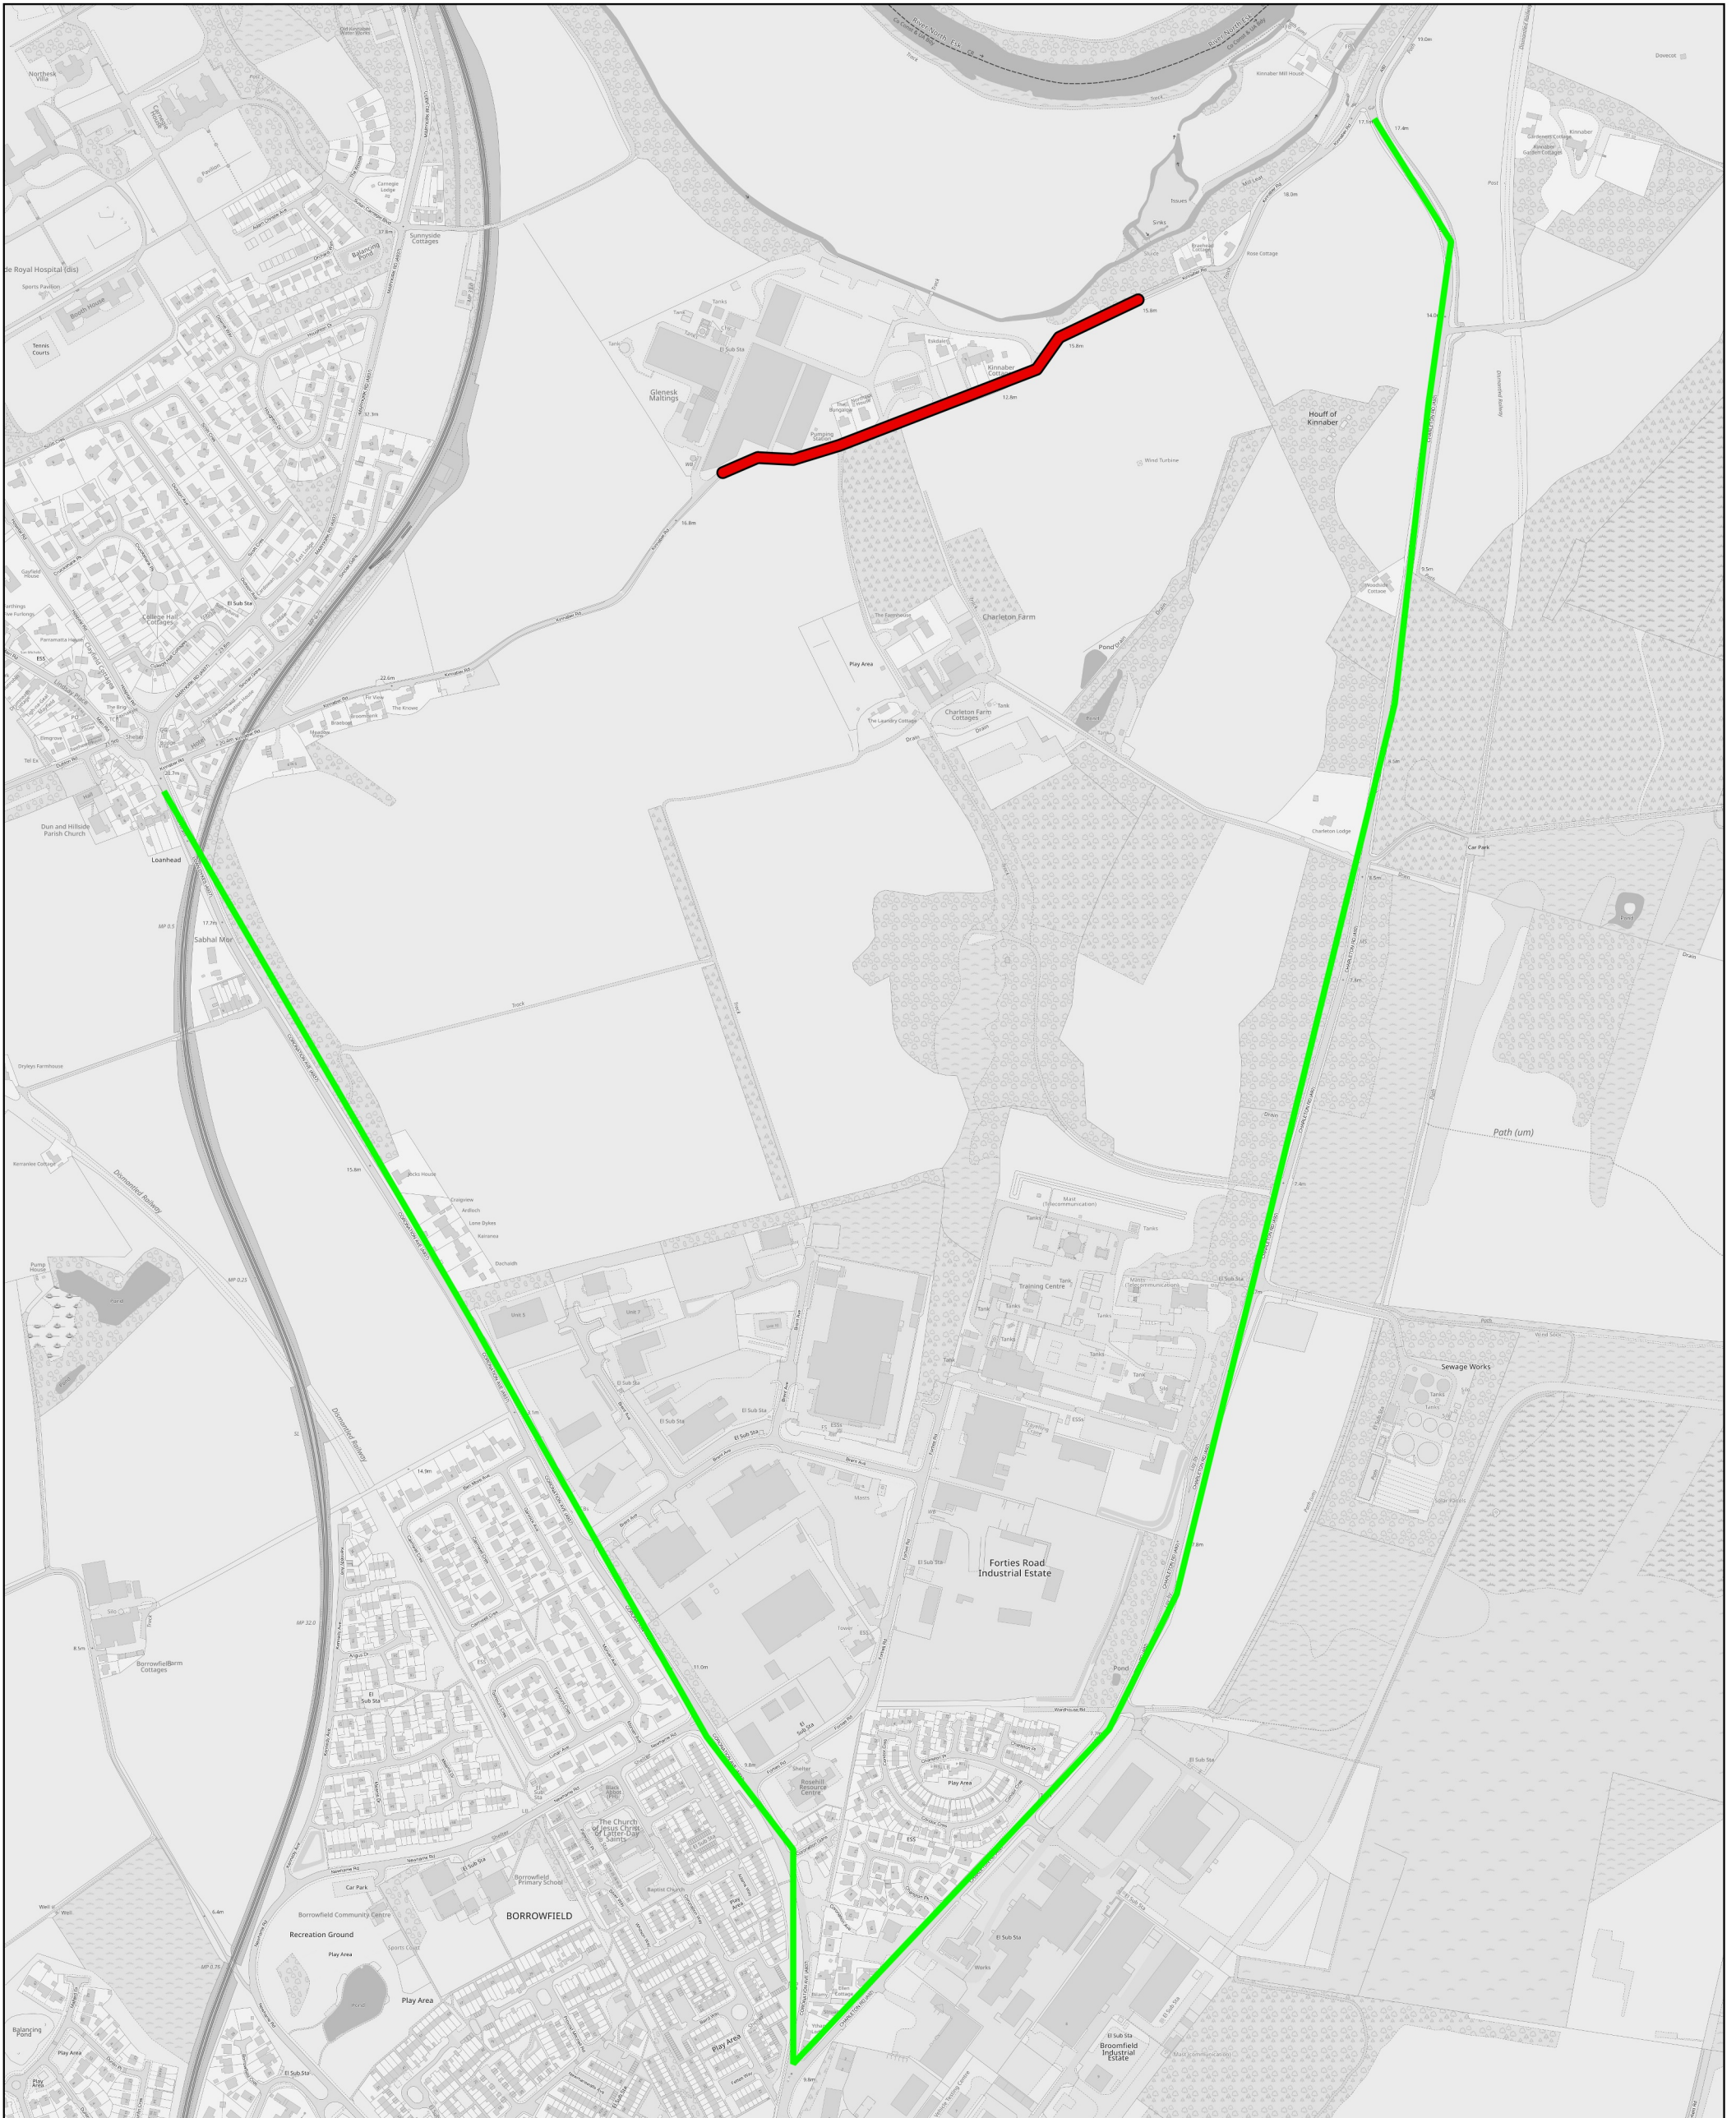

THE ANGUS COUNCIL (KINNABER ROAD HILLSIDE) (TEMPORARY PROHIBITION OF DRIVING) ORDER 2024

Legend

-  Road closed
-  Diversion_1

© Crown copyright and database rights 2024 Ordnance Survey 100023404. You are permitted to use this data solely to enable you to respond to, or interact with, the organisation that provided you with the data. You are not permitted to copy, sub-licence, distribute or sell any of this data to third parties in any form.