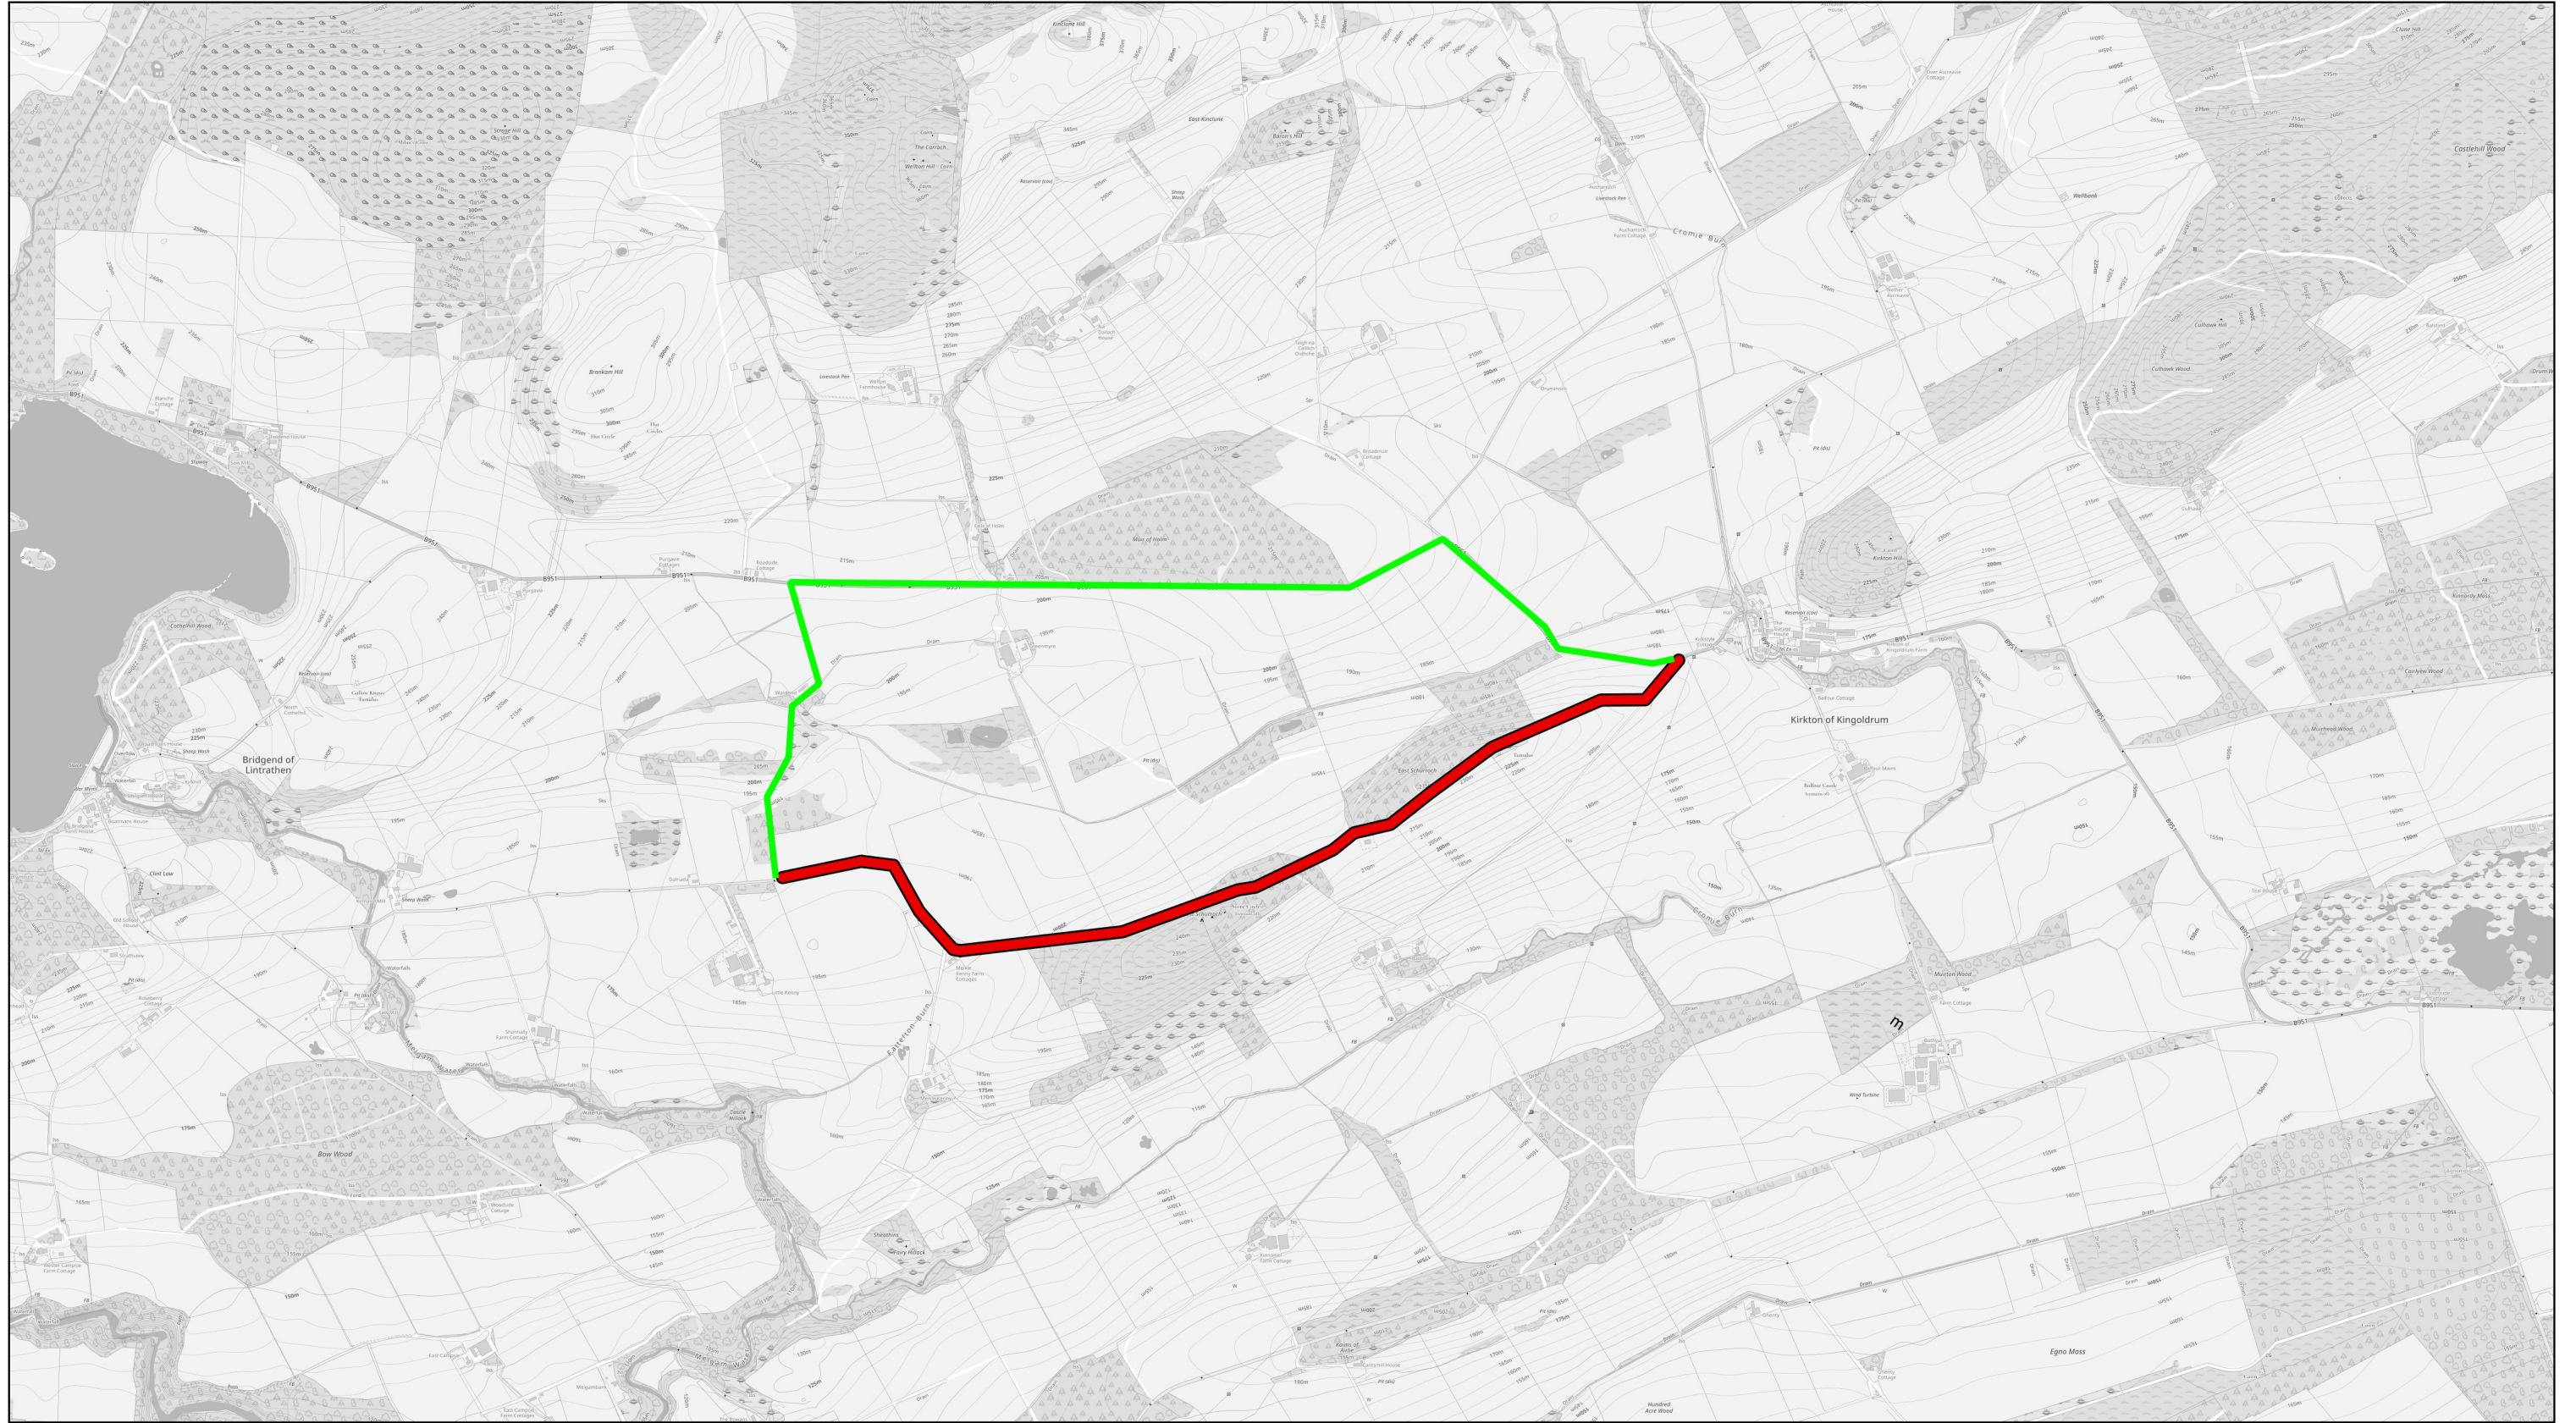

THE ANGUS COUNCIL (KENNY TO KINGOLDRUM ROAD)(TEMPORARY PROHIBITION OF DRIVING AND WAITING) ORDER 2024

Legend

-  Road closed
-  Diversion

© Crown copyright and database rights 2024 Ordnance Survey 100023404. You are permitted to use this data solely to enable you to respond to, or interact with, the organisation that provided you with the data. You are not permitted to copy, sub-licence, distribute or sell any of this data to third parties in any form.