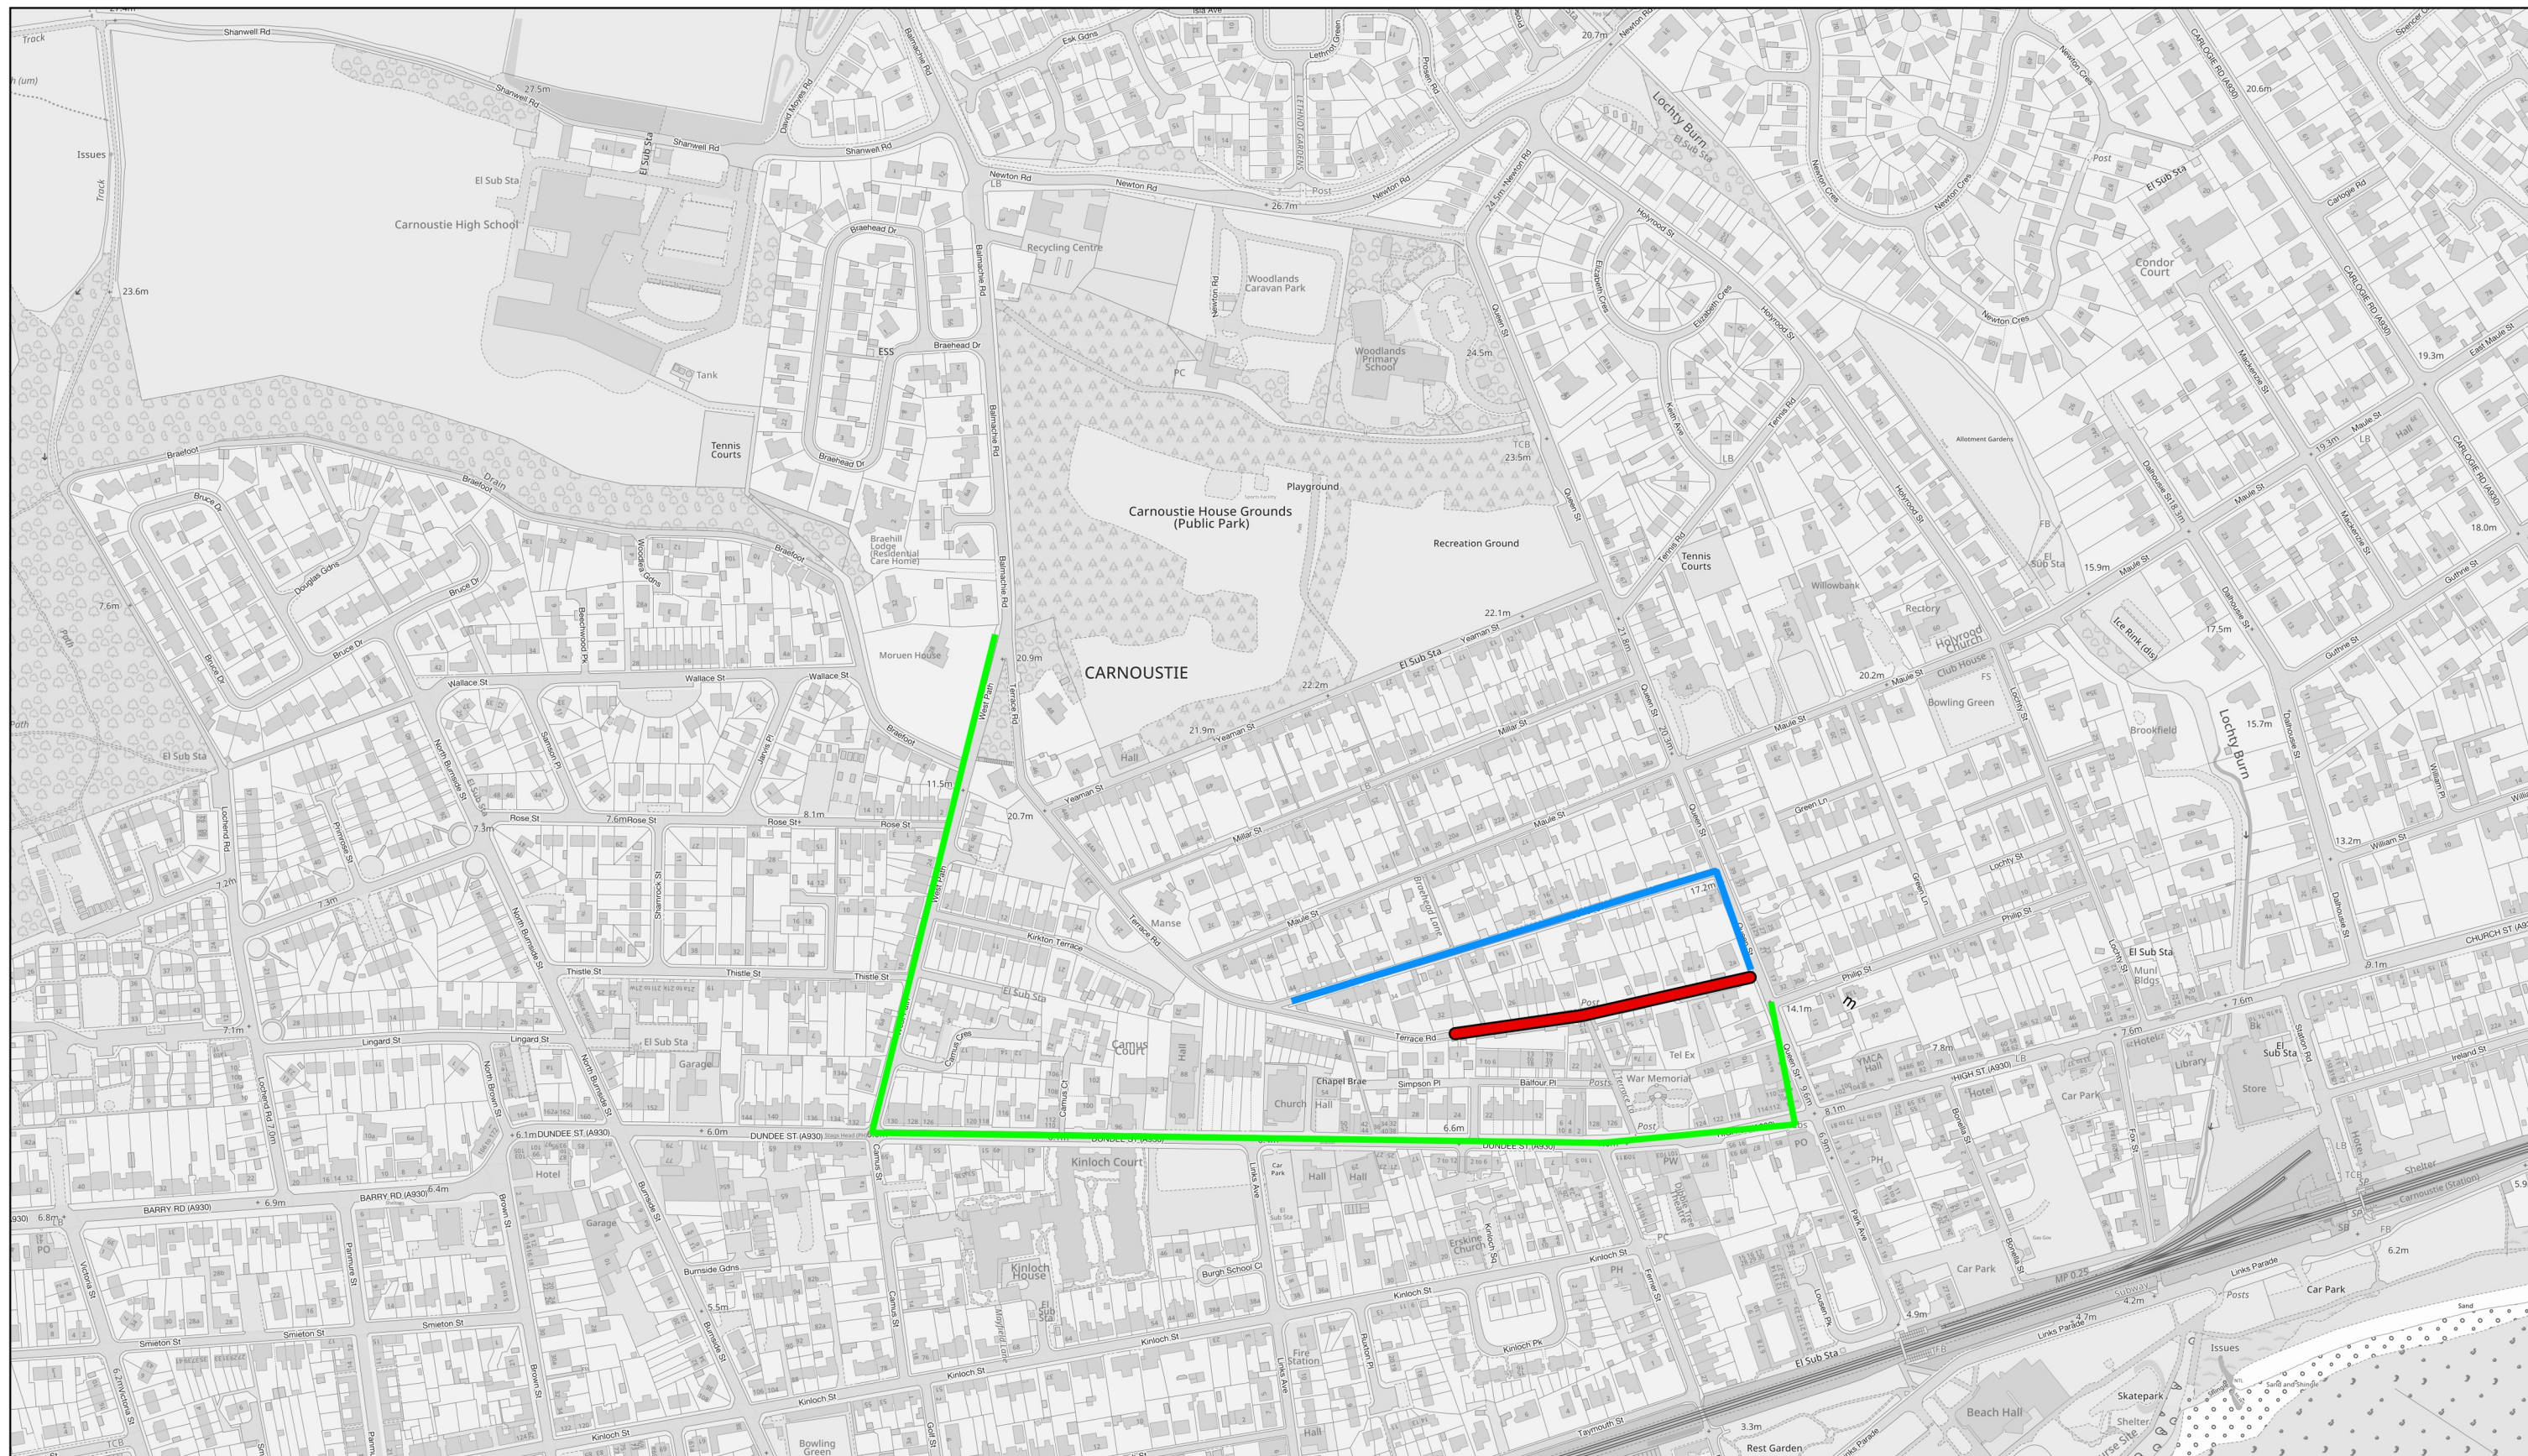

THE ANGUS COUNCIL (TERRACE ROAD/CARNOUSTIE)(TEMPORARY PROHIBITION OF DRIVING AND WAITING) ORDER 2024

Legend

- Road closed
- Diversion west bound
- Diversion east bound

© Crown copyright and database rights 2024 Ordnance Survey 100023404. You are permitted to use this data solely to enable you to respond to, or interact with, the organisation that provided you with the data. You are not permitted to copy, sub-licence, distribute or sell any of this data to third parties in any form.